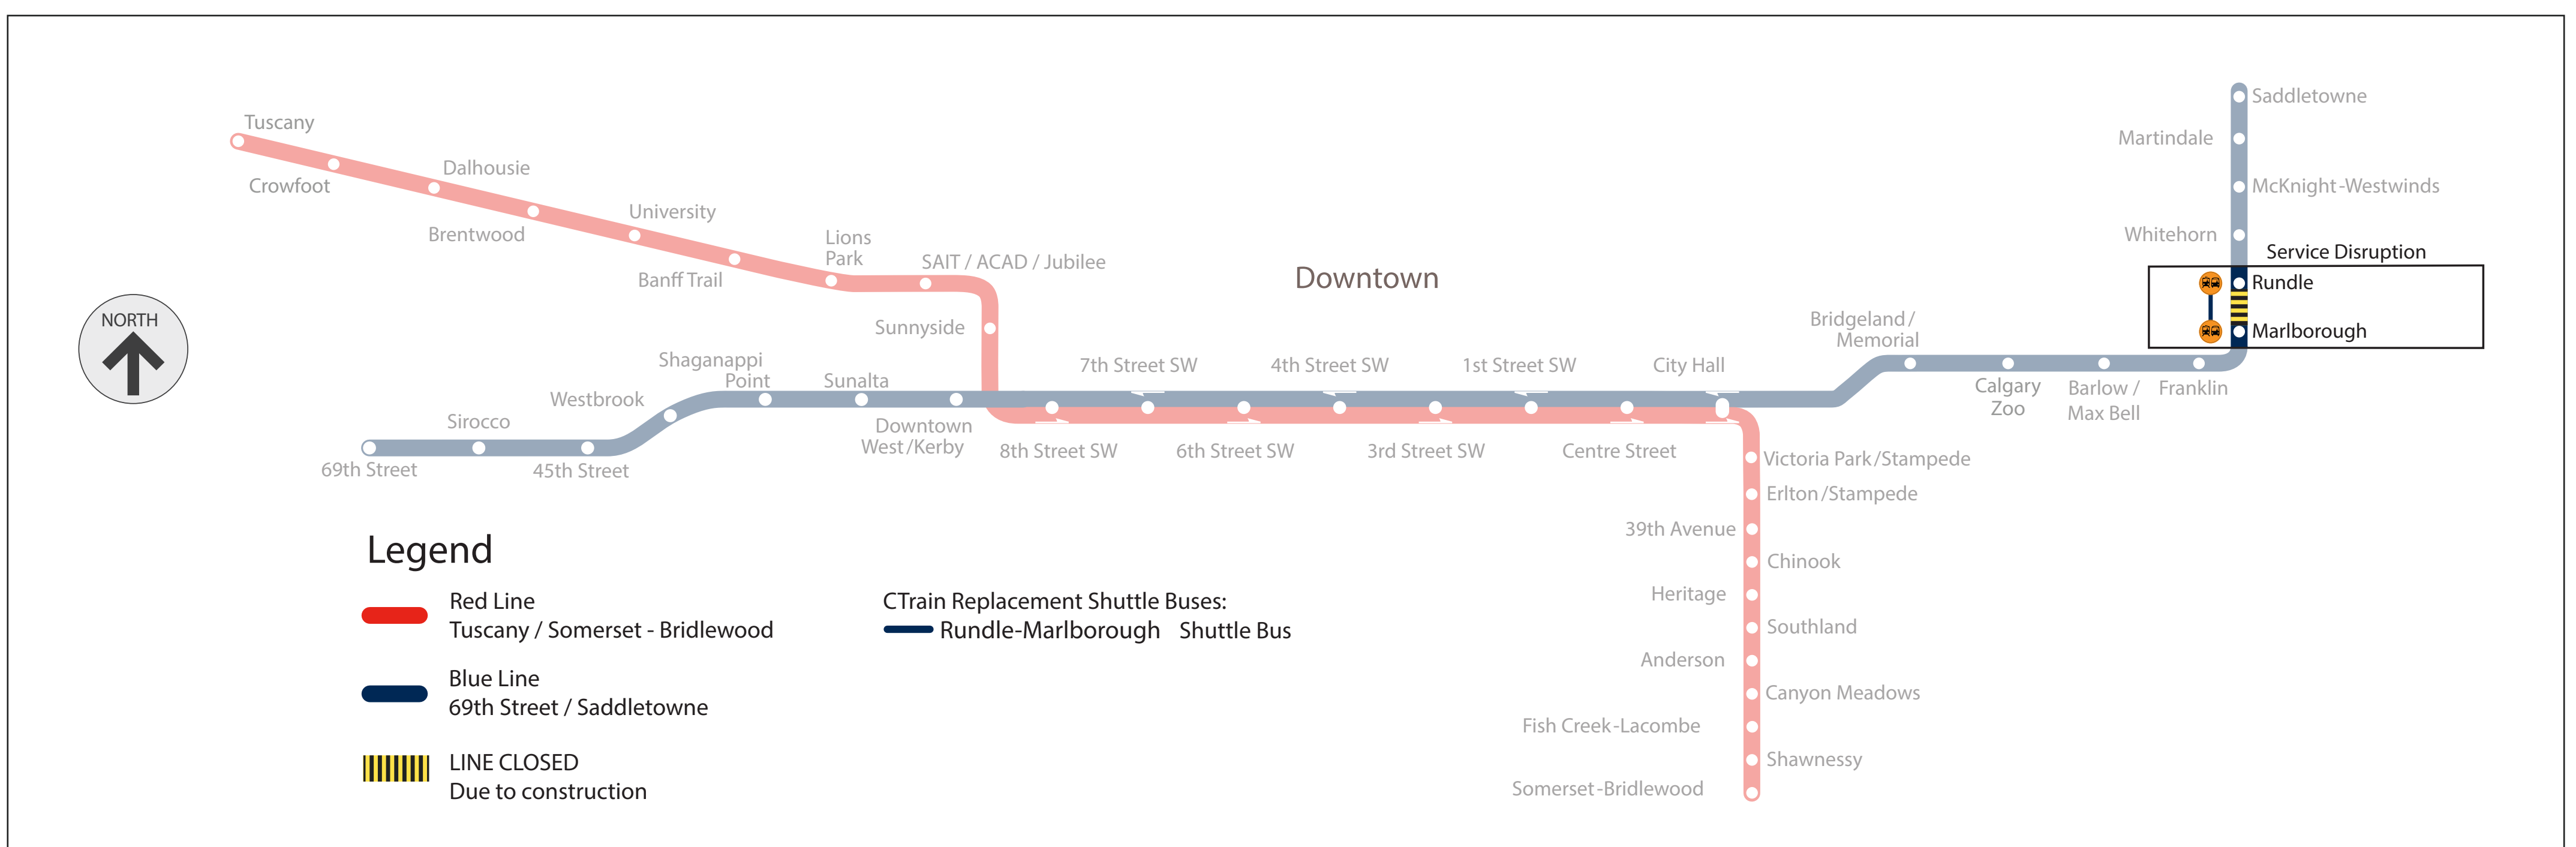

Shuttle buses replace CTrain service between Rundle and Marlborough

**Thursday, April 18 at 7:30 p.m.
through Sunday, April 21**

Catch shuttle bus on west side of station

Going west (69 Street)

Catch the shuttle bus on the west side (Sunridge Mall side) of this station. It will take you to Marlborough Station, where you can catch the 69 Street CTrain.

Going northeast (Saddletowne)

CTrains are running from this station.