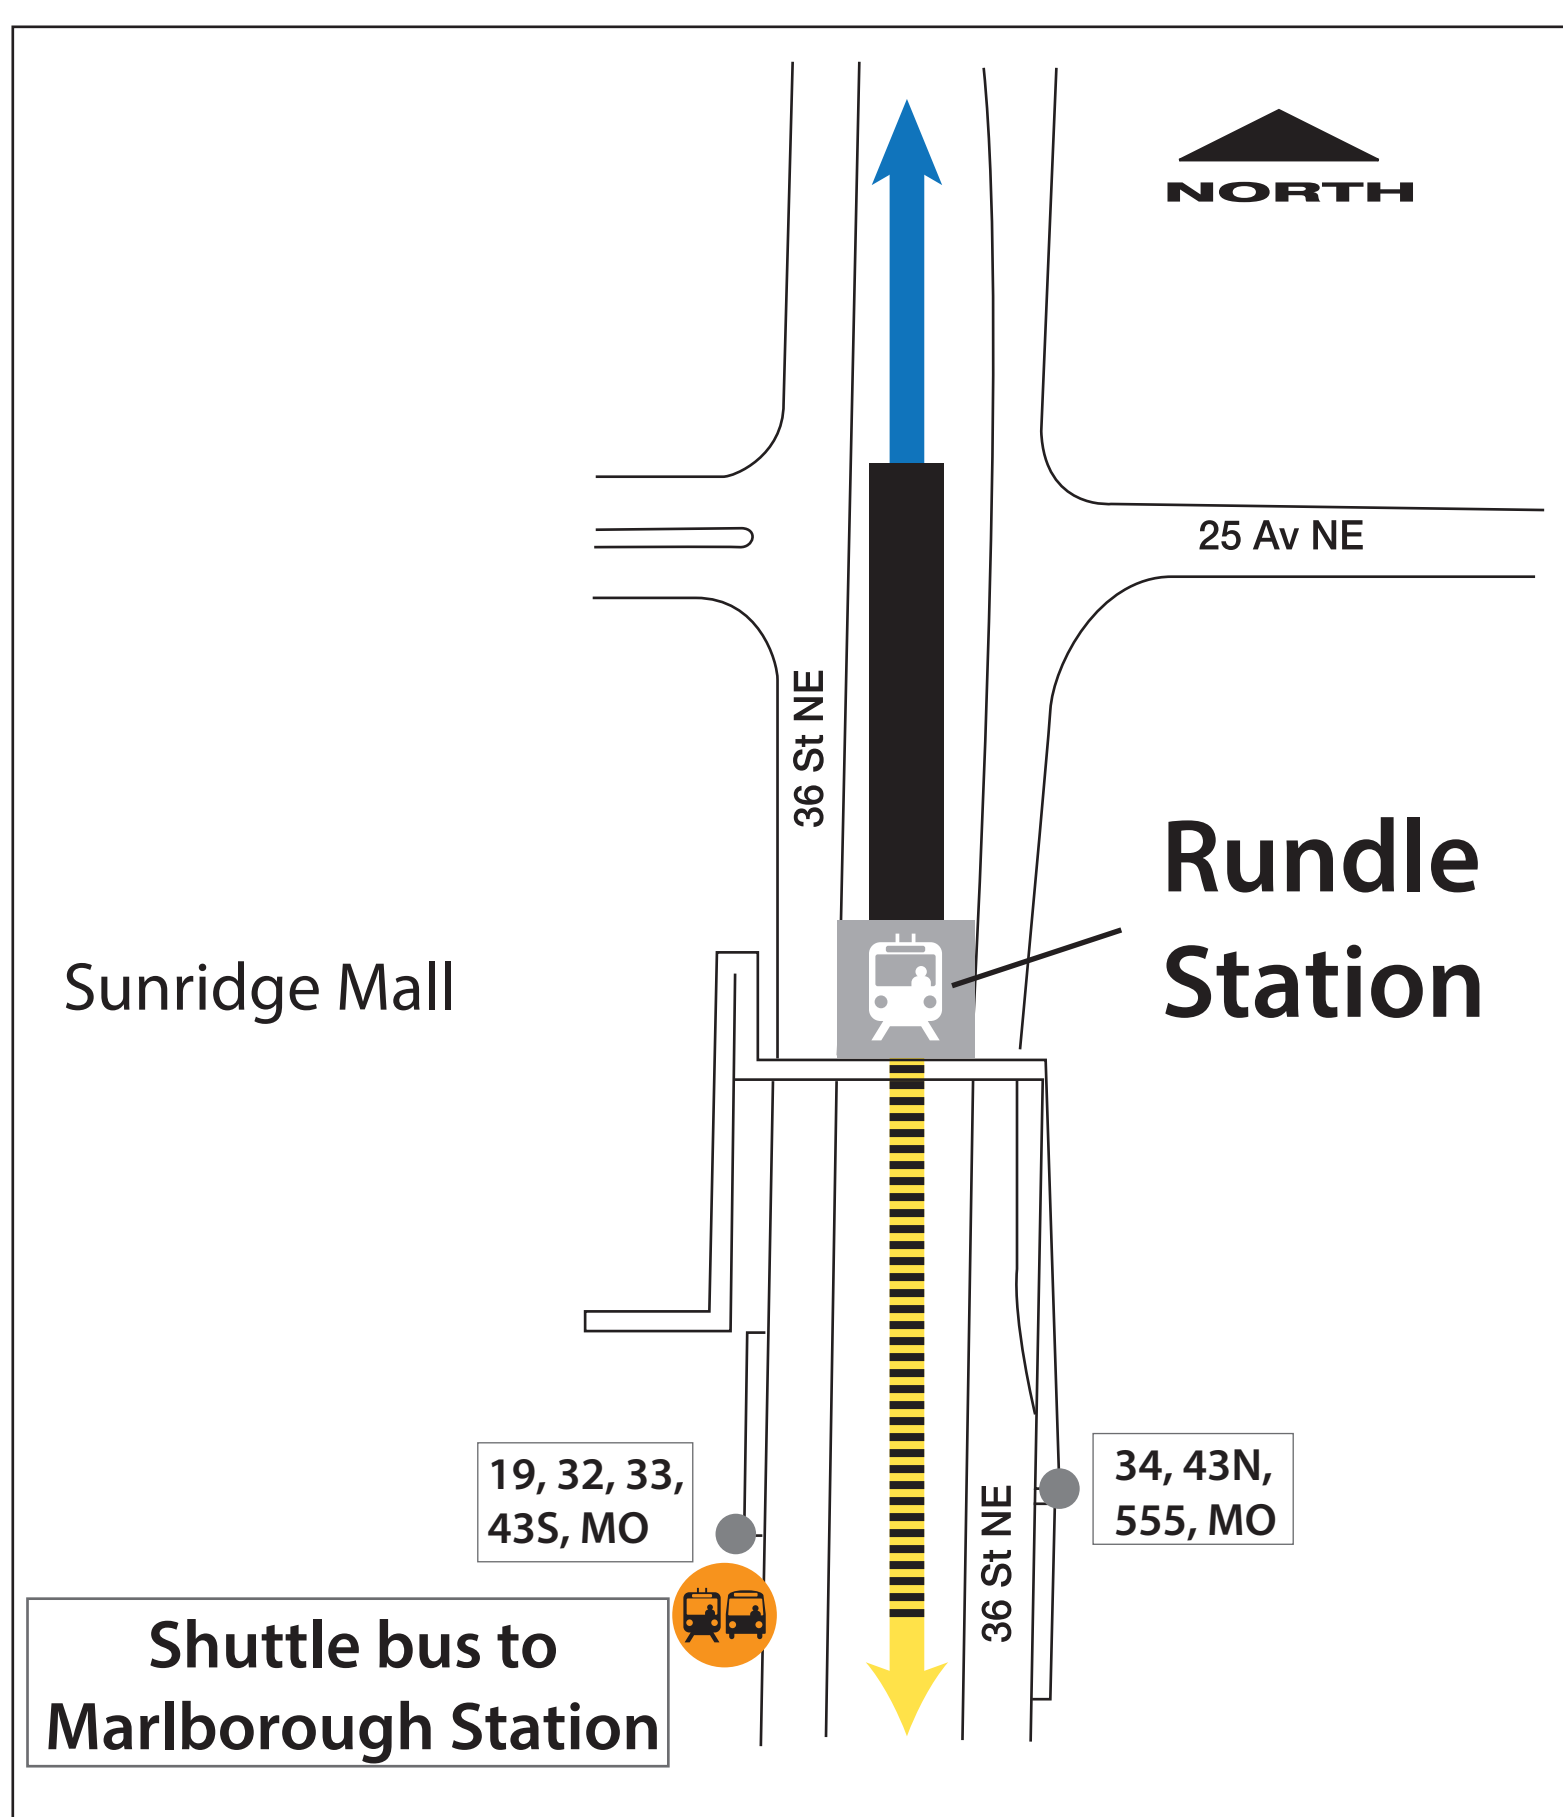

Shuttle buses replace CTrain service between Rundle and Marlborough

**Thursday, April 18 at 7:30 p.m.
through Sunday, April 21**

Catch shuttle bus on west side of station

Going west (69 Street)

Catch the shuttle bus on the west side (Sunridge Mall side) of this station. It will take you to Marlborough Station, where you can catch the 69 Street CTrain.

Going northeast (Saddletowne)

CTrains are running from this station.