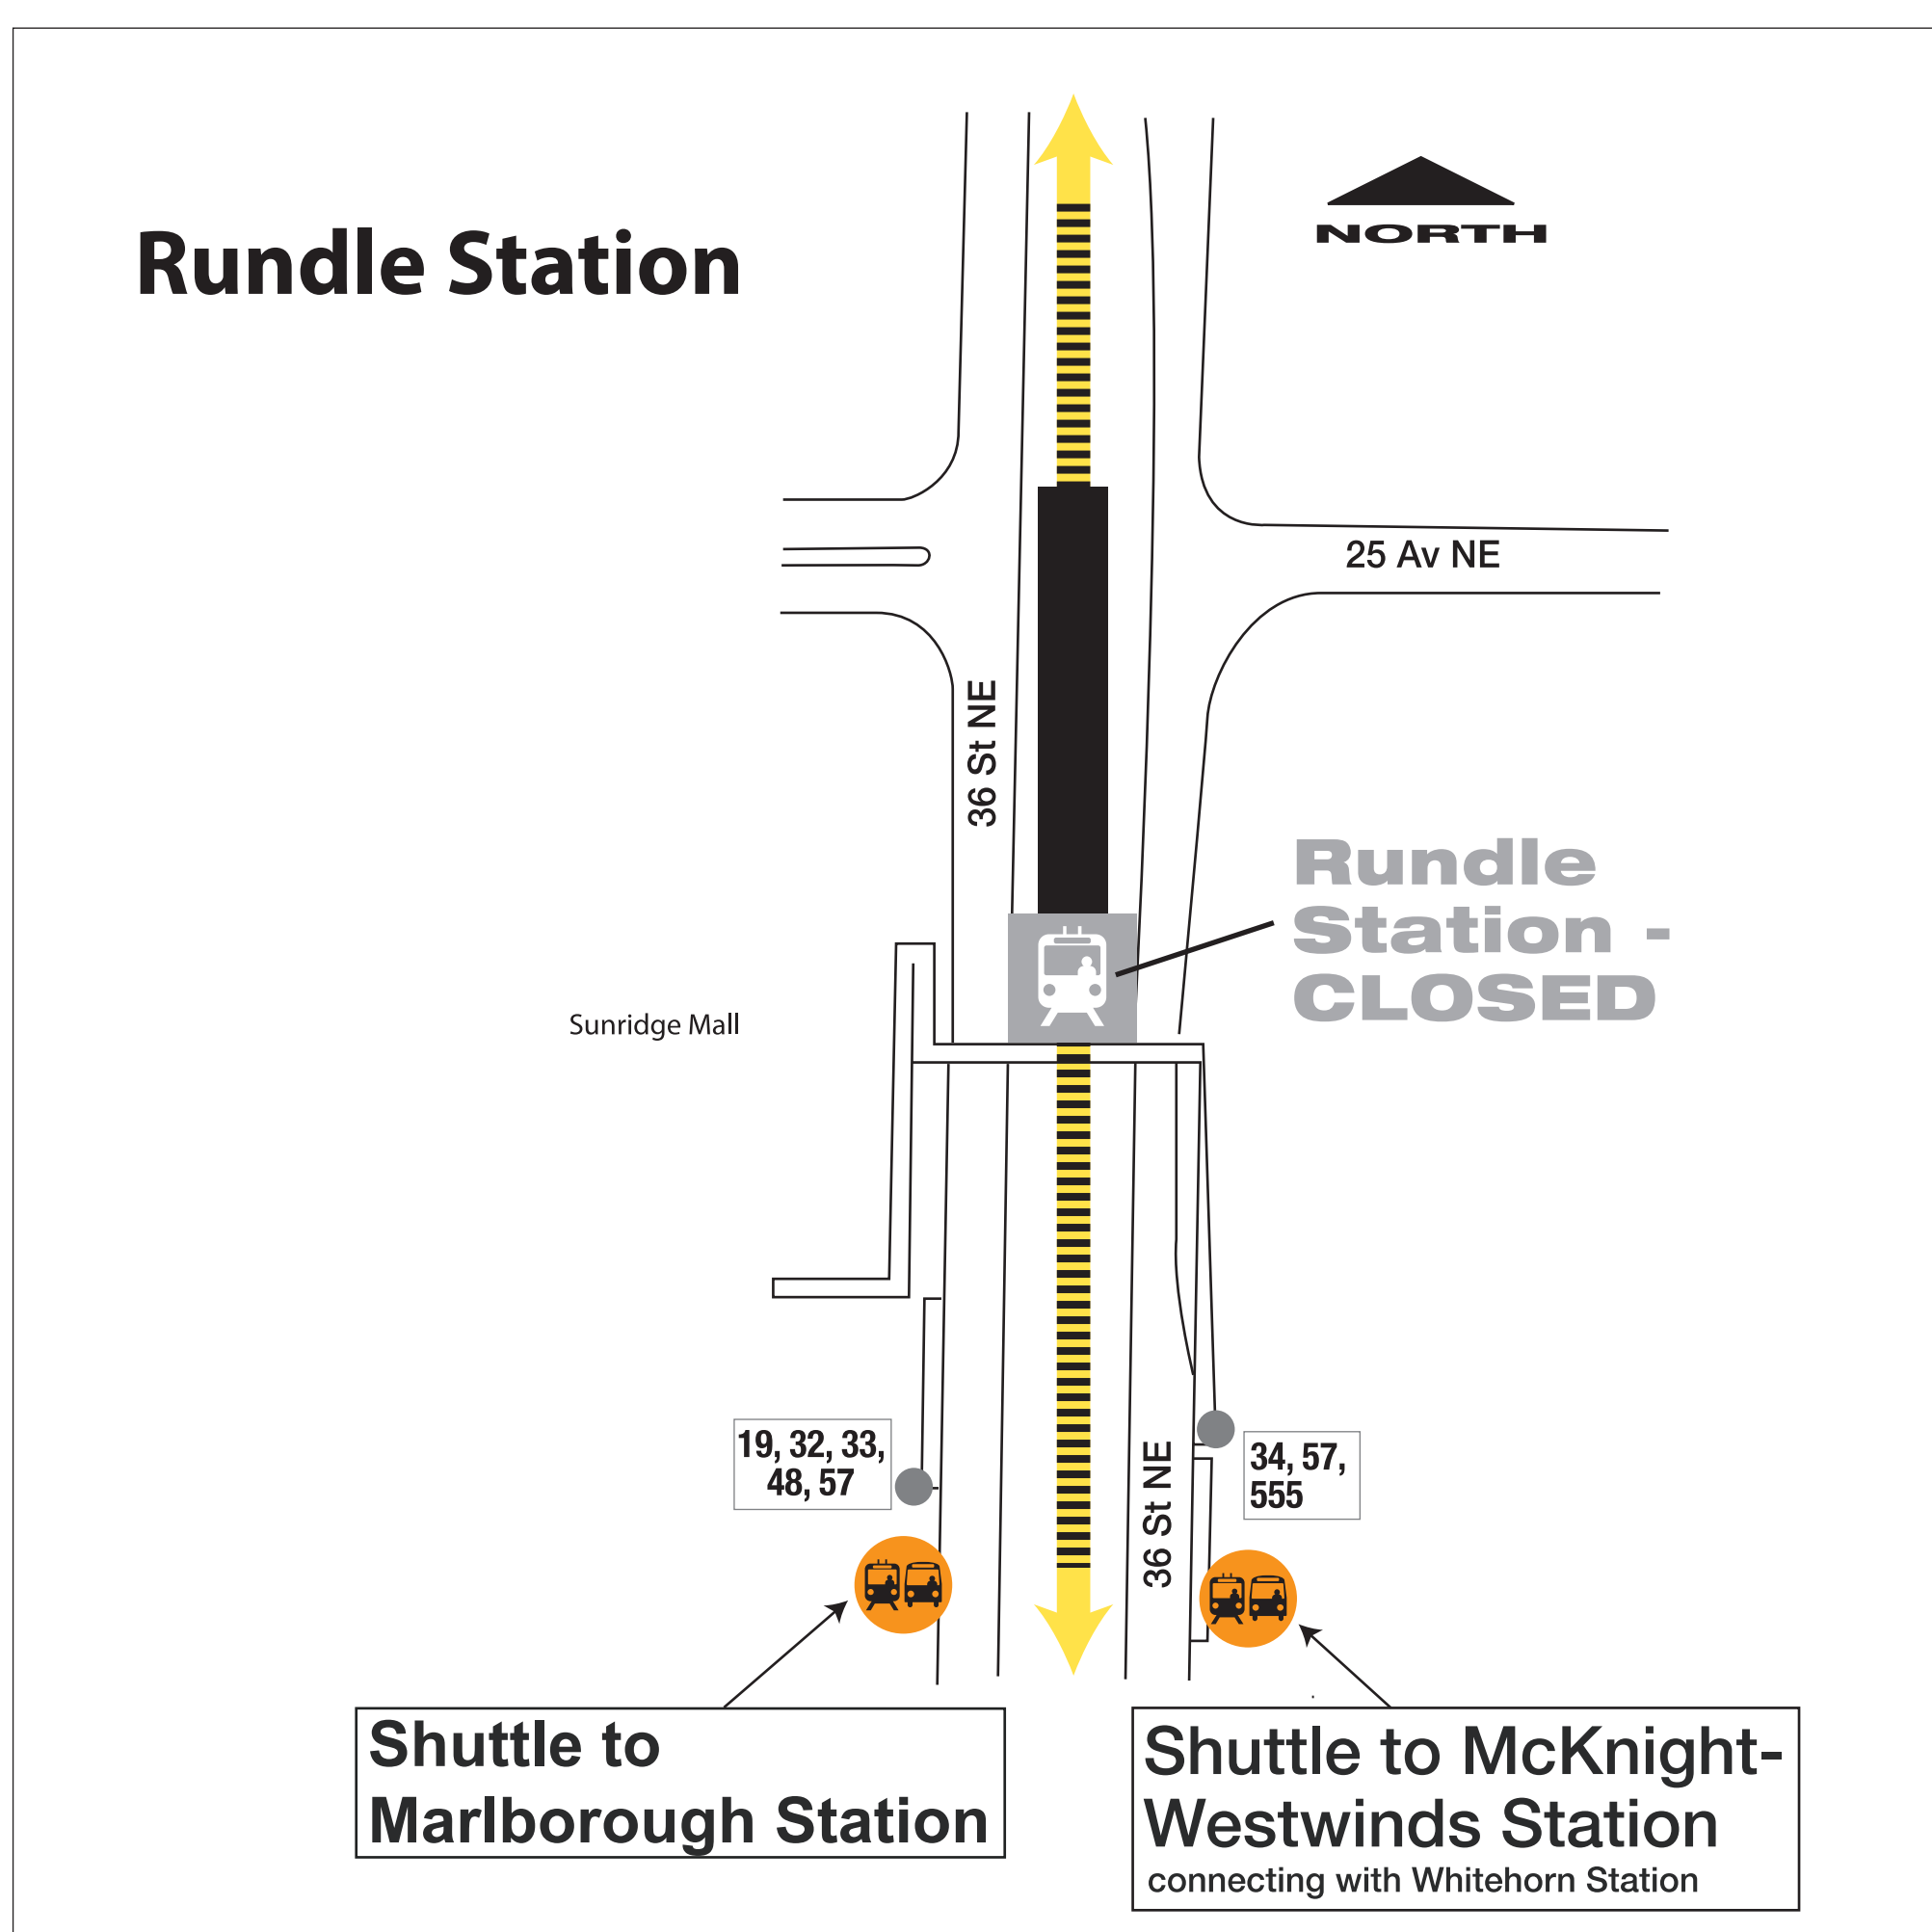

Rundle Station CLOSED June 30 - July 2

Shuttle buses replace CTrains between McKnight-Westwinds and Marlborough stations

Catch shuttle buses on 36 Street NE

Going south (69 Street CTrain)
Take the shuttle bus to Marlborough Station where you can catch the 69 Street CTrain.

Going north (Saddletowne CTrain)
Take the shuttle bus to McKnight-Westwinds Station (it also stops at Whitehorn). You can catch the Saddletowne CTrain at McKnight-Westwinds.