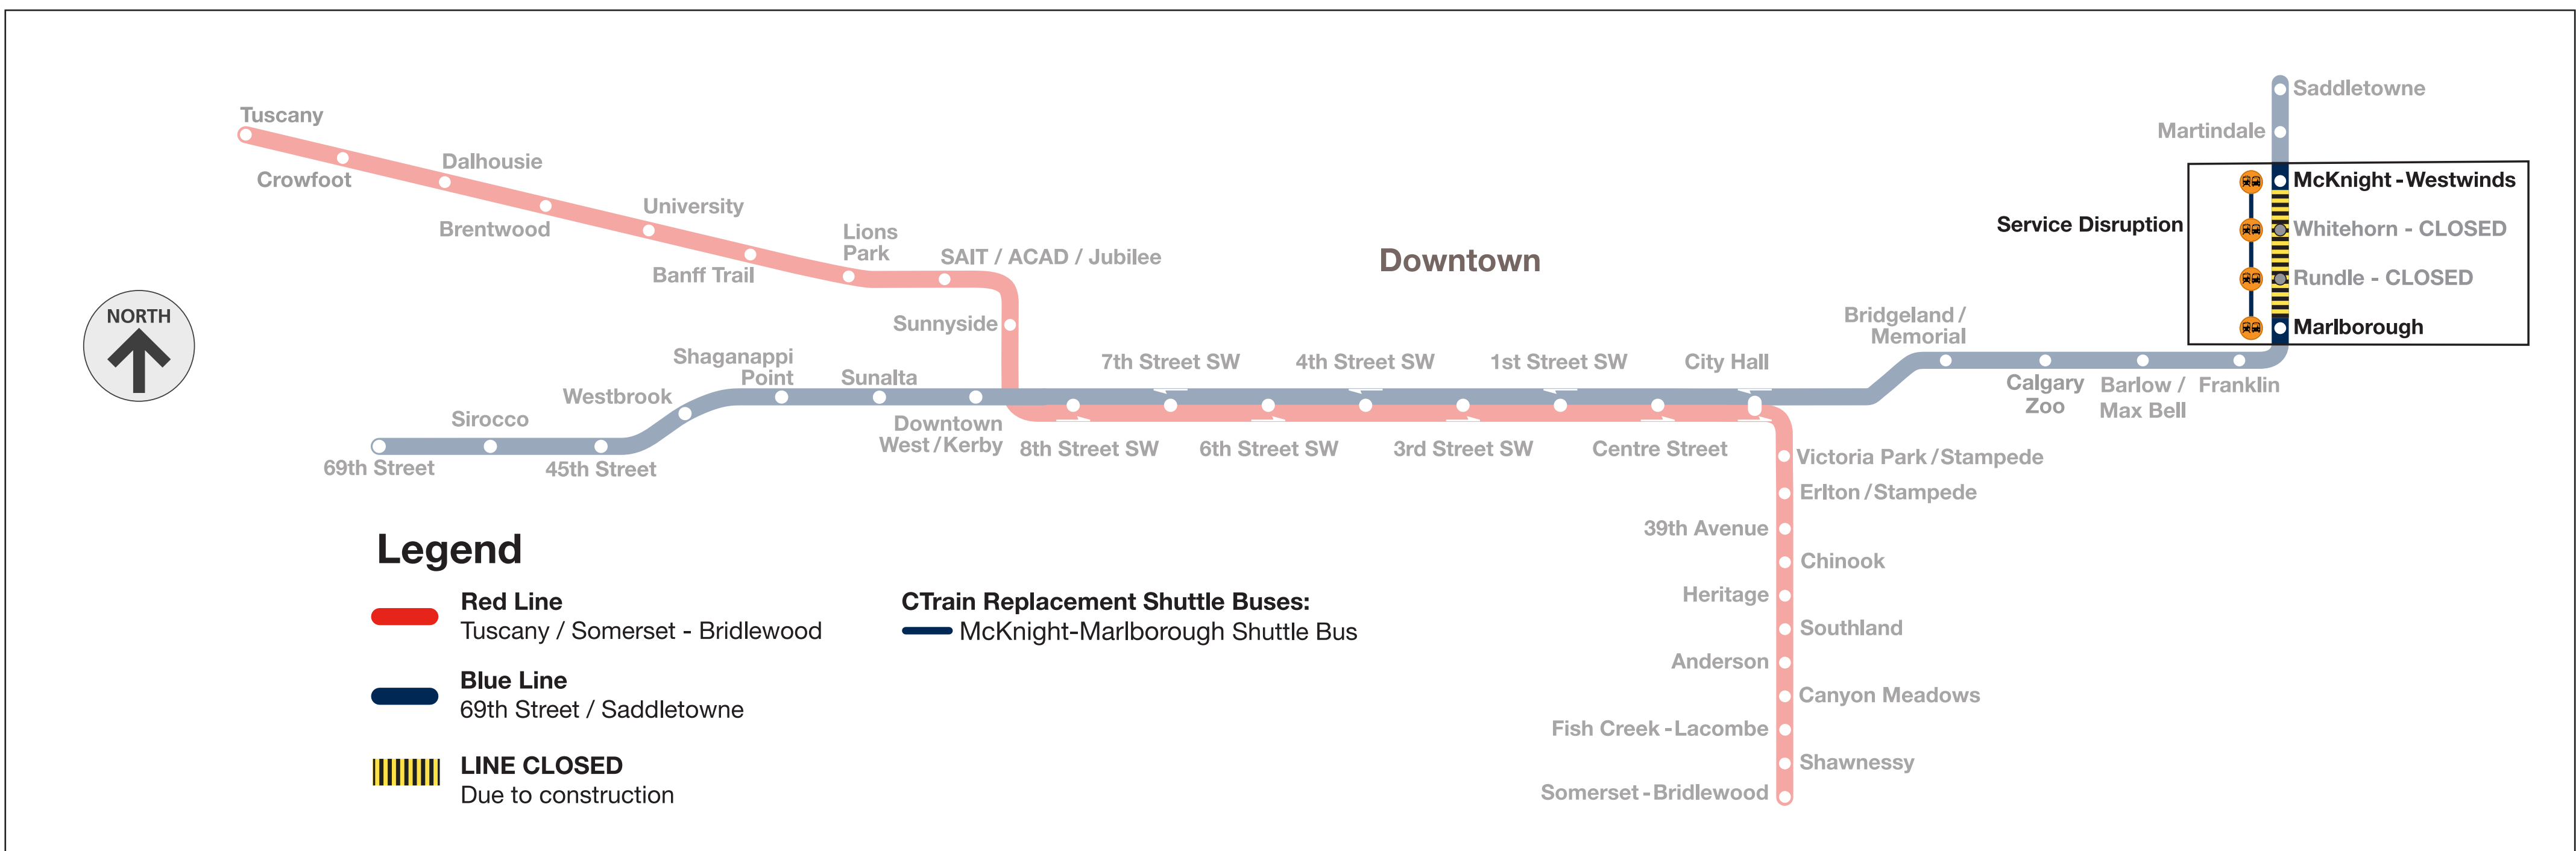

Rundle Station CLOSED June 30 - July 2

Shuttle buses replace CTrains between McKnight-Westwinds and Marlborough stations

Catch shuttle buses on 36 Street NE

Going south (69 Street CTrain)
Take the shuttle bus to Marlborough Station where you can catch the 69 Street CTrain.

Going north (Saddletowne CTrain)
Take the shuttle bus to McKnight-Westwinds Station (it also stops at Whitehorn). You can catch the Saddletowne CTrain at McKnight-Westwinds.