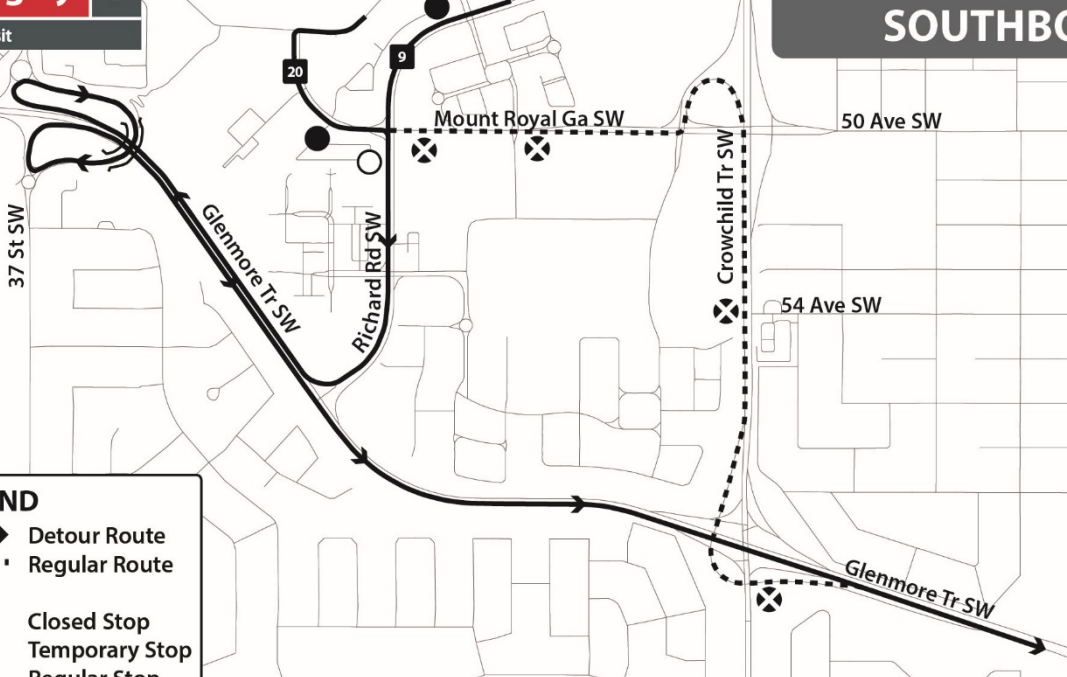

# ROUTES 9 & 20 SOUTHBOUND

**LEGEND**

- Detour Route
- Regular Route
- Closed Stop
- Temporary Stop
- Regular Stop