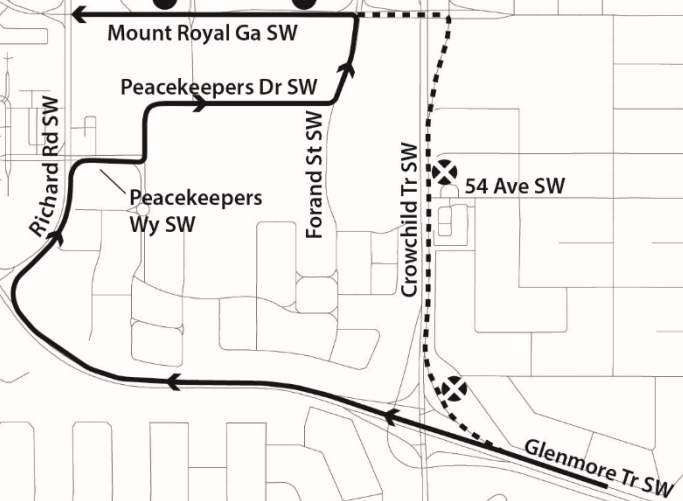

# ROUTES 9 & 20 NORTHBOUND

## LEGEND

- Detour Route
- Regular Route
- Closed Stop
- Temporary Stop
- Regular Stop