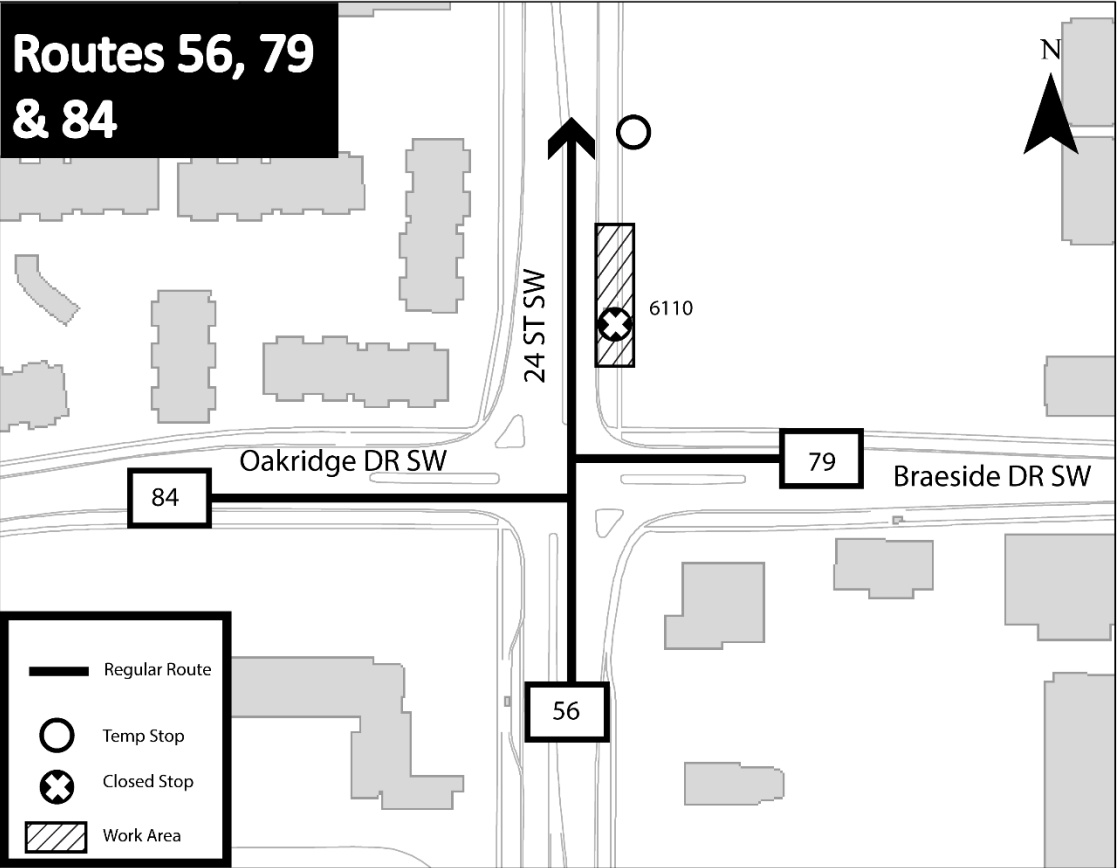

# Routes 56, 79 & 84

24 ST SW

Oakridge DR SW

Braeside DR SW

84

79

56

6110

-  Regular Route
-  Temp Stop
-  Closed Stop
-  Work Area