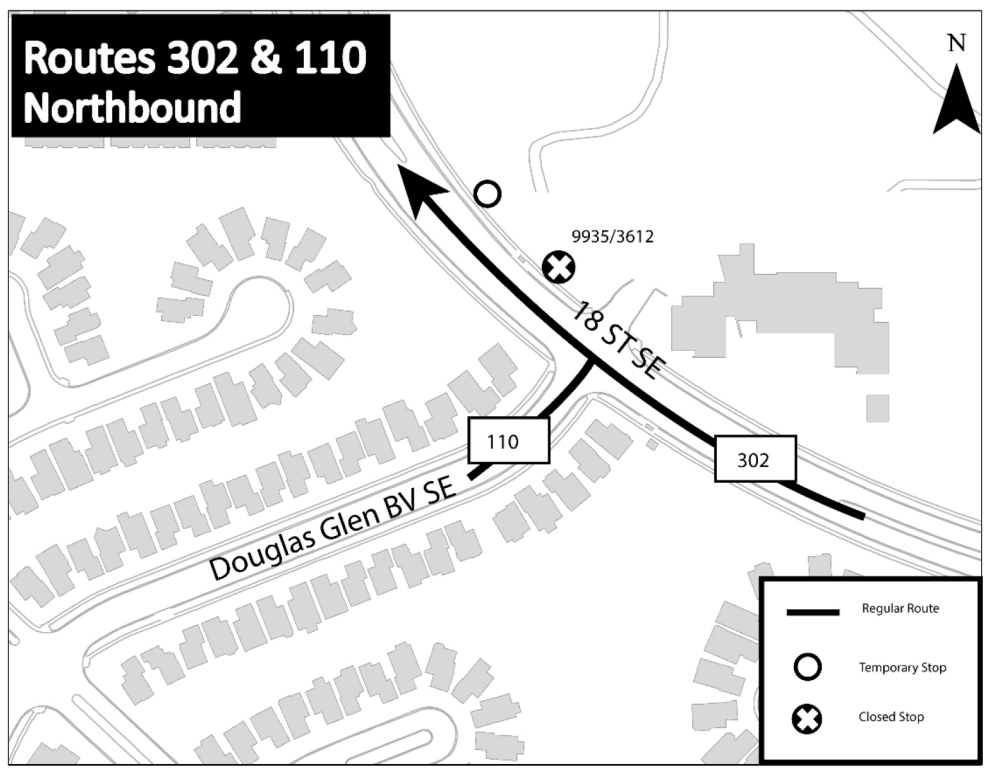

Routes 302 & 110 Northbound

9935/3612

18 ST SE

110

302

Douglas Glen BV SE

	Regular Route
	Temporary Stop
	Closed Stop