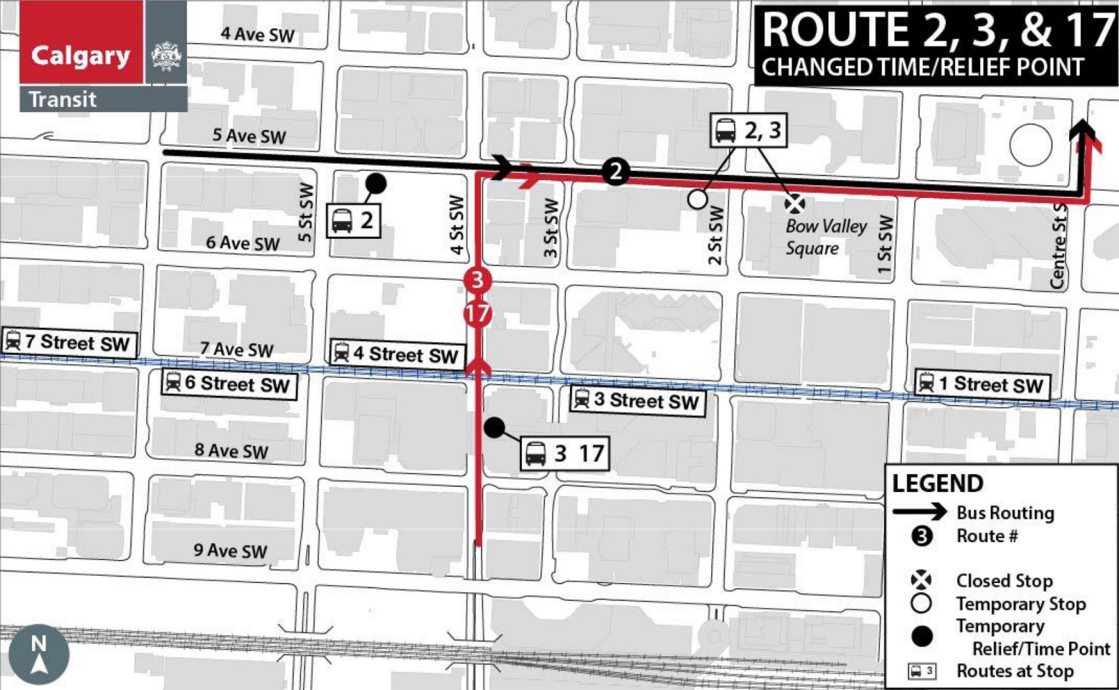

Calgary

Transit

ROUTE 2, 3, & 17

CHANGED TIME/RELIEF POINT

LEGEND

- Bus Routing
- Route #
- Closed Stop
- Temporary Stop
- Temporary Relief/Time Point
- Routes at Stop