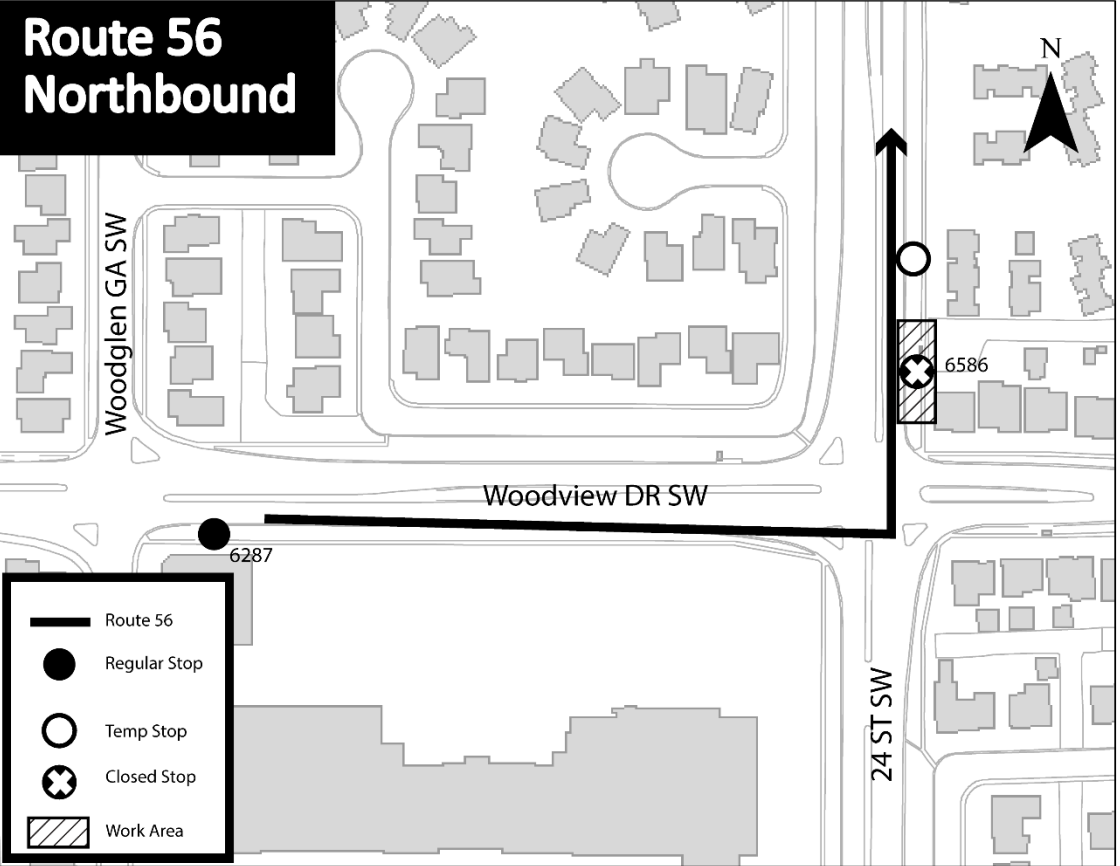

Route 56 Northbound

Woodglen GA SW

Woodview DR SW

24 ST SW

N

6287

6586

-  Route 56
-  Regular Stop
-  Temp Stop
-  Closed Stop
-  Work Area