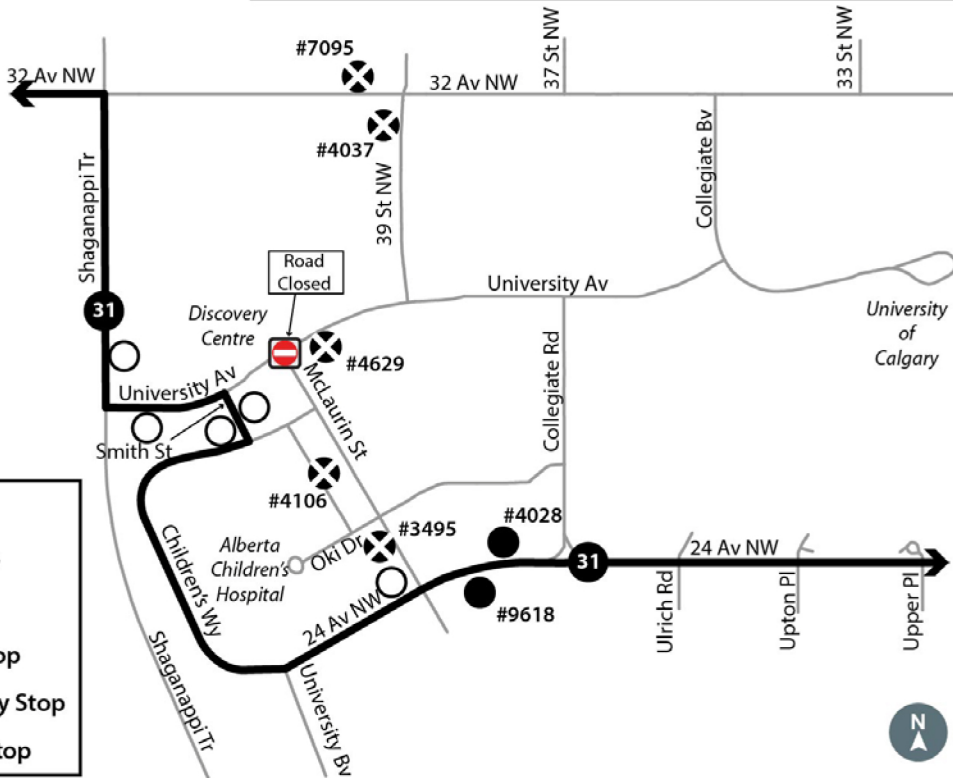

ROUTE 31 BOTH DIRECTIONS PHASE 2 DETOUR

LEGEND

Bus Route

Route #

Closed Stop

Temporary Stop

Regular Stop