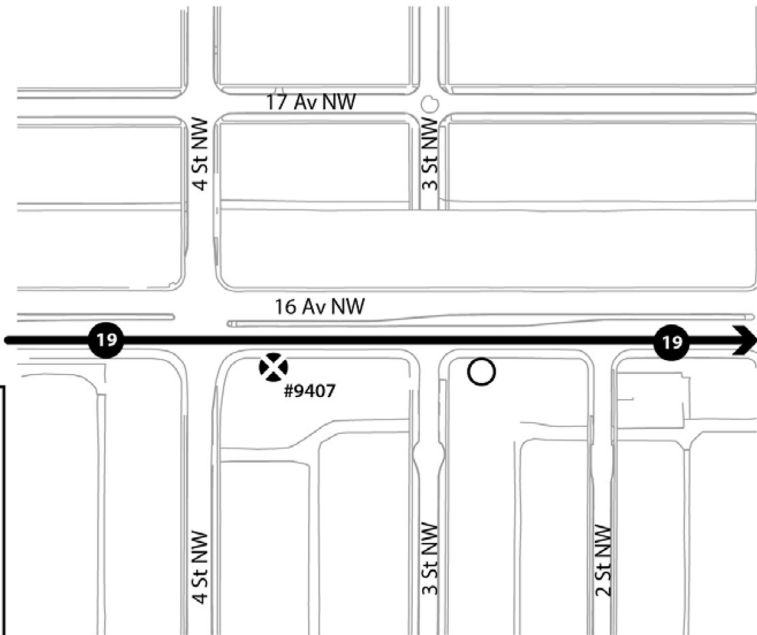

# ROUTE 19 - STOP CLOSURE

**Start:** Monday, 2017 July 10  
**End:** To Be Determined

## LEGEND

-  Bus Route
-  Route #
-  Closed Stop
-  Temporary Stop