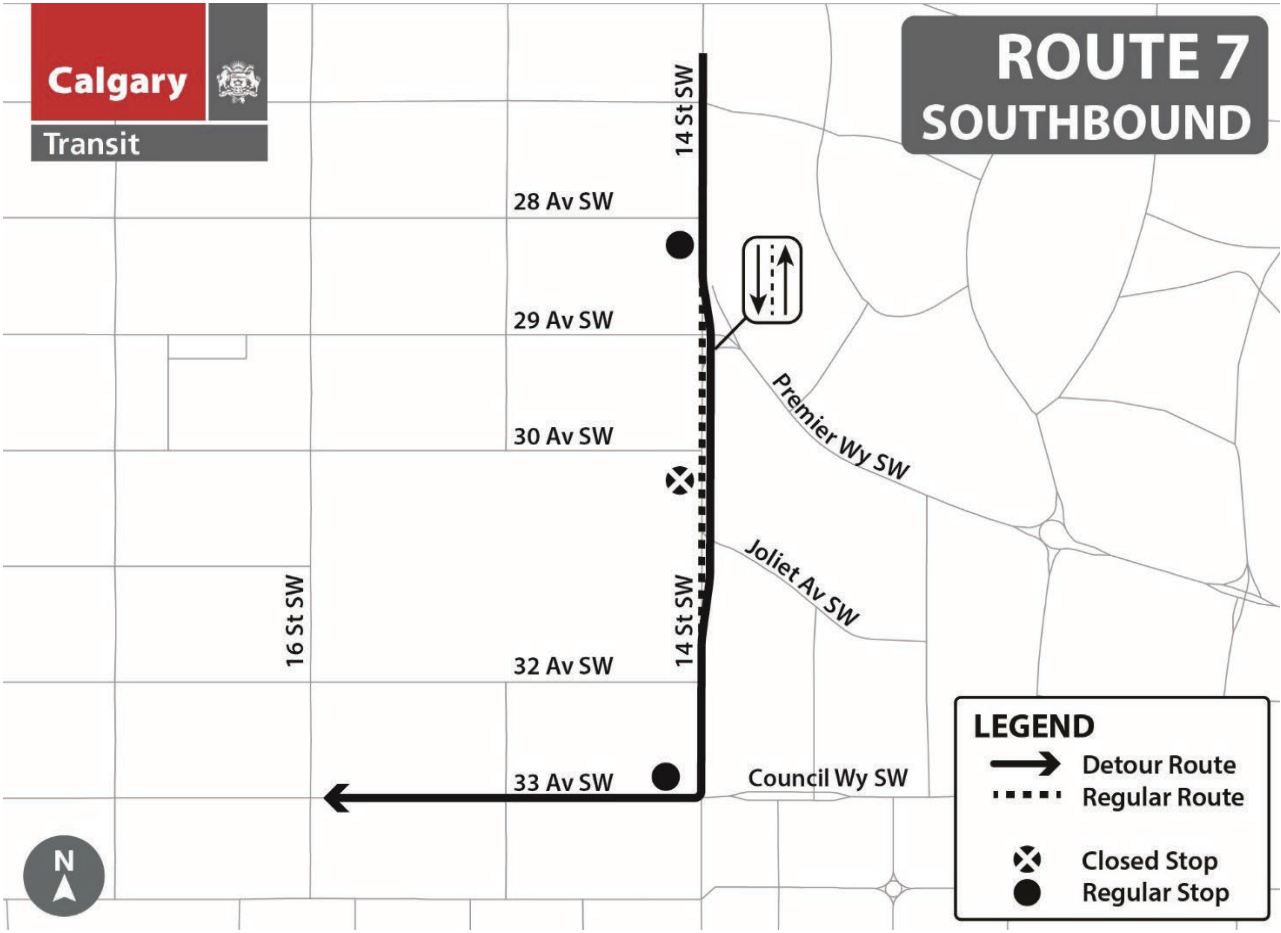

ROUTE 7 SOUTHBOUND

LEGEND

- Detour Route
- Regular Route
- Closed Stop
- Regular Stop