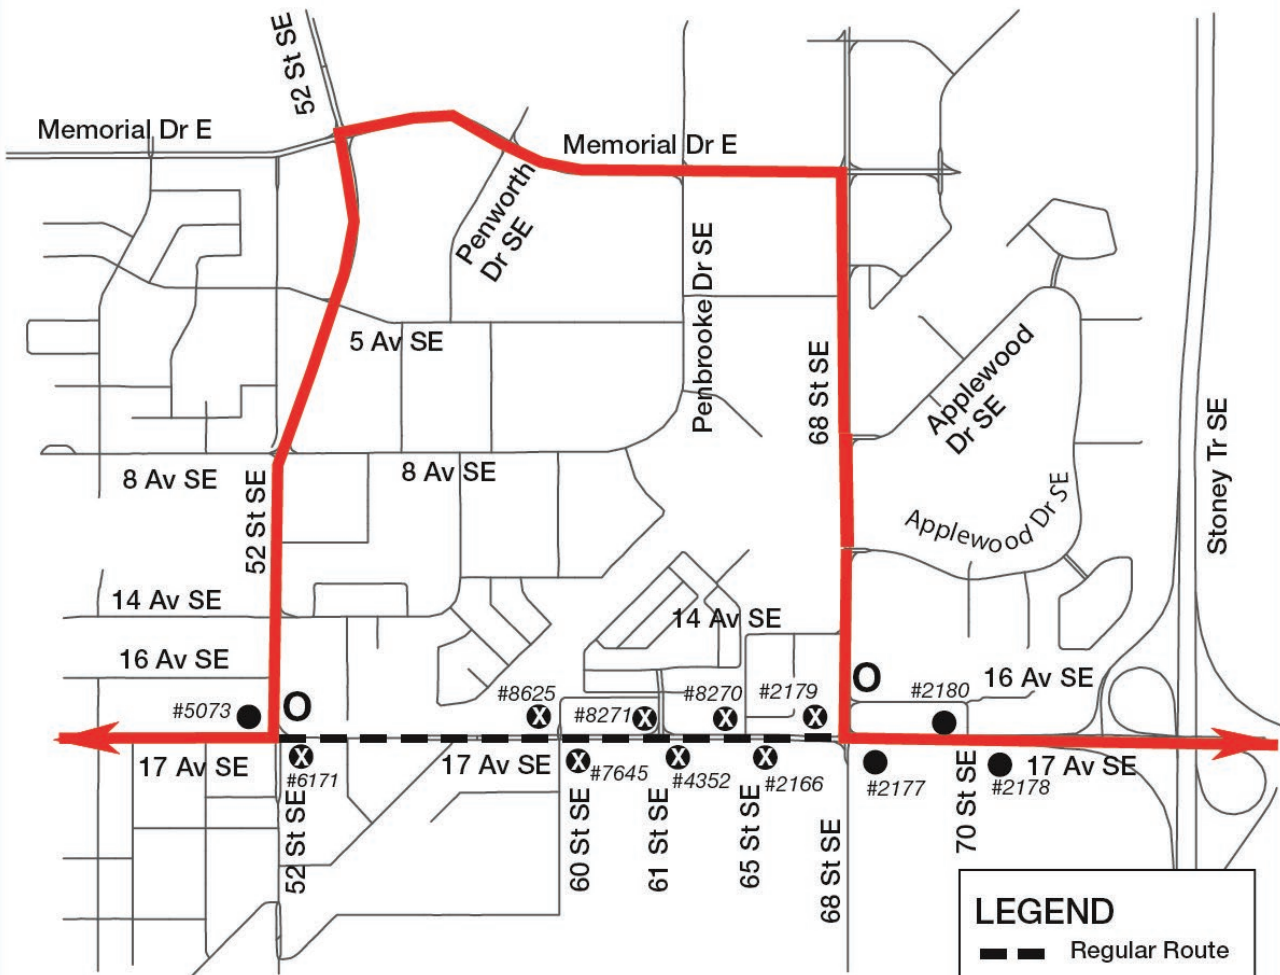

Route 440 Detour

LEGEND

- Regular Route
- Detour Route
- O Temporary Stop
- X Closed Stop
- Regular Stop