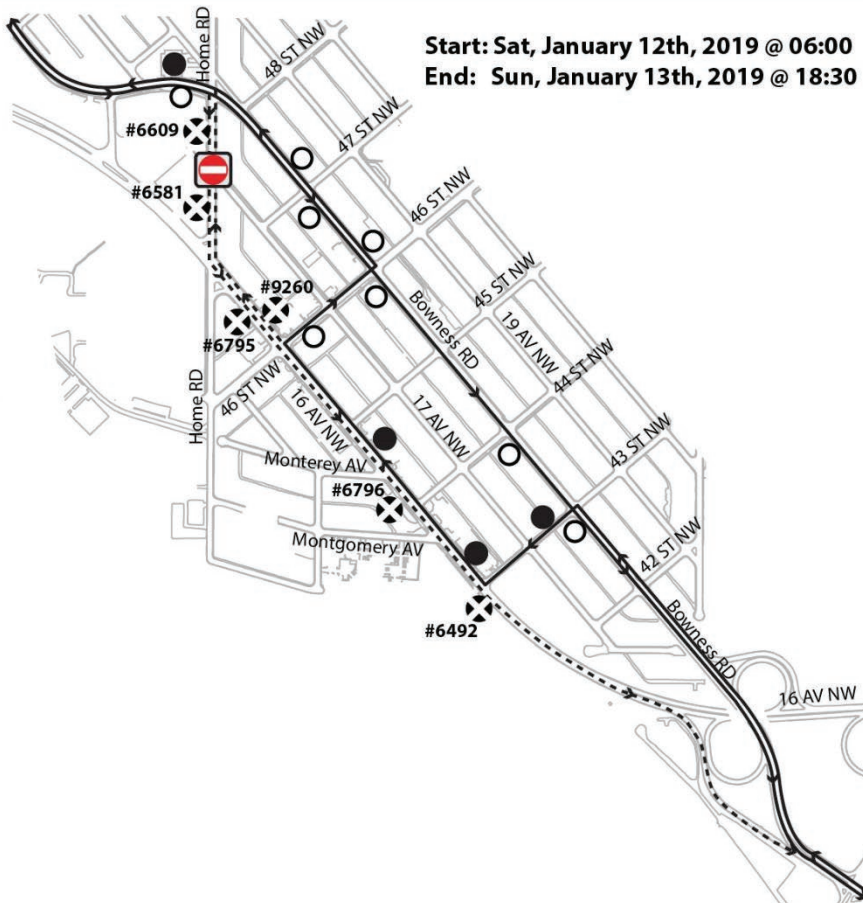

ROUTE 40 DETOUR - HOME RD CLOSURE

Route 40 North Hill (Eastbound):

Will not serve 16 AV NW between Home RD and Shaganappi TR NW. Use temporary bus stops along Bowness Rd NW.

Route 40 Crowfoot (Westbound):

Will continue to serve 16 AV NW between 43 ST NW and 46 ST NW. Use temporary bus stops on 46 ST NW and Bowness RD NW.

Start: Sat, January 12th, 2019 @ 06:00
End: Sun, January 13th, 2019 @ 18:30

LEGEND

- Detour Route
- Regular Route
- Regular Stop
- Closed Stop
- Temporary Stop