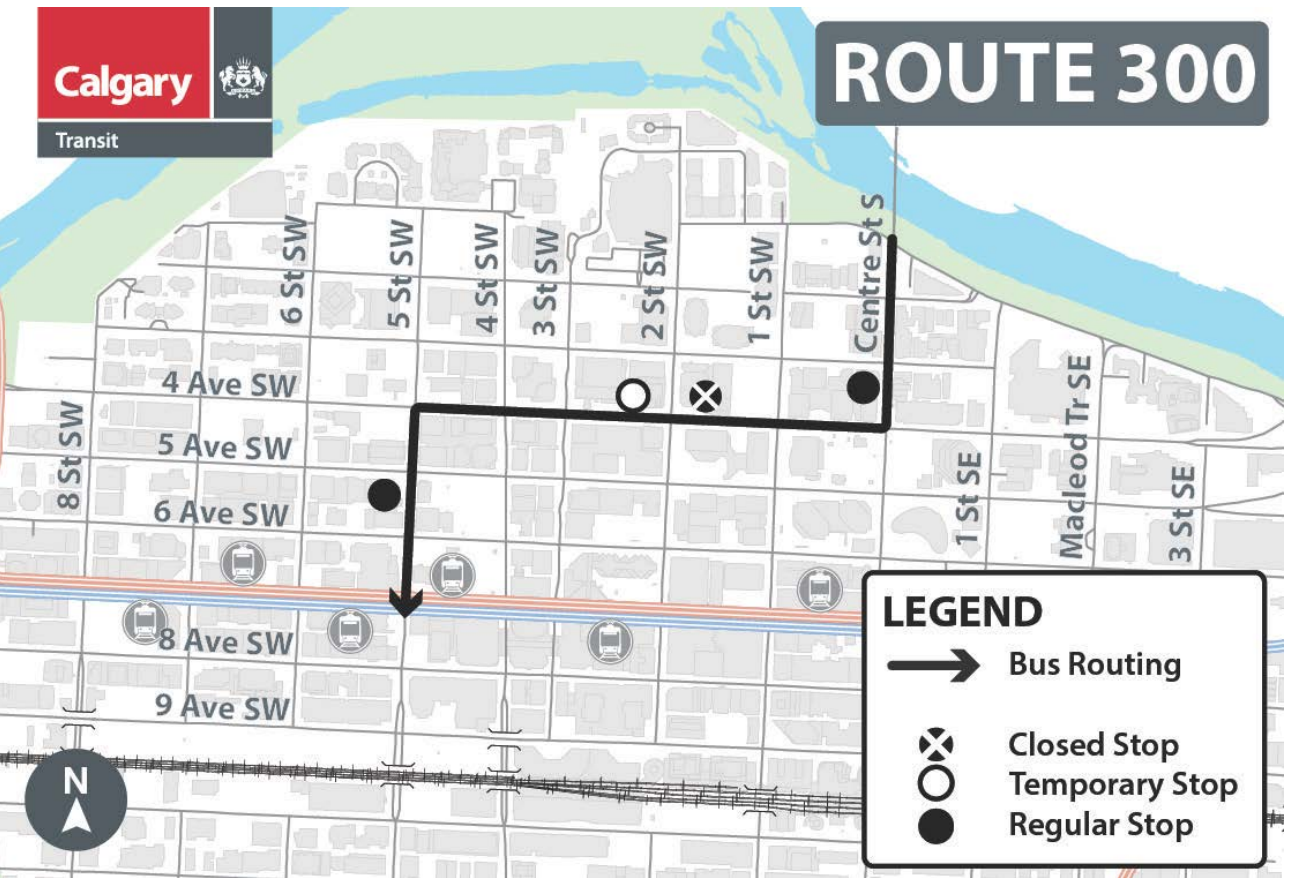

# ROUTE 300

## LEGEND

Bus Routing

Closed Stop

Temporary Stop

Regular Stop