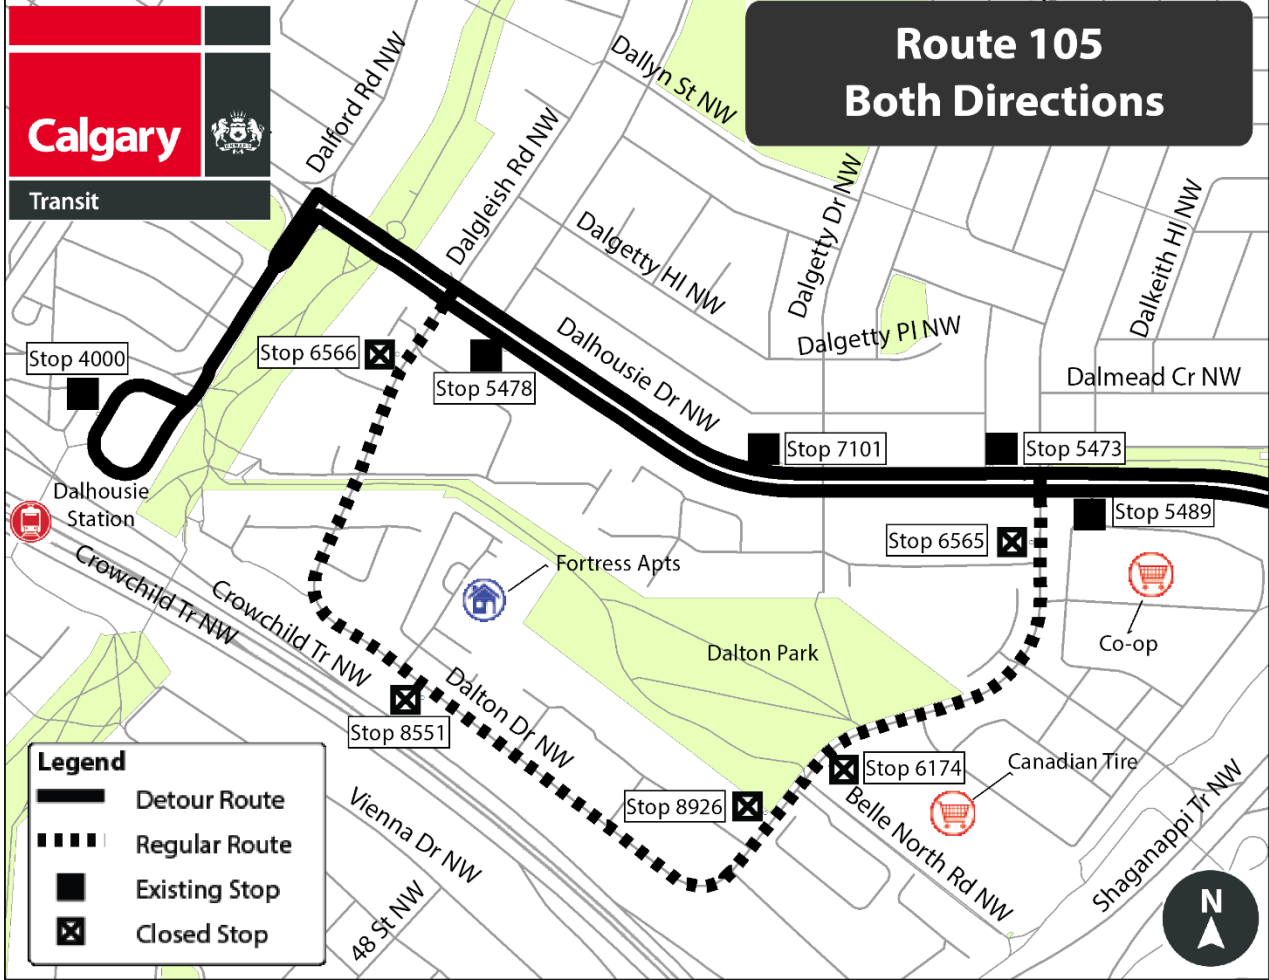

Calgary

Transit

Route 105 Both Directions

Legend

- Detour Route
- Regular Route
- Existing Stop
- Closed Stop