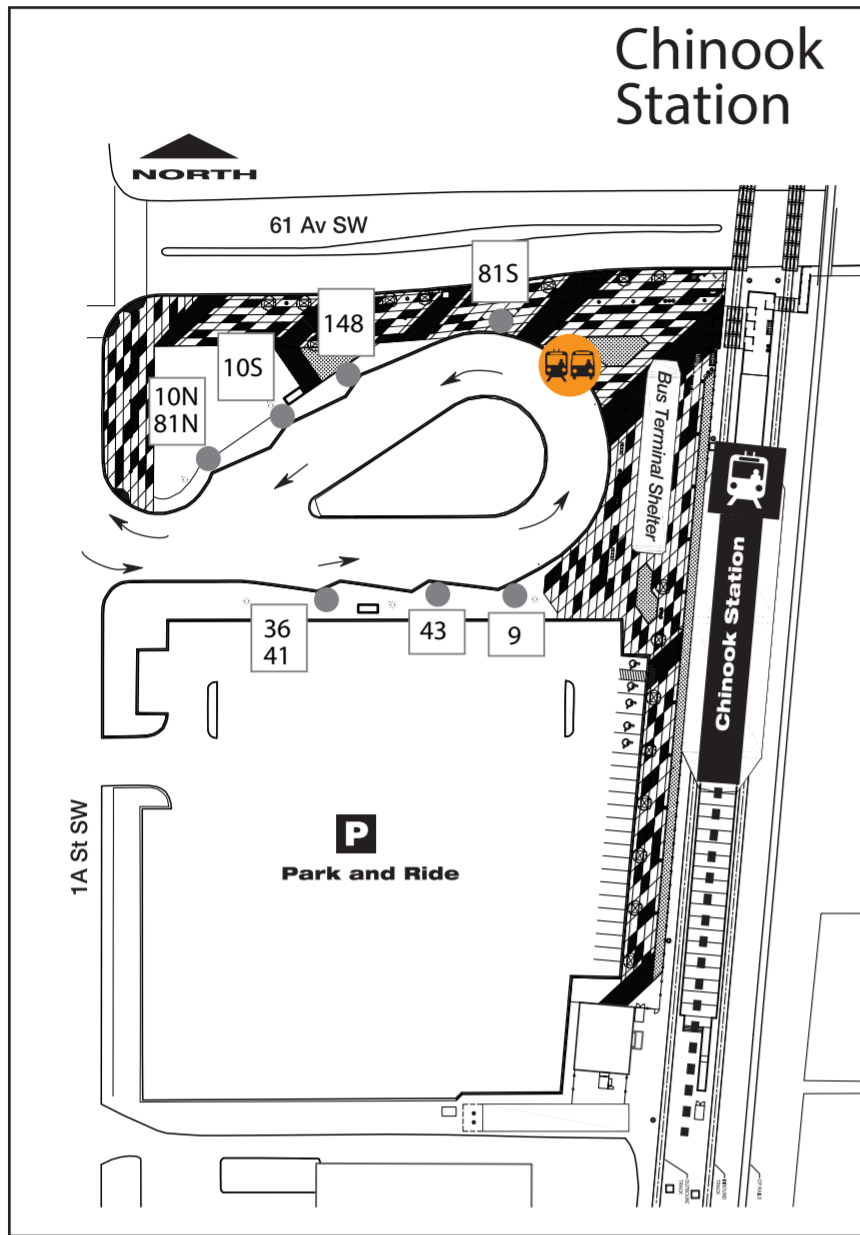

Red Line CTrain Replacement Shuttle (Heritage - Chinook)

LEGEND

-  Route
-  CTrain Line
-  CTrain Station
-  CTrain Station Closed
-  Shuttle Stop