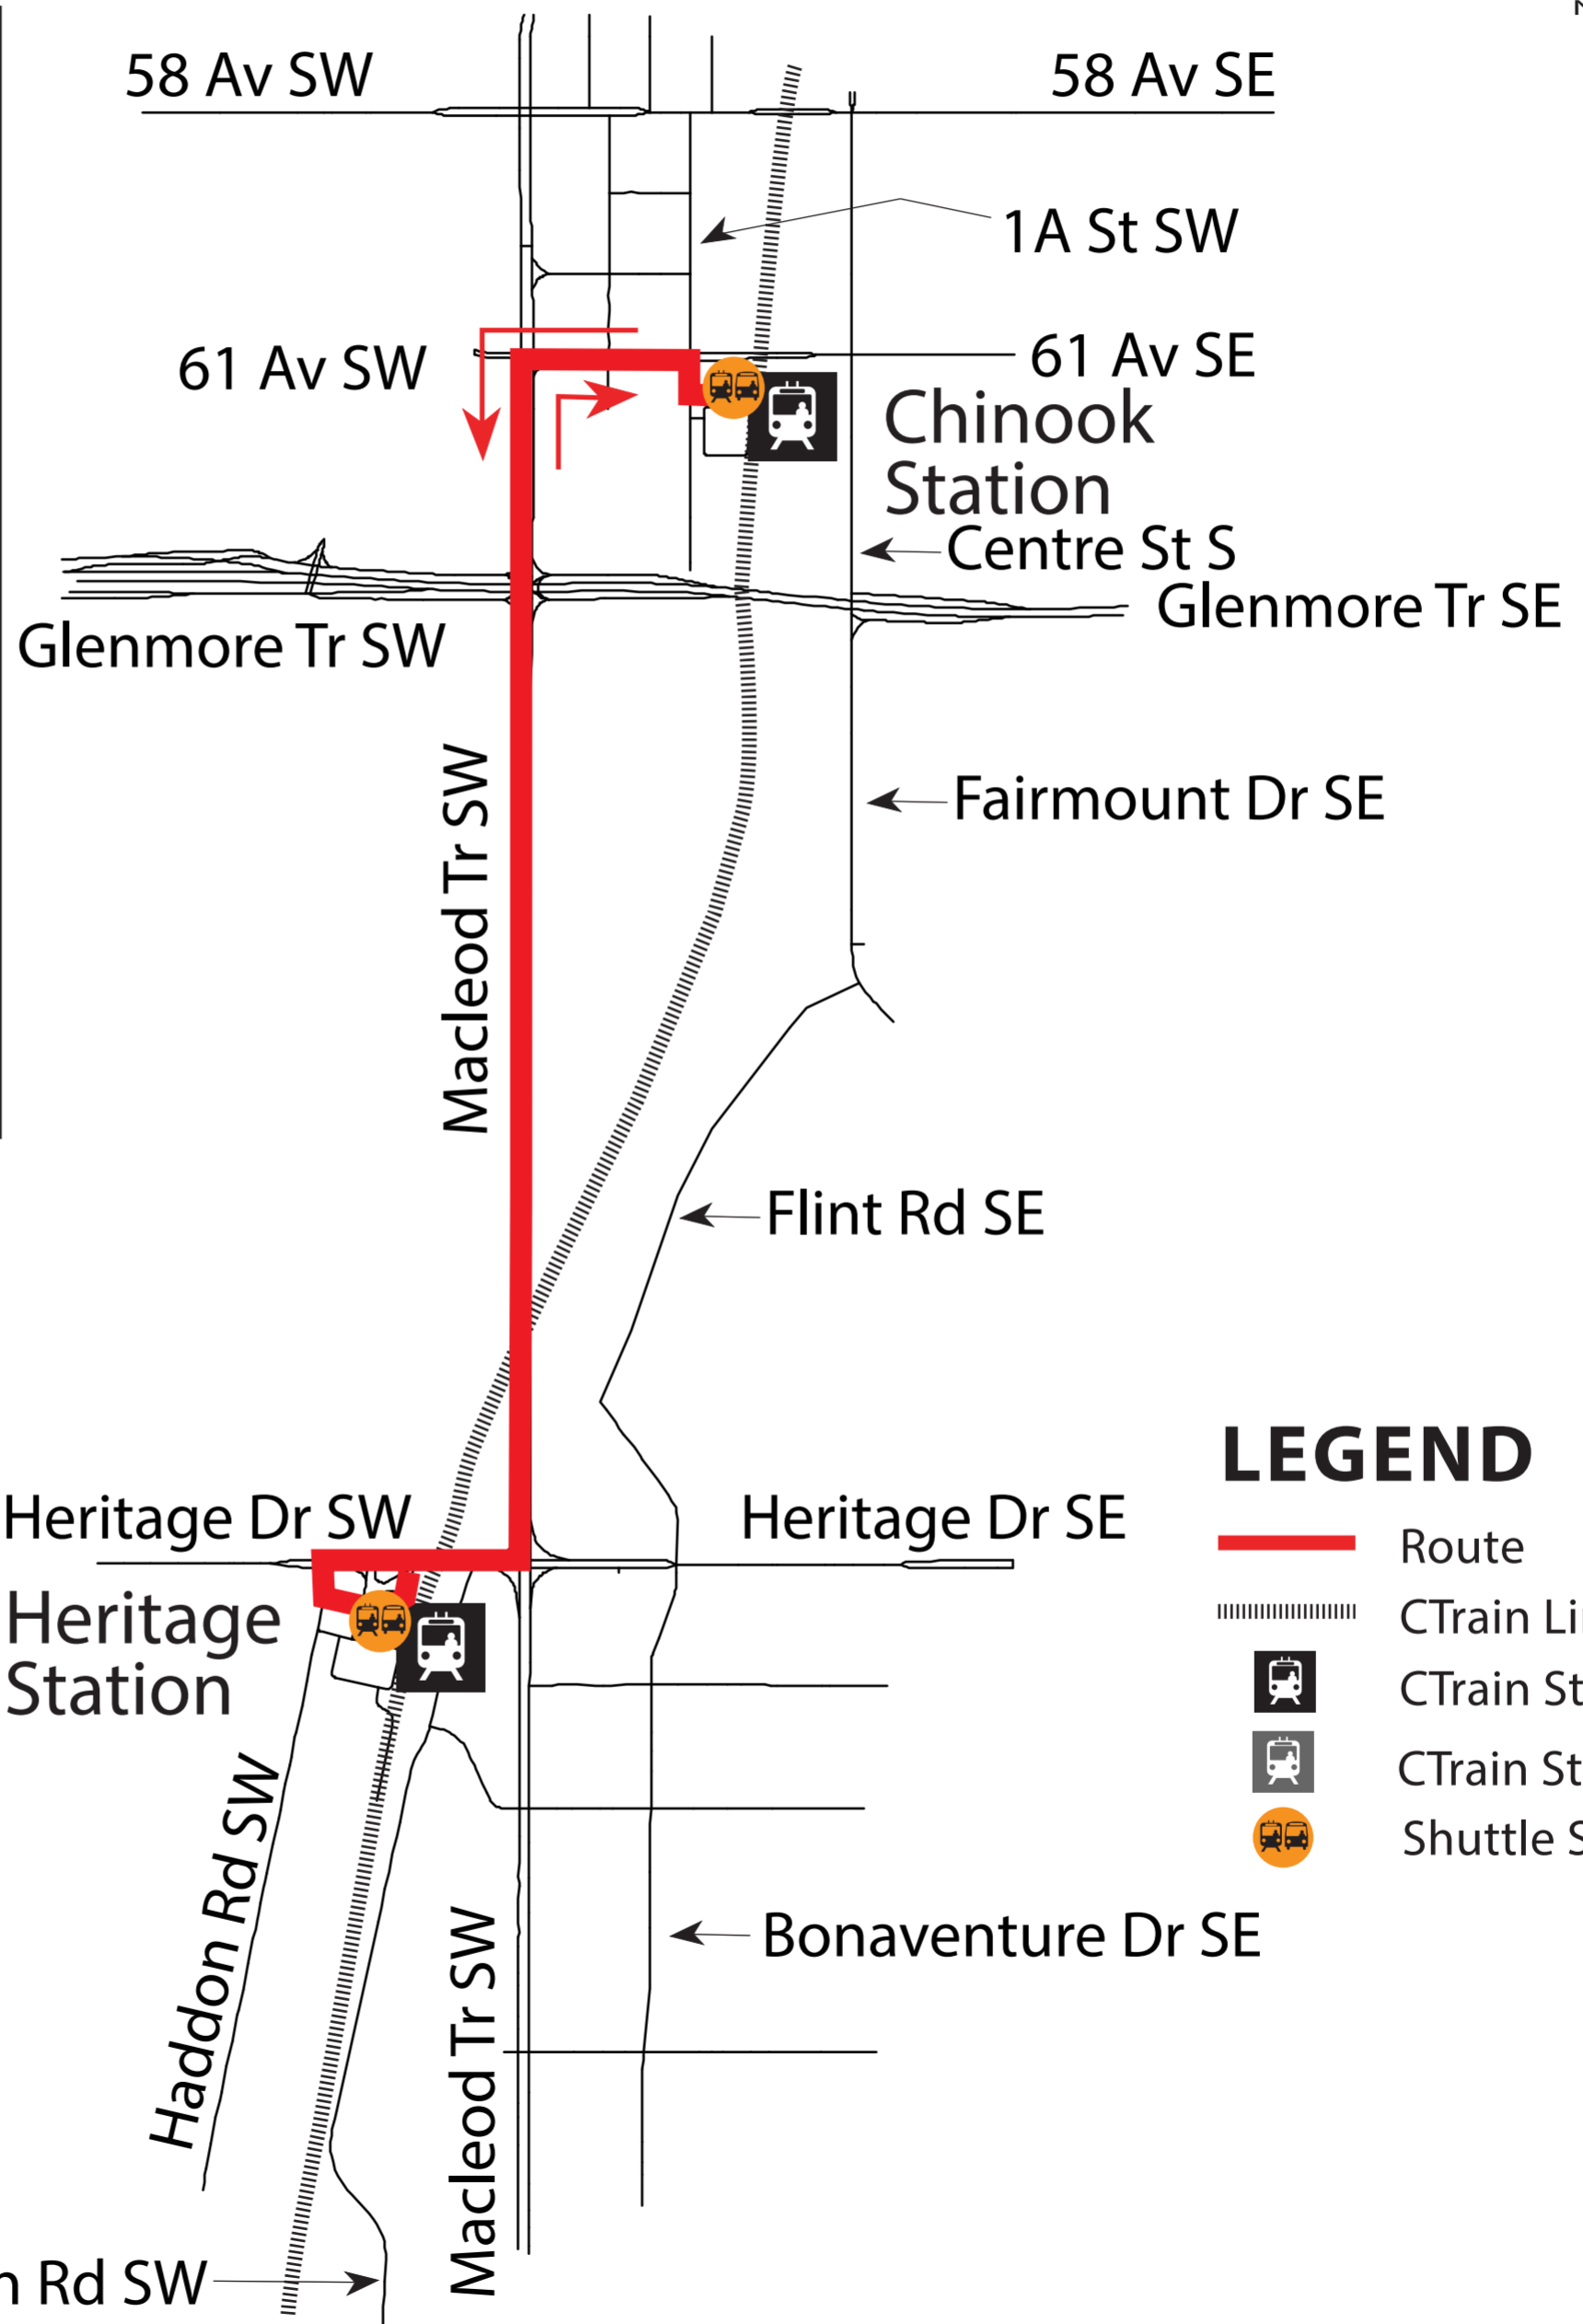

Red Line CTrain Replacement Shuttle (Heritage - Chinook)

LEGEND

-  Route
-  CTrain Line
-  CTrain Station
-  CTrain Station Closed
-  Shuttle Stop