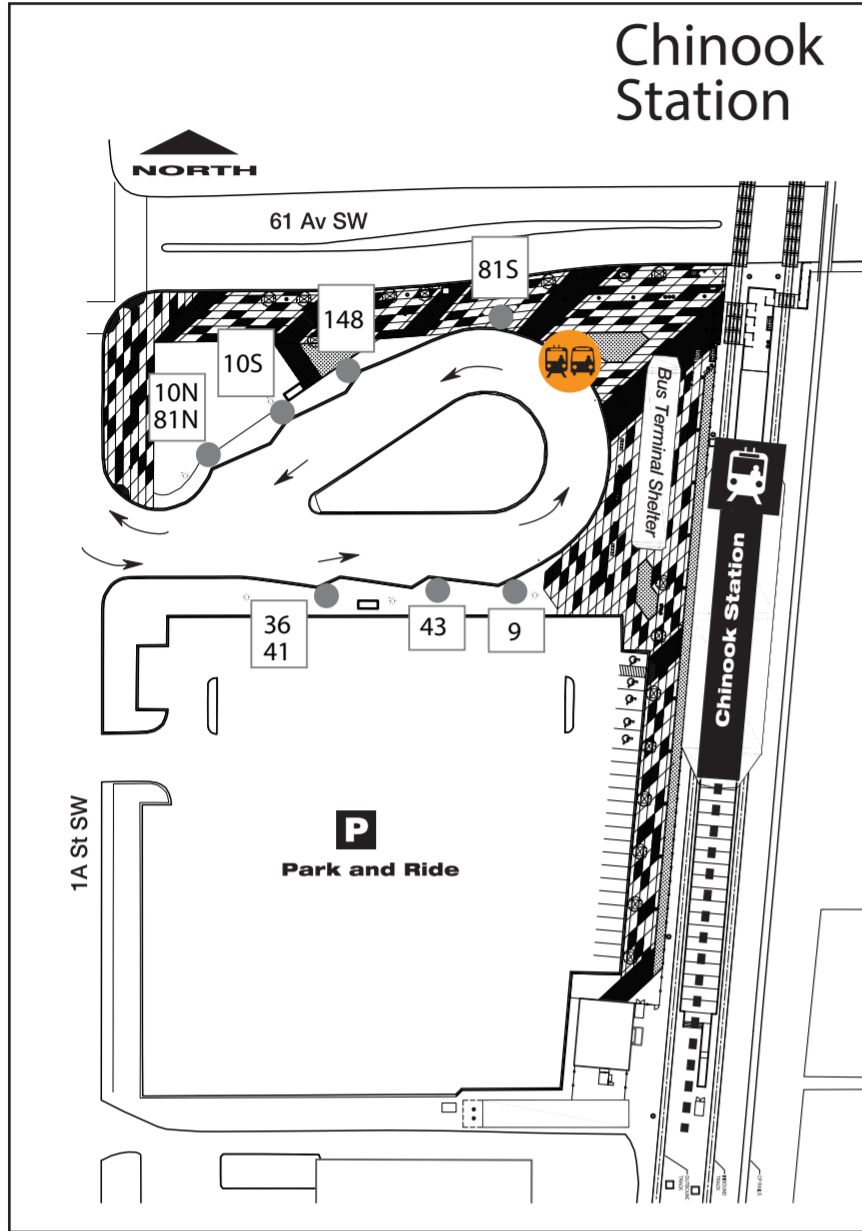

Red Line CTrain Replacement Shuttle (Heritage - Chinook)

LEGEND

-  Route
-  CTrain Line
-  CTrain Station
-  CTrain Station Closed
-  Shuttle Stop