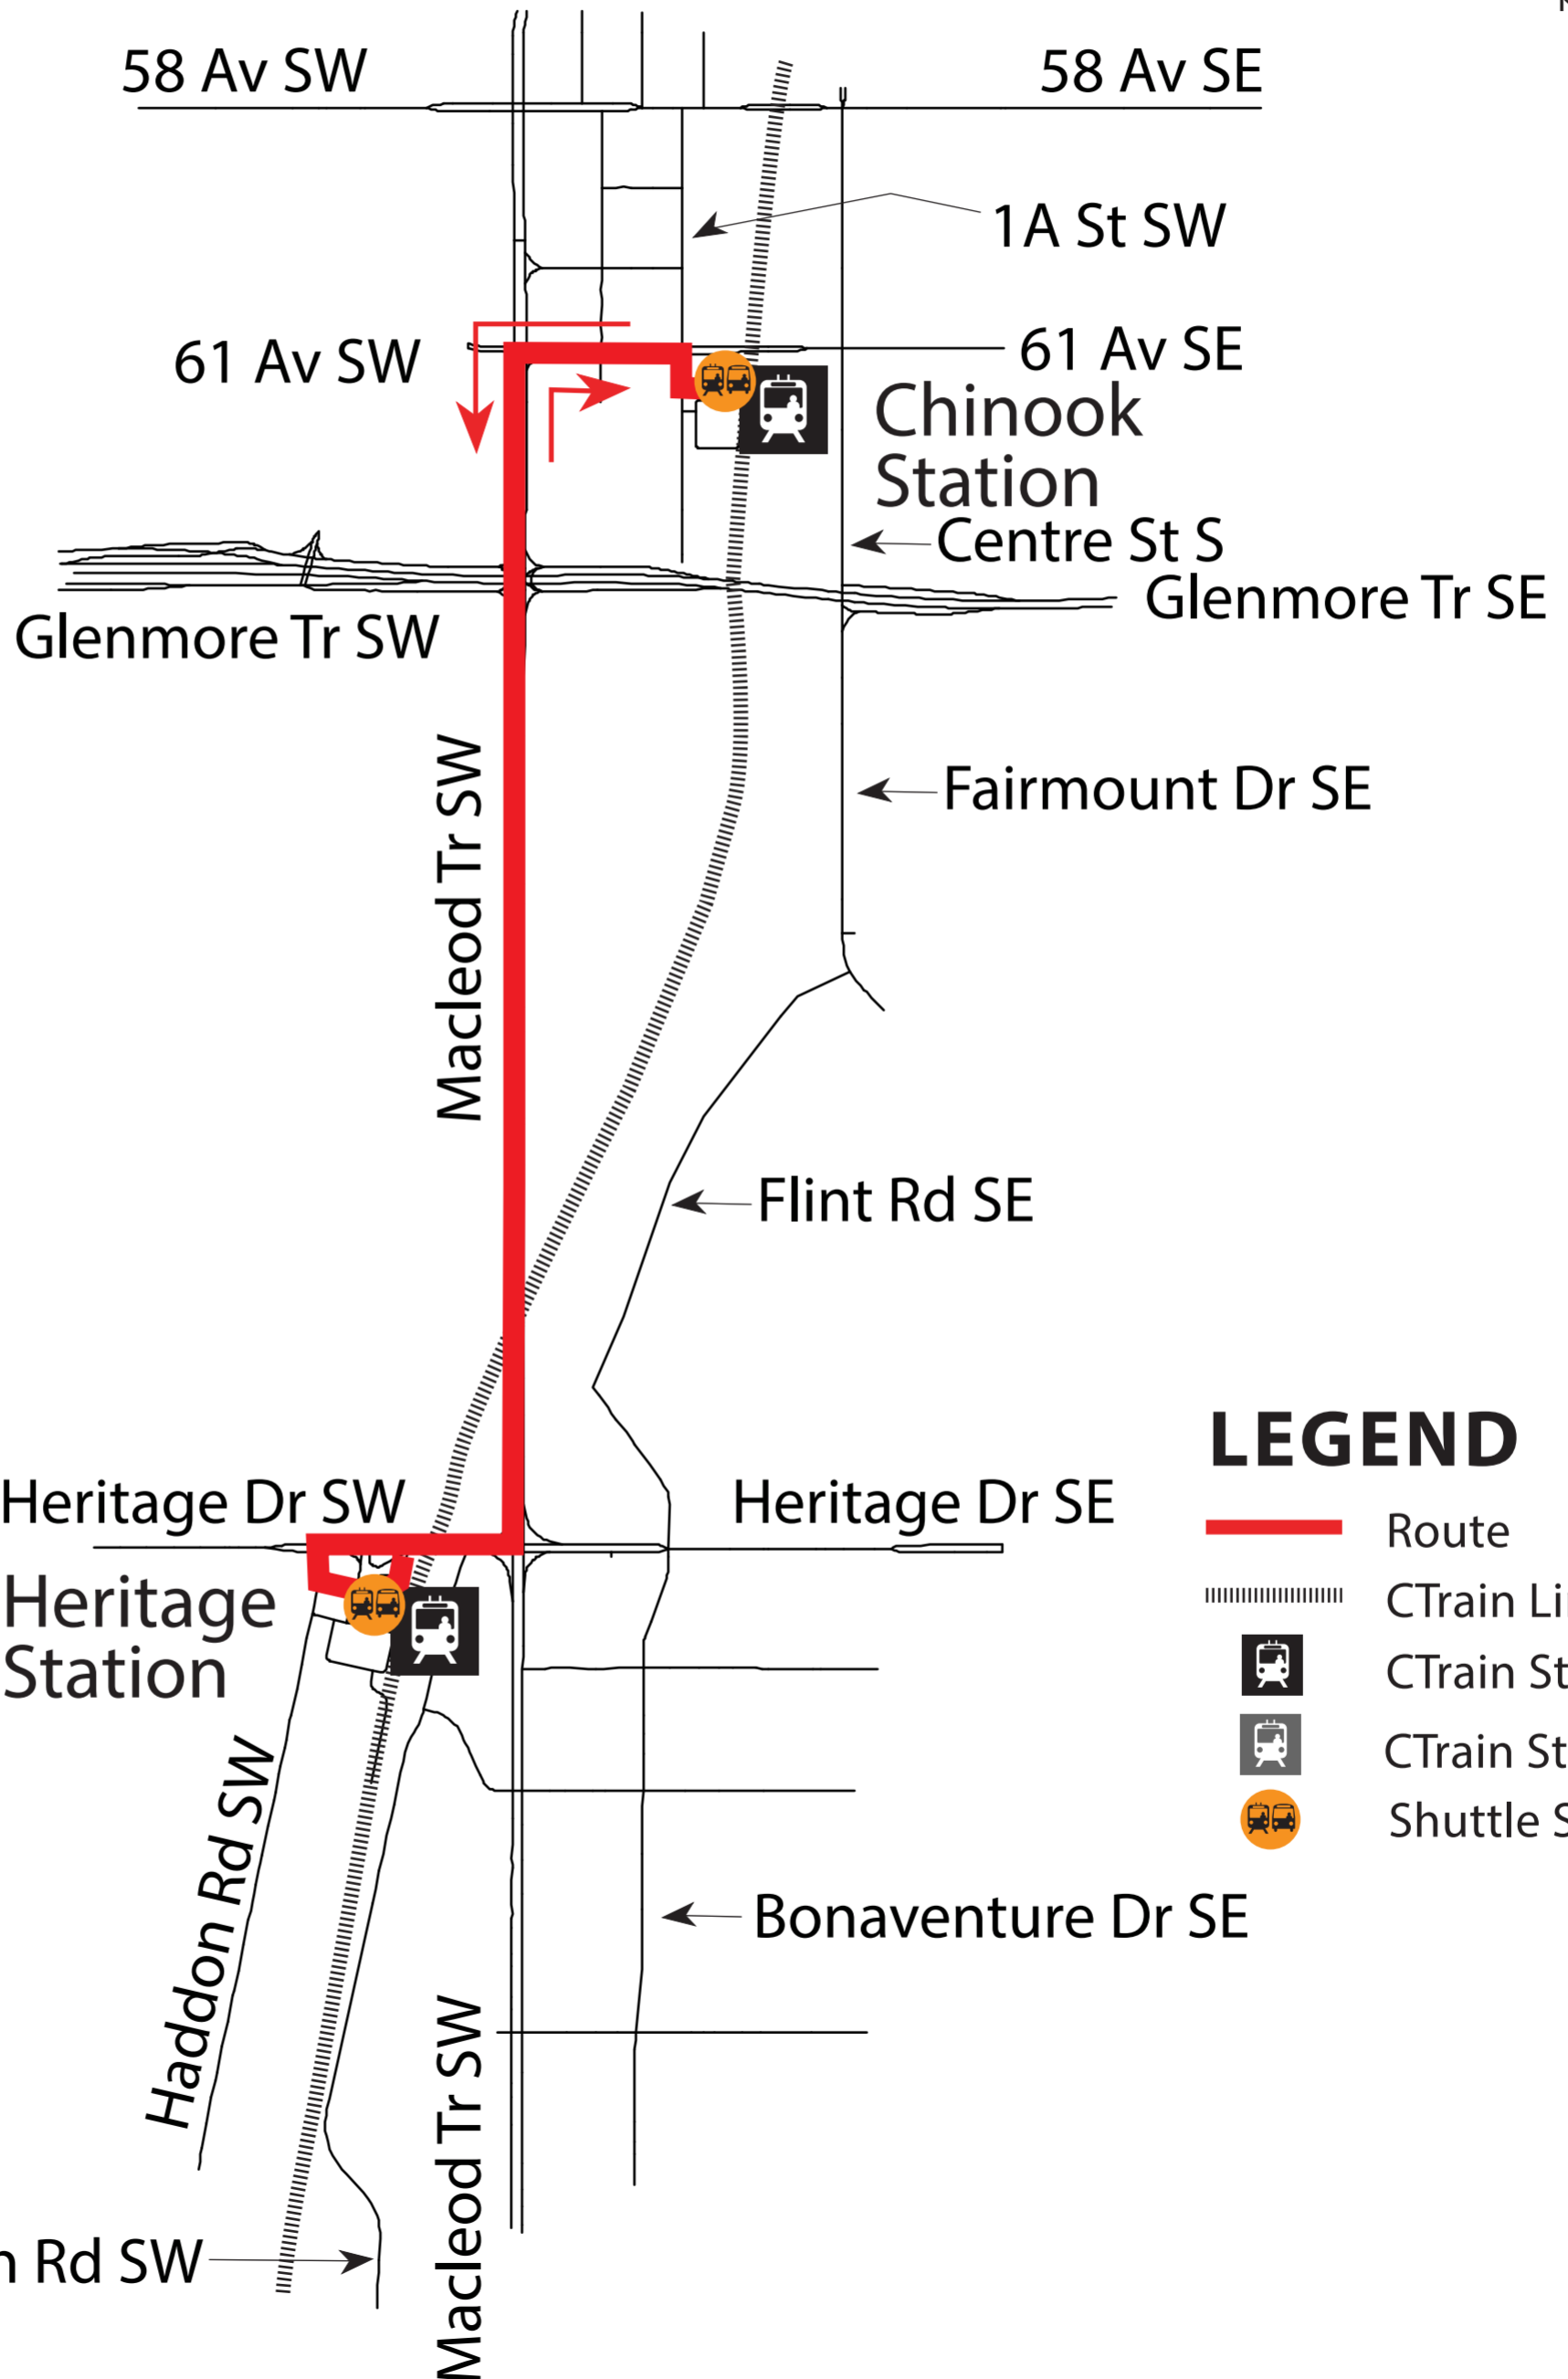

Red Line CTrain Replacement Shuttle (Heritage - Chinook)

LEGEND

-  Route
-  CTrain Line
-  CTrain Station
-  CTrain Station Closed
-  Shuttle Stop