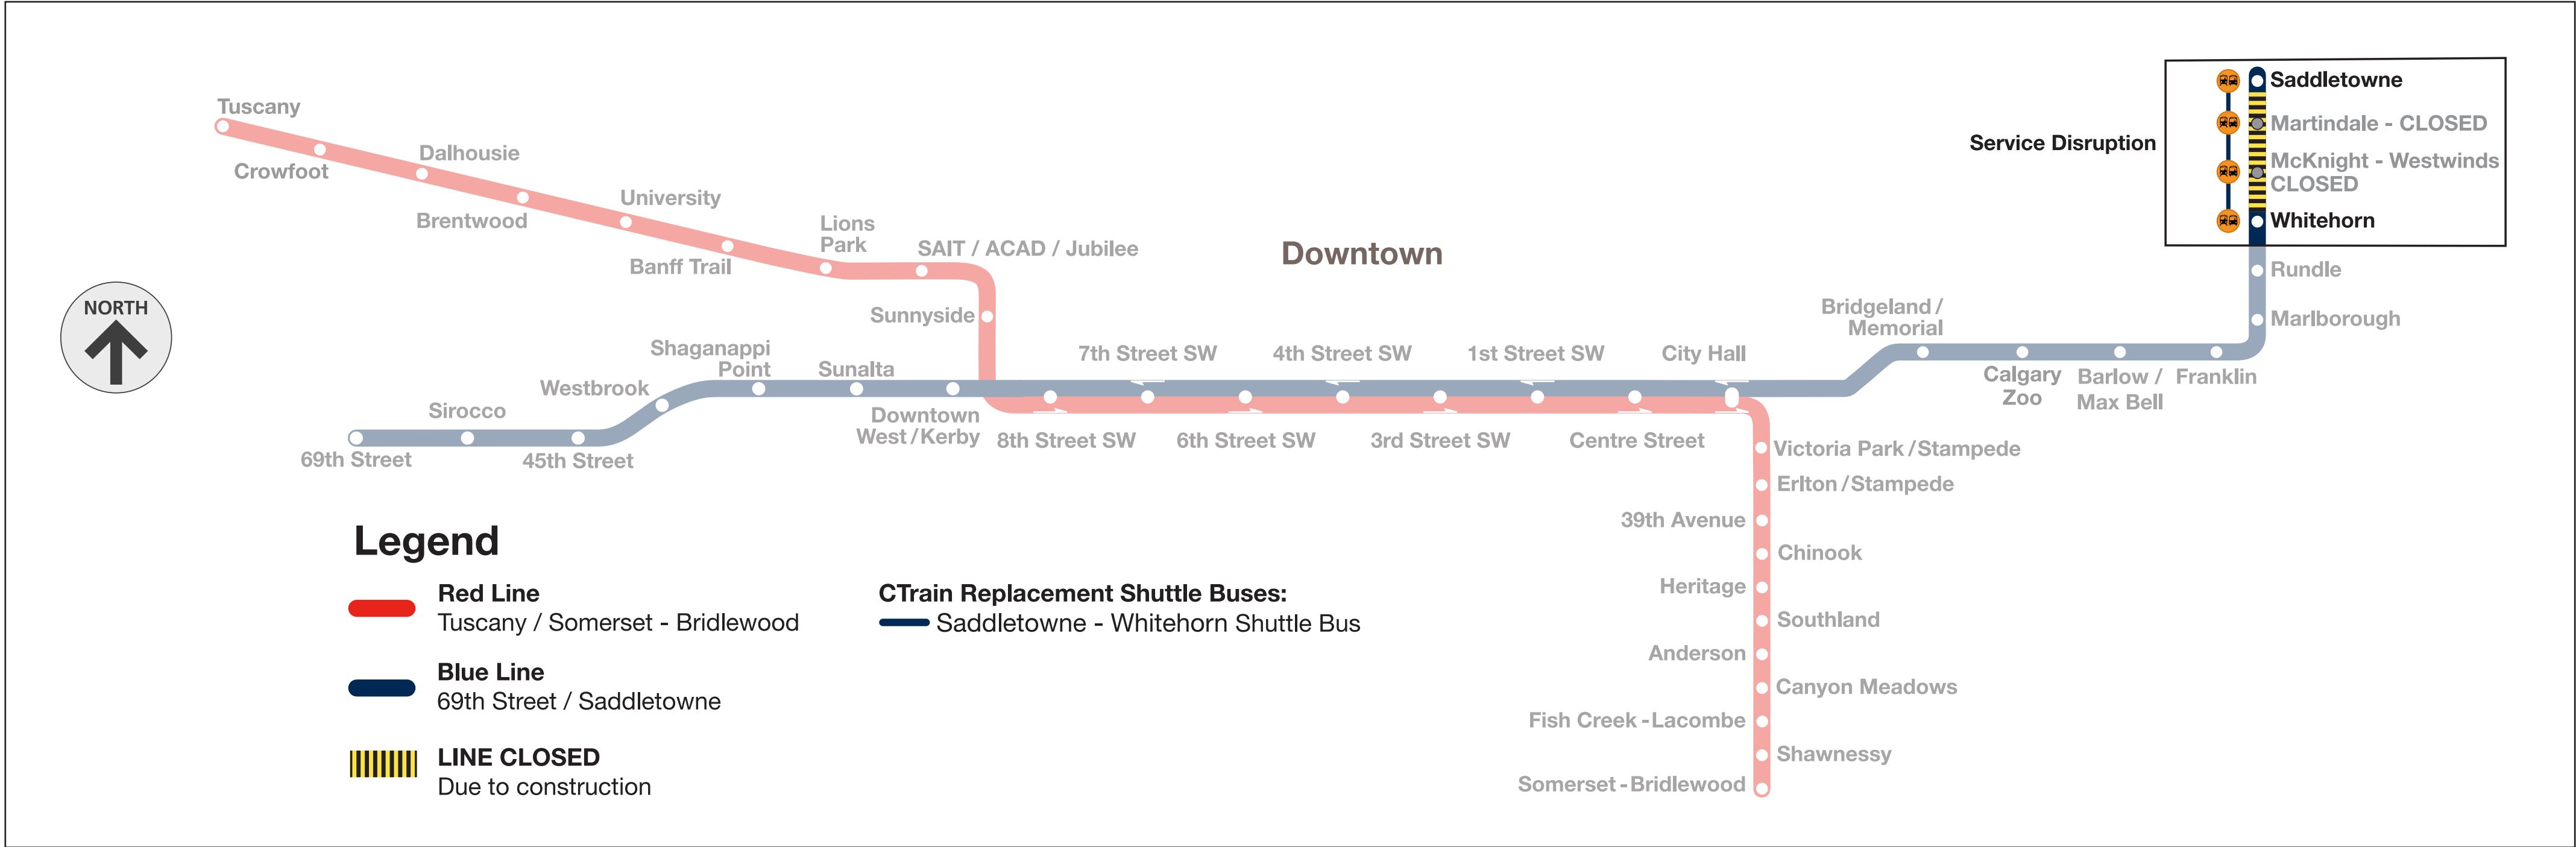

McKnight-Westwinds Station CLOSED June 16-17

Shuttle buses replace CTrains between Saddletowne and Whitehorn stations

Catch shuttle bus near the station plaza

Going south (Whitehorn)
Take the Whitehorn shuttle bus.
You can catch the 69 Street CTrain at Whitehorn Station.

Going north (Saddletowne)
Take the Saddletowne shuttle bus.
It goes to Martindale and Saddletowne stations.