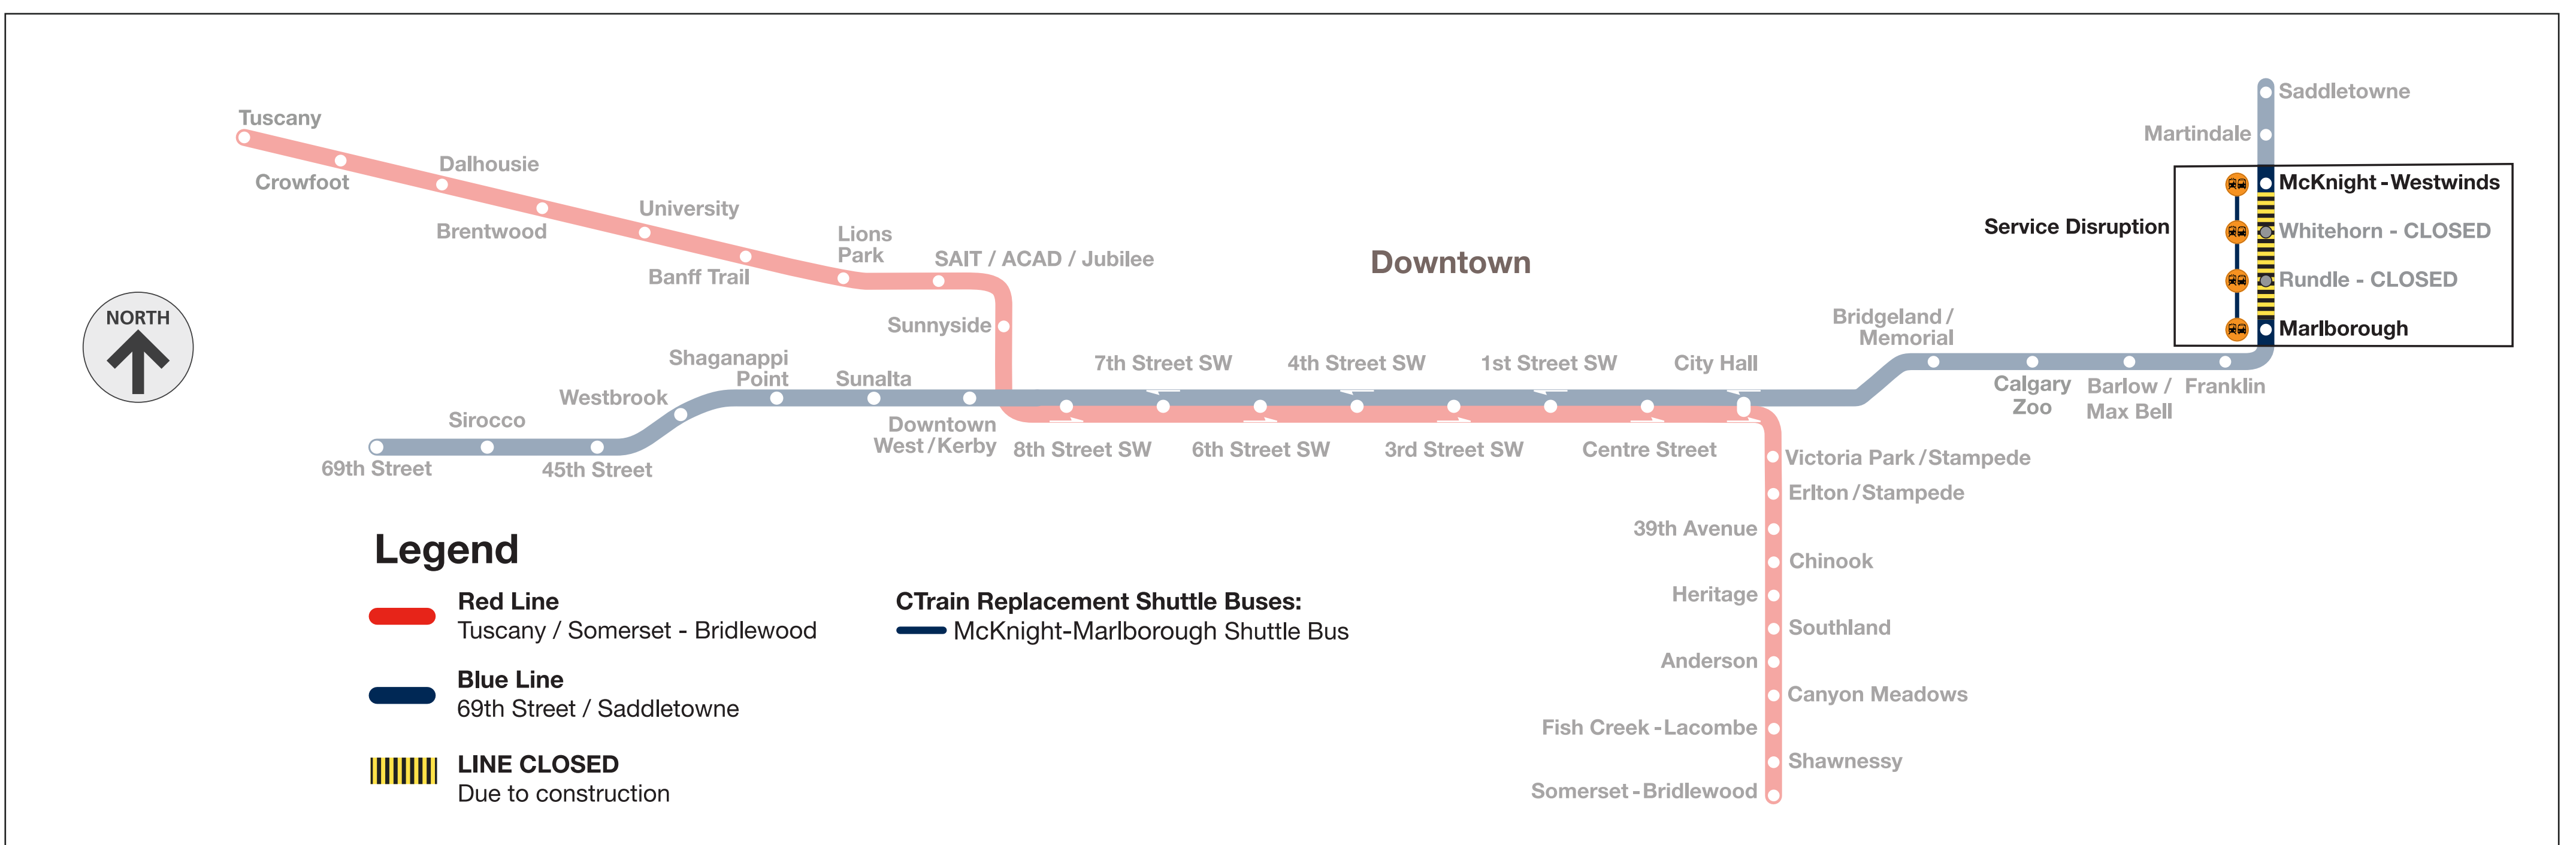

McKnight-Westwinds to Marlborough CLOSED June 30 - July 2

Shuttle buses replace CTrains between McKnight-Westwinds and Marlborough stations

Catch shuttle bus near station entrance

Going south (69 Street CTrain)
Catch the shuttle bus near the station entrance. It goes to Whitehorn, Rundle and Marlborough stations. You can catch the 69 Street CTrain at Marlborough.

Going north (Saddletowne CTrain)
CTrains are running from this station.