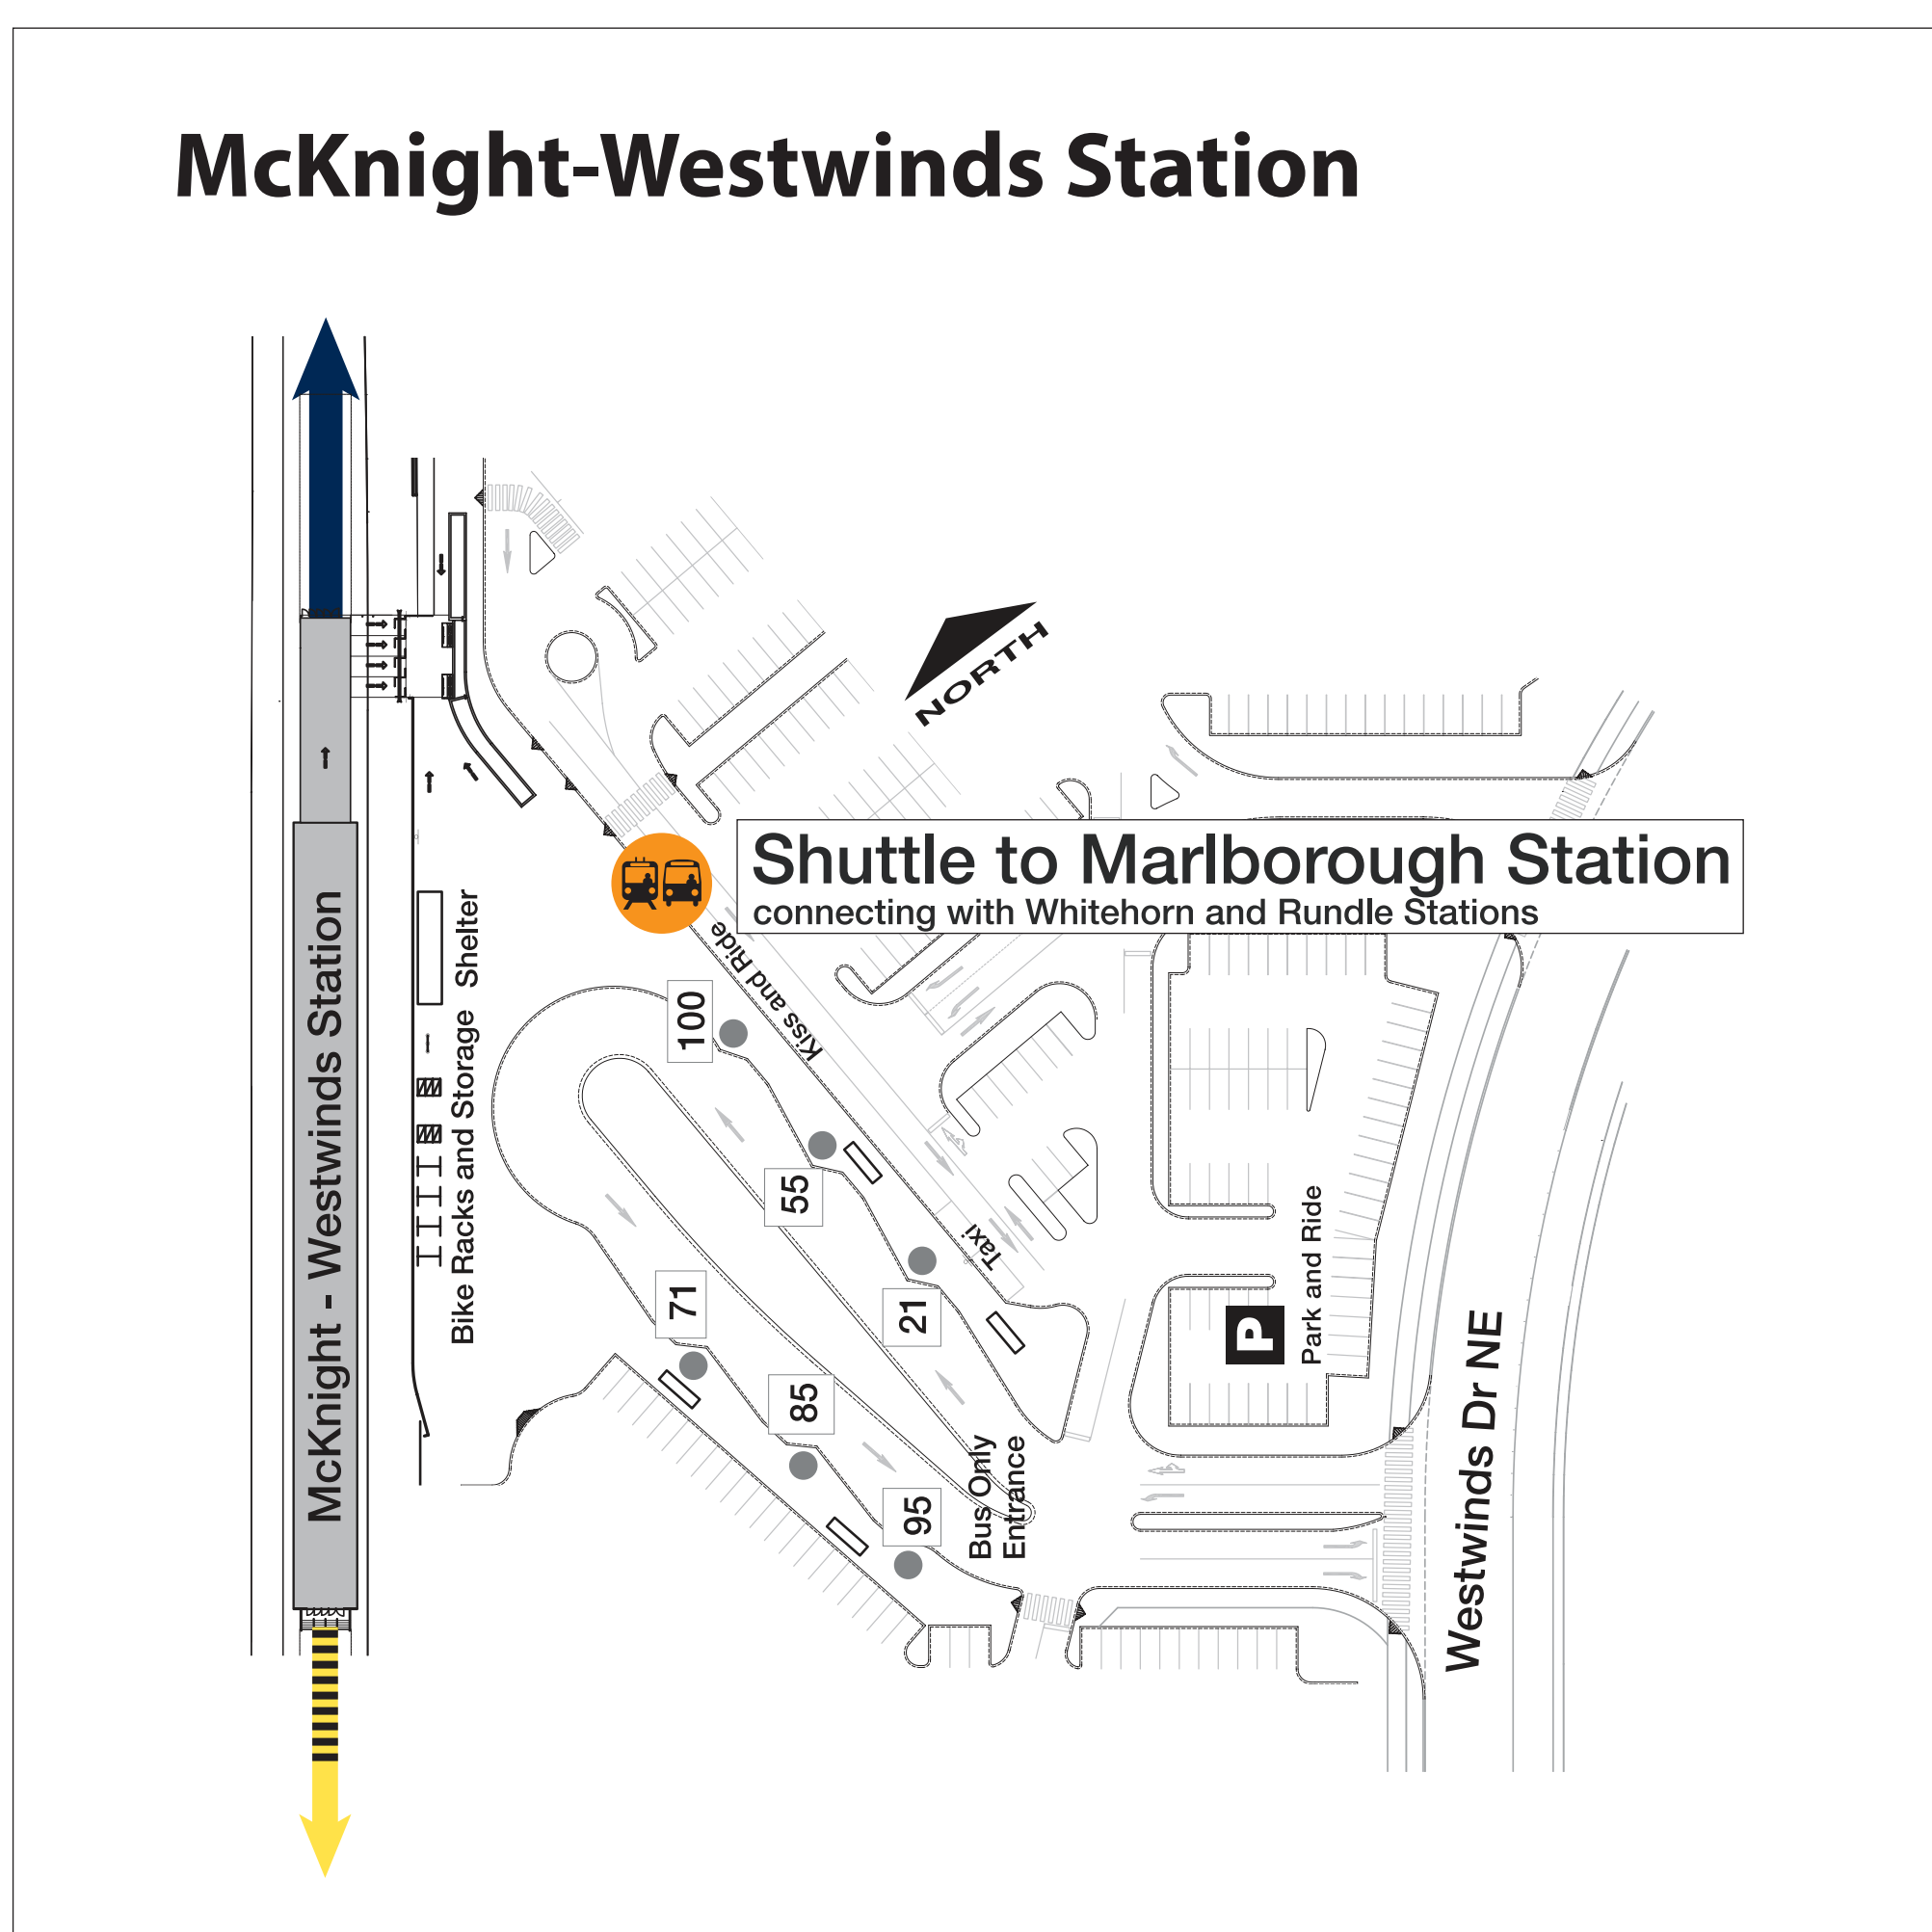

McKnight-Westwinds to Marlborough CLOSED June 30 - July 2

Shuttle buses replace CTrains between McKnight-Westwinds and Marlborough stations

Catch shuttle bus near station entrance

Going south (69 Street CTrain)
Catch the shuttle bus near the station entrance. It goes to Whitehorn, Rundle and Marlborough stations. You can catch the 69 Street CTrain at Marlborough.

Going north (Saddletowne CTrain)
CTrains are running from this station.