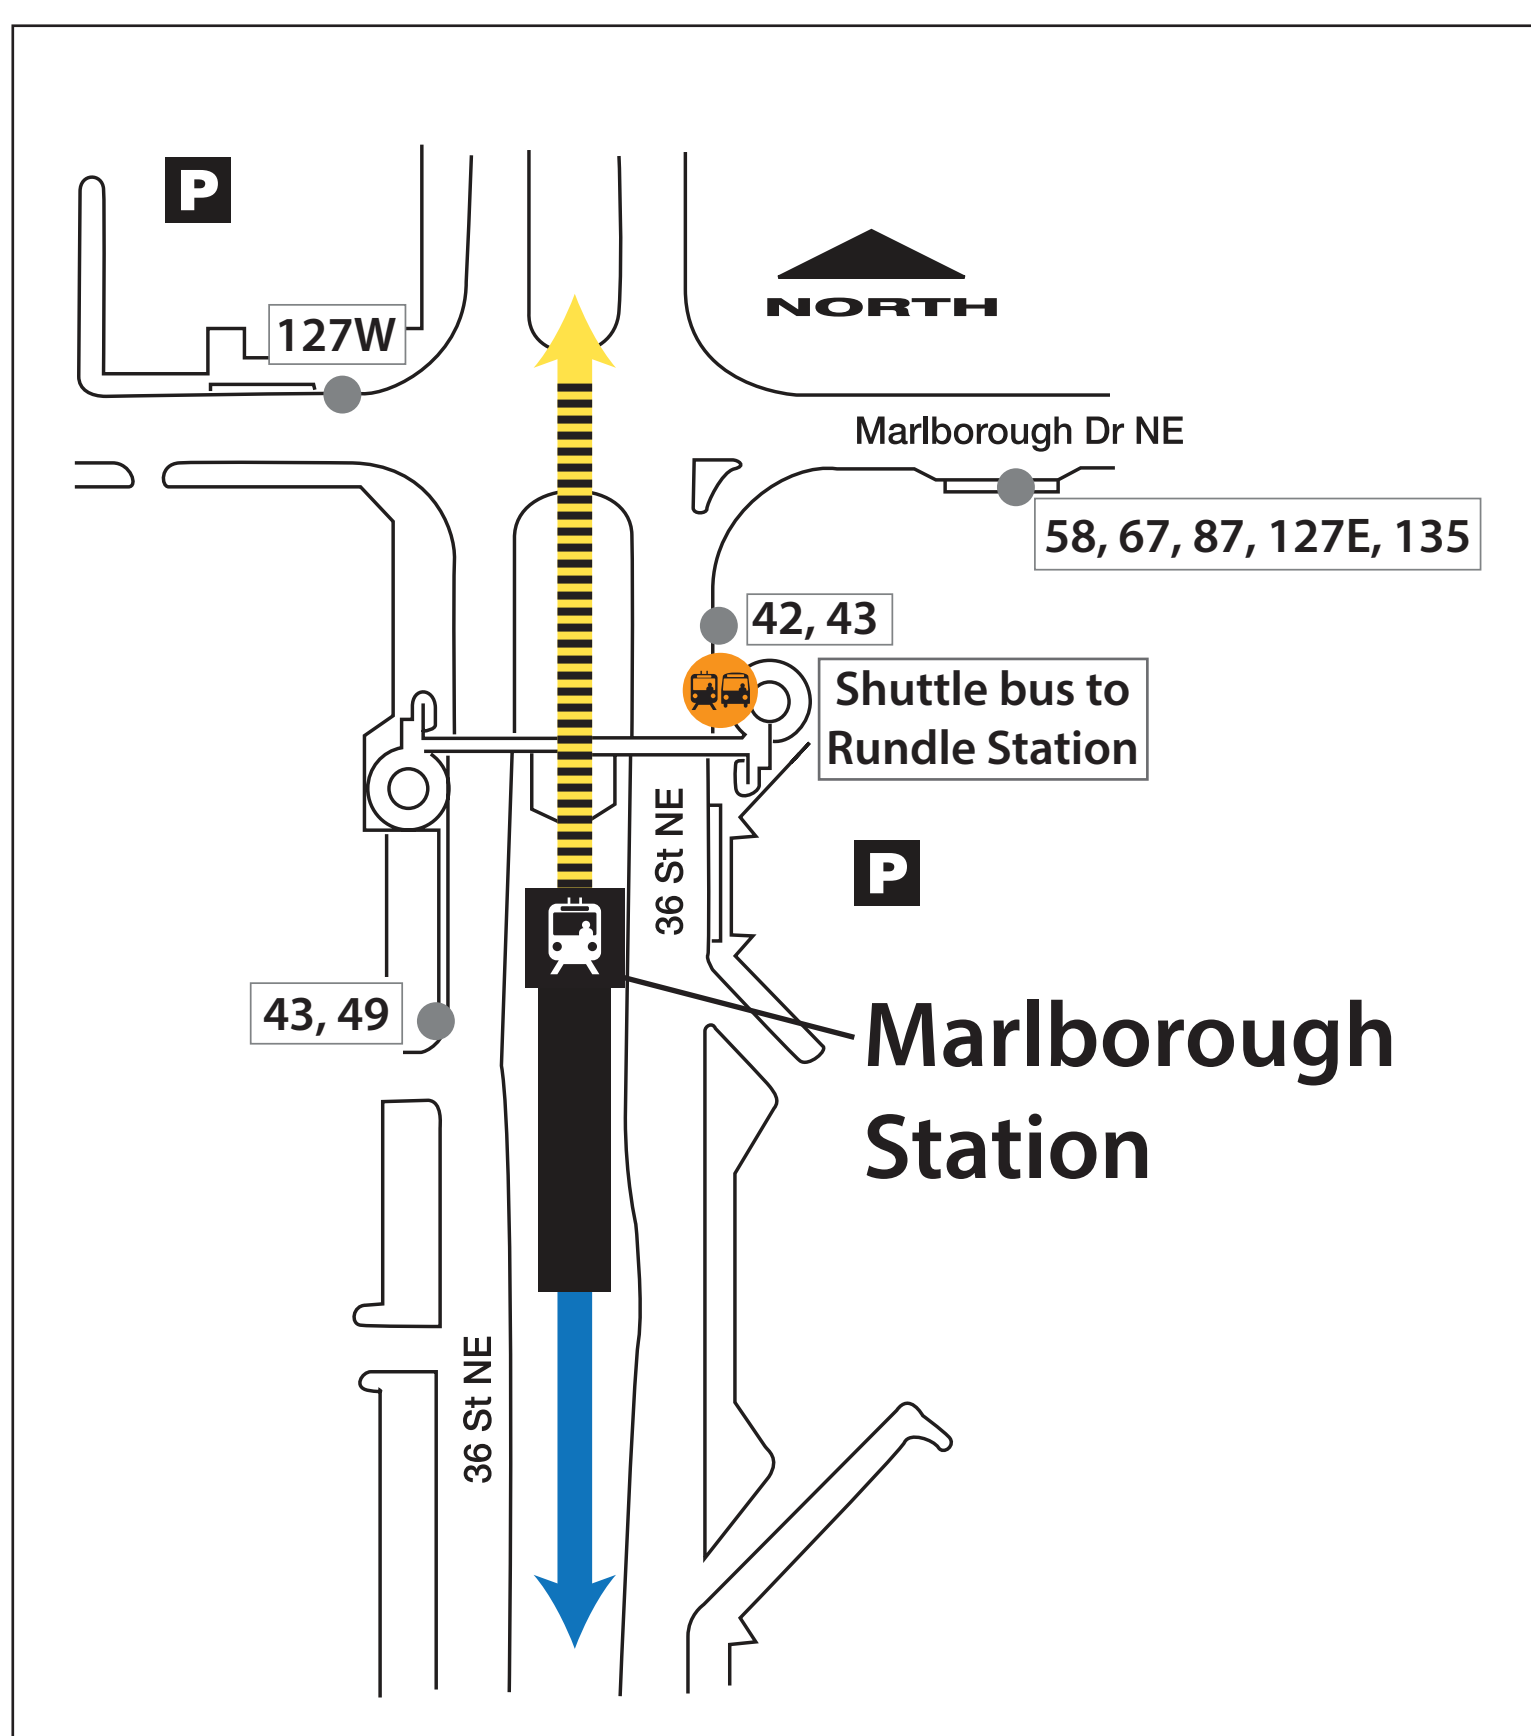

Shuttle buses replace CTrain service between Marlborough and Rundle

**Thursday, April 18 at 7:30 p.m.
through Sunday, April 21**

Catch shuttle bus on east side of station

Going northeast (Saddletowne)

Catch the shuttle bus on the east side (Marlborough Mall side) of this station. It will take you to Rundle Station, where you can catch the Saddletowne CTrain.

Going west (69 Street)

CTrains are running from this station.