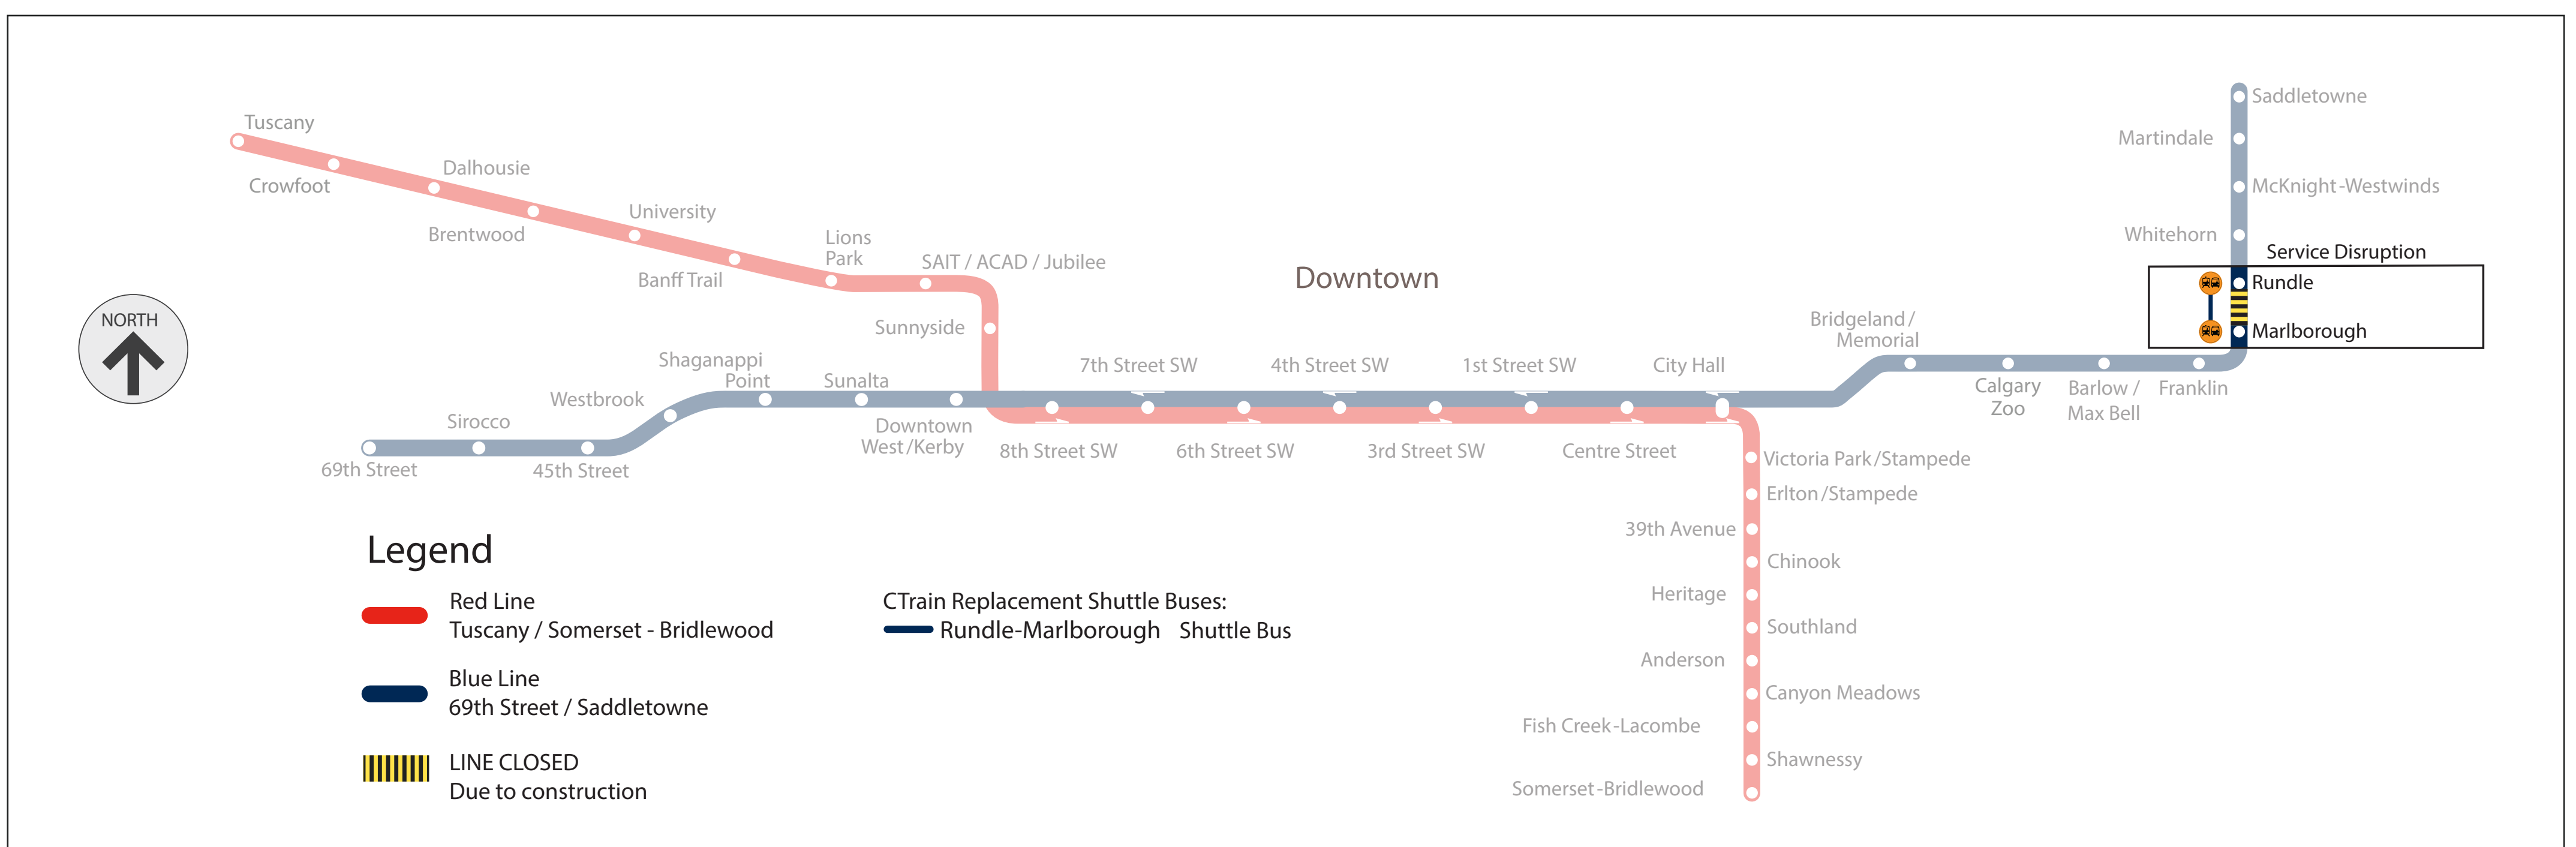

Shuttle buses replace CTrain service between Marlborough and Rundle

**Thursday, April 18 at 7:30 p.m.
through Sunday, April 21**

Catch shuttle bus on east side of station

Going northeast (Saddletowne)

Catch the shuttle bus on the east side (Marlborough Mall side) of this station. It will take you to Rundle Station, where you can catch the Saddletowne CTrain.

Going west (69 Street)

CTrains are running from this station.