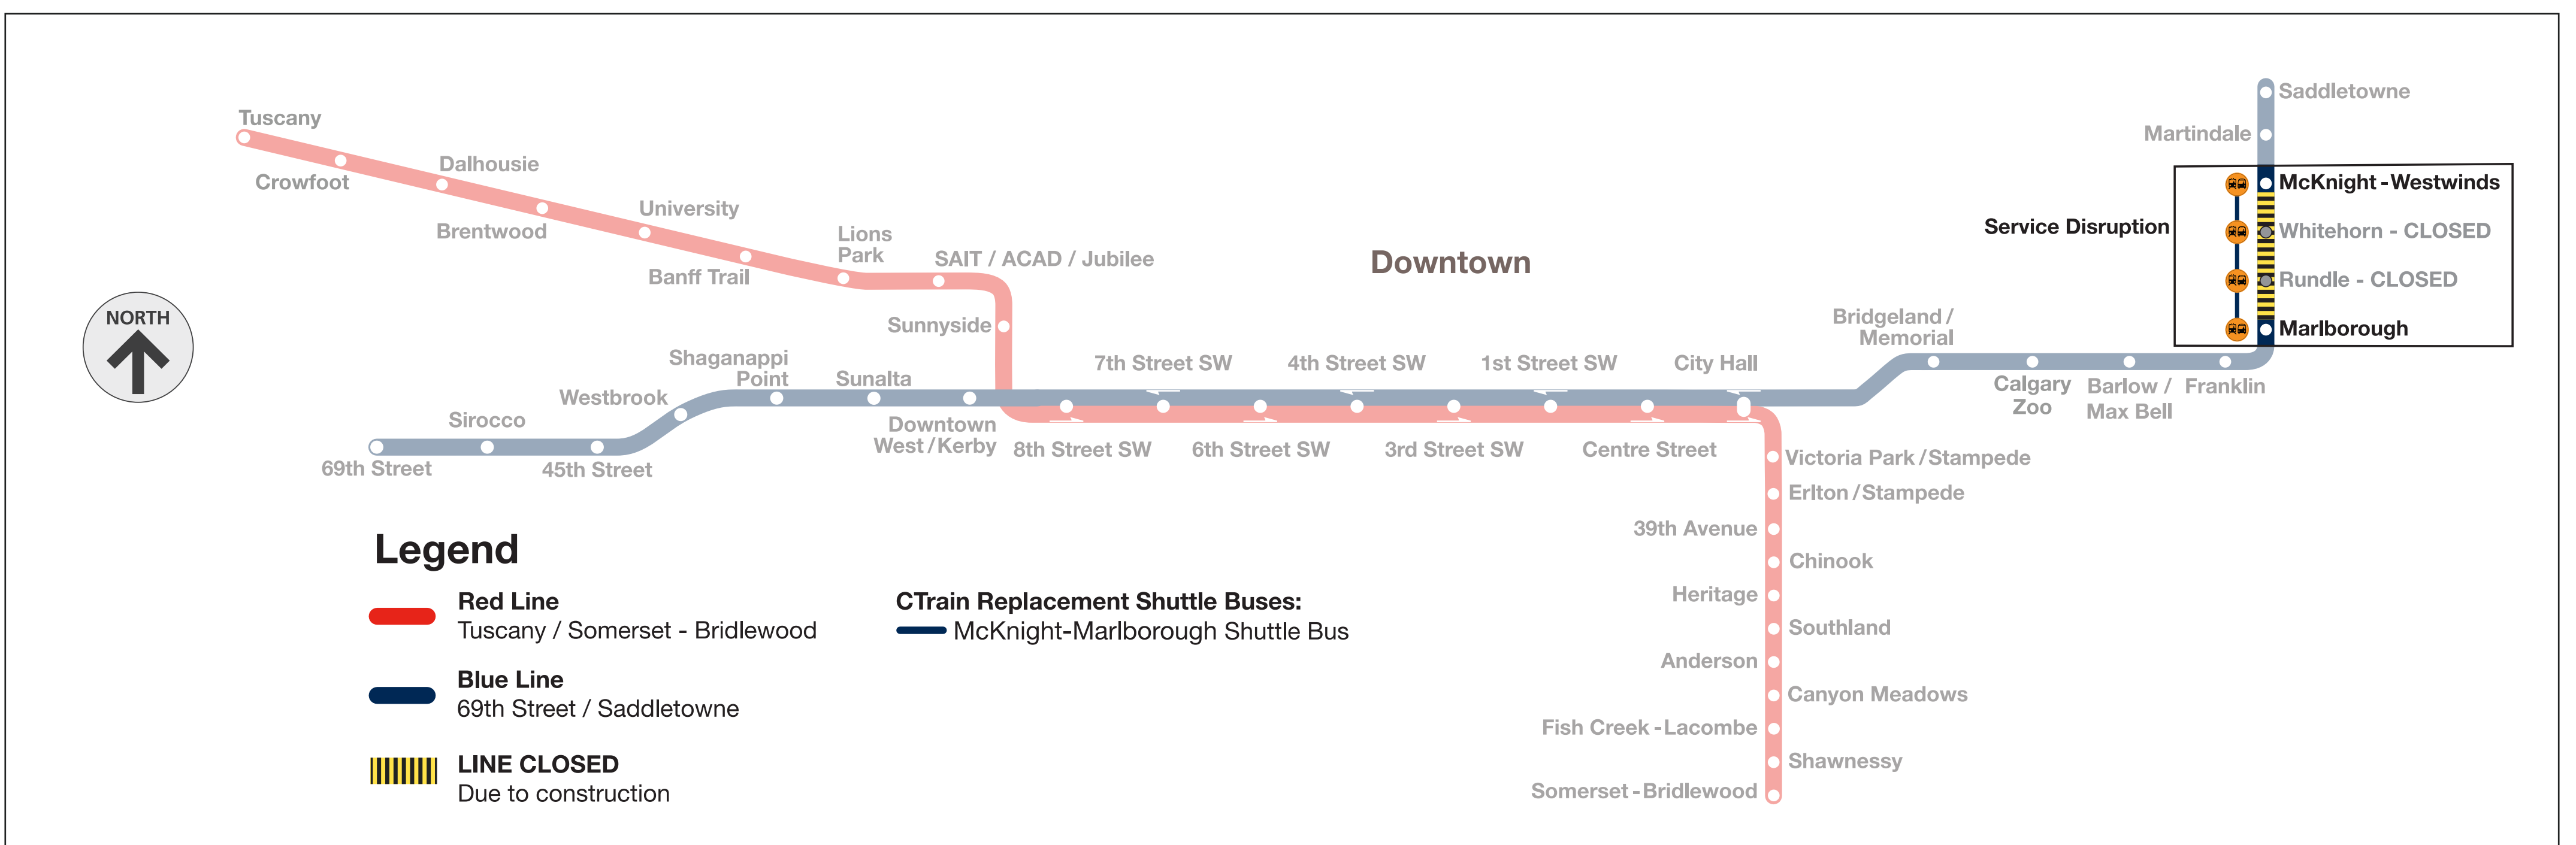

Marlborough to McKnight-Westwinds CLOSED June 30 - July 2

Shuttle buses replace CTrains between Marlborough and McKnight-Westwinds stations

Catch shuttle bus on 36 Street NE

Going south (69 Street CTrain)
CTrains are running from this station.

Going north (Saddletowne CTrain)
Catch the shuttle on the east side of 36 Street NE. It goes to Rundle, Whitehorn and McKnight-Westwinds stations. You can catch the Saddletowne CTrain at McKnight-Westwinds.