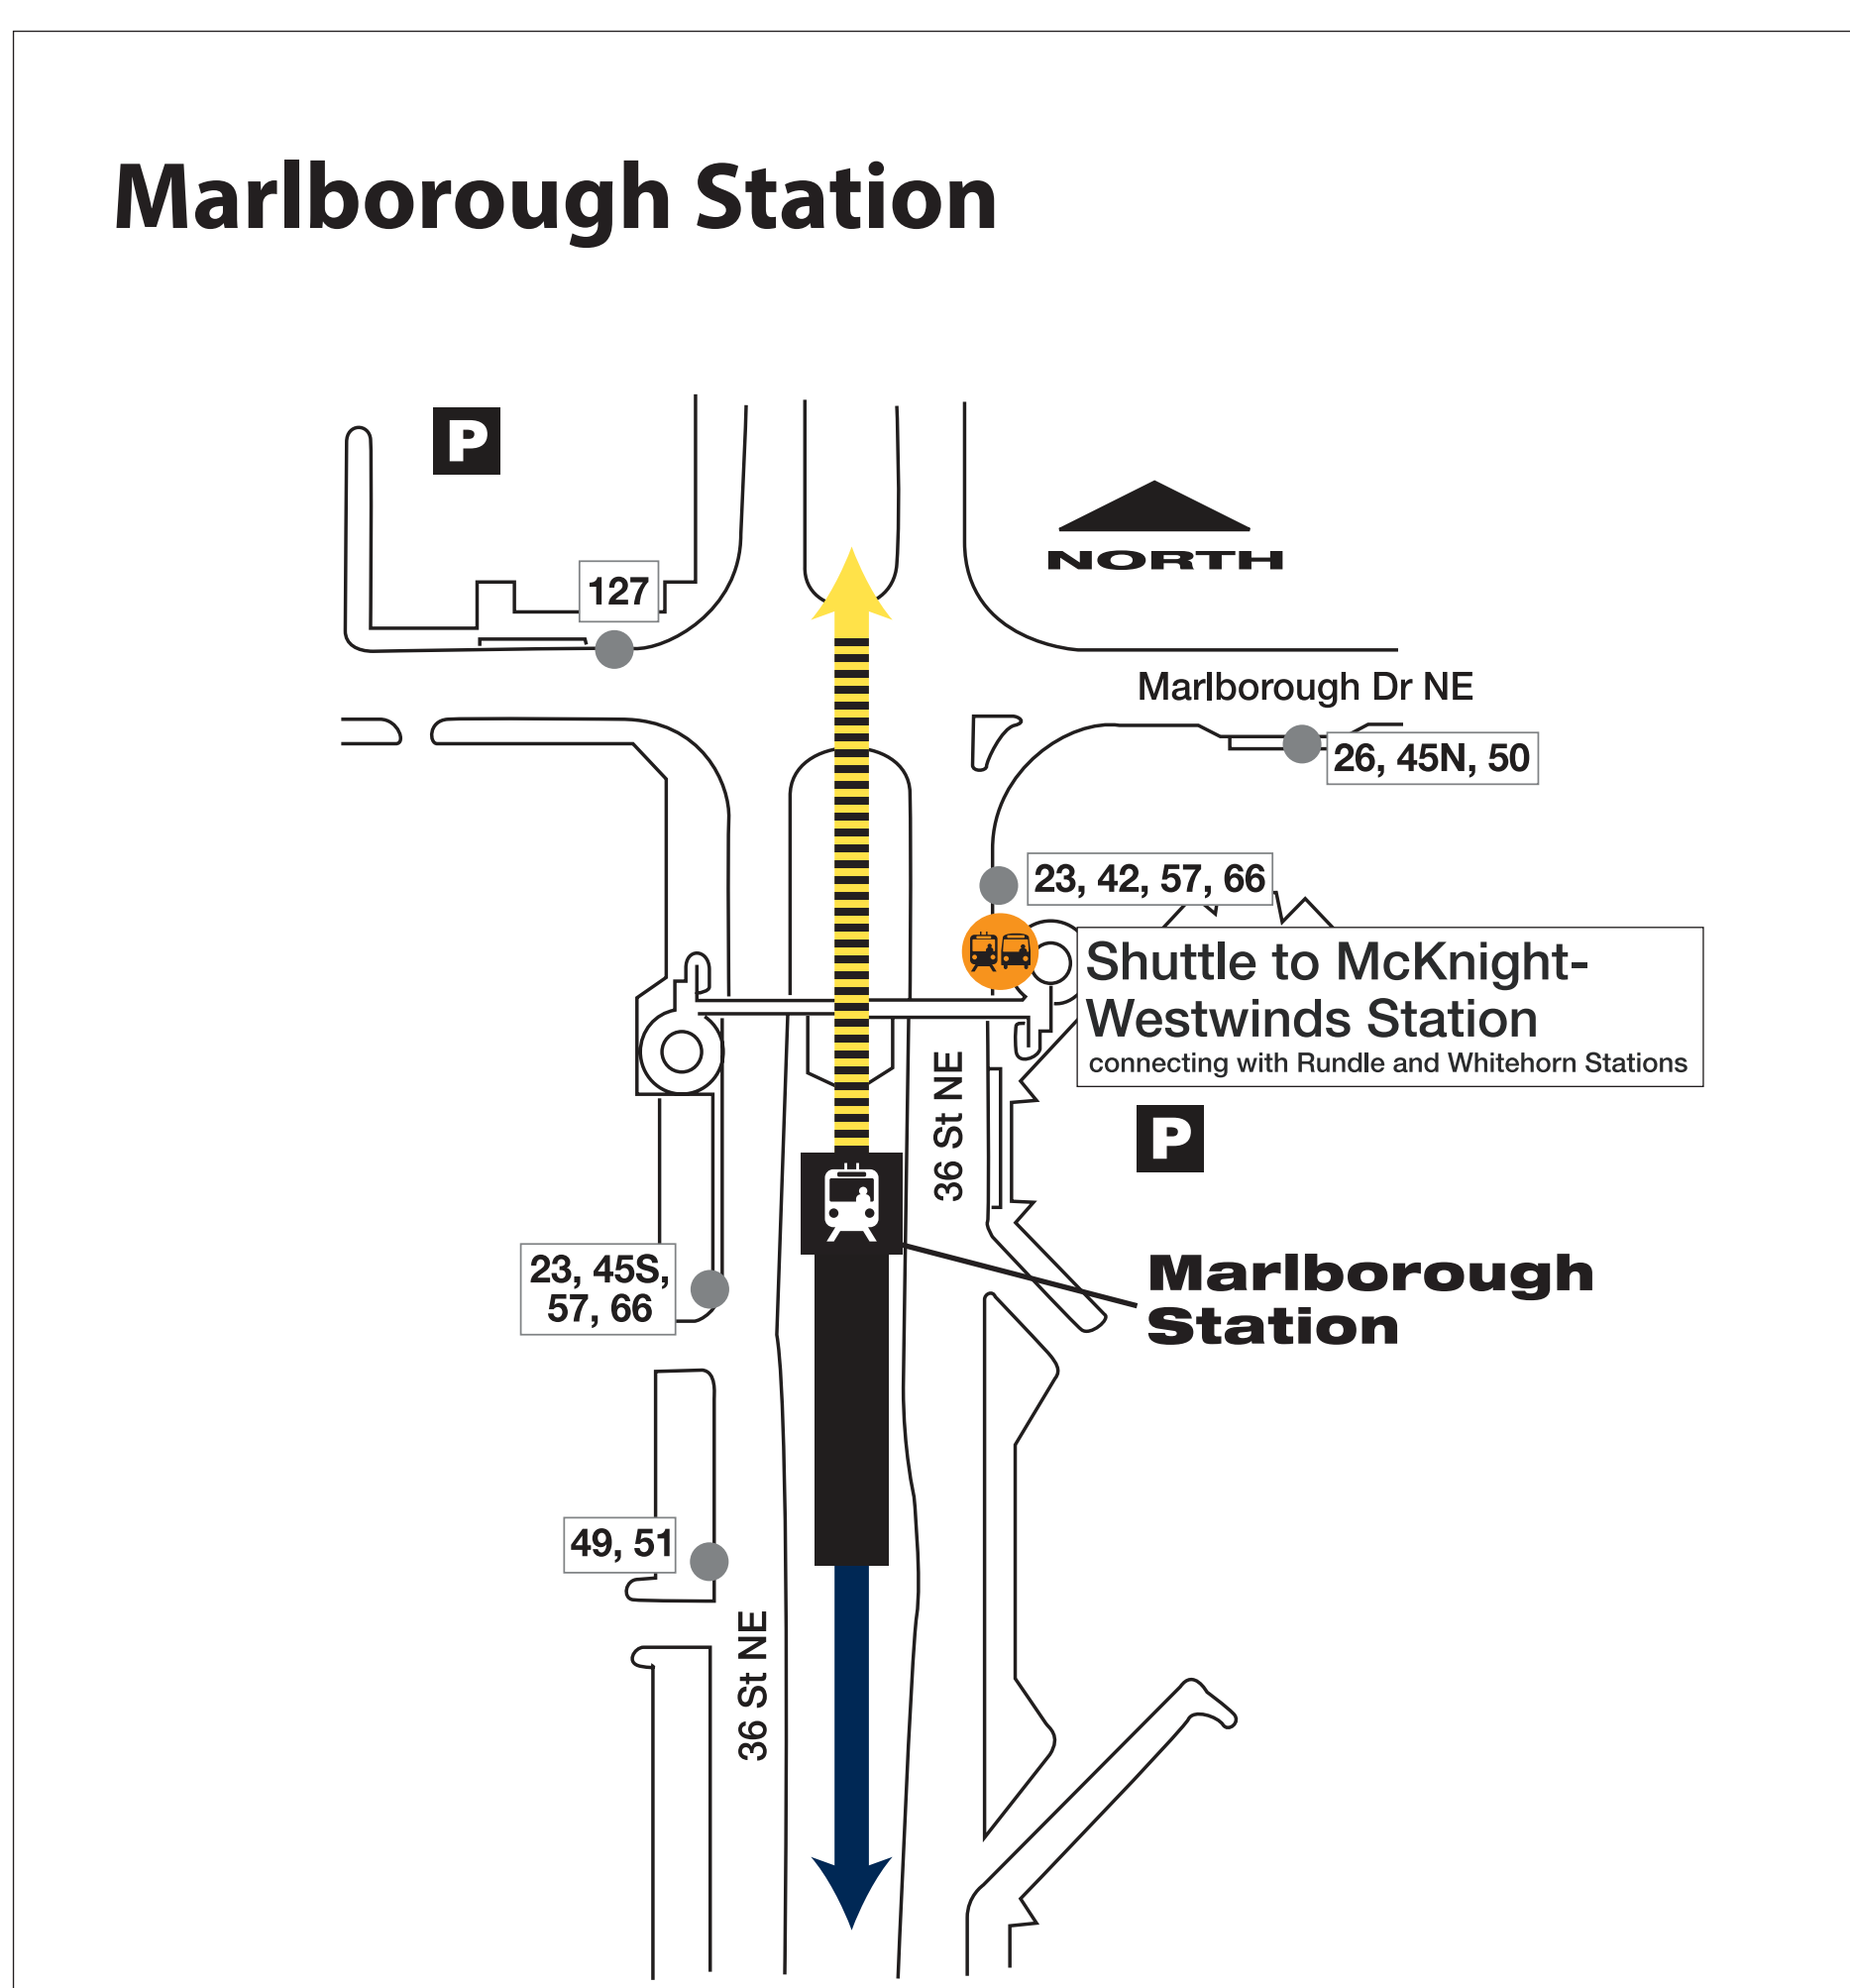

Marlborough to McKnight-Westwinds CLOSED June 30 - July 2

Shuttle buses replace CTrains between Marlborough and McKnight-Westwinds stations

Catch shuttle bus on 36 Street NE

Going south (69 Street CTrain)
CTrains are running from this station.

Going north (Saddletowne CTrain)
Catch the shuttle on the east side of 36 Street NE. It goes to Rundle, Whitehorn and McKnight-Westwinds stations. You can catch the Saddletowne CTrain at McKnight-Westwinds.