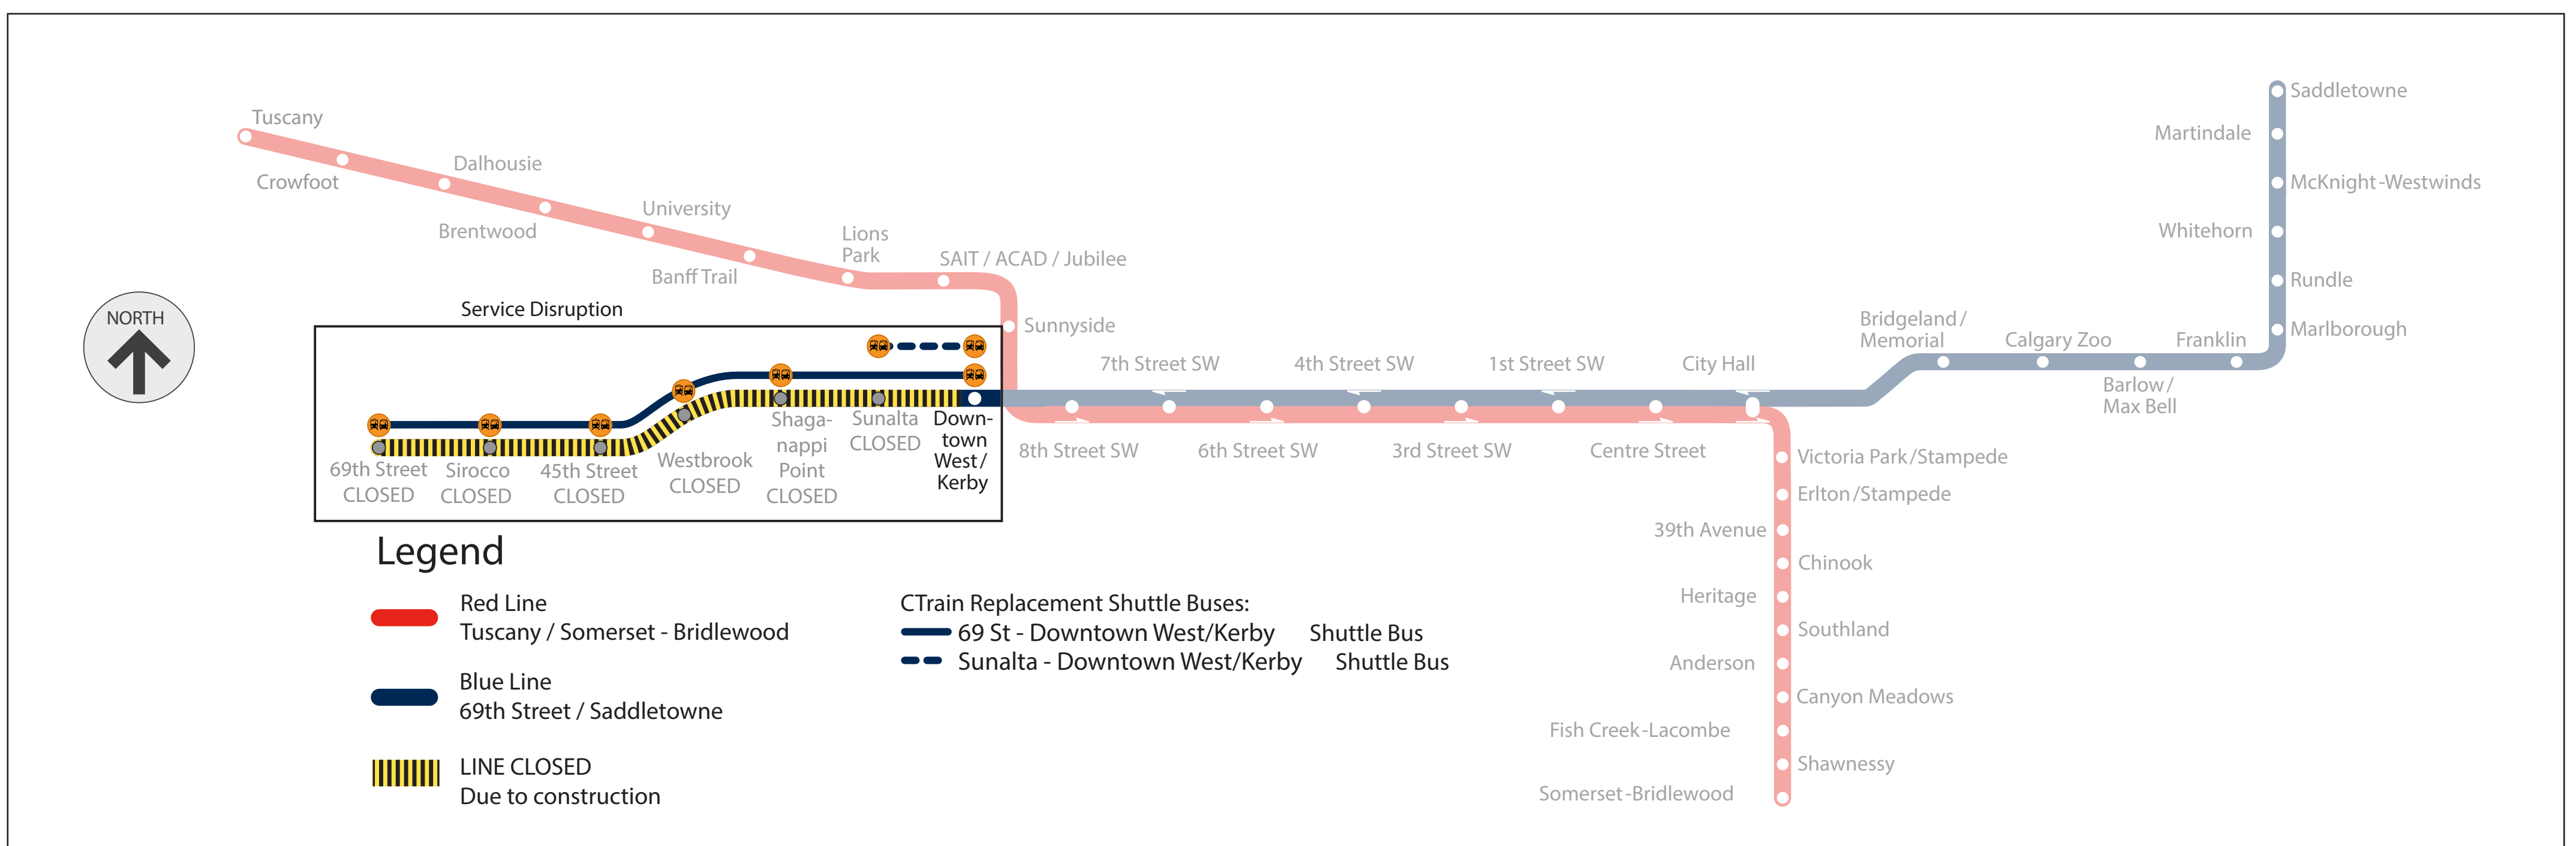

Blue Line West CLOSED March 24 until 7:00 pm

Shuttle buses replace CTrains between Downtown West/Kerby and 69 Street stations

Catch shuttle buses on 11 St SW

Downtown West/Kerby Station

Going west (69 Street)

Take the 69 Street Station shuttle, which stops at all stations between here and 69 Street, except for Sunalta Station.

Going to Sunalta Station

Take the Sunalta shuttle. It runs between here and Sunalta Station only.

Going east (Saddletowne)

CTrains are running from this station.