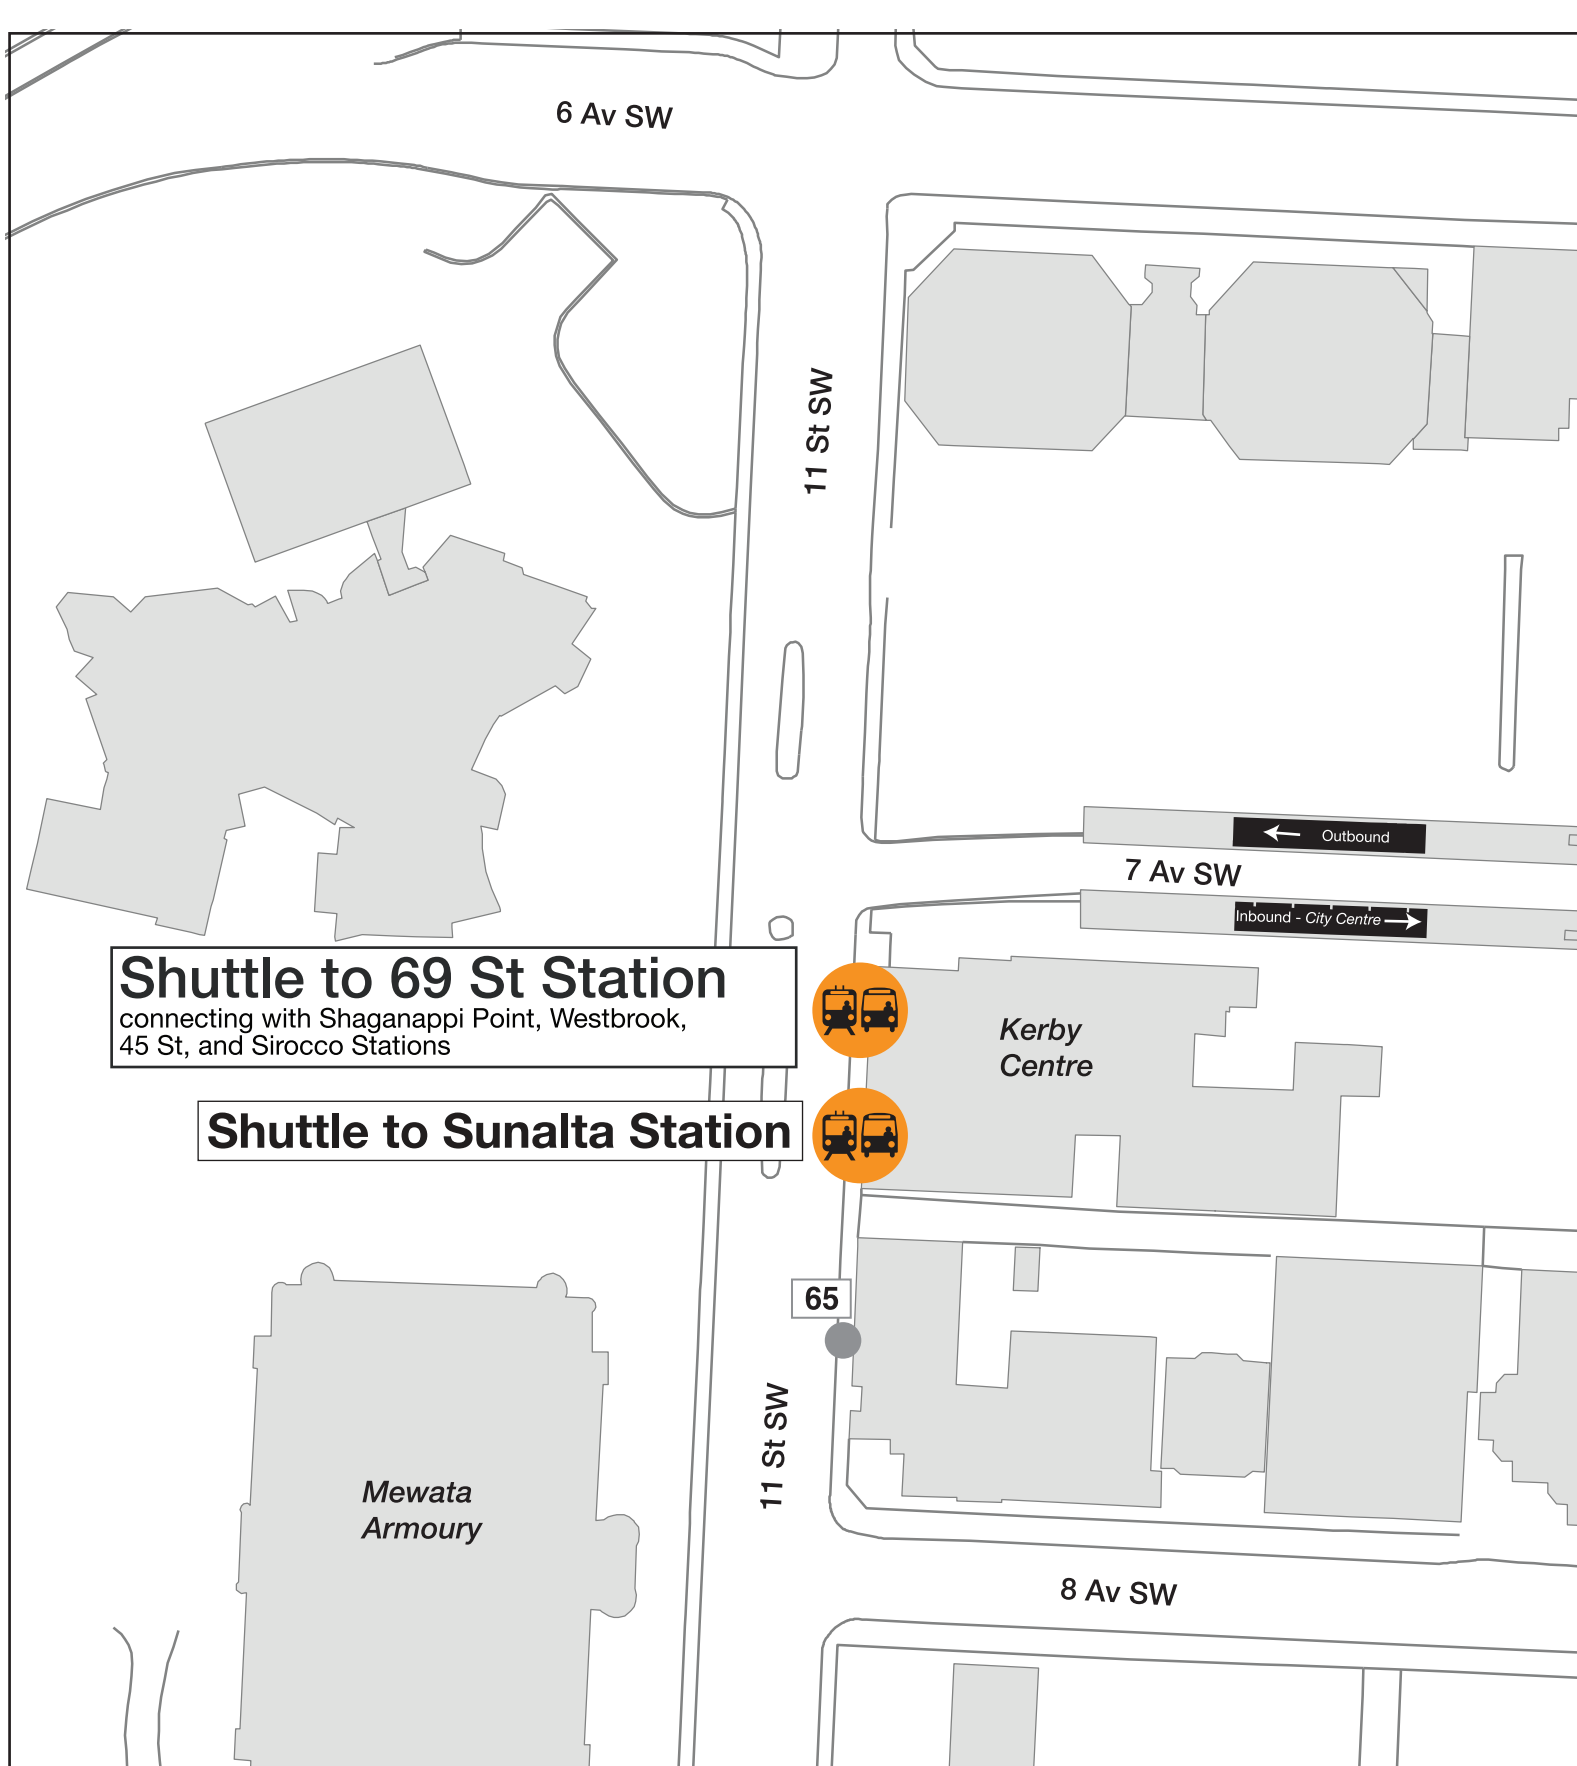

Blue Line West CLOSED March 24 until 7:00 pm

Shuttle buses replace CTrains between Downtown West/Kerby and 69 Street stations

Catch shuttle buses on 11 St SW

Downtown West/Kerby Station

Going west (69 Street)

Take the 69 Street Station shuttle, which stops at all stations between here and 69 Street, except for Sunalta Station.

Going to Sunalta Station

Take the Sunalta shuttle. It runs between here and Sunalta Station only.

Going east (Saddletowne)

CTrains are running from this station.