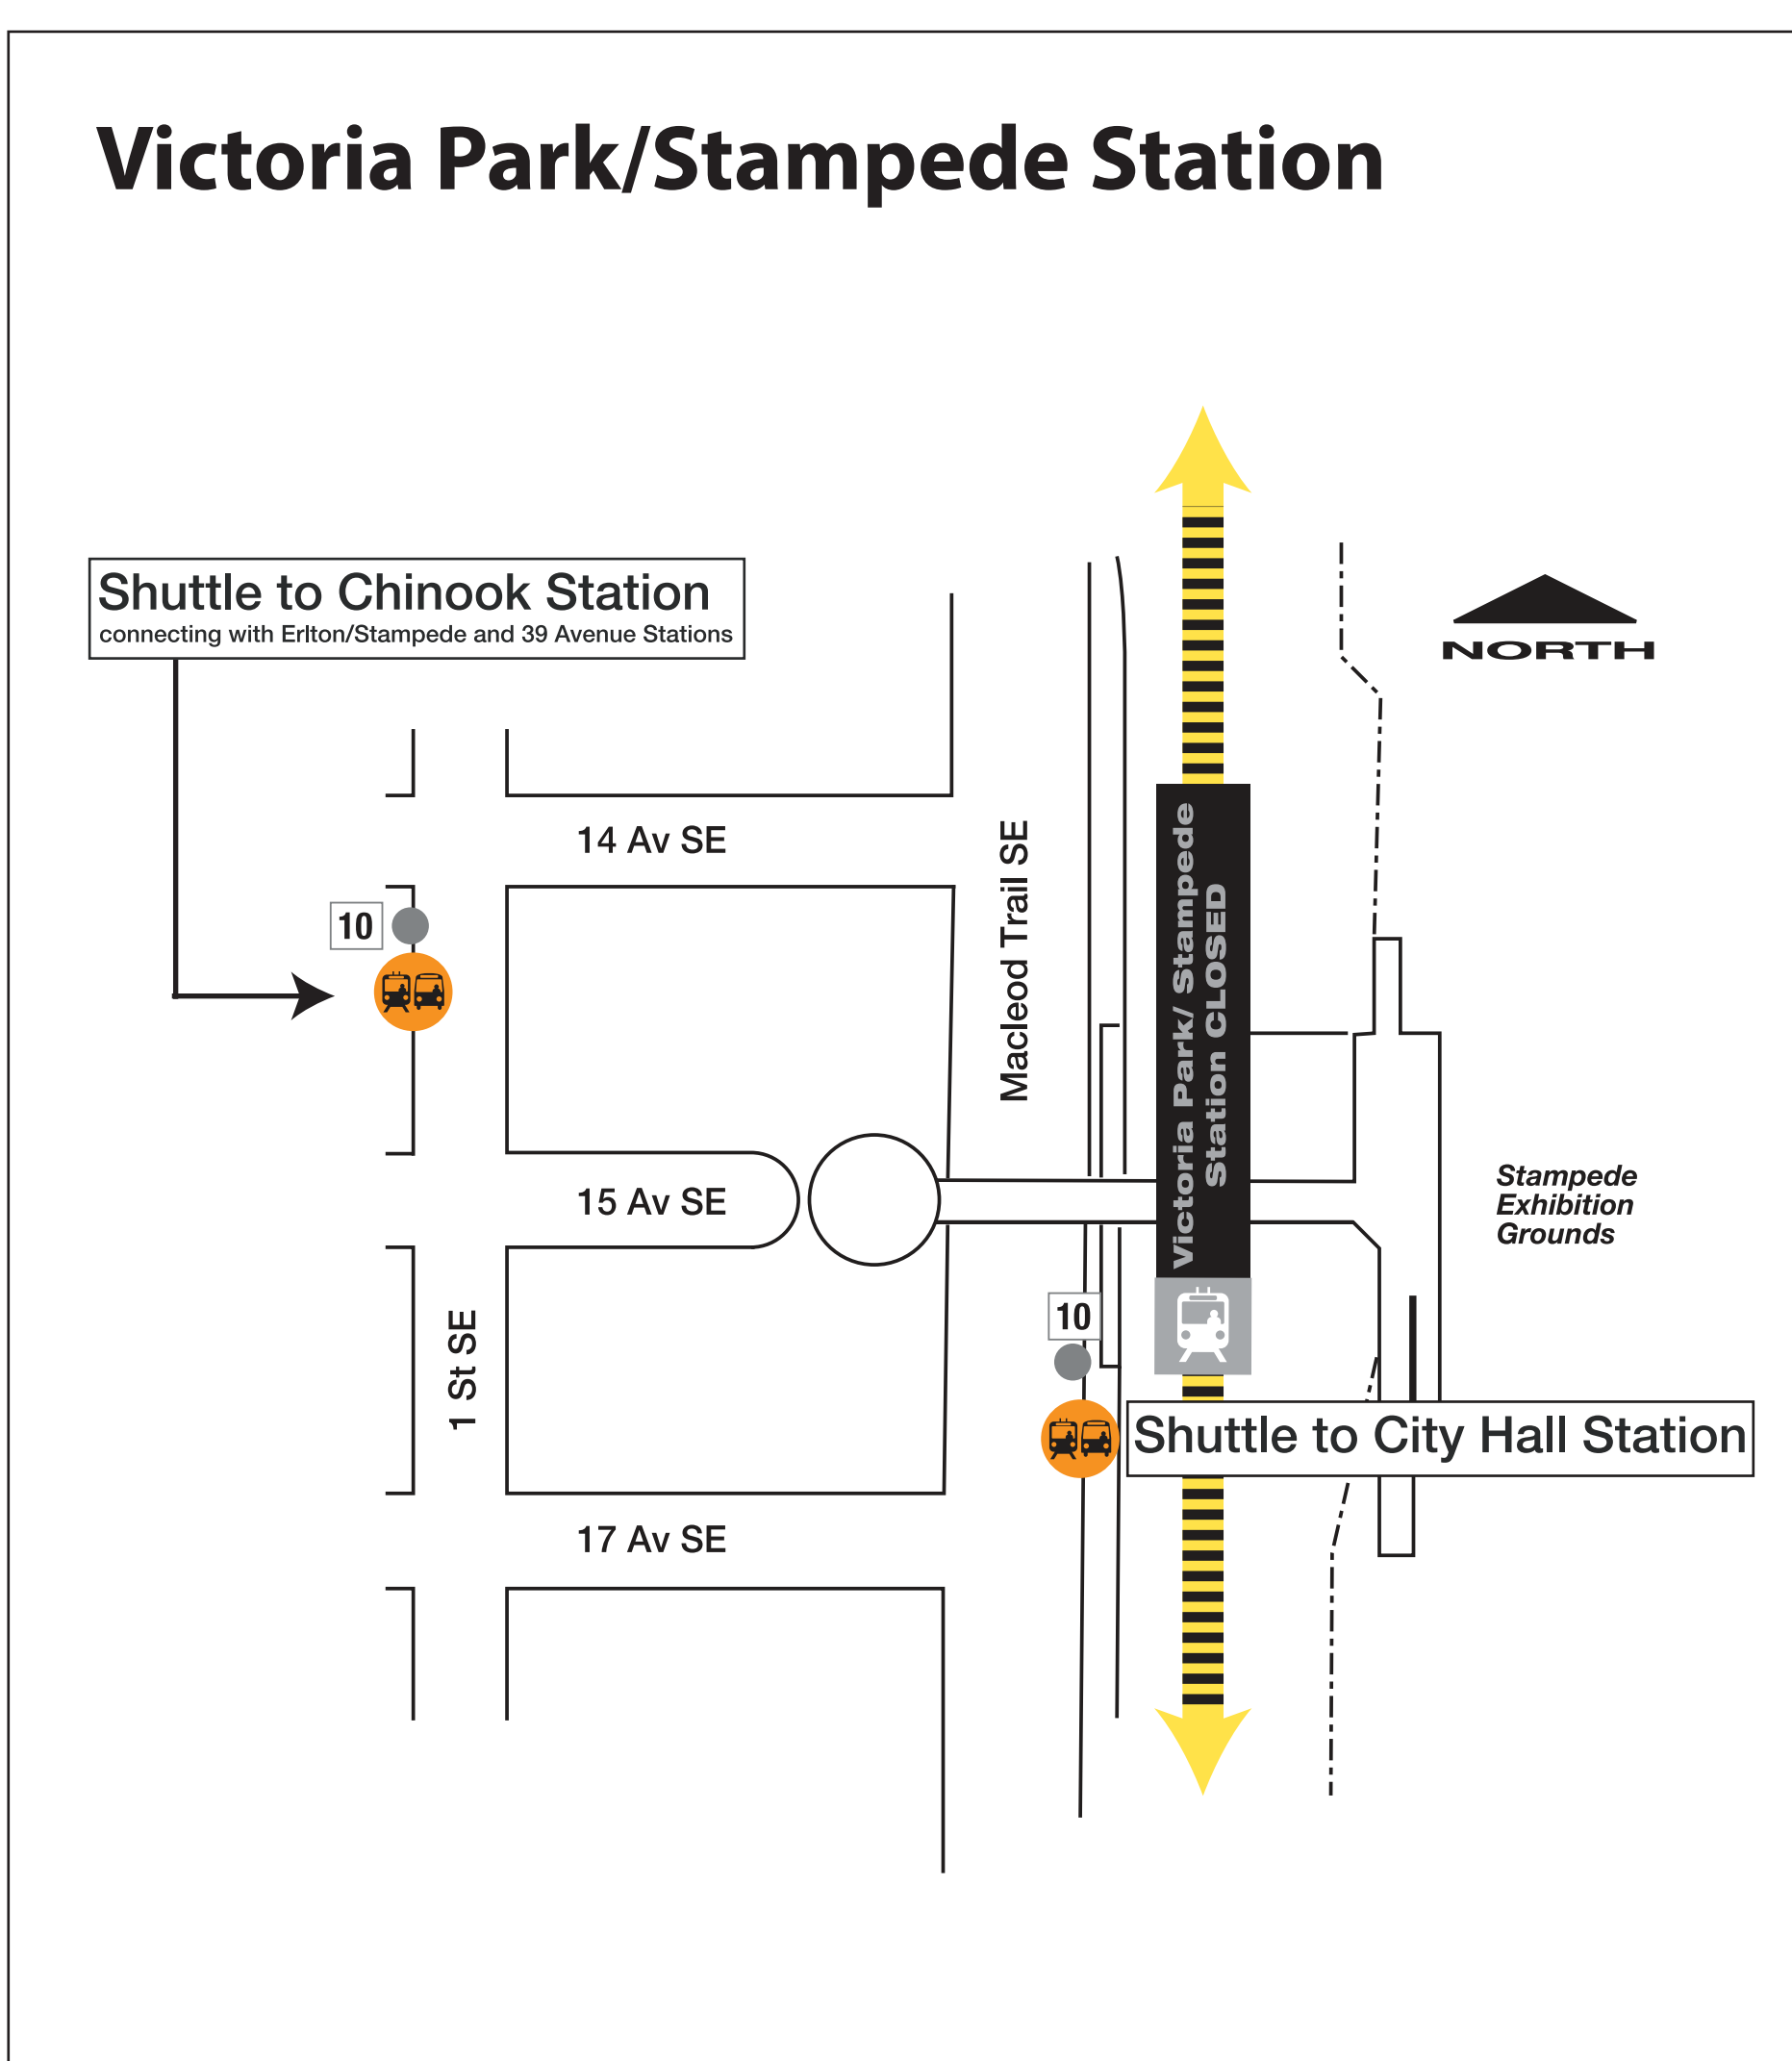

Victoria Park Station CLOSED June 15-16

Shuttle buses replace CTrains between City Hall and Chinook stations

Where to catch shuttle buses

Going south (Somerset)

Catch the shuttle bus on 1 Street at 14 Ave SE. It goes to Erlton, 39 Avenue and Chinook stations. You can catch the Somerset CTrain from Chinook Station.

Going north (Tuscany)

Catch the shuttle bus on Macleod Trail, next to this station. It goes to City Hall Station where you can catch all other CTrains.