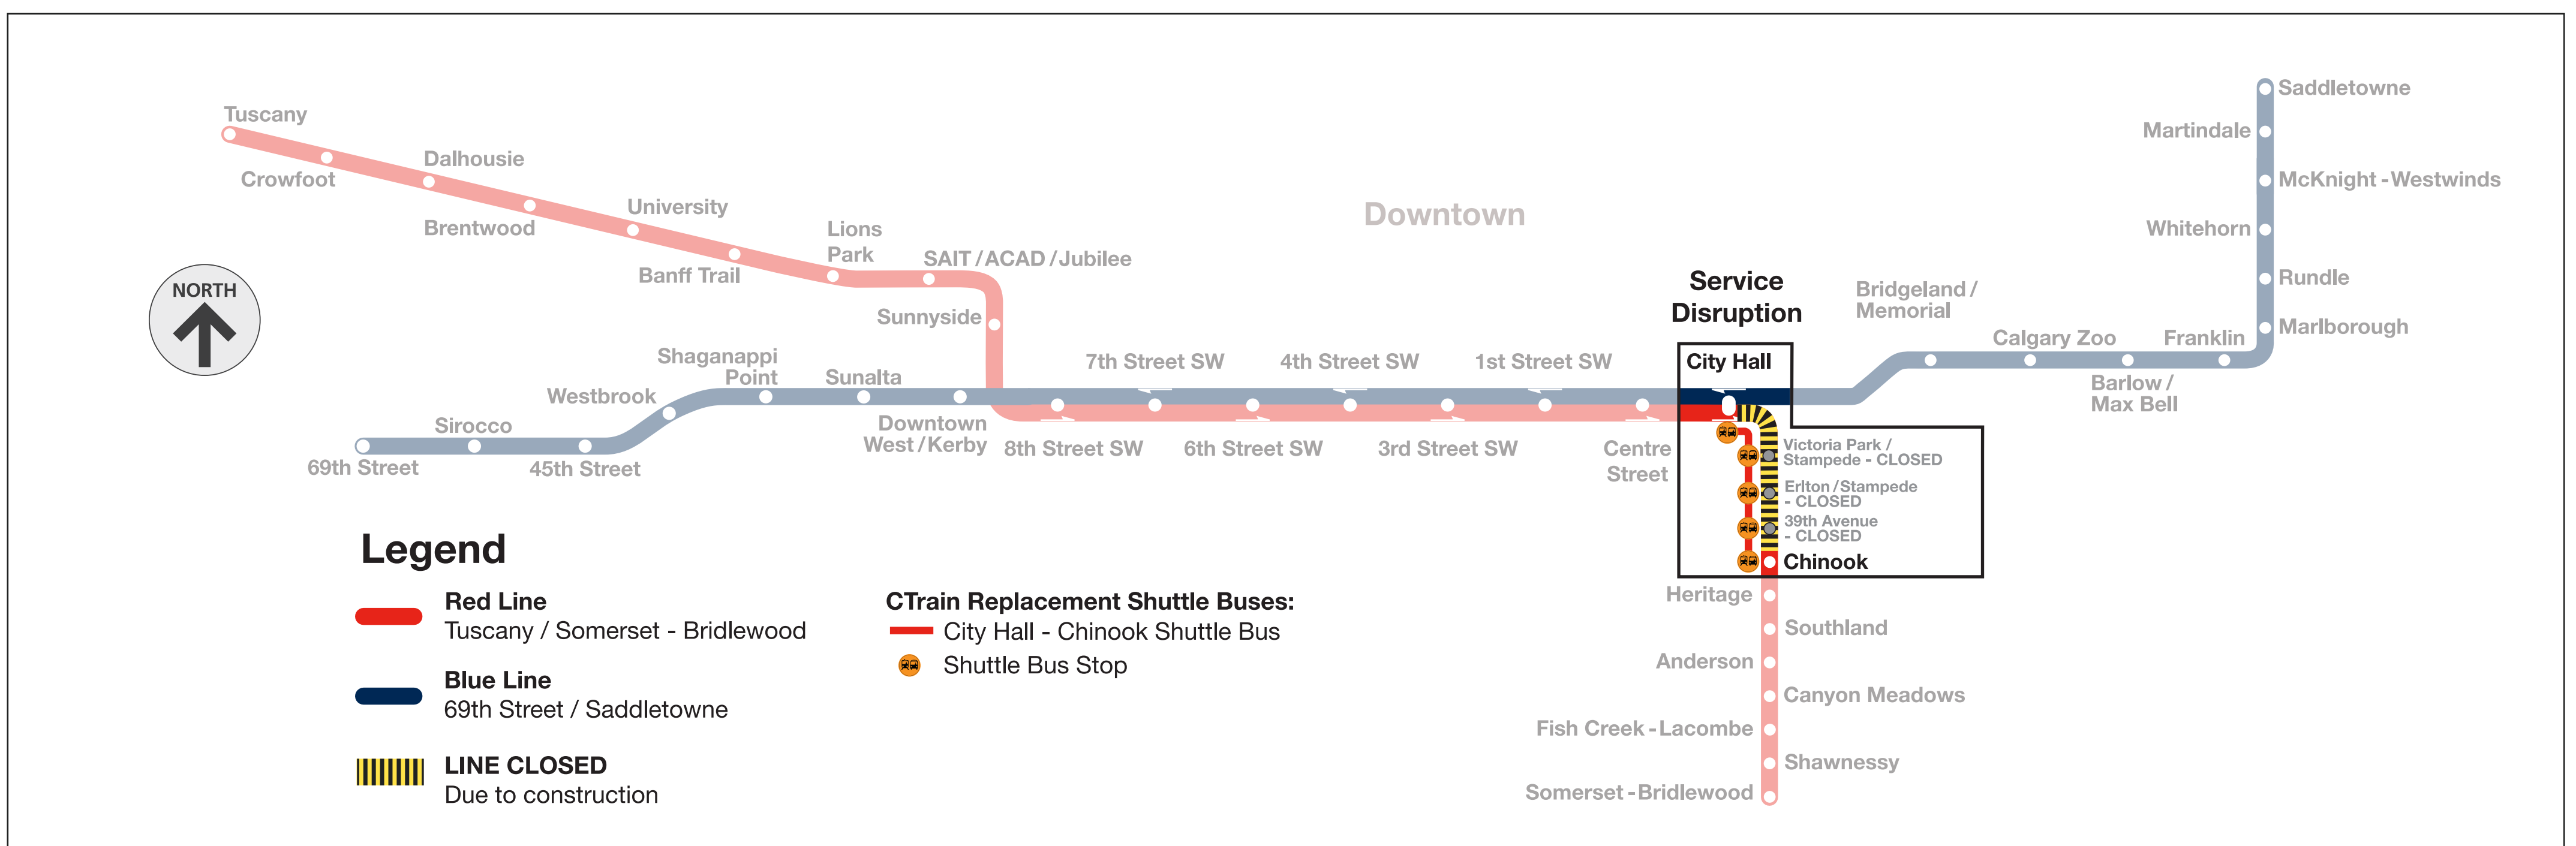

Victoria Park Station CLOSED June 15-16

Shuttle buses replace CTrains between City Hall and Chinook stations

Where to catch shuttle buses

Going south (Somerset)

Catch the shuttle bus on 1 Street at 14 Ave SE. It goes to Erlton, 39 Avenue and Chinook stations. You can catch the Somerset CTrain from Chinook Station.

Going north (Tuscany)

Catch the shuttle bus on Macleod Trail, next to this station. It goes to City Hall Station where you can catch all other CTrains.