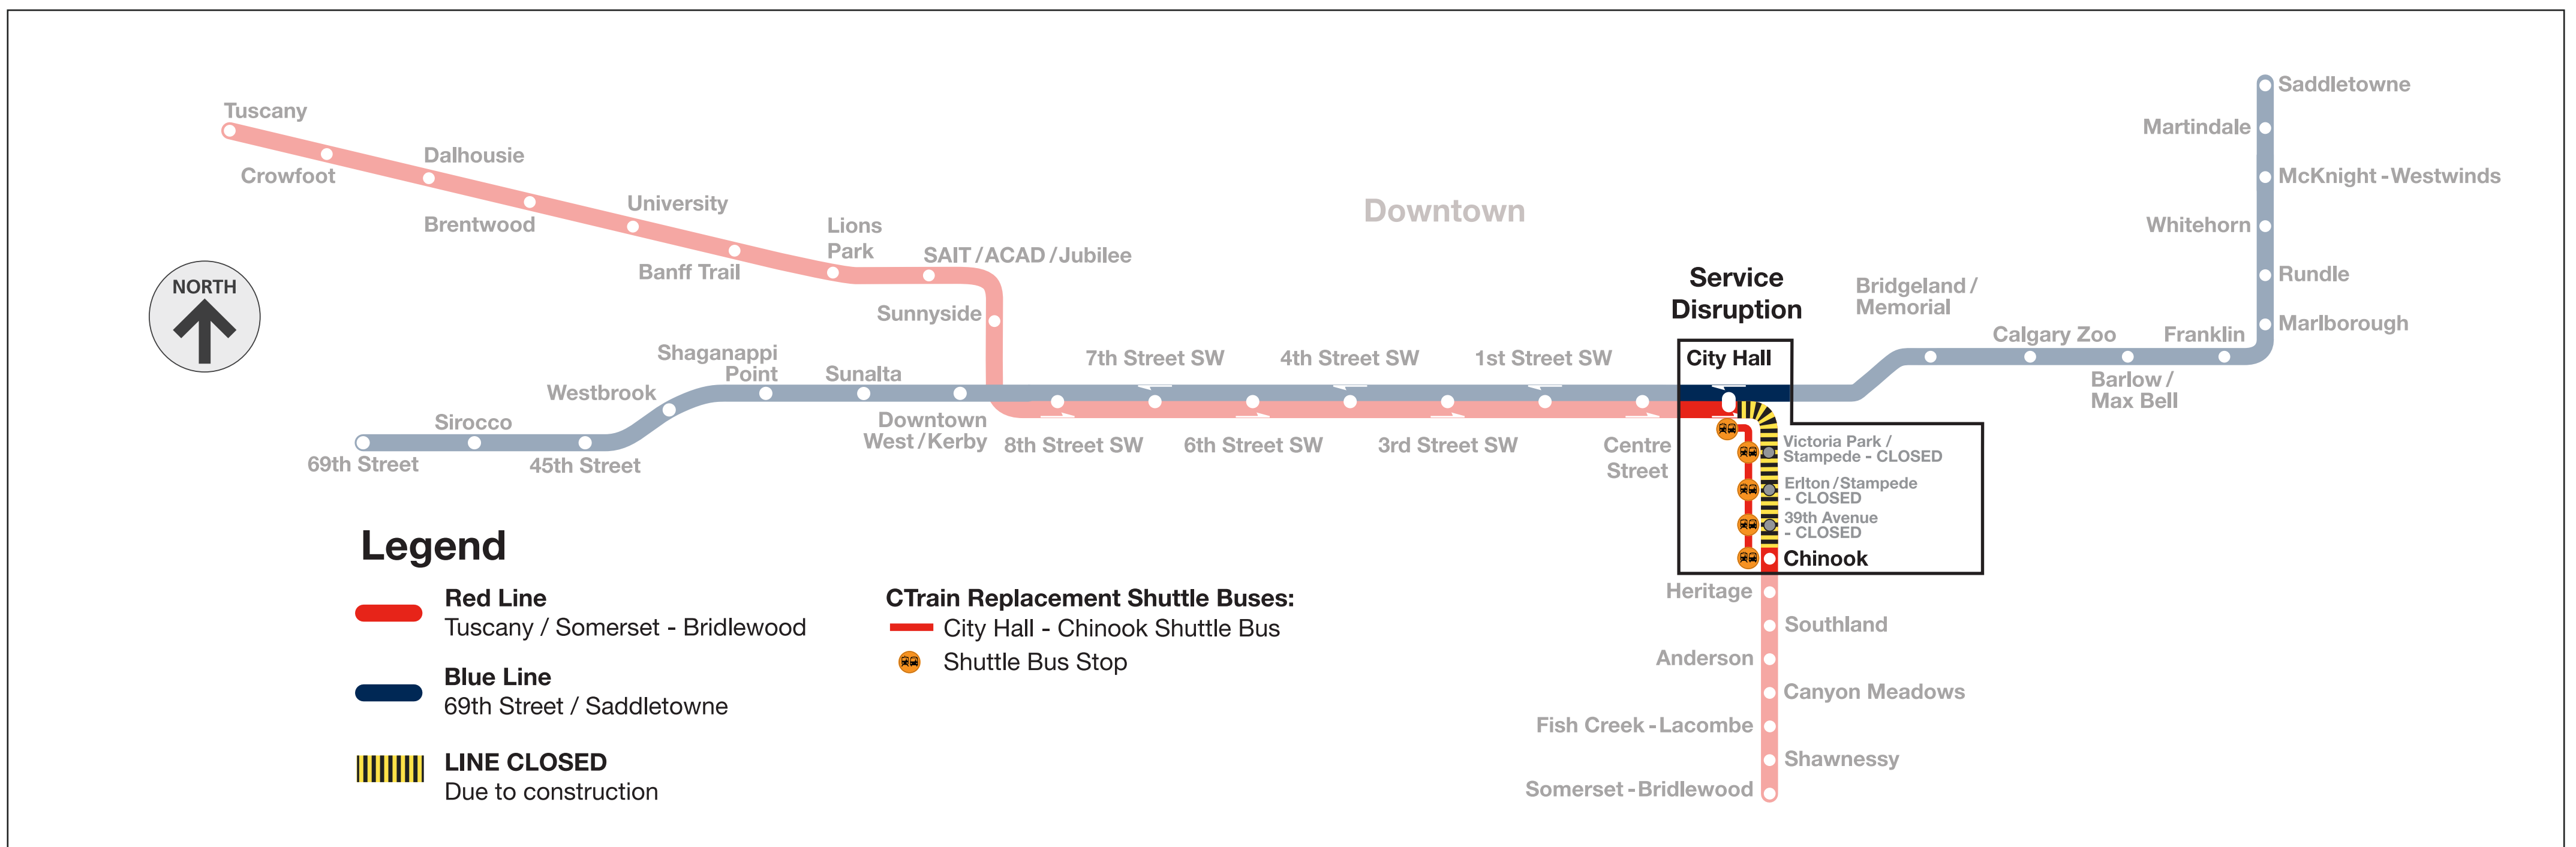

# Erlton Station CLOSED June 15-16

## Where to catch shuttle buses

### Going south (Somerset)

Catch the shuttle bus across the street, near Humpty's. It goes to 39 Avenue and Chinook stations. You can catch the Somerset CTrain from Chinook Station.

### Going north (Tuscany)

Catch the shuttle bus on Macleod Trail, next to this station. It goes to Victoria Park and City Hall stations. You can catch all other CTrains at City Hall Station.