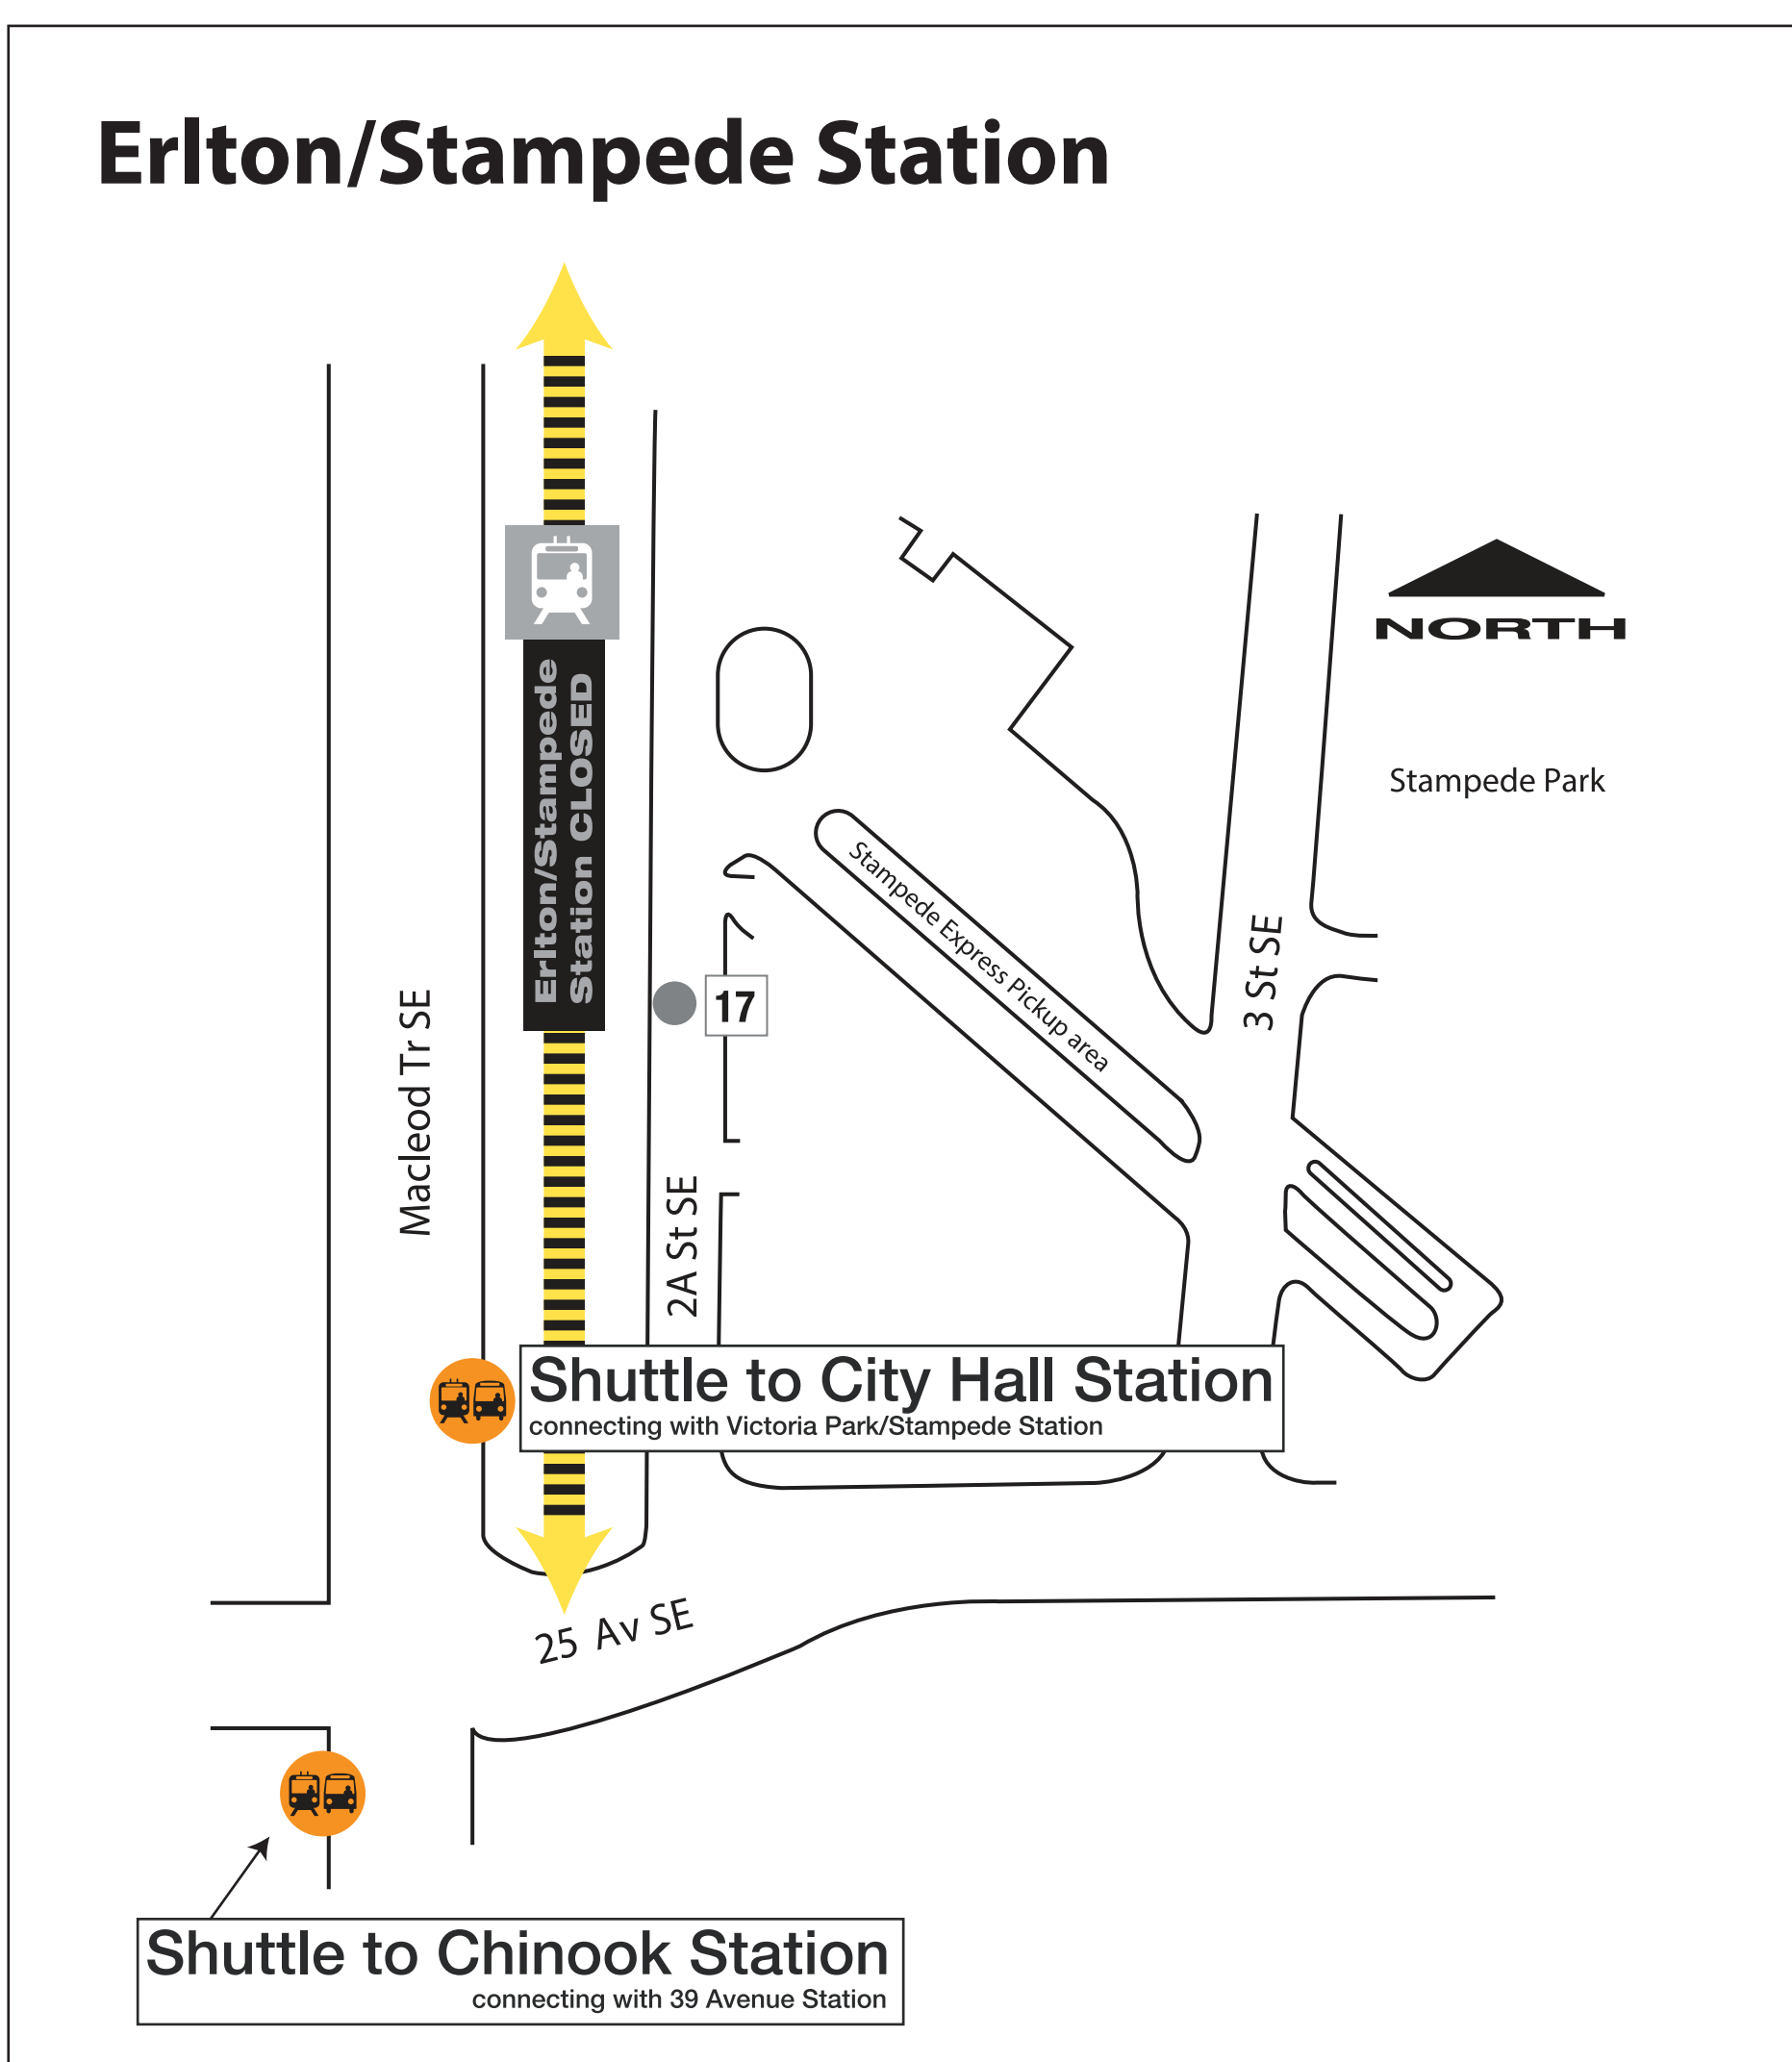

# Erlton Station CLOSED June 15-16

## Where to catch shuttle buses

### Going south (Somerset)

Catch the shuttle bus across the street, near Humpty's. It goes to 39 Avenue and Chinook stations. You can catch the Somerset CTrain from Chinook Station.

### Going north (Tuscany)

Catch the shuttle bus on Macleod Trail, next to this station. It goes to Victoria Park and City Hall stations. You can catch all other CTrains at City Hall Station.