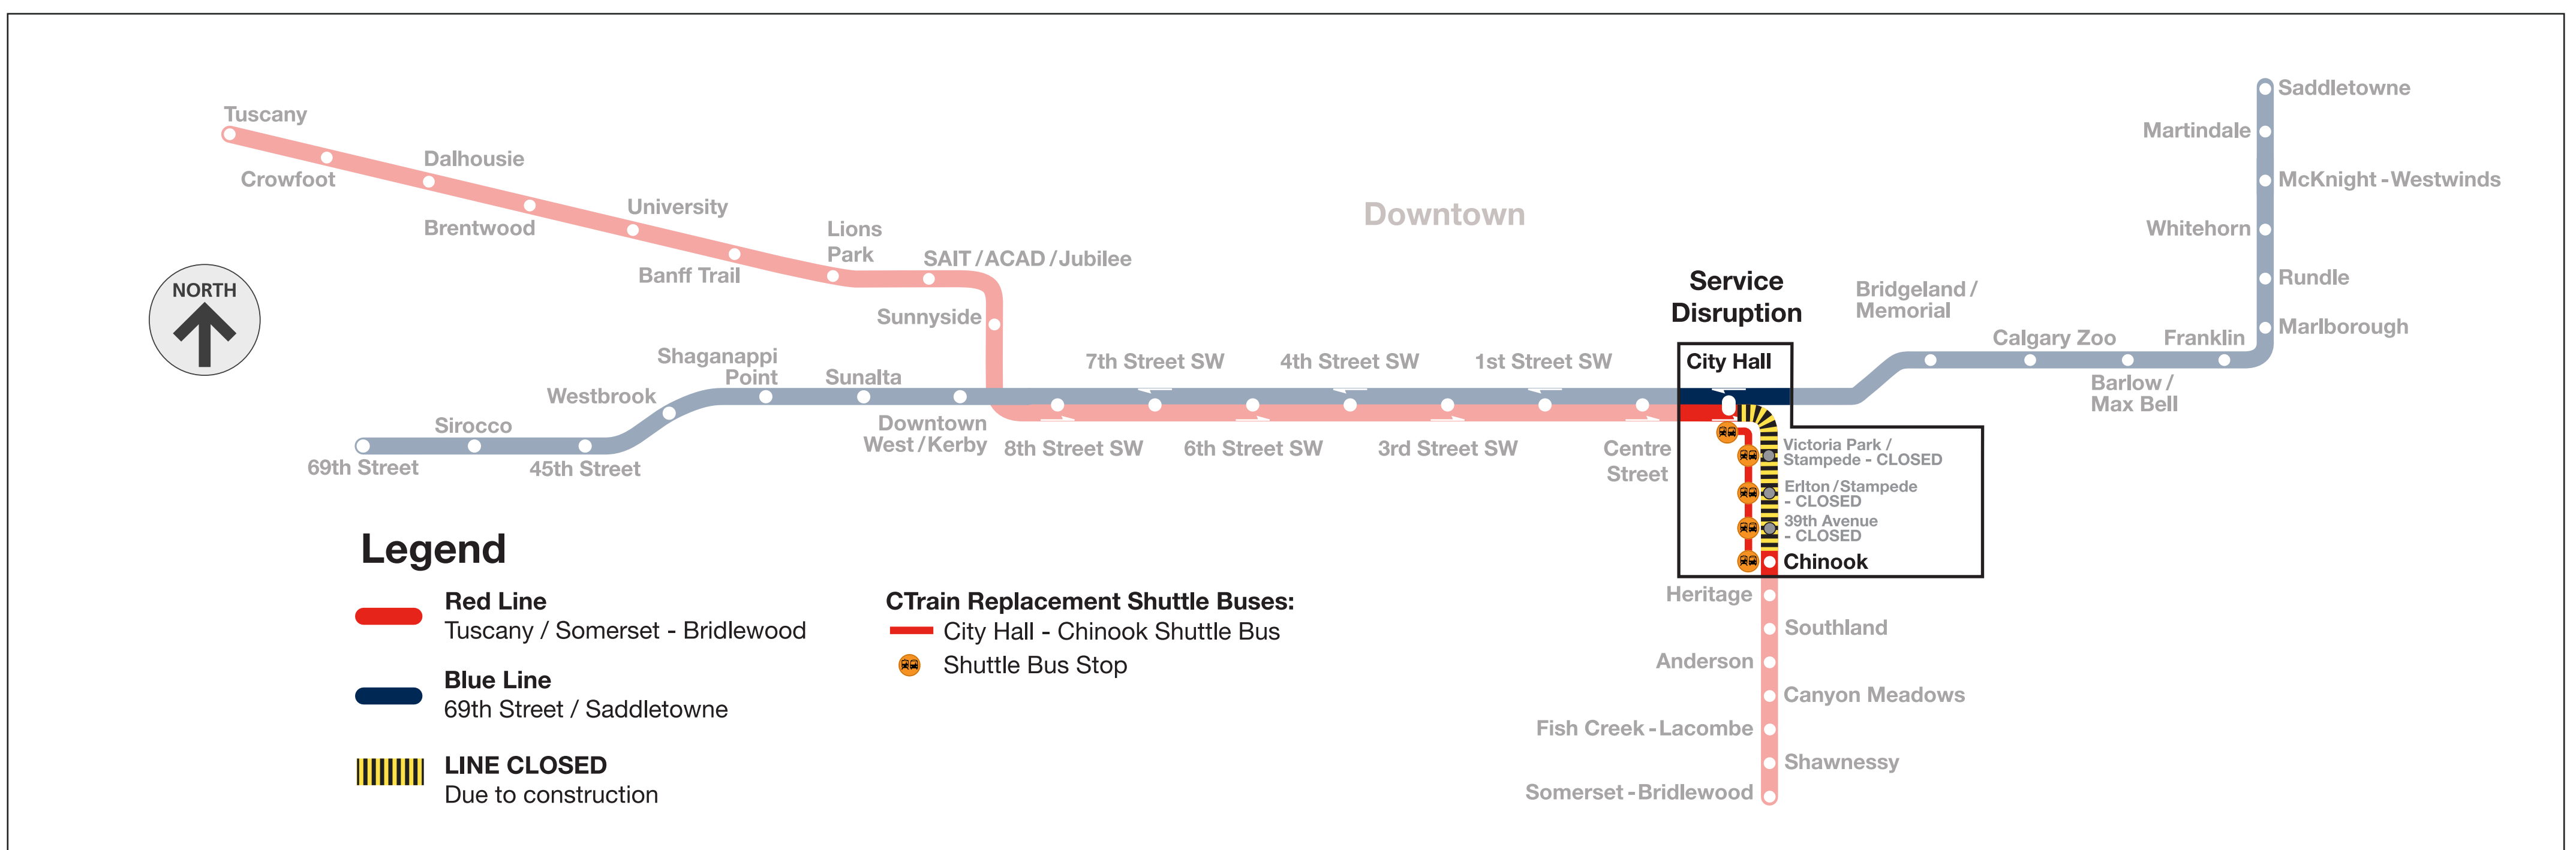

Chinook to City Hall CLOSED June 15-16

Shuttle buses replace CTrains between Chinook and City Hall stations

Catch shuttles at the bus loop

Going north (Tuscany)

Catch the shuttle bus at the bus loop. It goes to City Hall Station, with stops at 39 Avenue, Erlton and Victoria Park. You can catch all other CTrains at City Hall Station.

Going south (Somerset)

CTrains are running from this station.