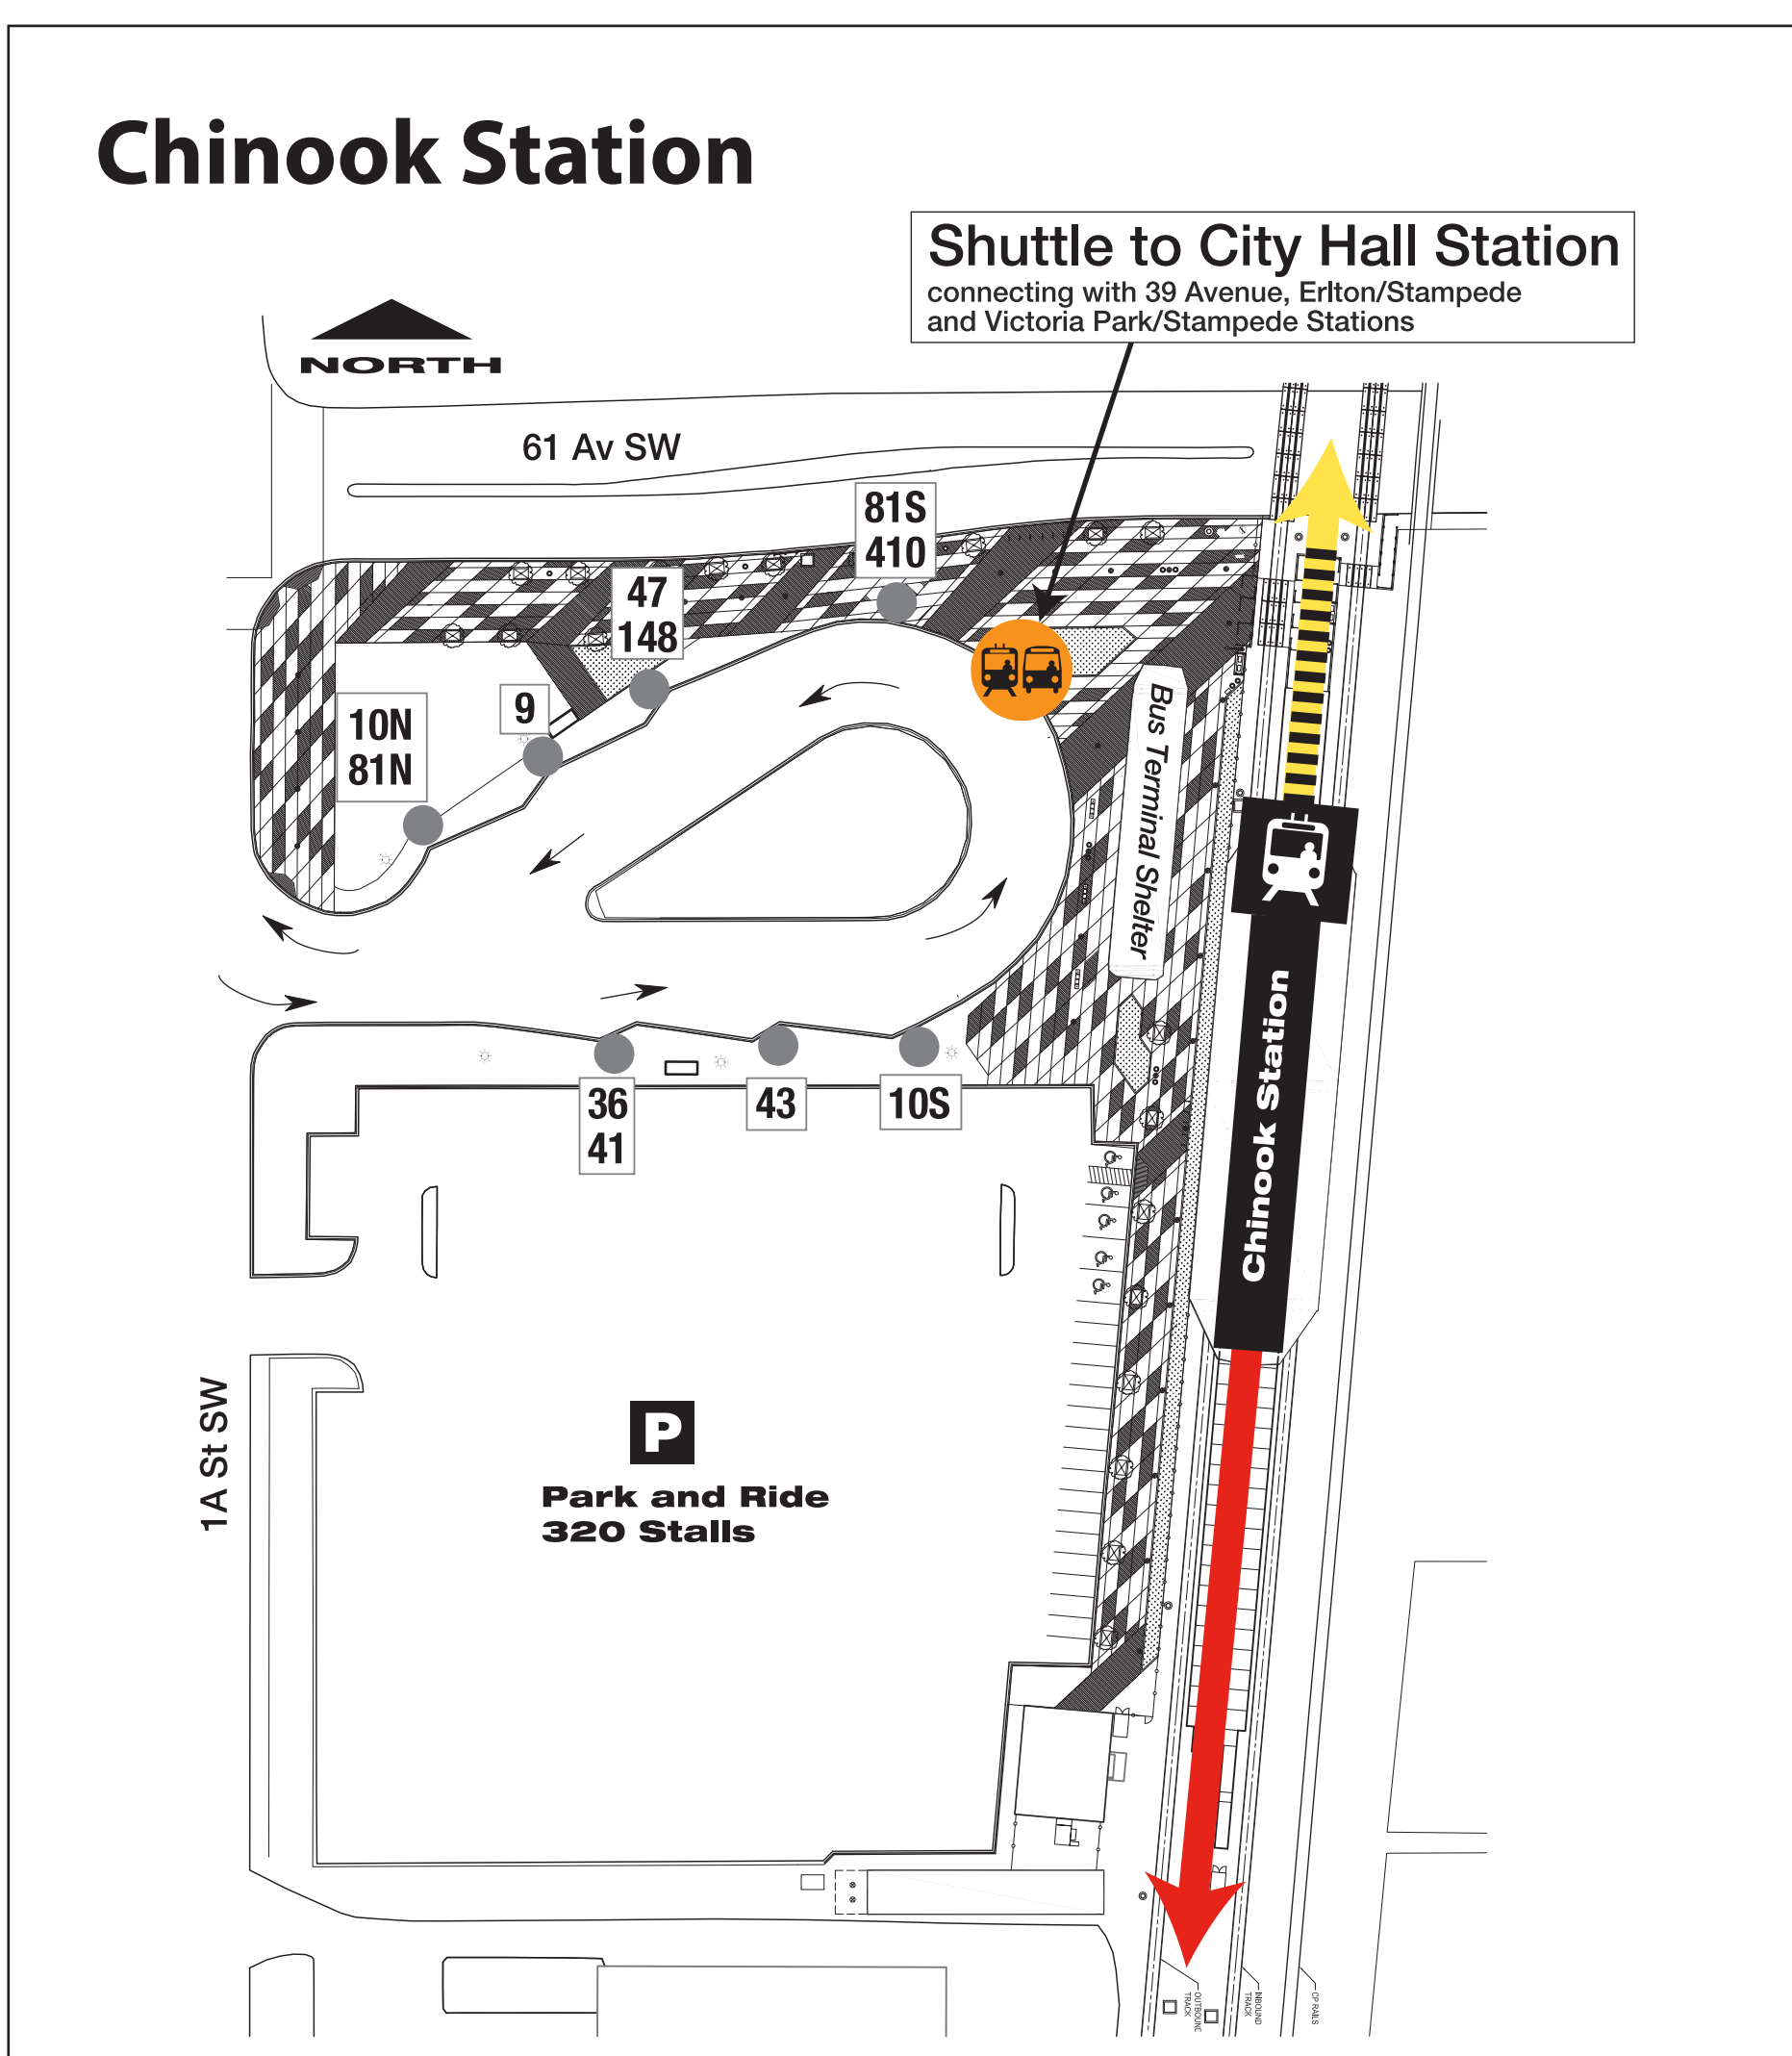

Chinook to City Hall CLOSED June 15-16

Shuttle buses replace CTrains between Chinook and City Hall stations

Catch shuttles at the bus loop

Going north (Tuscany)

Catch the shuttle bus at the bus loop. It goes to City Hall Station, with stops at 39 Avenue, Erlton and Victoria Park. You can catch all other CTrains at City Hall Station.

Going south (Somerset)

CTrains are running from this station.