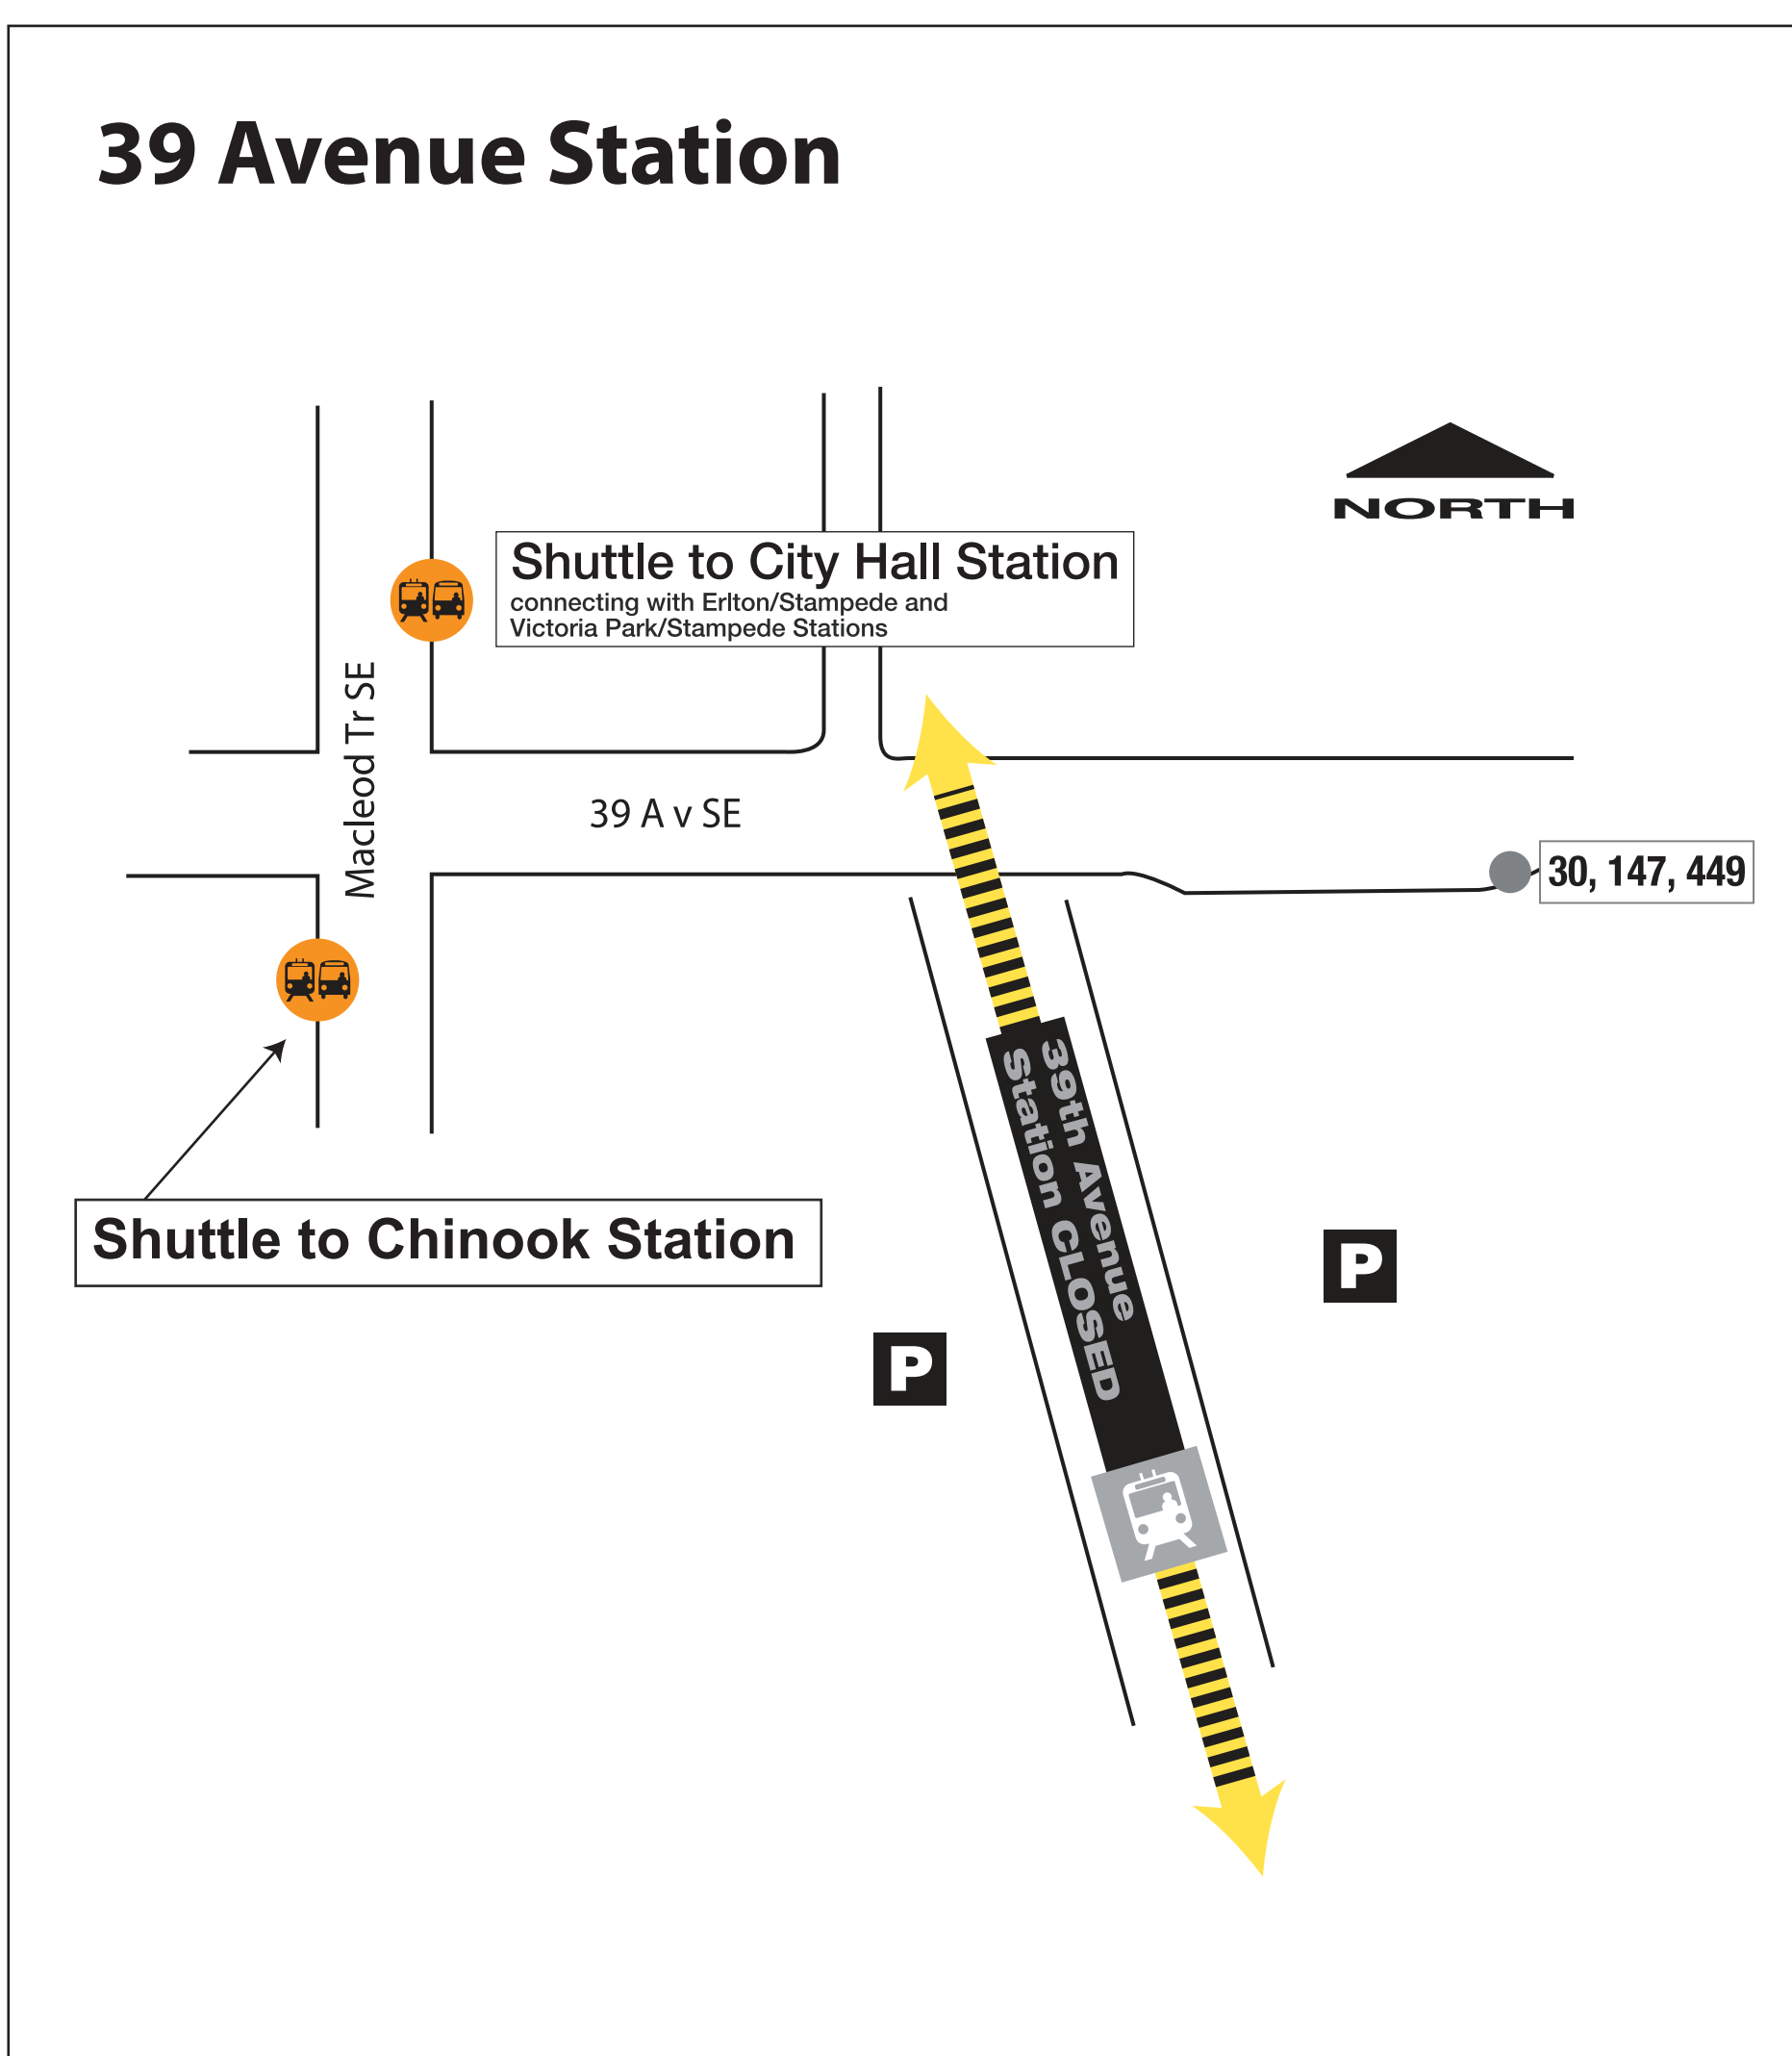

39 Avenue Station CLOSED June 15-16

Shuttle buses replace CTrains between City Hall and Chinook stations

Catch shuttle buses on Macleod Trail

Going south (Somerset)

Catch the shuttle bus on the far side of Macleod Trail at 39 Ave SE. It goes to Chinook Station where you can catch the Somerset CTrain.

Going north (Tuscany)

Catch the shuttle bus on the near side of Macleod Trail at 39 Ave SE. It goes to City Hall Station (with stops at Ertton and Victoria Park). You can catch all other CTrains at City Hall Station.