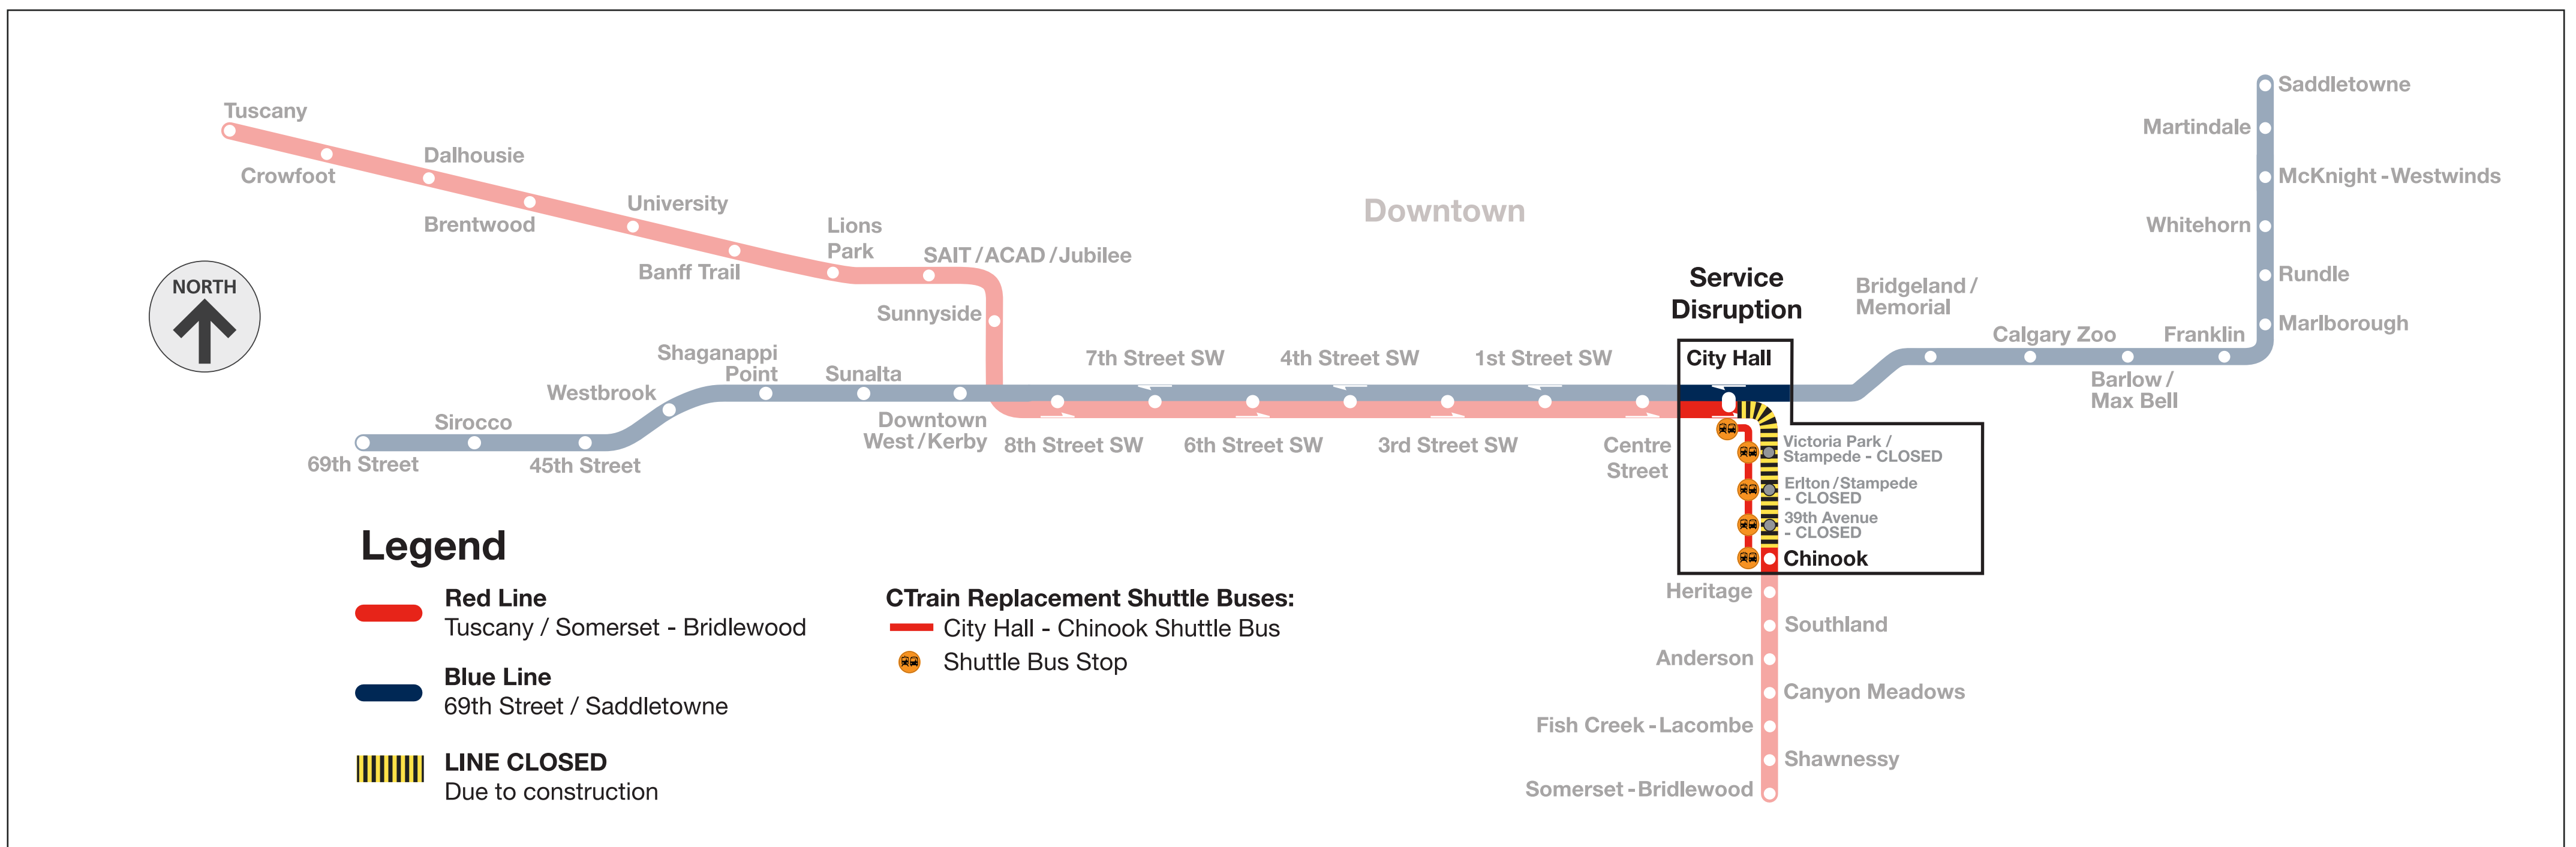

39 Avenue Station CLOSED June 15-16

Shuttle buses replace CTrains between City Hall and Chinook stations

Catch shuttle buses on Macleod Trail

Going south (Somerset)

Catch the shuttle bus on the far side of Macleod Trail at 39 Ave SE. It goes to Chinook Station where you can catch the Somerset CTrain.

Going north (Tuscany)

Catch the shuttle bus on the near side of Macleod Trail at 39 Ave SE. It goes to City Hall Station (with stops at Ertton and Victoria Park). You can catch all other CTrains at City Hall Station.