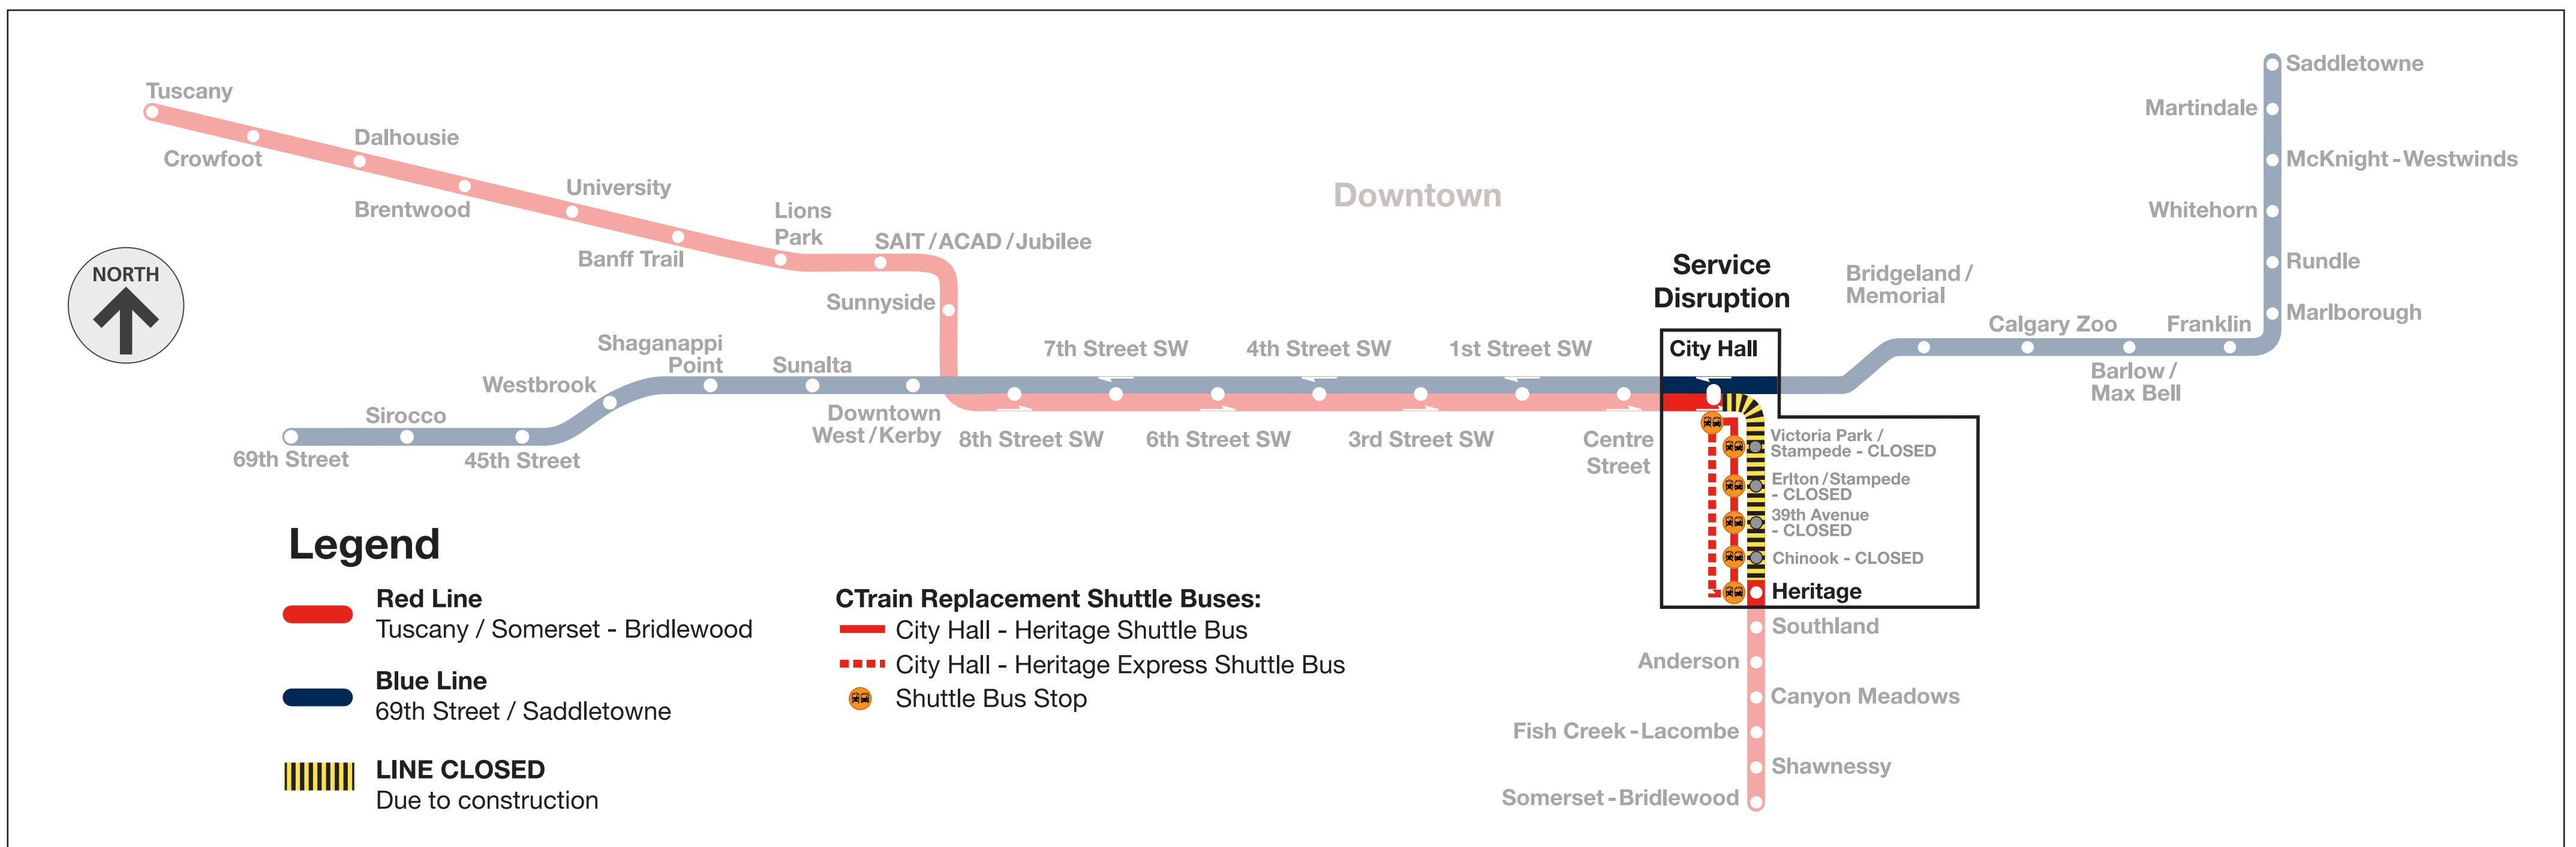

# Heritage to City Hall CLOSED Sept. 16-17

**Shuttle buses replace CTrains between Heritage and City Hall stations**

## Catch shuttles at the bus loop

### Going north (Tuscany)

- **Station-to-station shuttle** - stops at all stations from here to City Hall.
- **Express shuttle** - goes directly to City Hall station.

### Going south (Somerset)

CTrains are running from this station.