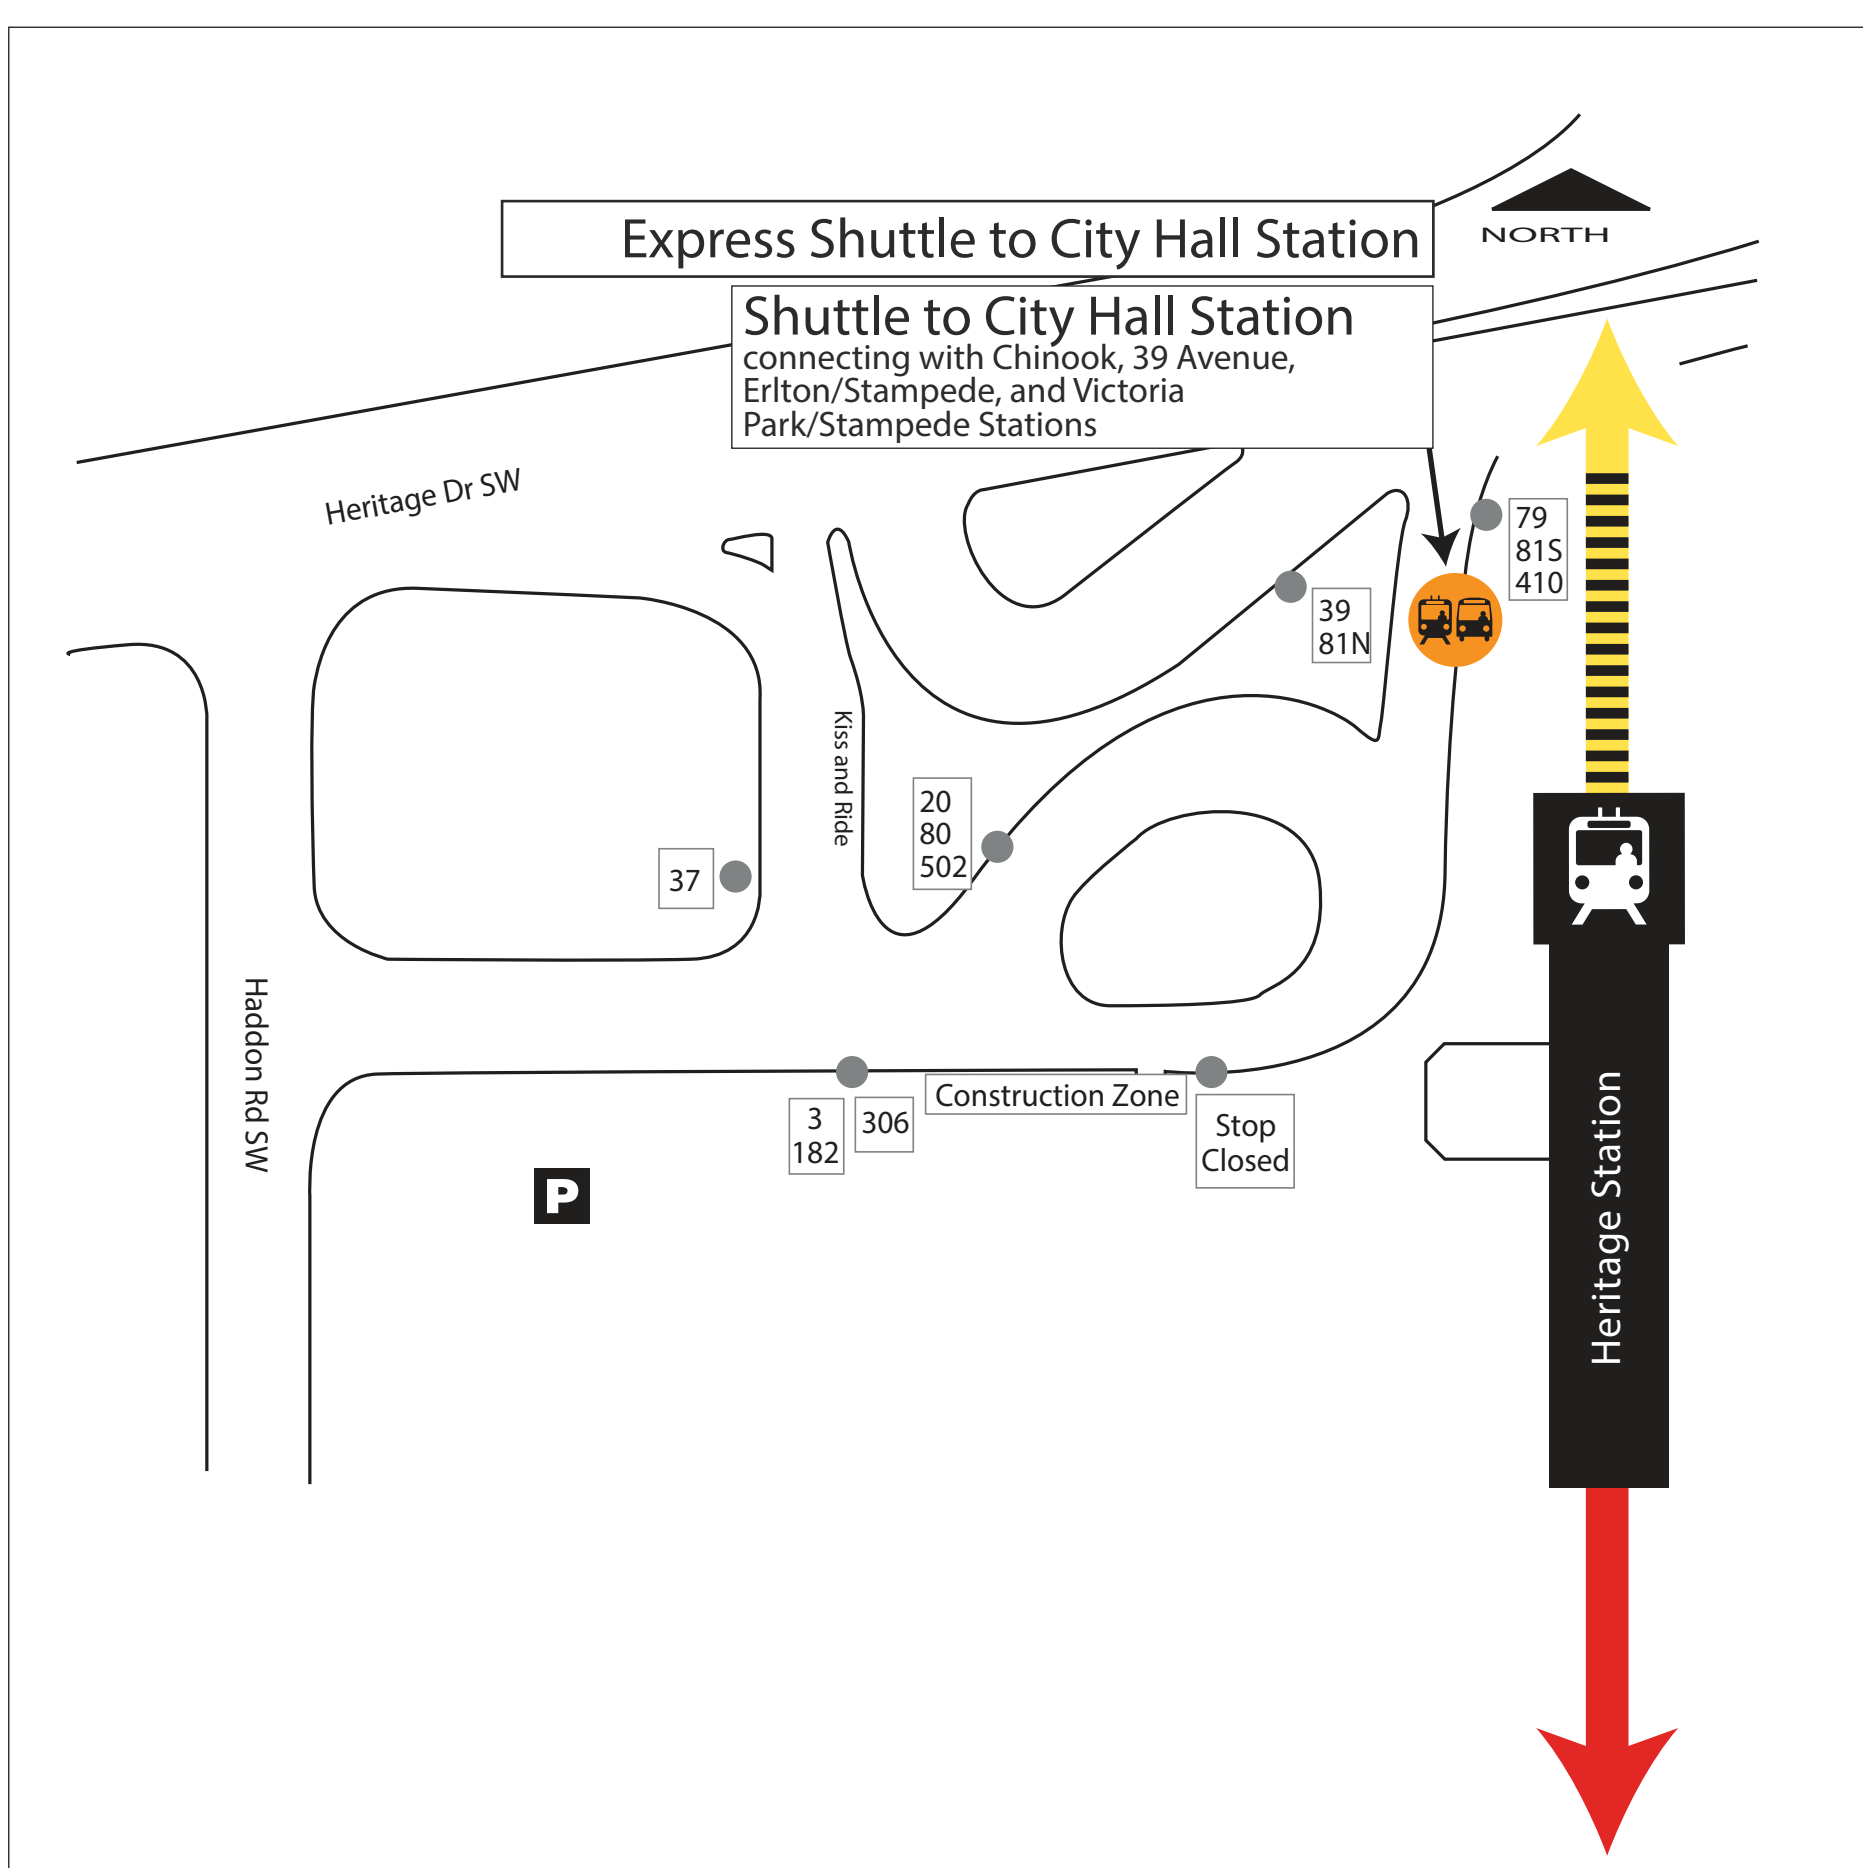

# Heritage to City Hall CLOSED Sept. 16-17

**Shuttle buses replace CTrains between Heritage and City Hall stations**

## Catch shuttles at the bus loop

### Going north (Tuscany)

- **Station-to-station shuttle** - stops at all stations from here to City Hall.
- **Express shuttle** - goes directly to City Hall station.

### Going south (Somerset)

CTrains are running from this station.