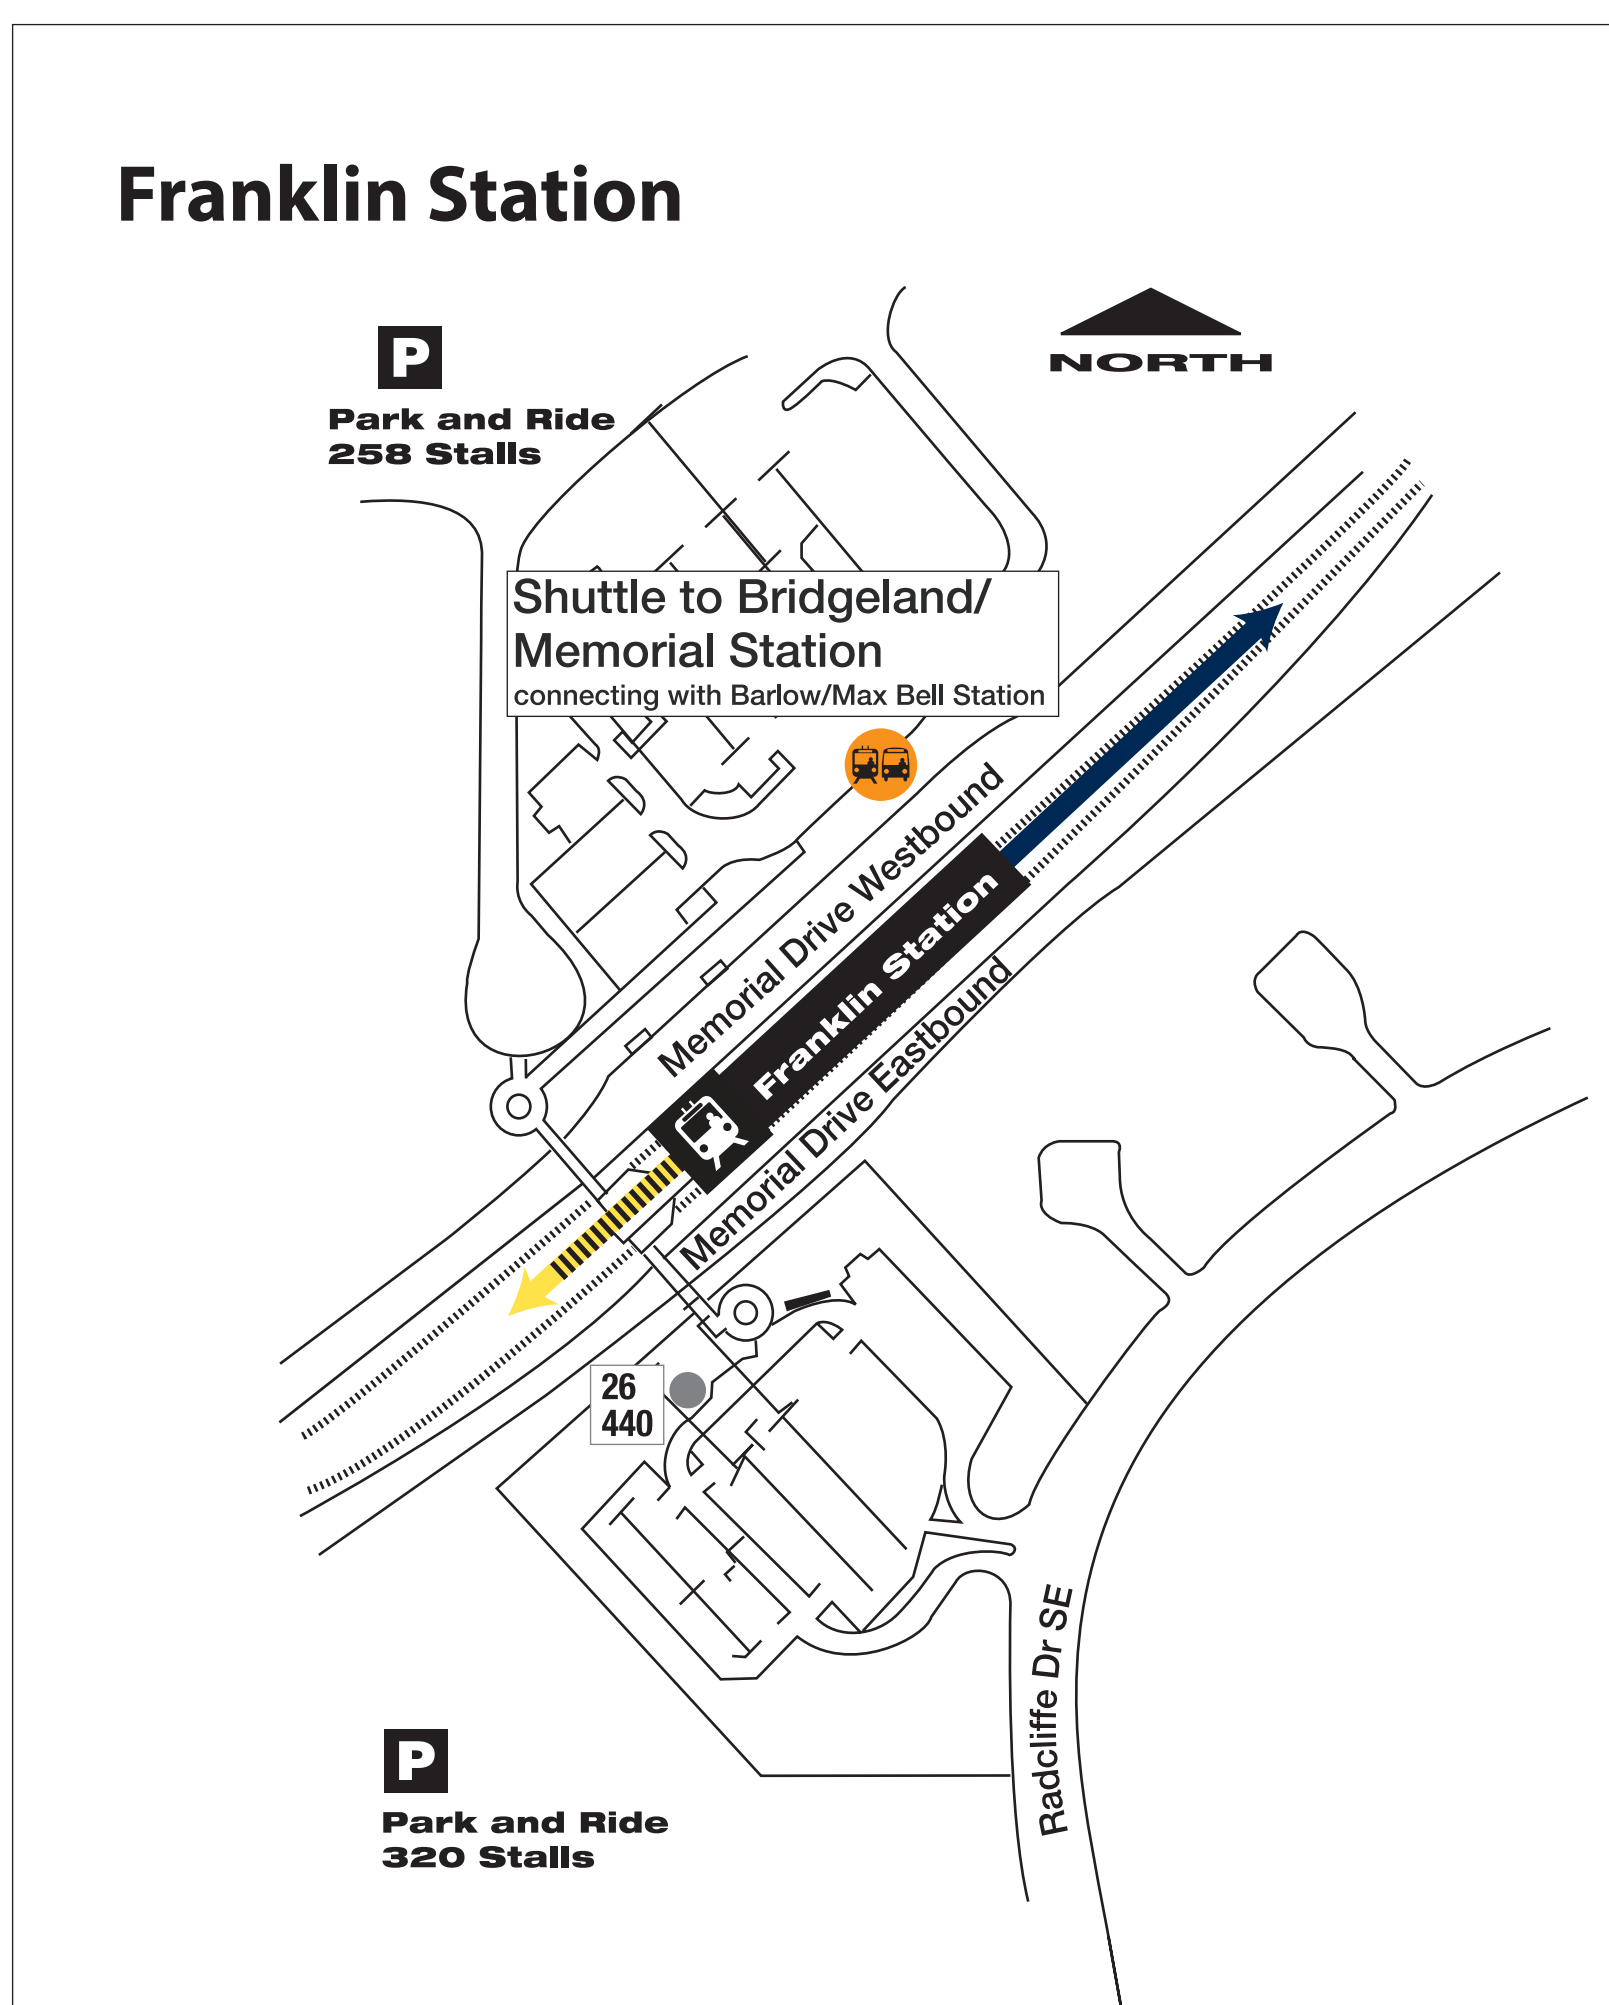

Zoo & Barlow/Max Bell Stations CLOSED April 28-29

Shuttle buses replace CTrains between Franklin and Bridgeland stations

Catch shuttle bus in north parking lot

To northeast (Saddletowne CTrain)
CTrains are running from this station.

To downtown (69 Street CTrain)
Take the shuttle bus, which stops at Barlow/Max Bell and Bridgeland stations. (It does **not** stop at Zoo Station).
You can catch the 69 Street CTrain from Bridgeland Station.

To the Calgary Zoo
Take the shuttle bus to Bridgeland station. From there, transfer to the Zoo shuttle.