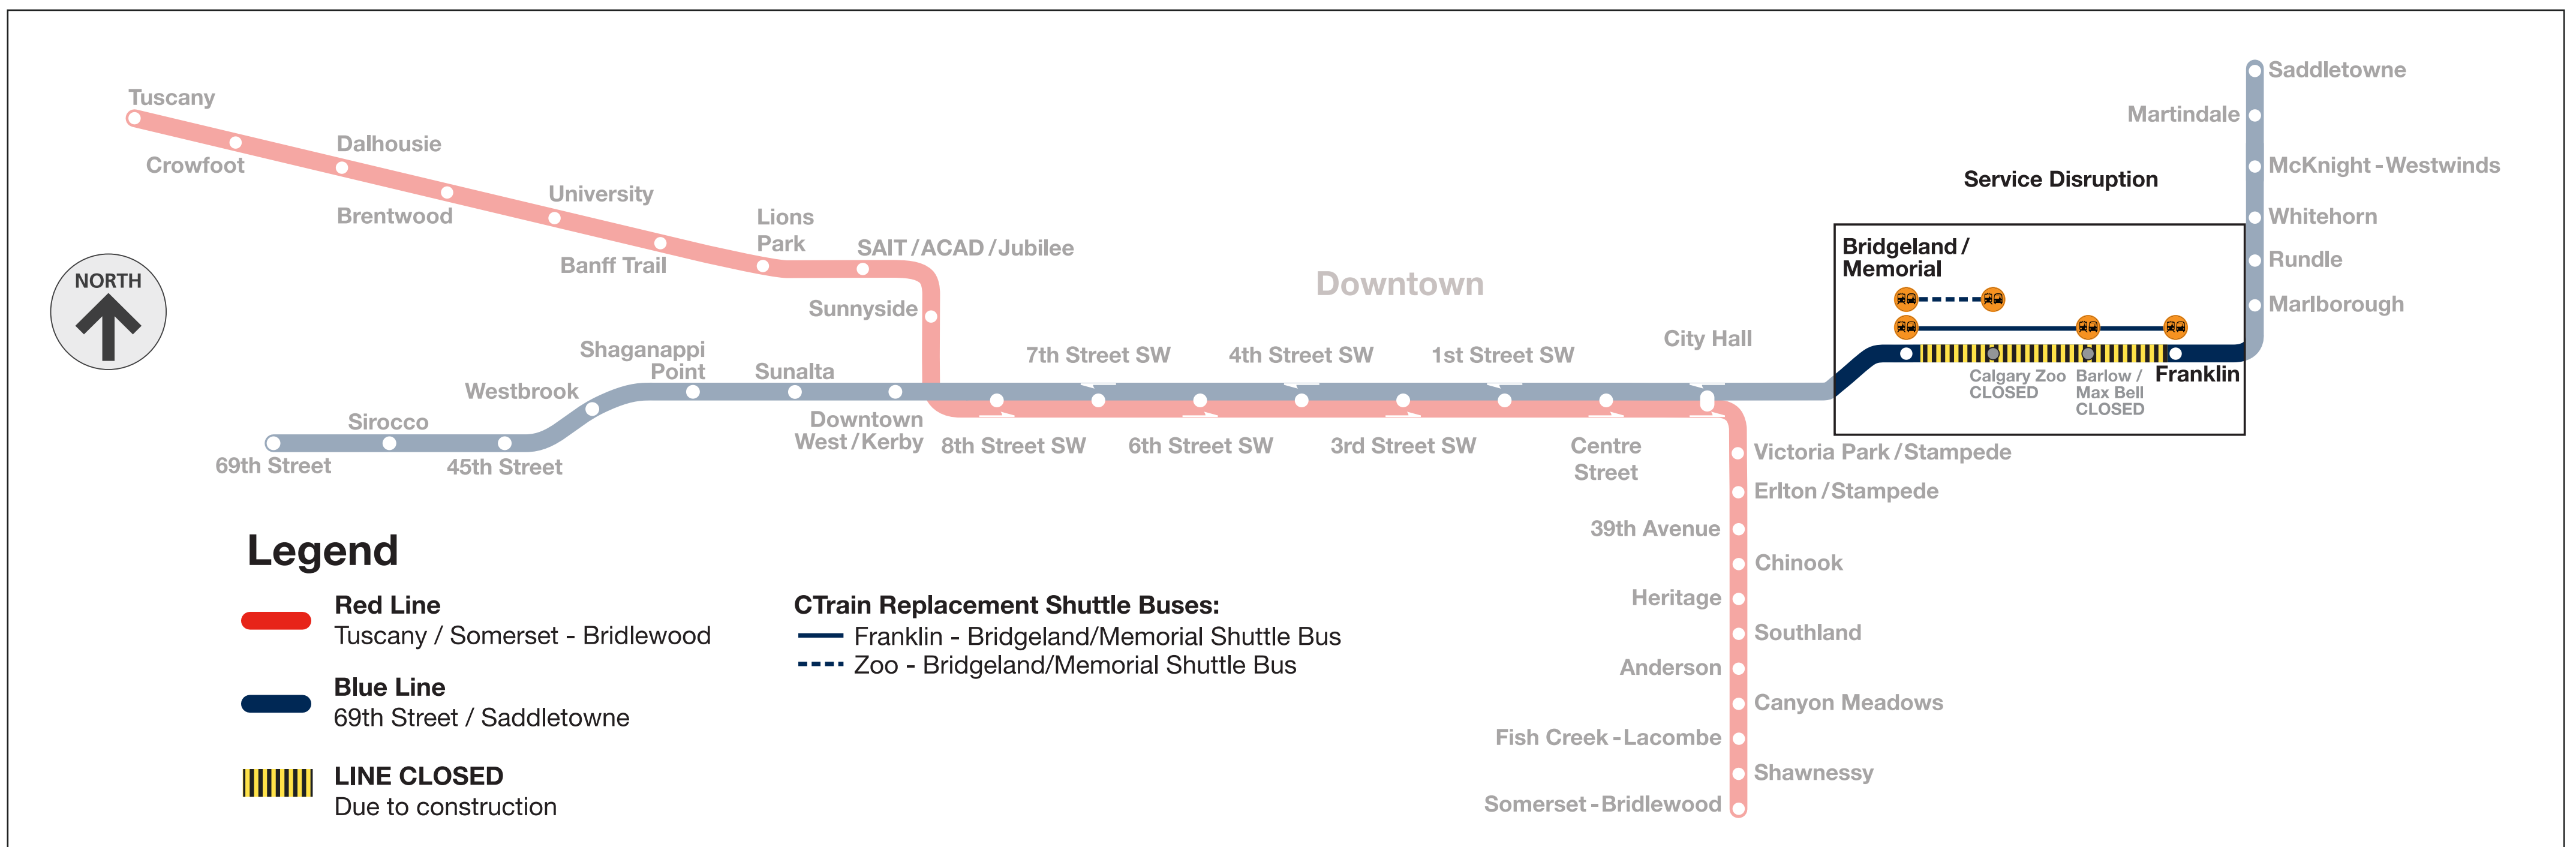

Zoo & Barlow/Max Bell Stations CLOSED April 28-29

Shuttle buses replace CTrains between Franklin and Bridgeland stations

Catch shuttle bus in north parking lot

To northeast (Saddletowne CTrain)
CTrains are running from this station.

To downtown (69 Street CTrain)
Take the shuttle bus, which stops at Barlow/Max Bell and Bridgeland stations. (It does **not** stop at Zoo Station).
You can catch the 69 Street CTrain from Bridgeland Station.

To the Calgary Zoo
Take the shuttle bus to Bridgeland station. From there, transfer to the Zoo shuttle.