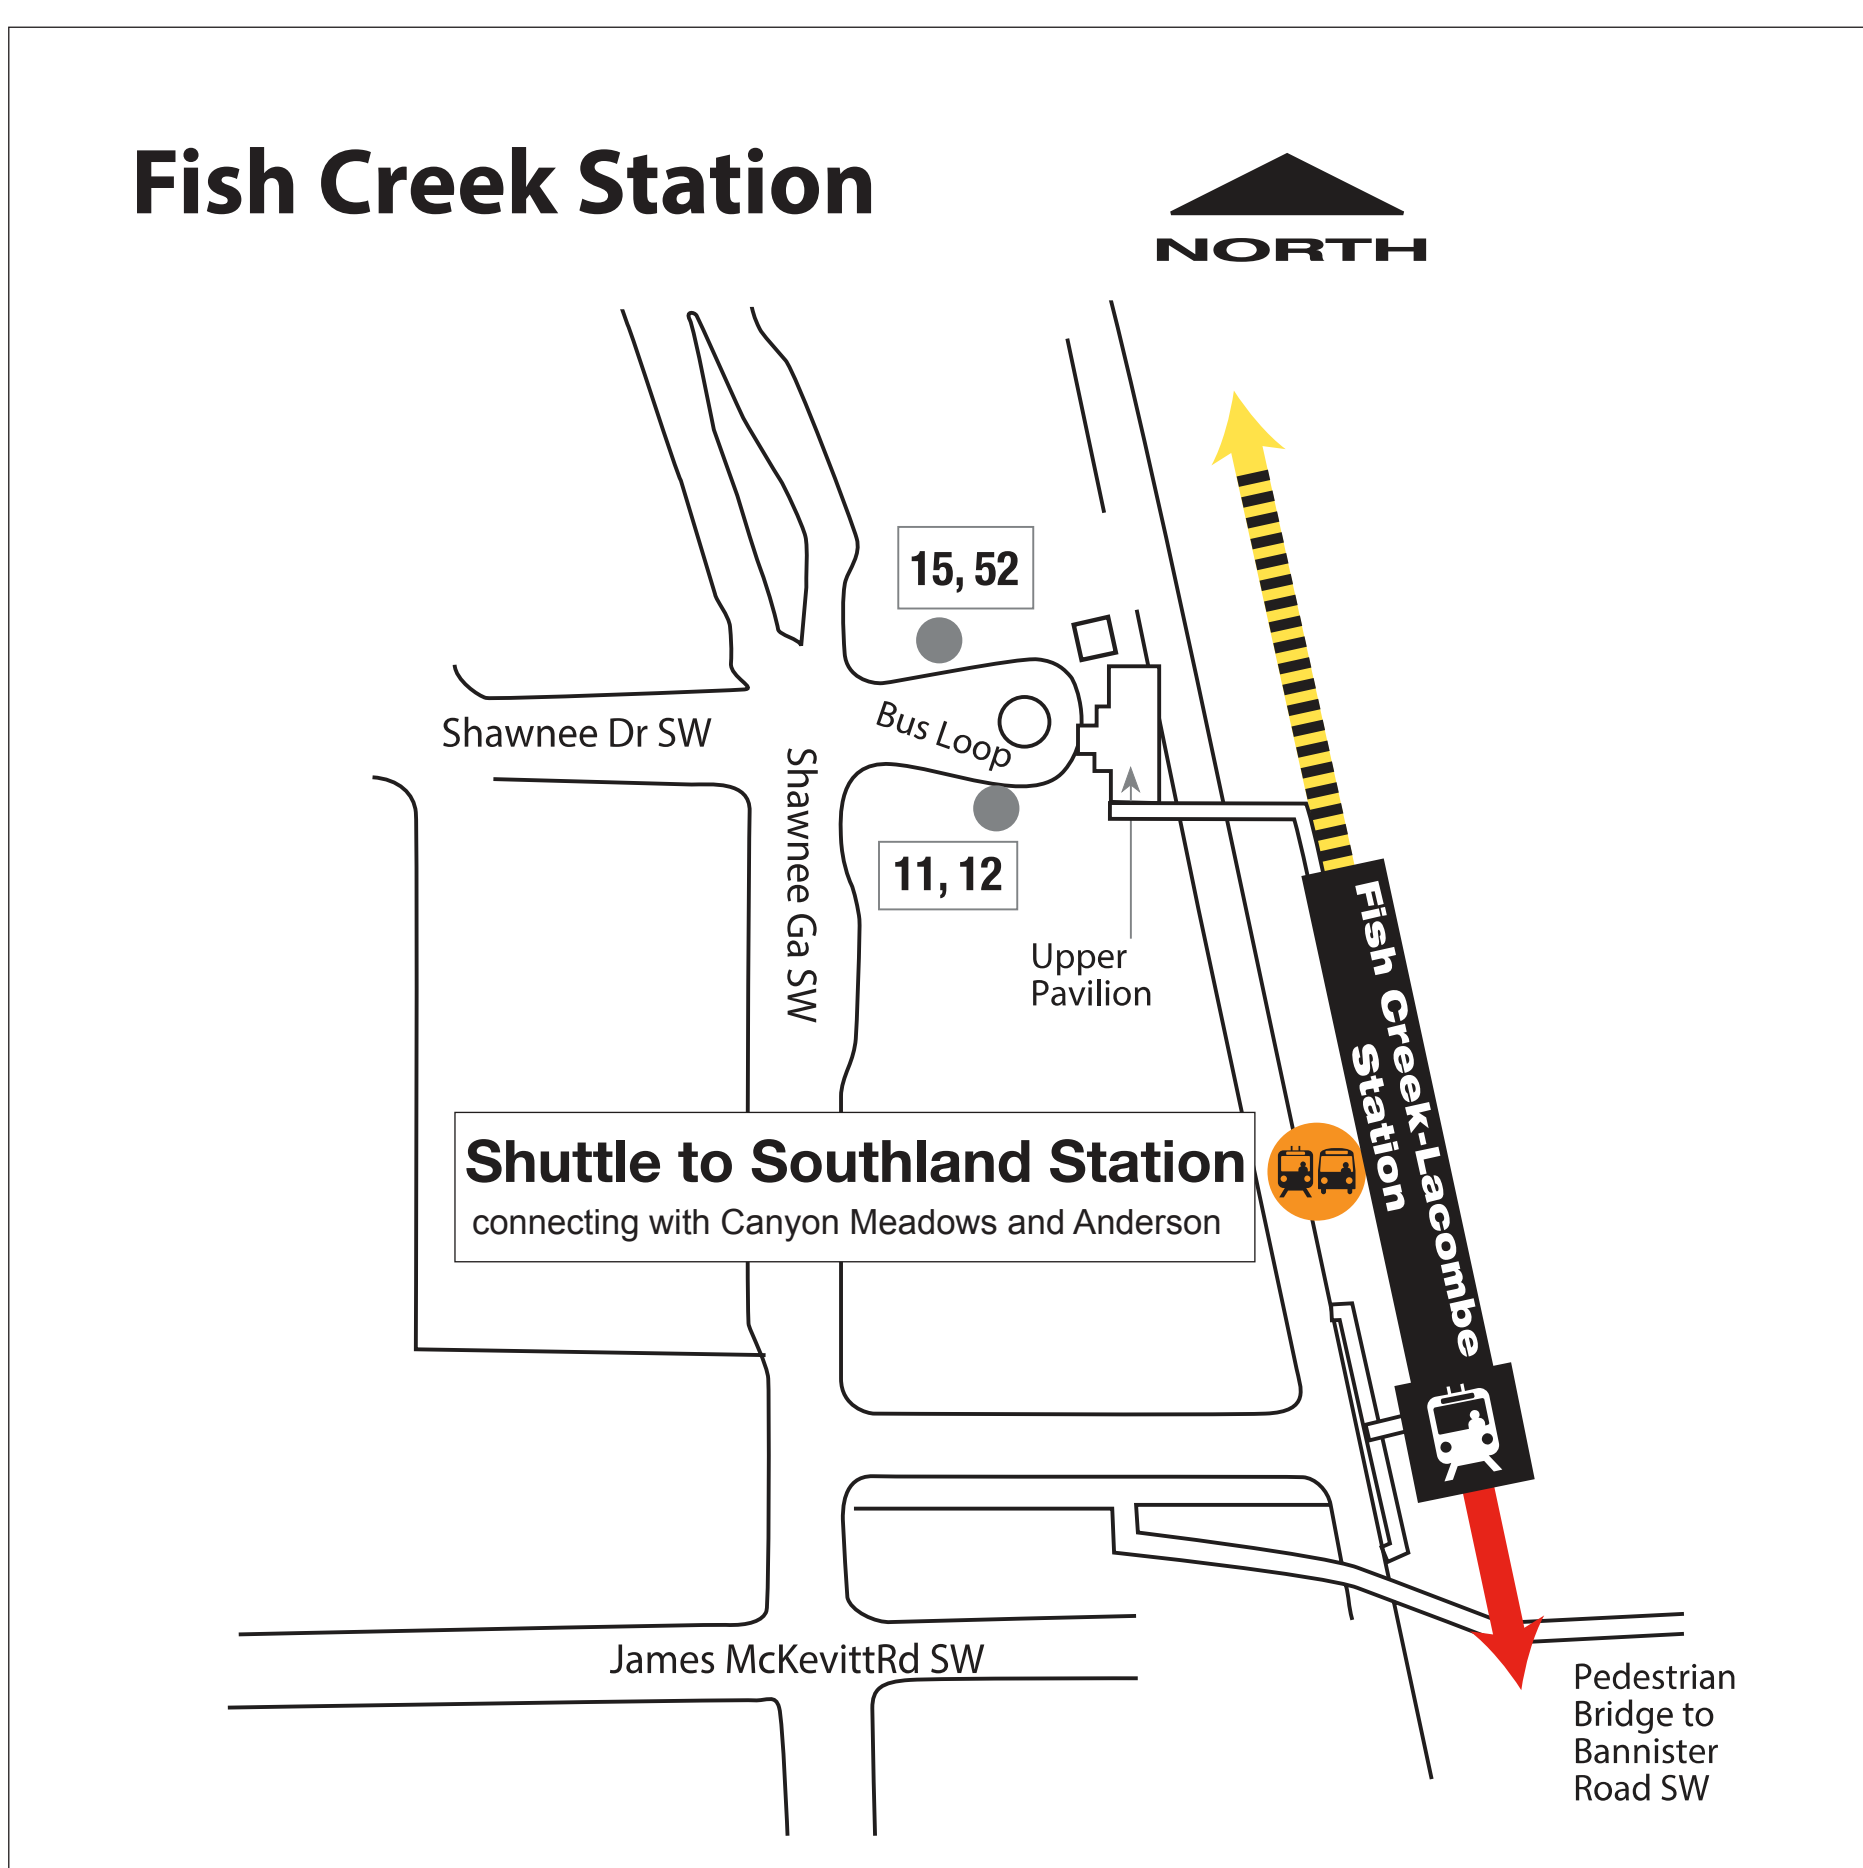

Anderson & Canyon Meadows CLOSED April 14-15

**Shuttle buses replace CTrains between
Fish Creek and Southland stations**

Catch shuttle bus next to this station

Going north (Tuscany)

Catch the shuttle bus next to this station. It goes to Canyon Meadows, Anderson and Southland stations. You can catch the Tuscany CTrain from Southland Station.

Going south (Somerset)

CTrains are running from this station.