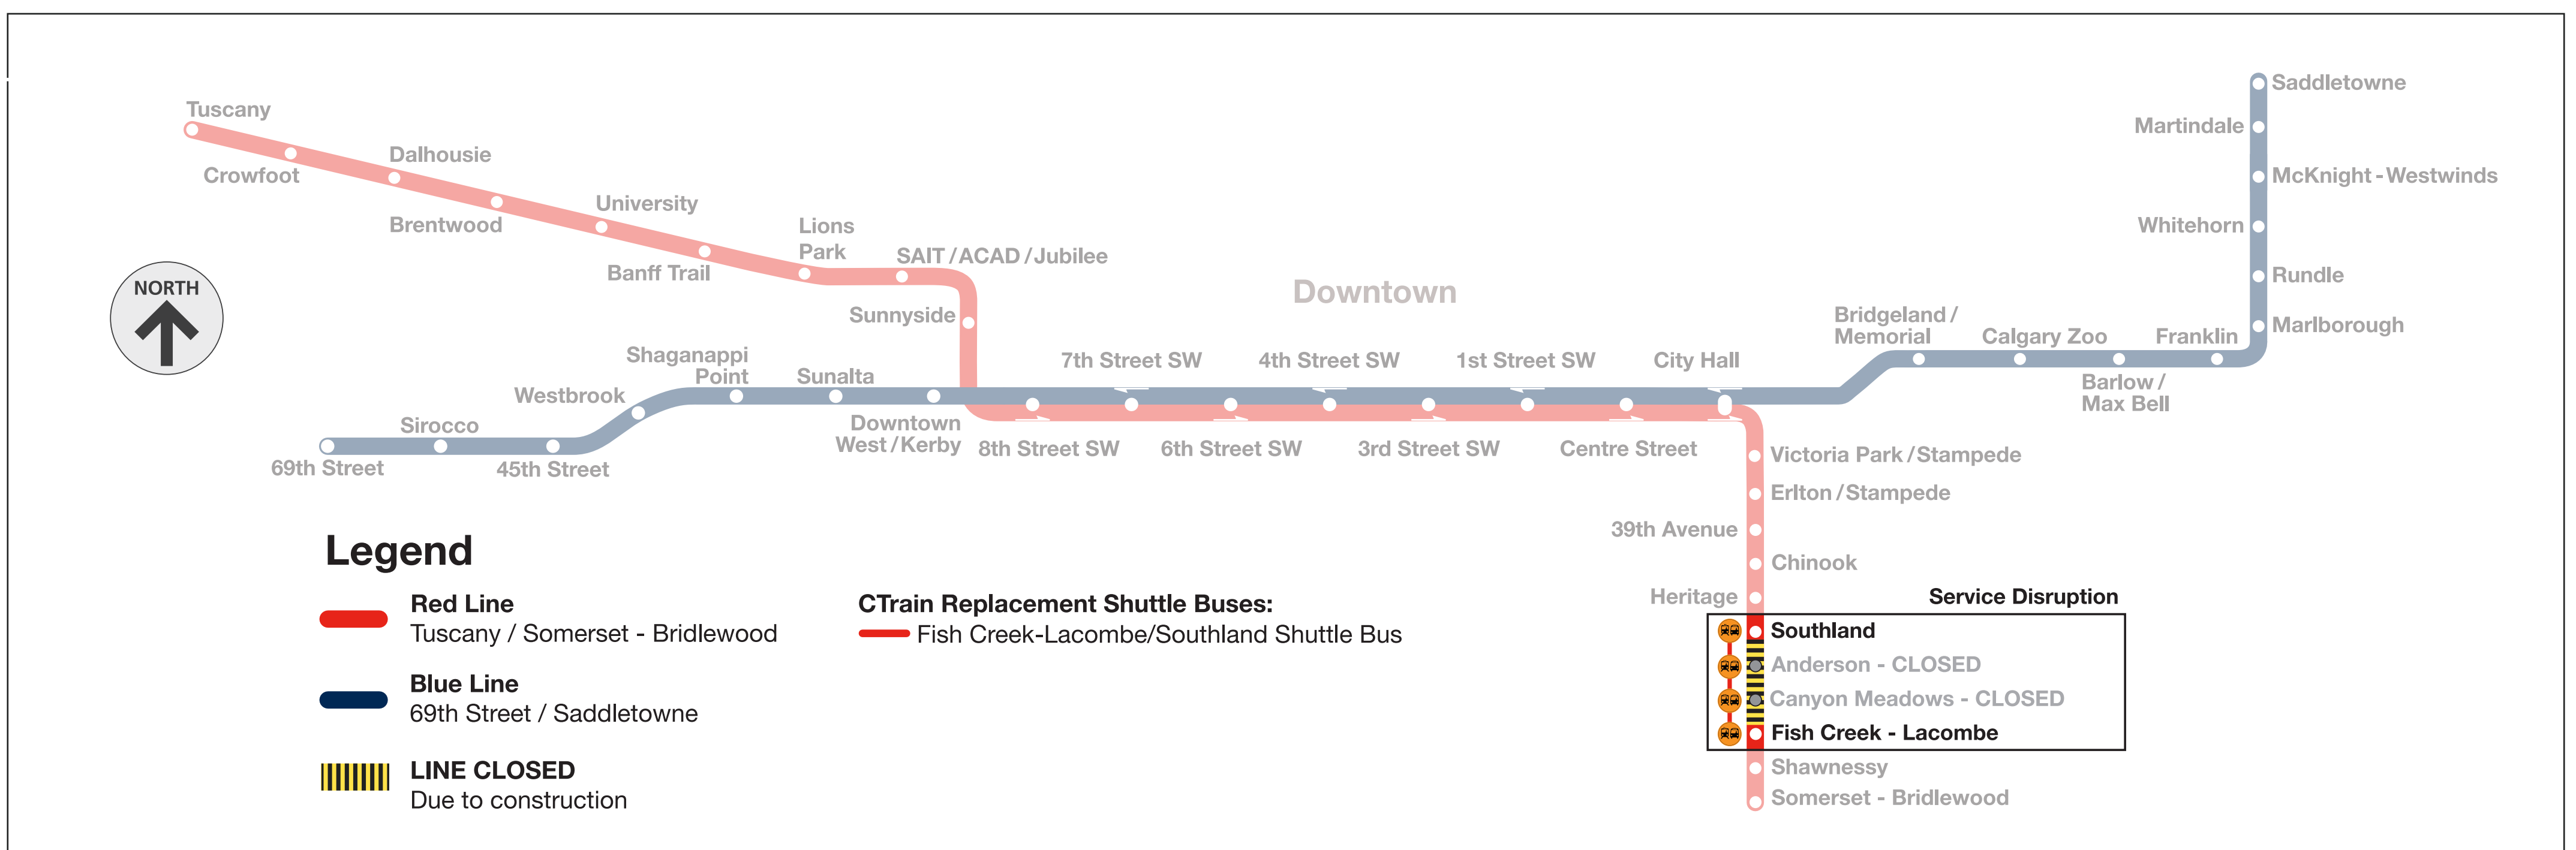

Anderson & Canyon Meadows CLOSED April 14-15

**Shuttle buses replace CTrains between
Fish Creek and Southland stations**

Catch shuttle bus next to this station

Going north (Tuscany)

Catch the shuttle bus next to this station. It goes to Canyon Meadows, Anderson and Southland stations. You can catch the Tuscany CTrain from Southland Station.

Going south (Somerset)

CTrains are running from this station.