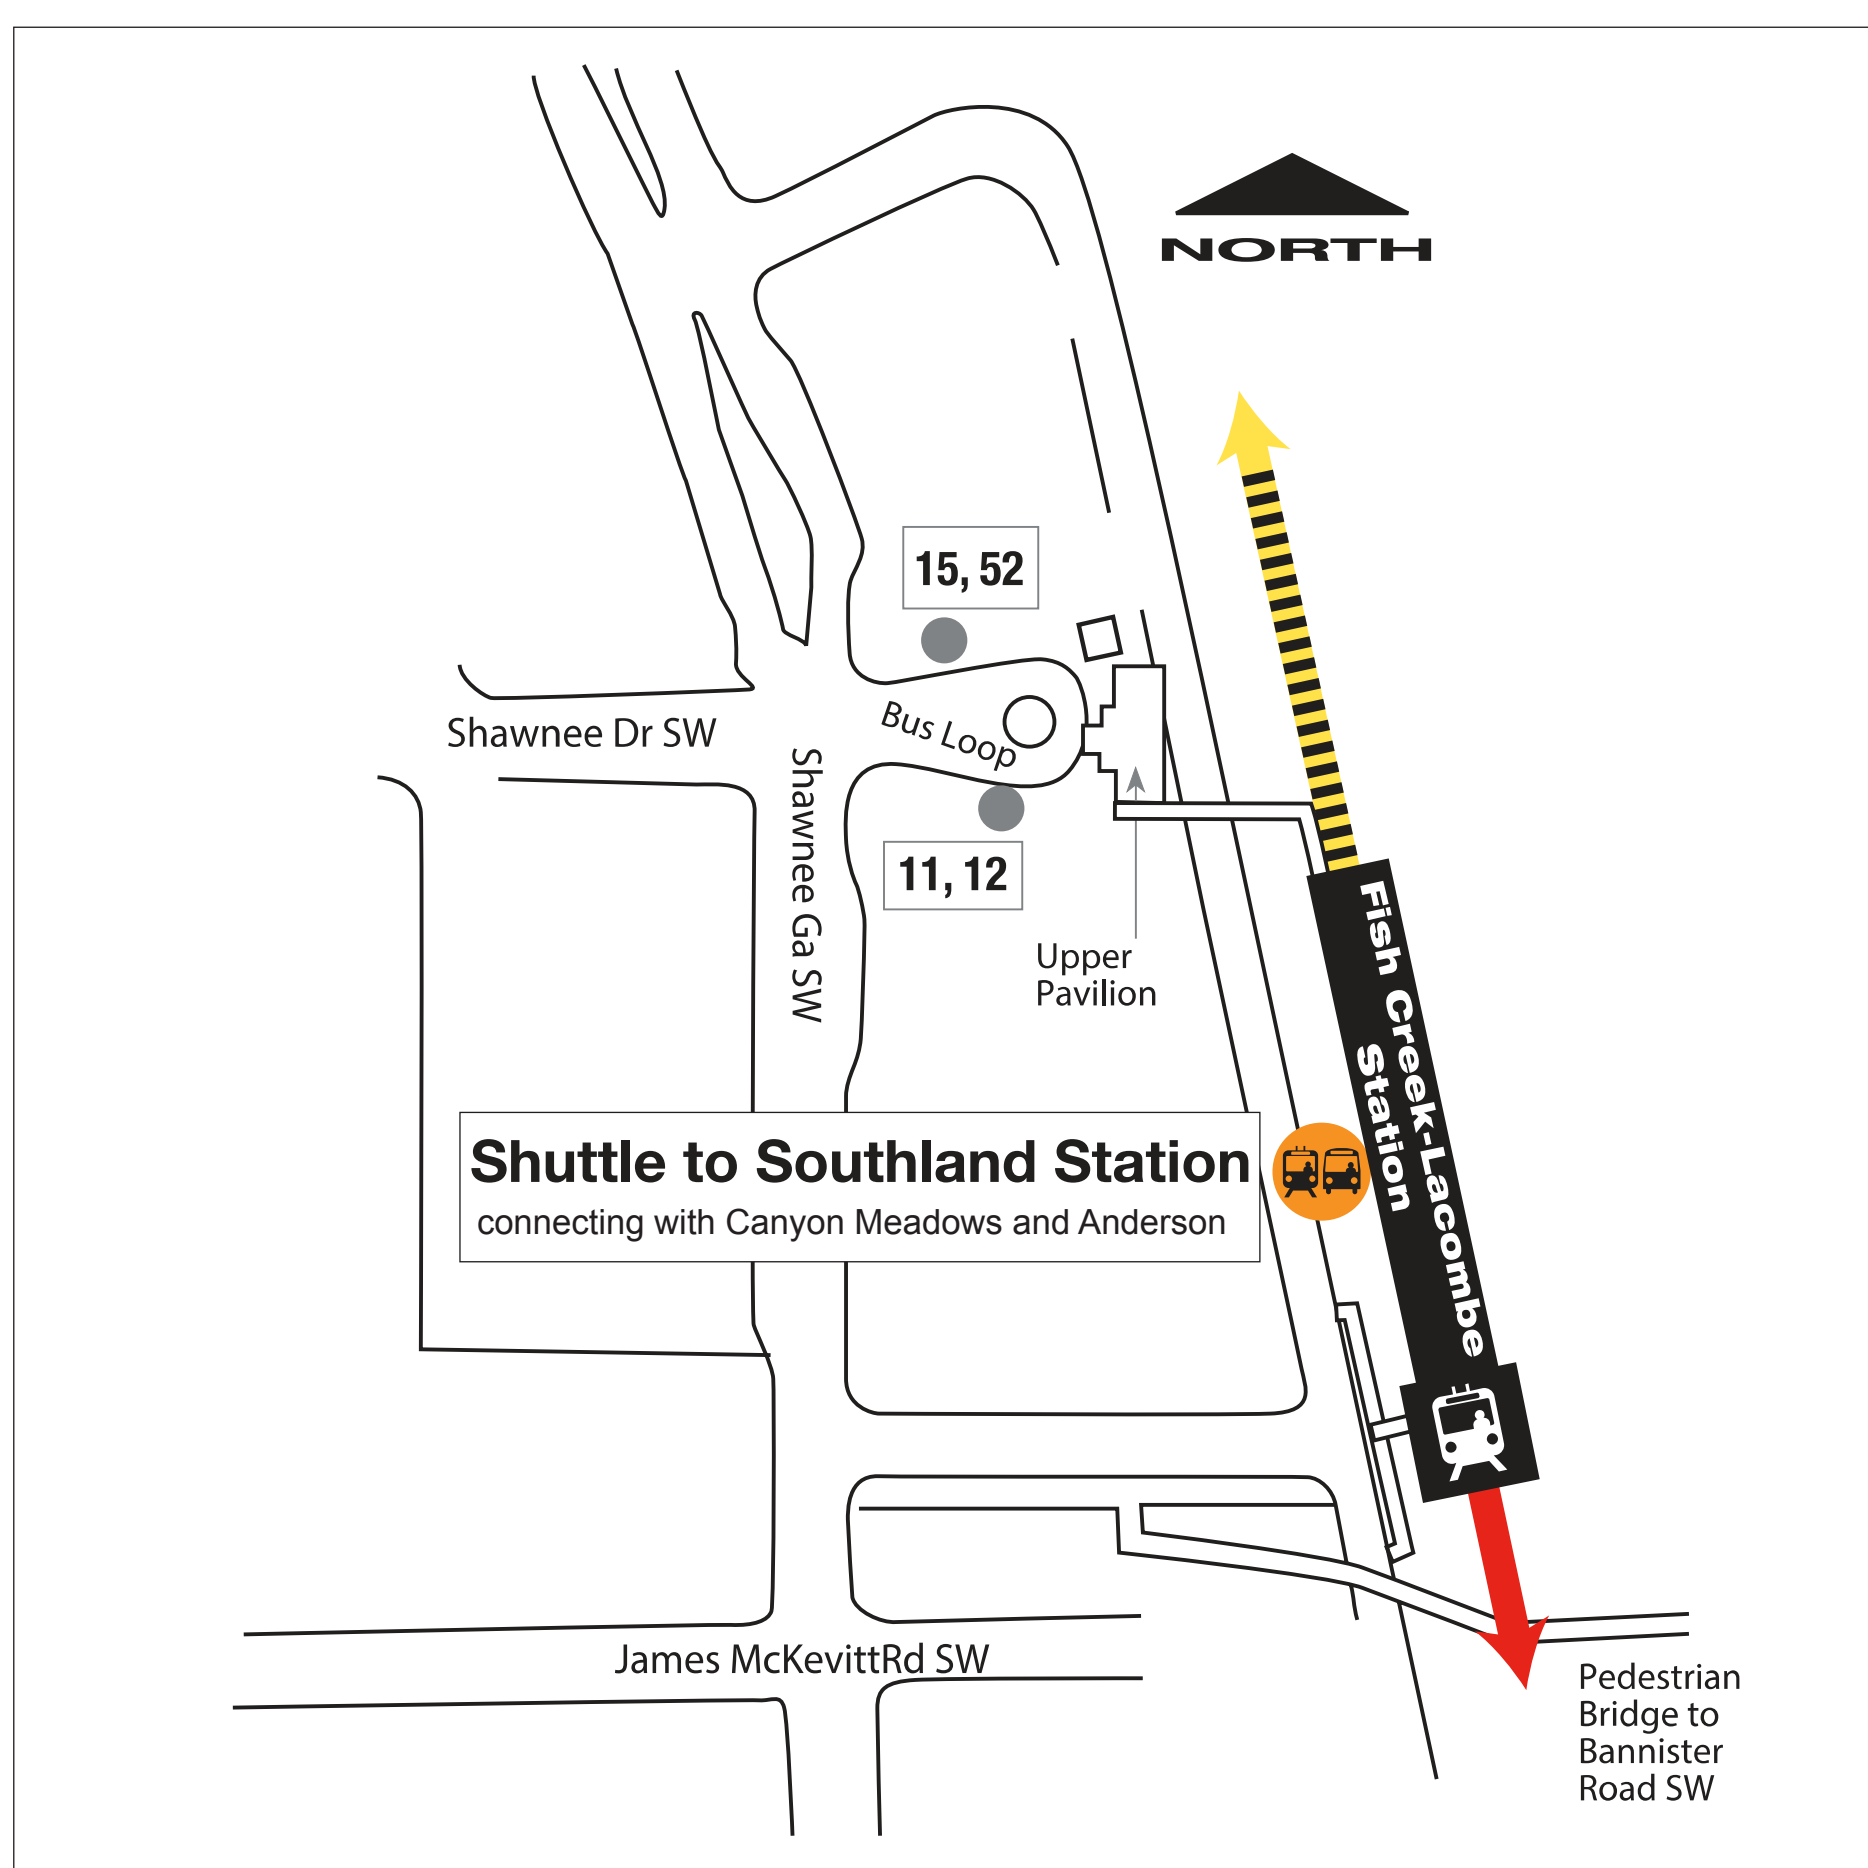

Anderson & Canyon Meadows CLOSED Sat, Nov. 4

Shuttle buses replace CTrains between Fish Creek and Southland stations

Catch shuttle bus next to this station

Going north (Tuscany)

Catch the shuttle bus next to this station. It goes to Canyon Meadows, Anderson and Southland stations. You can catch the Tuscany CTrain from Southland Station.

Going south (Somerset)

CTrains are running from this station.