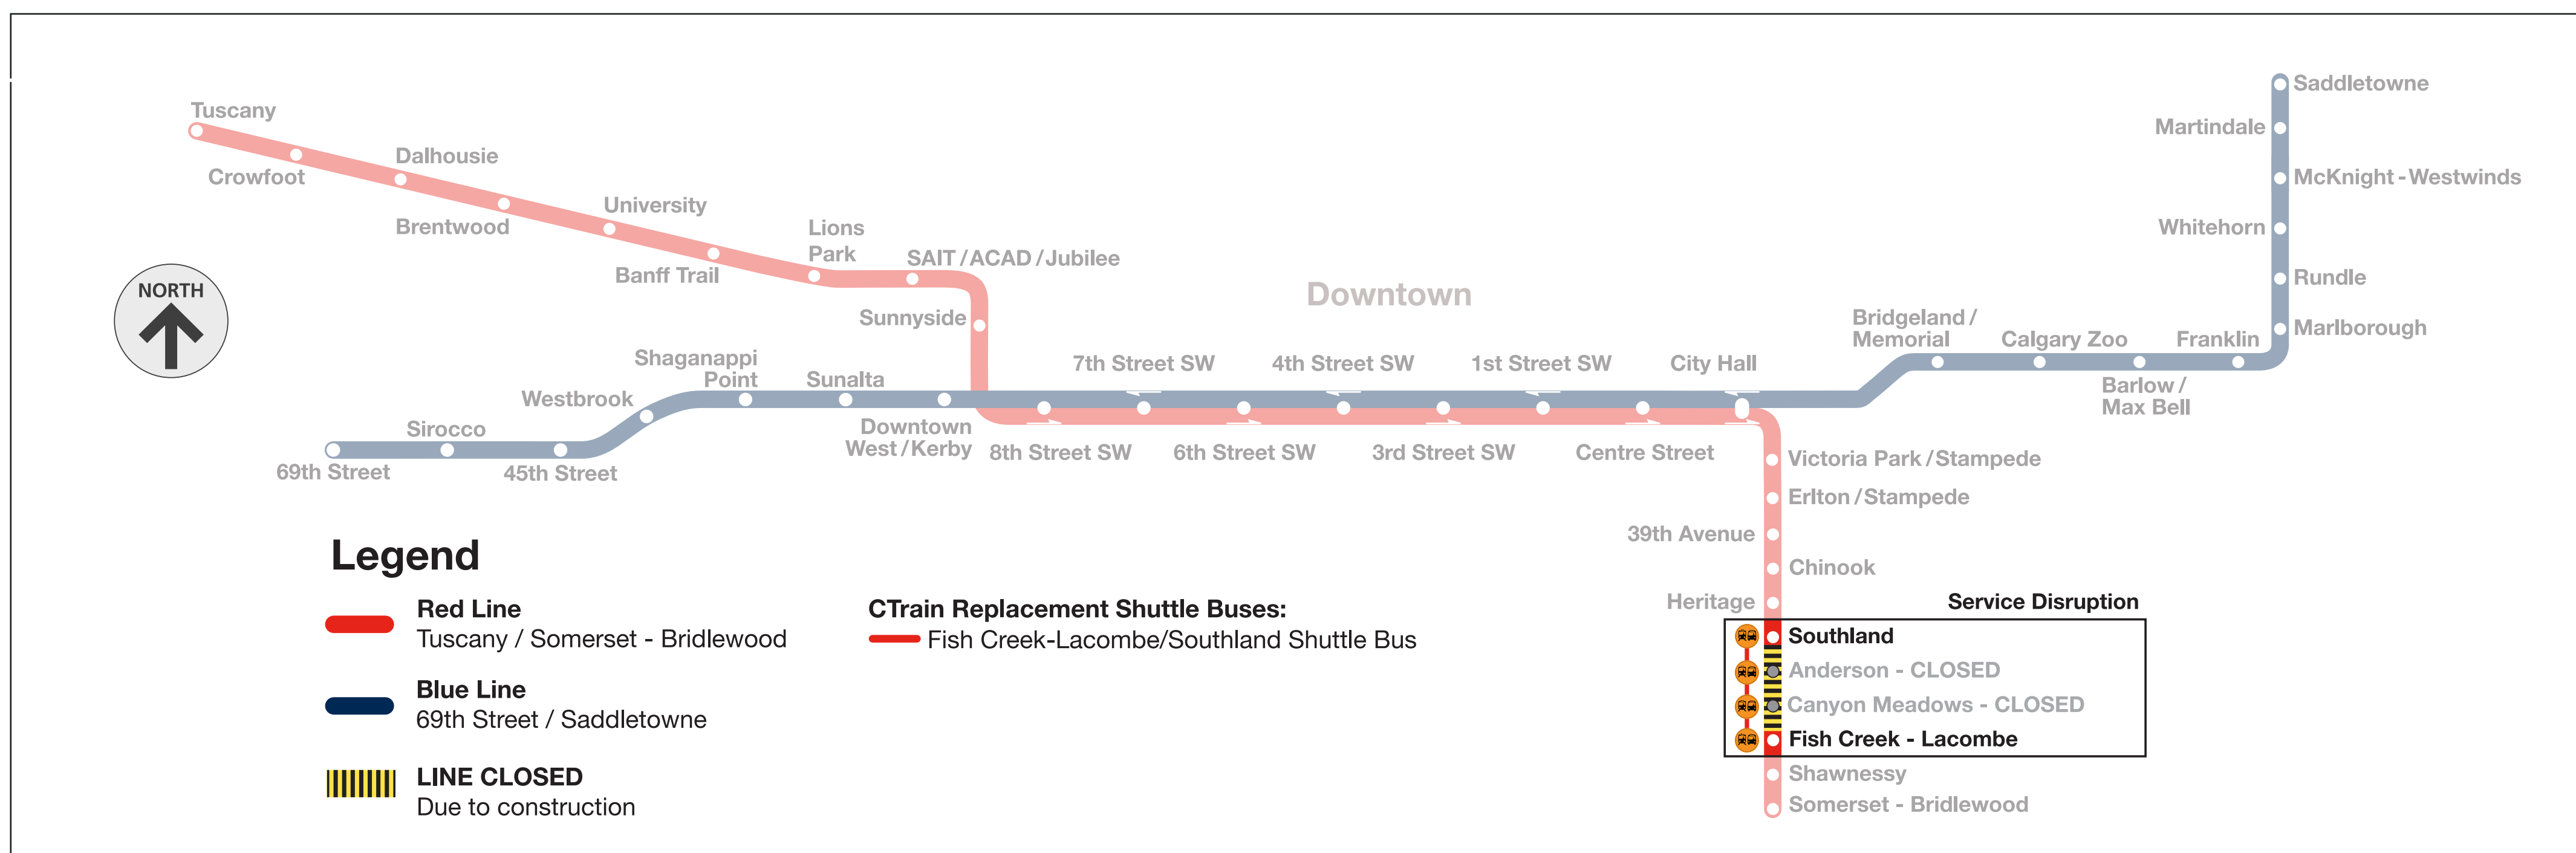

Anderson & Canyon Meadows CLOSED Sat, Nov. 4

Shuttle buses replace CTrains between Fish Creek and Southland stations

Catch shuttle bus next to this station

Going north (Tuscany)

Catch the shuttle bus next to this station. It goes to Canyon Meadows, Anderson and Southland stations. You can catch the Tuscany CTrain from Southland Station.

Going south (Somerset)

CTrains are running from this station.