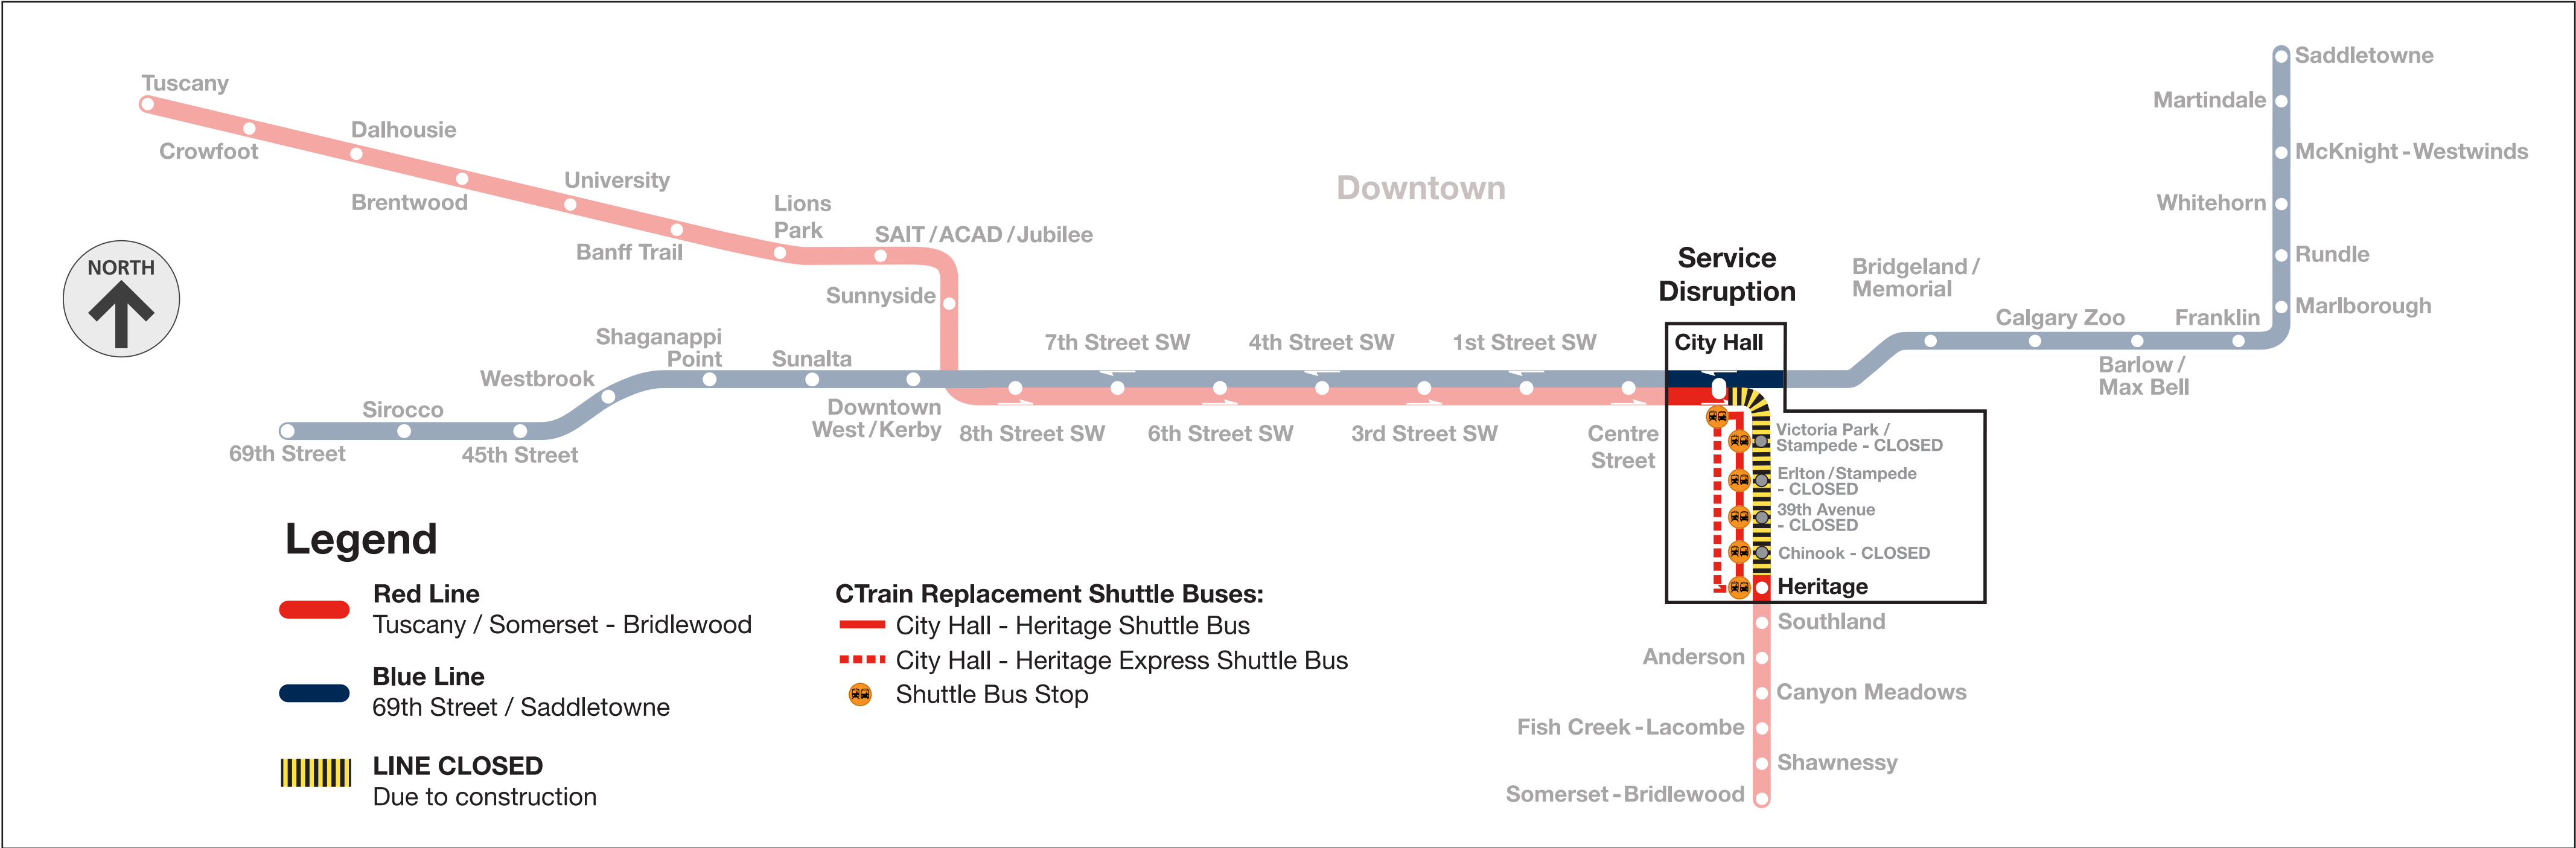

Erlton Station CLOSED Sept. 16-17

Shuttle buses replace CTrains between City Hall and Heritage stations

Catch shuttles on Macleod Trail

Going north (Tuscany)
Catch the shuttle on this side of Macleod Trail at 25 Ave S.E. The shuttle goes to Victoria Park and City Hall stations. From City Hall you can catch all other CTrains.

Going south (Somerset)
Catch the shuttle on the far side of Macleod Trail at 25 Ave S.E. The shuttle goes to 39 Avenue, Chinook and Heritage stations. You can catch the Somerset CTrain at Heritage Station.