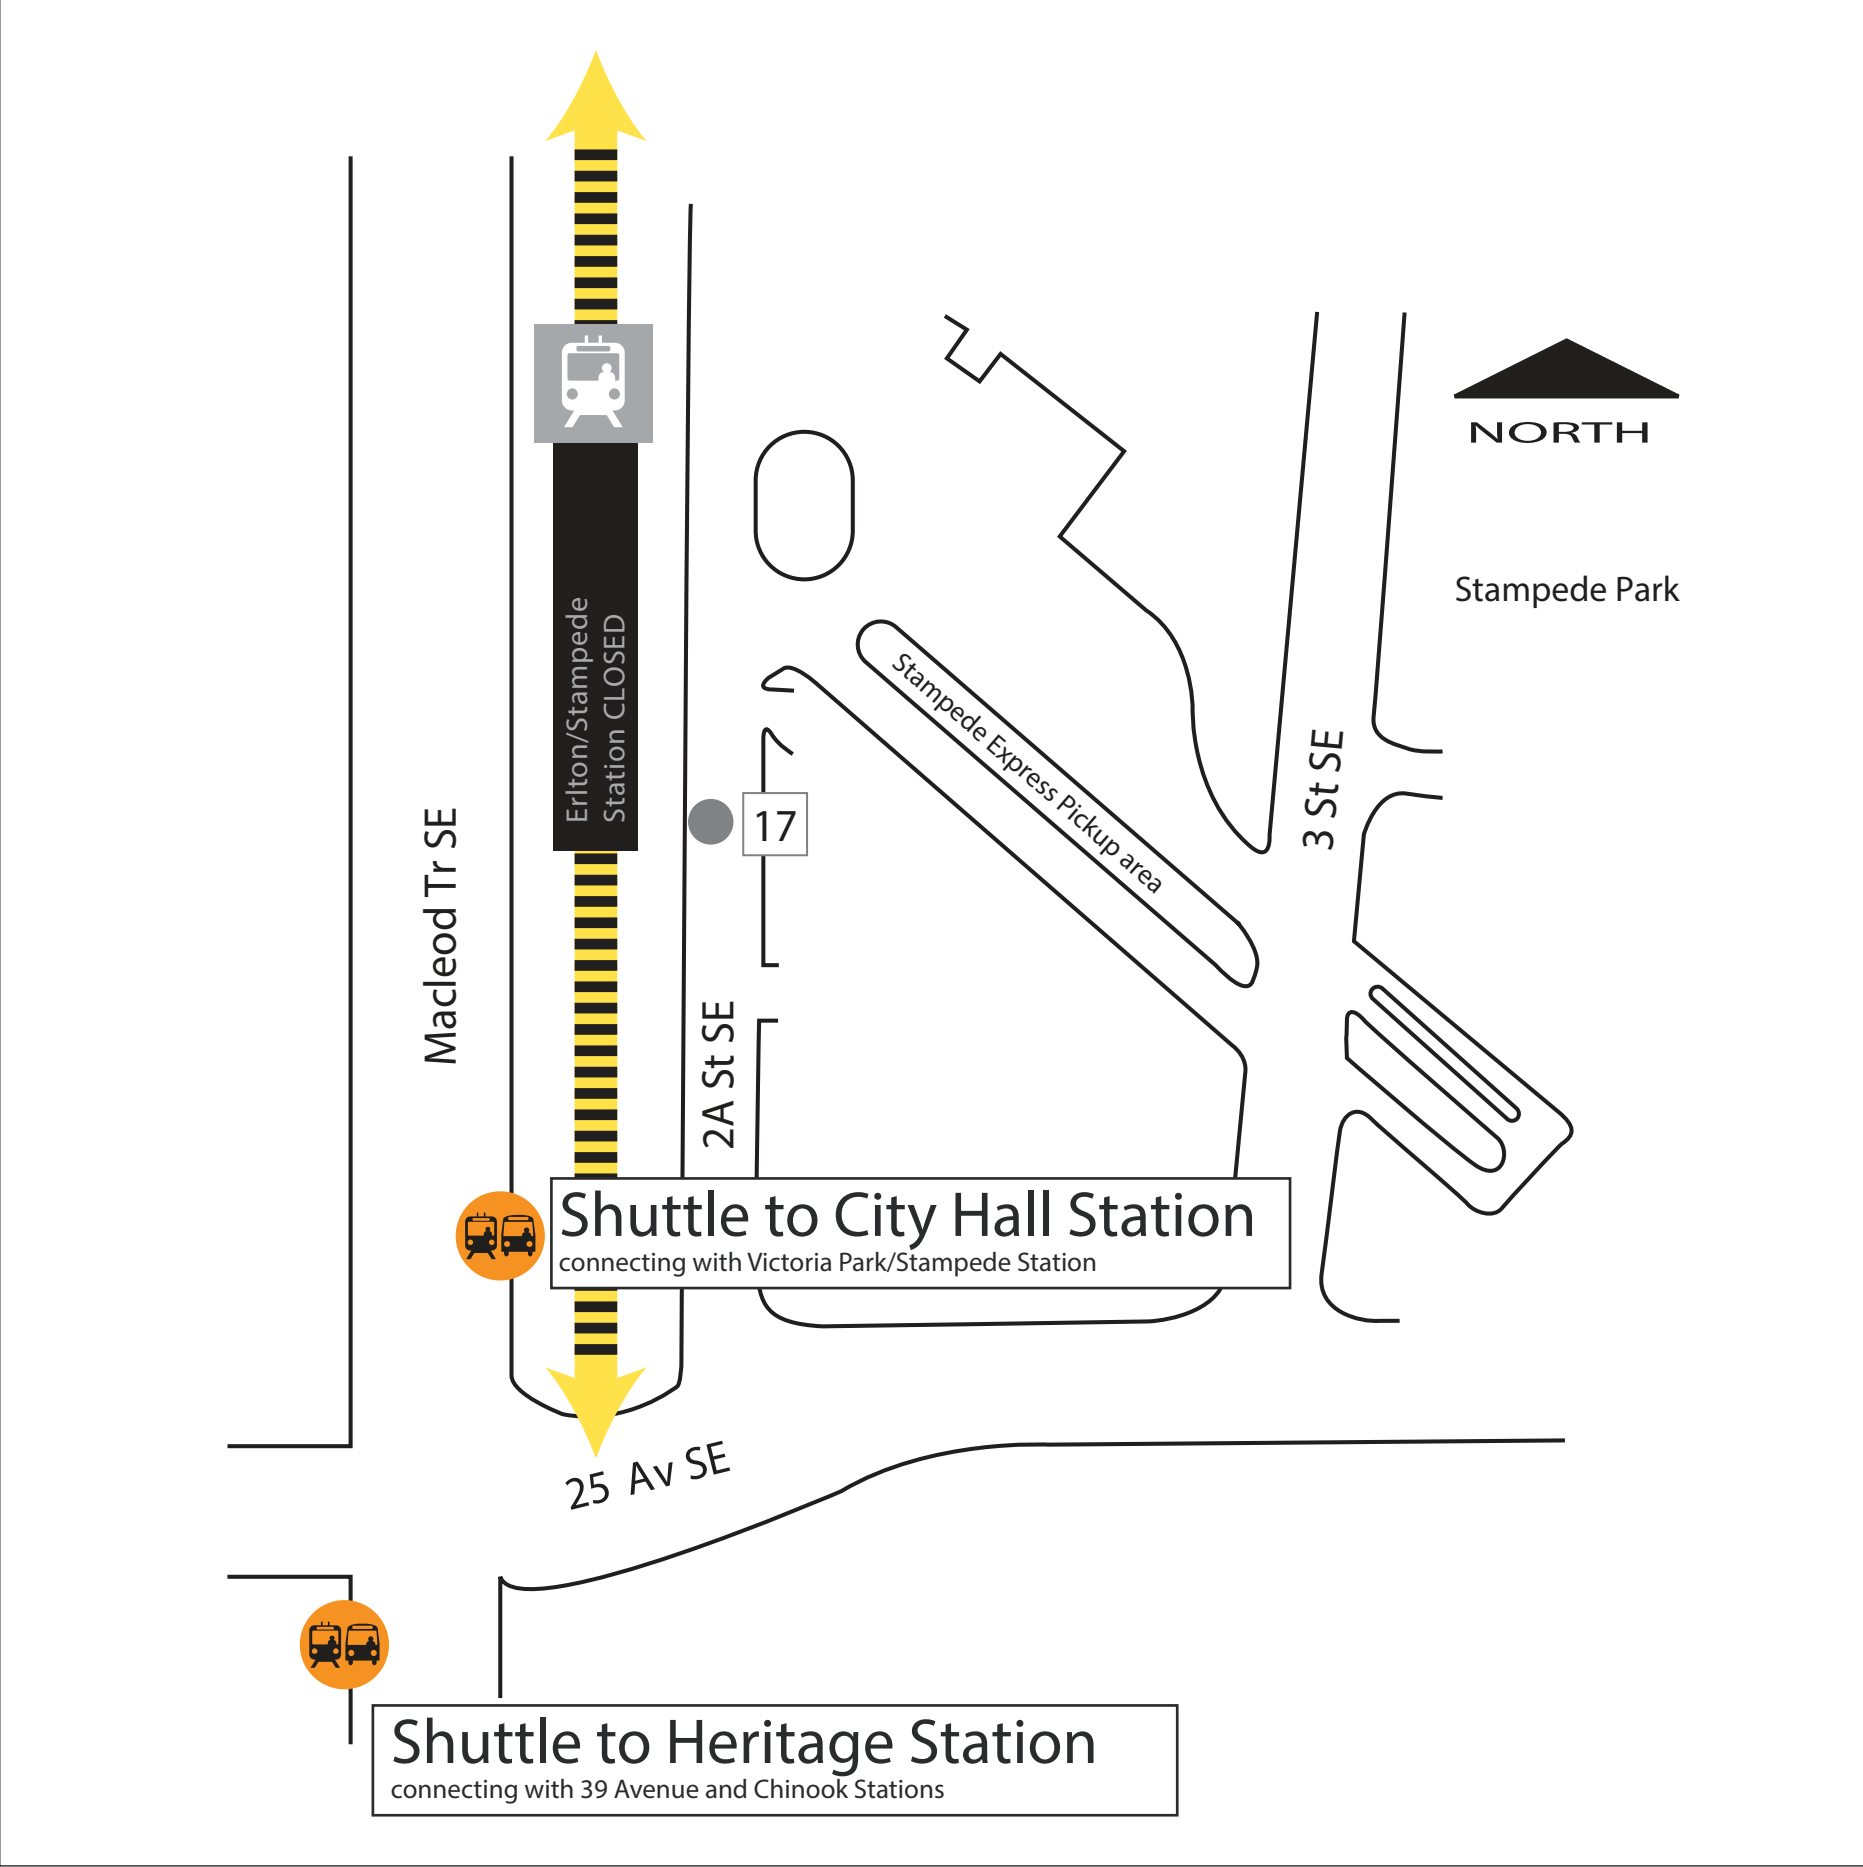

Erlton Station CLOSED Sept. 16-17

Shuttle buses replace CTrains between City Hall and Heritage stations

Catch shuttles on Macleod Trail

Going north (Tuscany)
Catch the shuttle on this side of Macleod Trail at 25 Ave S.E. The shuttle goes to Victoria Park and City Hall stations. From City Hall you can catch all other CTrains.

Going south (Somerset)
Catch the shuttle on the far side of Macleod Trail at 25 Ave S.E. The shuttle goes to 39 Avenue, Chinook and Heritage stations. You can catch the Somerset CTrain at Heritage Station.