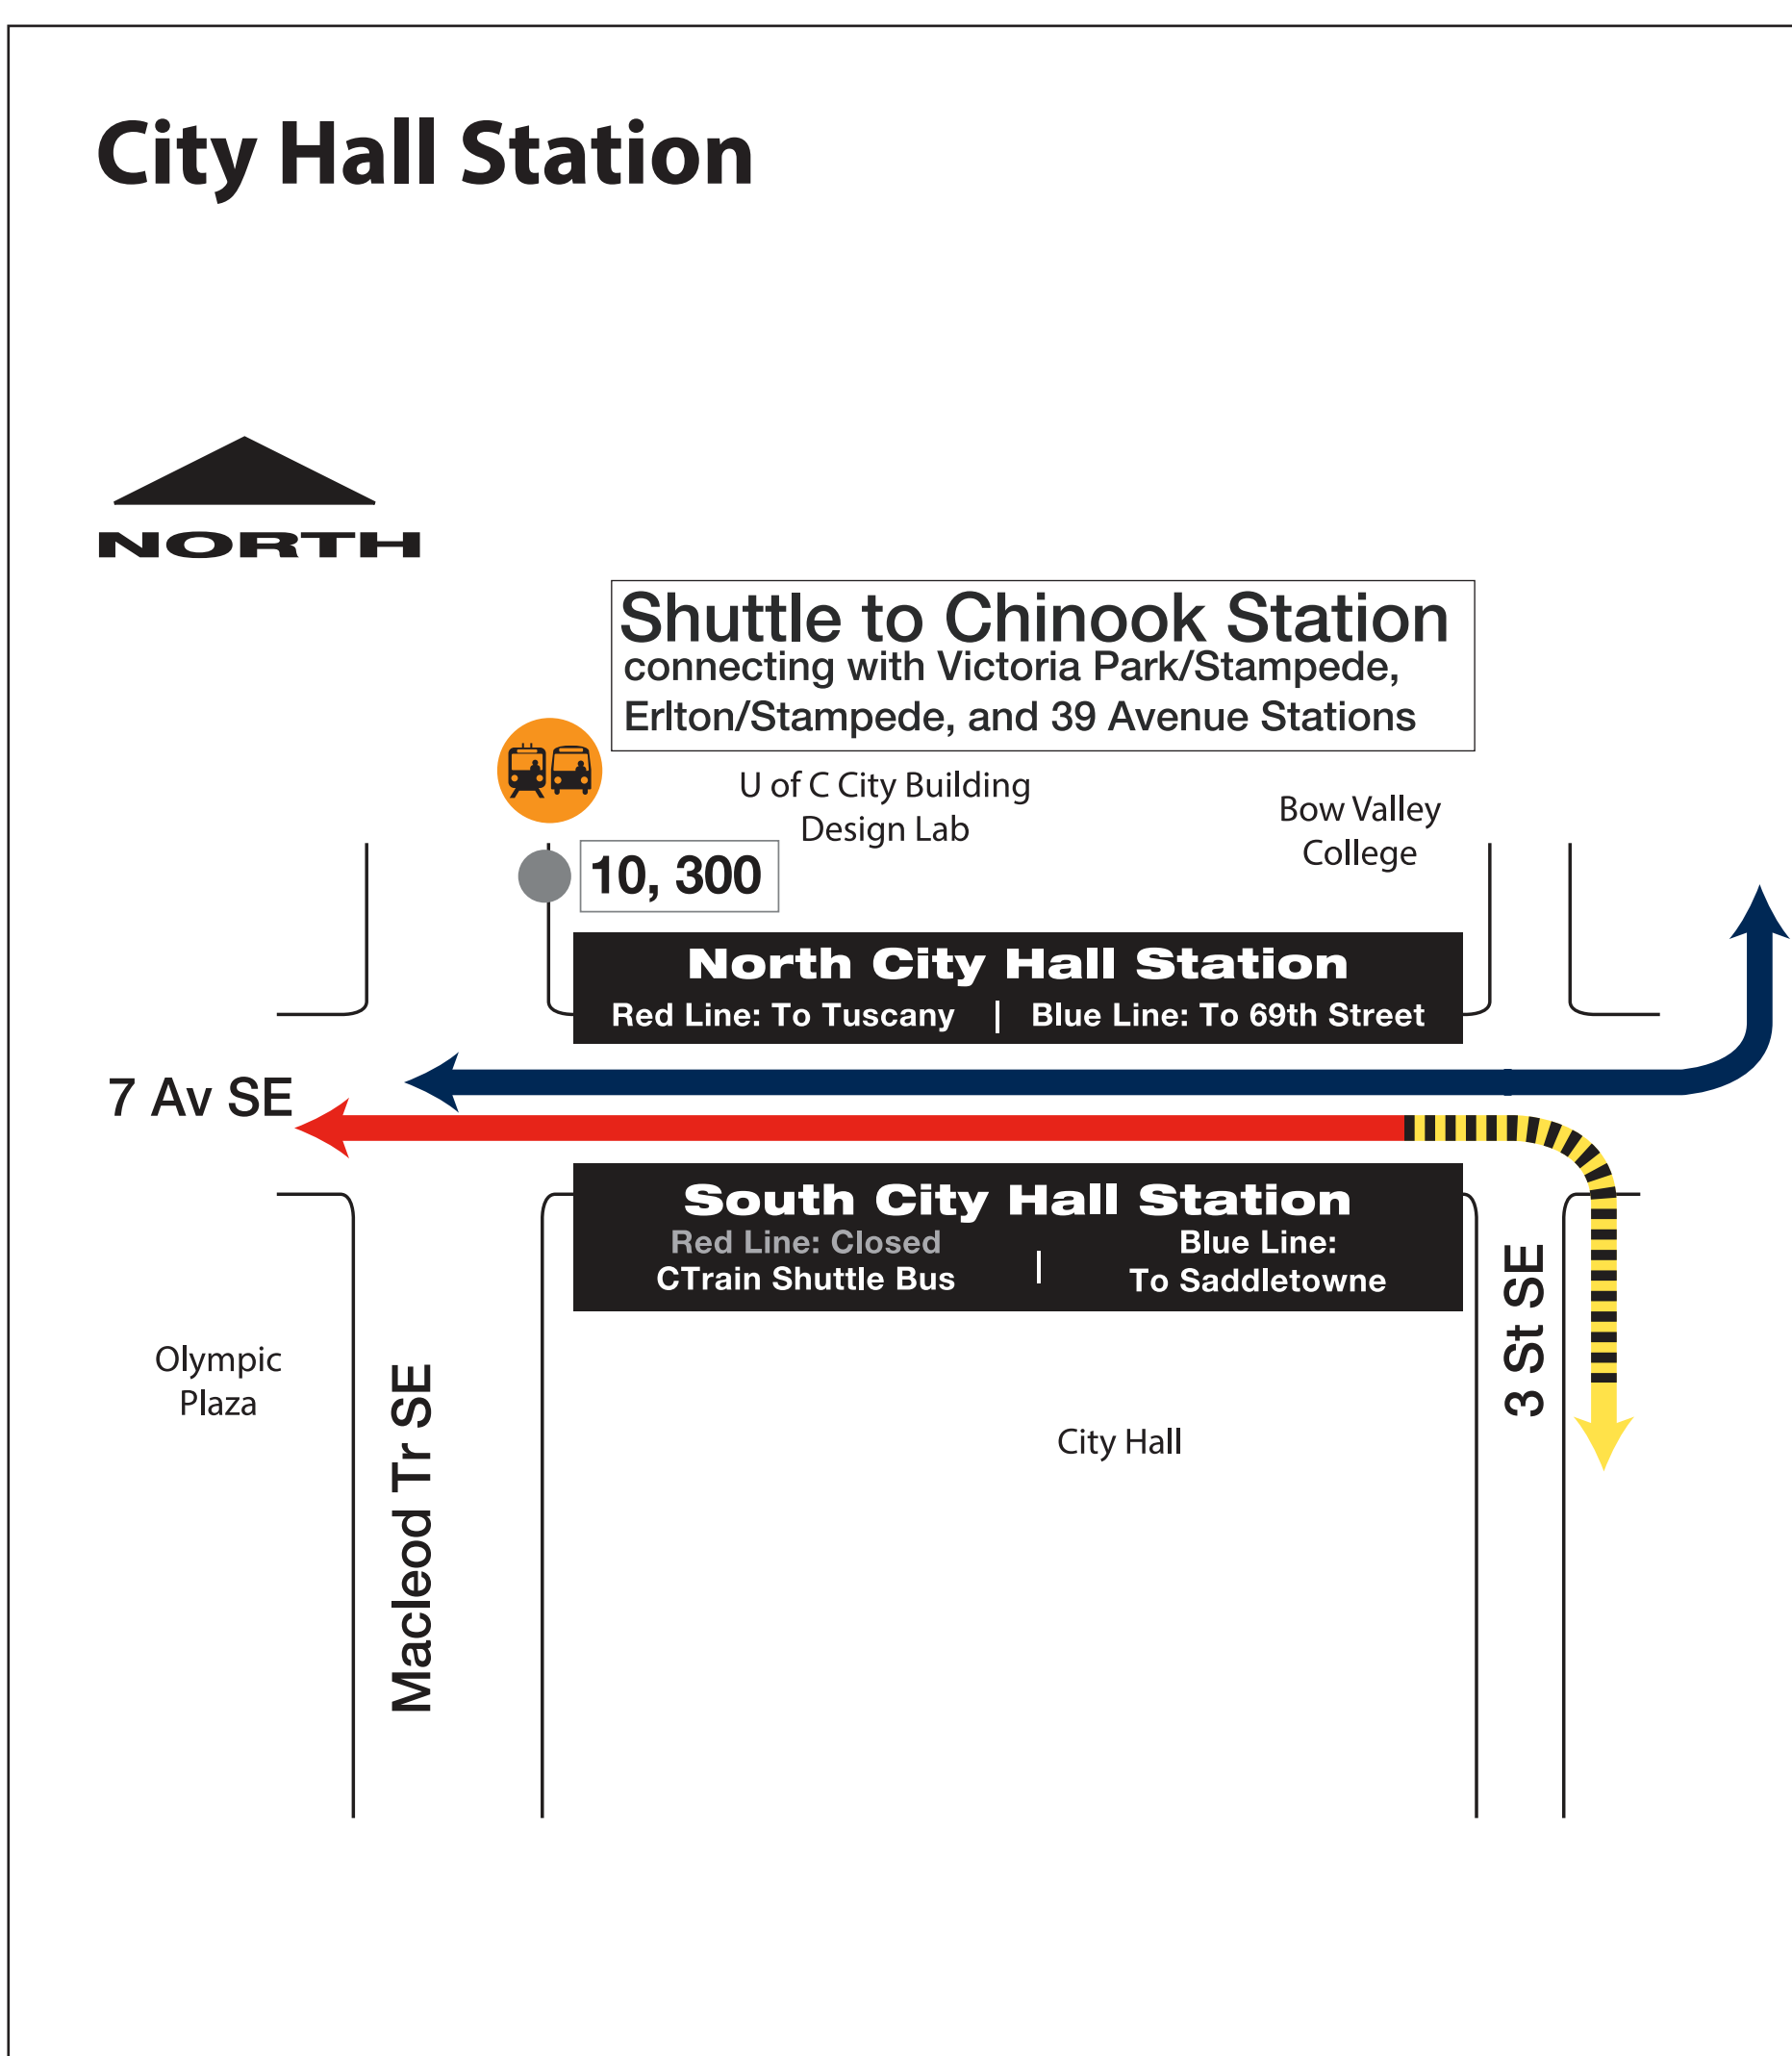

City Hall to Chinook CLOSED June 15-16

Shuttle buses replace CTrains between City Hall and Chinook stations

Catch shuttle bus on Macleod Trail

Going south (Somerset)

Catch the shuttle bus on Macleod Trail at 7 Ave SE. It goes to Chinook with stops at Victoria Park, Erlton and 39 Avenue stations. You can catch the Somerset CTrain from Chinook Station.

Going northeast (Saddletowne)

CTrains are running from this station.