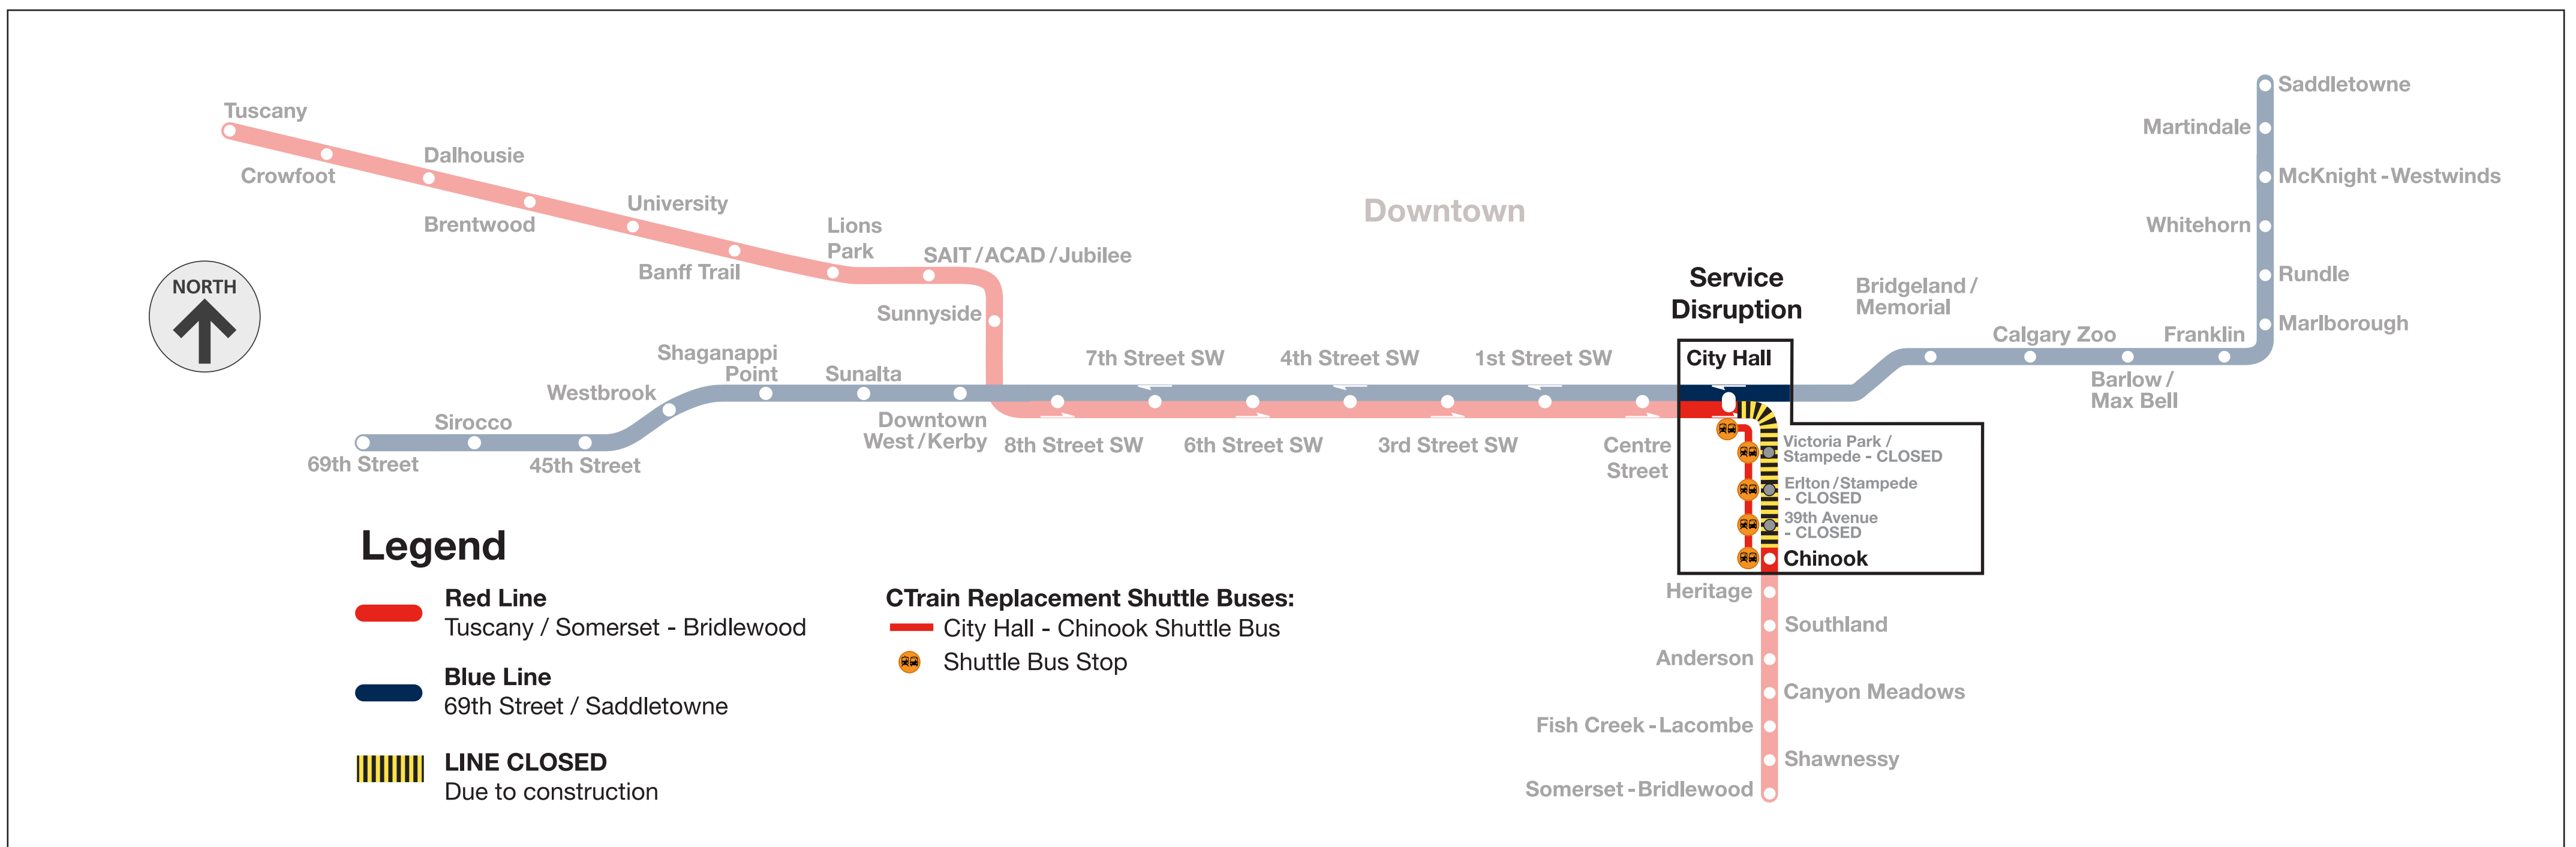

City Hall to Chinook CLOSED June 15-16

Shuttle buses replace CTrains between City Hall and Chinook stations

Catch shuttle bus on Macleod Trail

Going south (Somerset)

Catch the shuttle bus on Macleod Trail at 7 Ave SE. It goes to Chinook with stops at Victoria Park, Erlton and 39 Avenue stations. You can catch the Somerset CTrain from Chinook Station.

Going northeast (Saddletowne)

CTrains are running from this station.