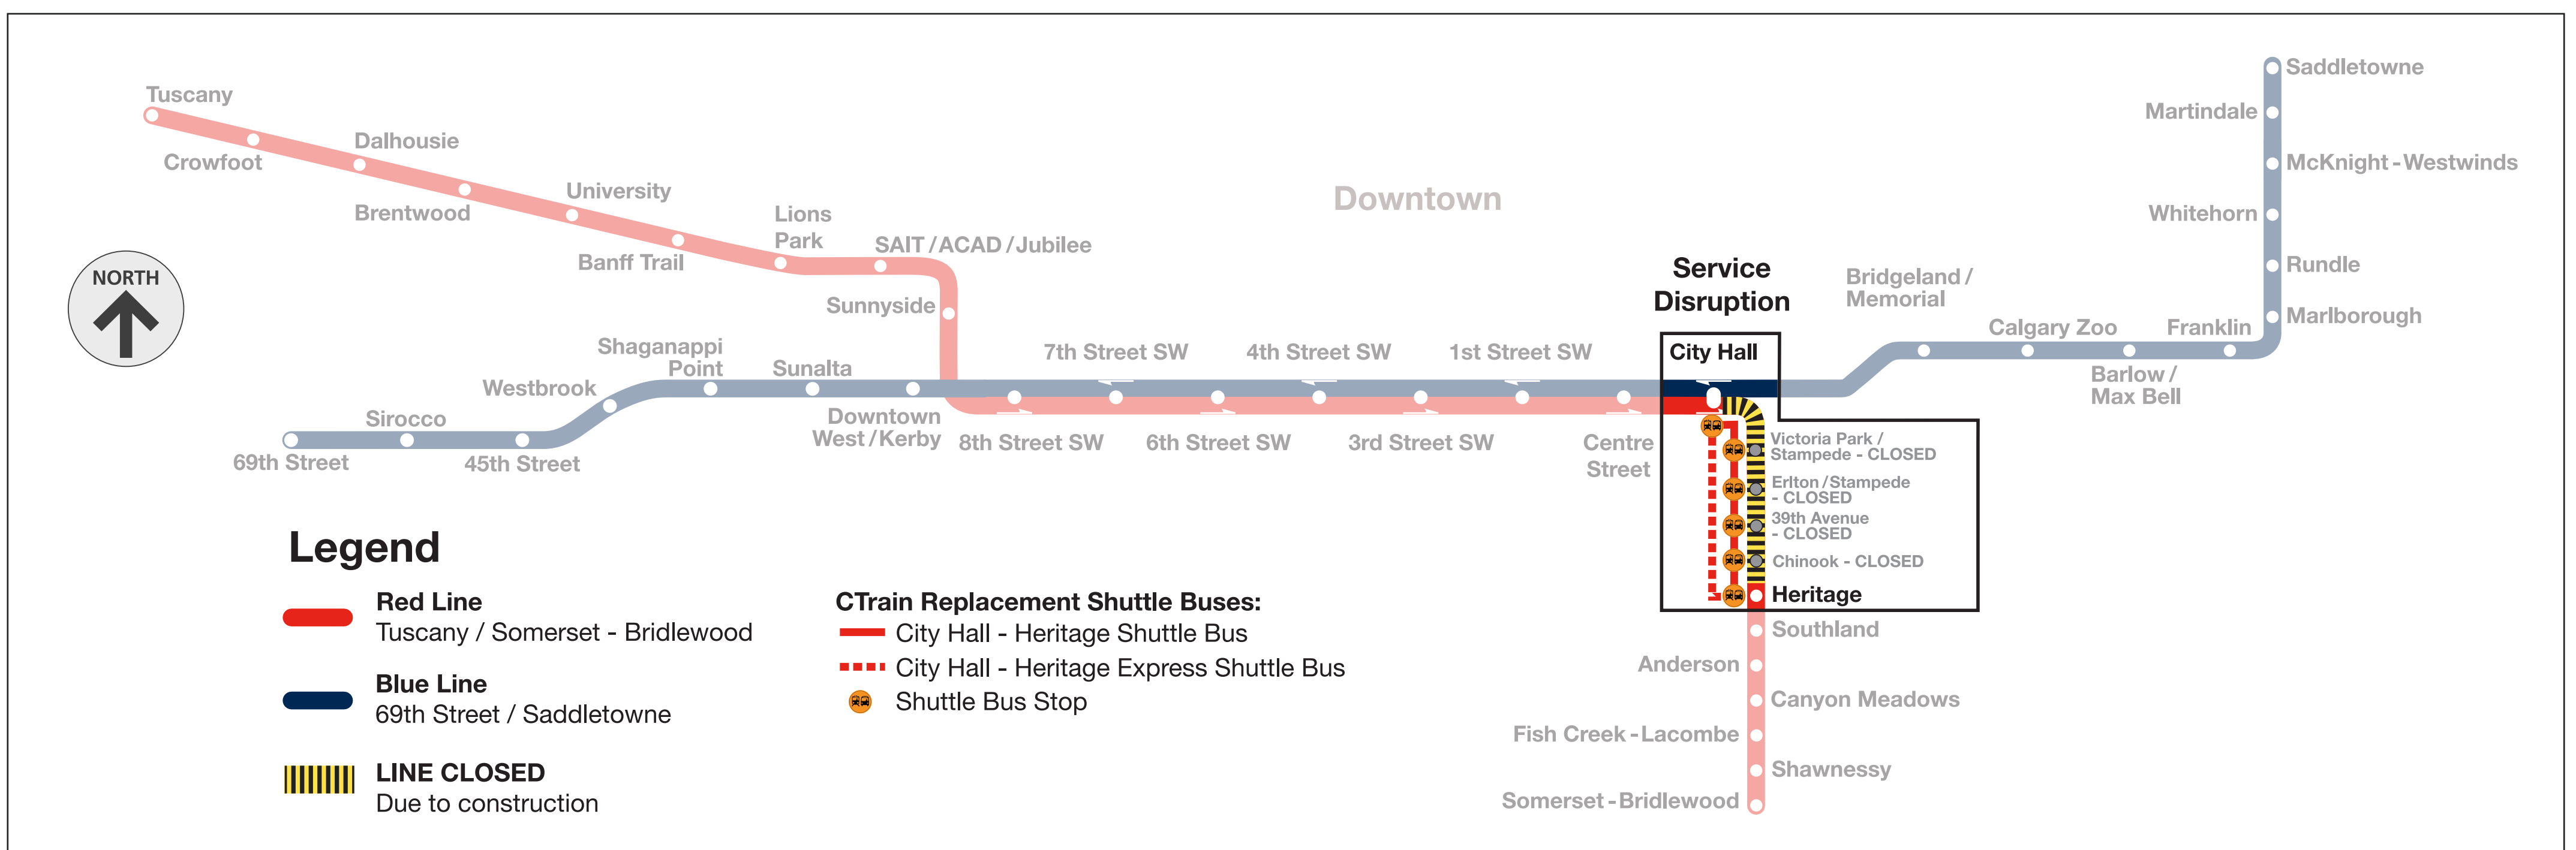

# City Hall to Heritage CLOSED Sept. 16-17

## Catch shuttles on Macleod Trail

### Going south (Somerset)

- **Station-to-station shuttle** - Catch this bus in front of the library. It stops at all stations from here to Heritage.
- **Express shuttle** - Catch this bus in front of City Hall. It goes directly to Heritage station.

**Trains to Tuscany, 69 Street and Saddletowne are running normally.**