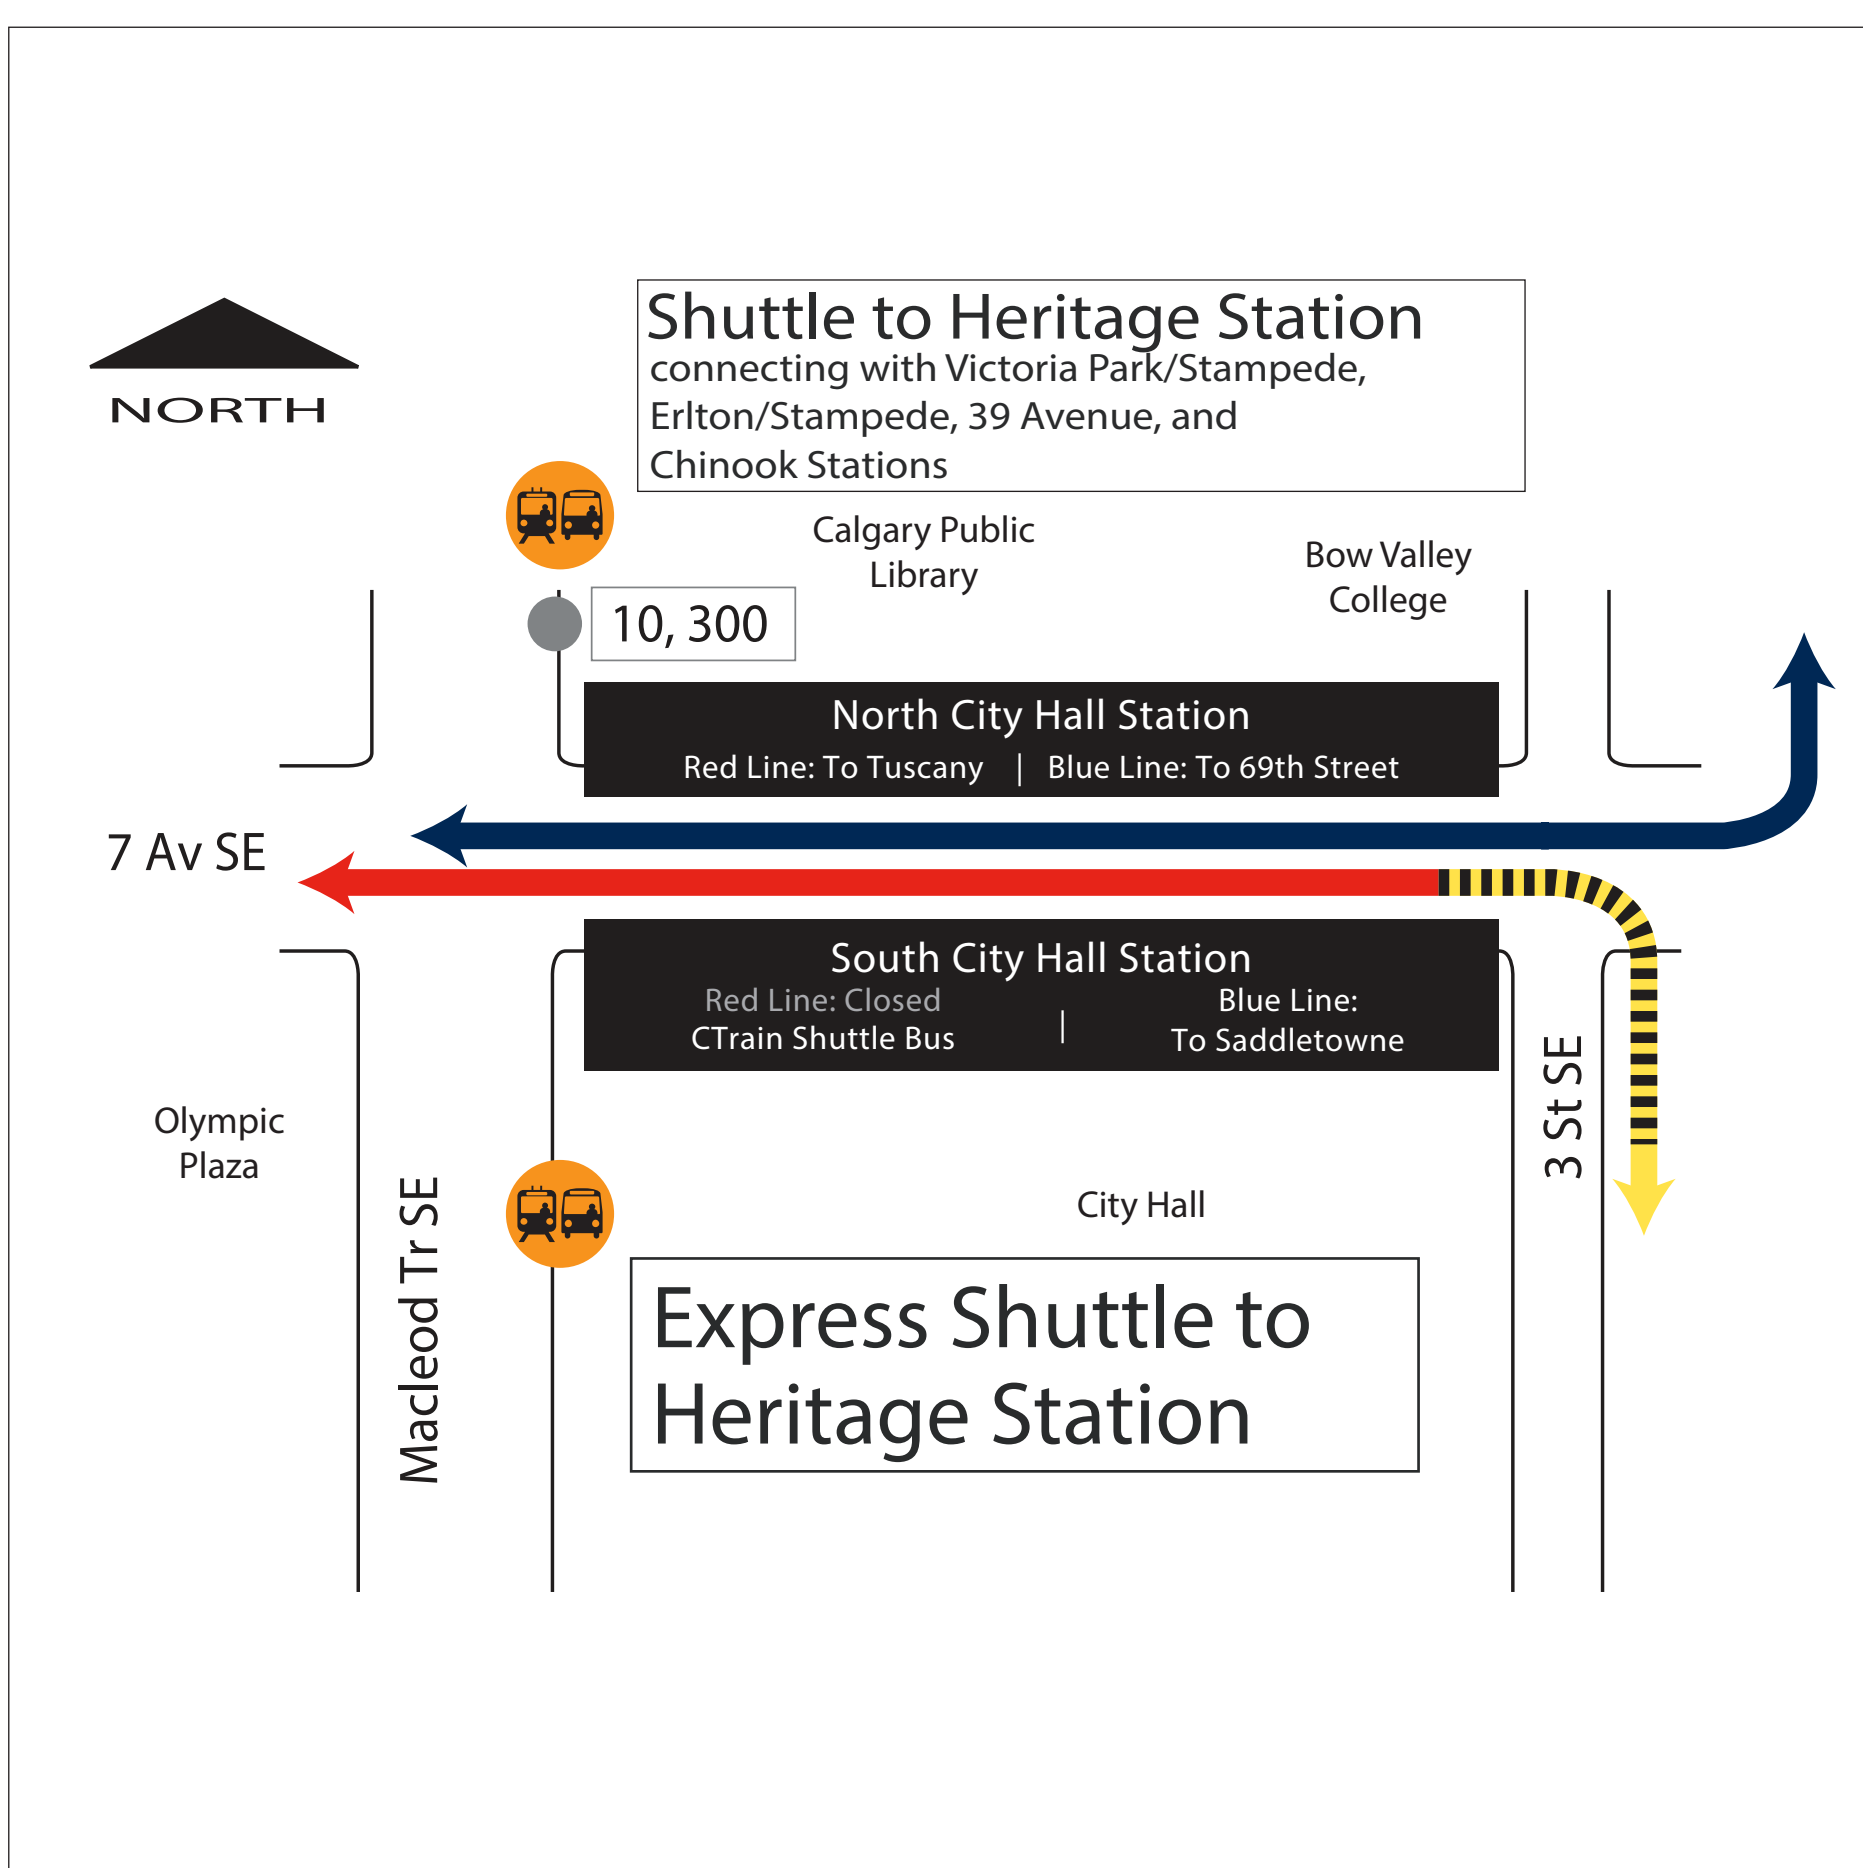

## Shuttle buses replace CTrains between City Hall and Heritage stations

## Catch shuttles on Macleod Trail

### Going south (Somerset)

- **Station-to-station shuttle** - Catch this bus in front of the library. It stops at all stations from here to Heritage.
- **Express shuttle** - Catch this bus in front of City Hall. It goes directly to Heritage station.

**Trains to Tuscany, 69 Street and Saddletowne are running normally.**