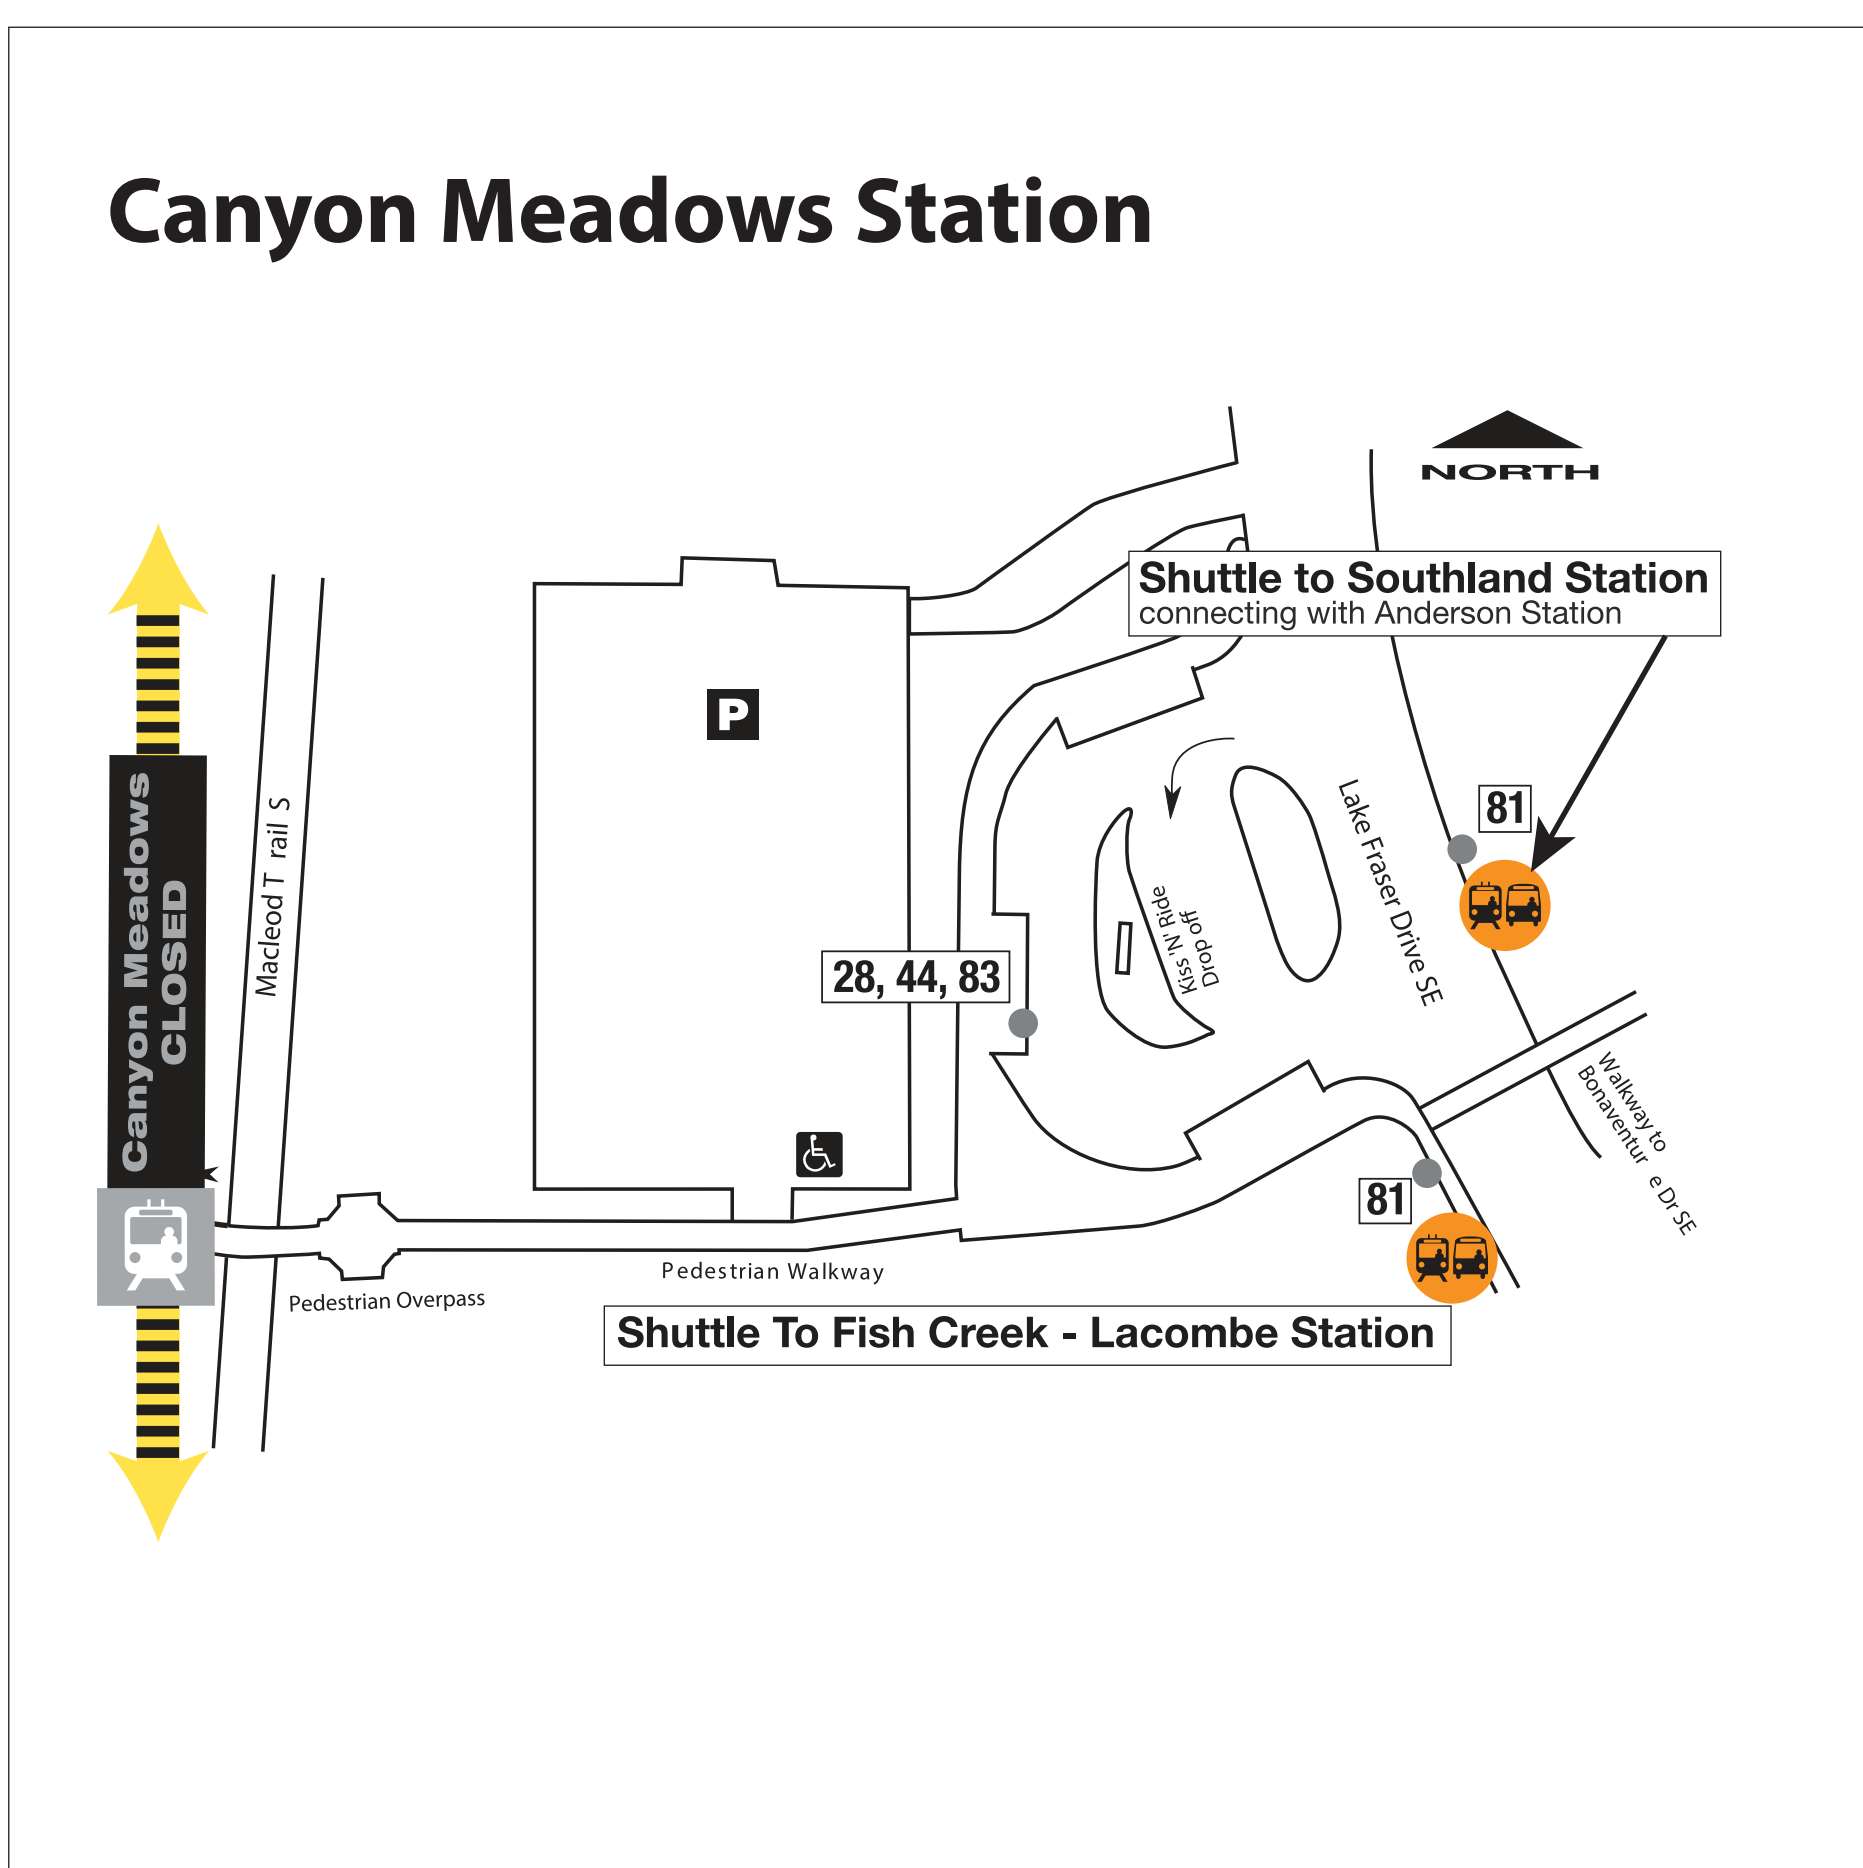

Canyon Meadows CLOSED April 14-15

Shuttle buses replace CTrains between Southland and Fish Creek stations

Catch shuttle buses on Lake Fraser Drive

Going north (Tuscany)

Catch the shuttle bus on the far side of Lake Fraser Dr. It will stop at Anderson and Southland stations. You can catch the Tuscany CTrain at Southland.

Going south (Somerset)

Catch the shuttle bus on the near side of Lake Fraser Dr. It goes to Fish Creek Station where you can catch the Somerset CTrain.