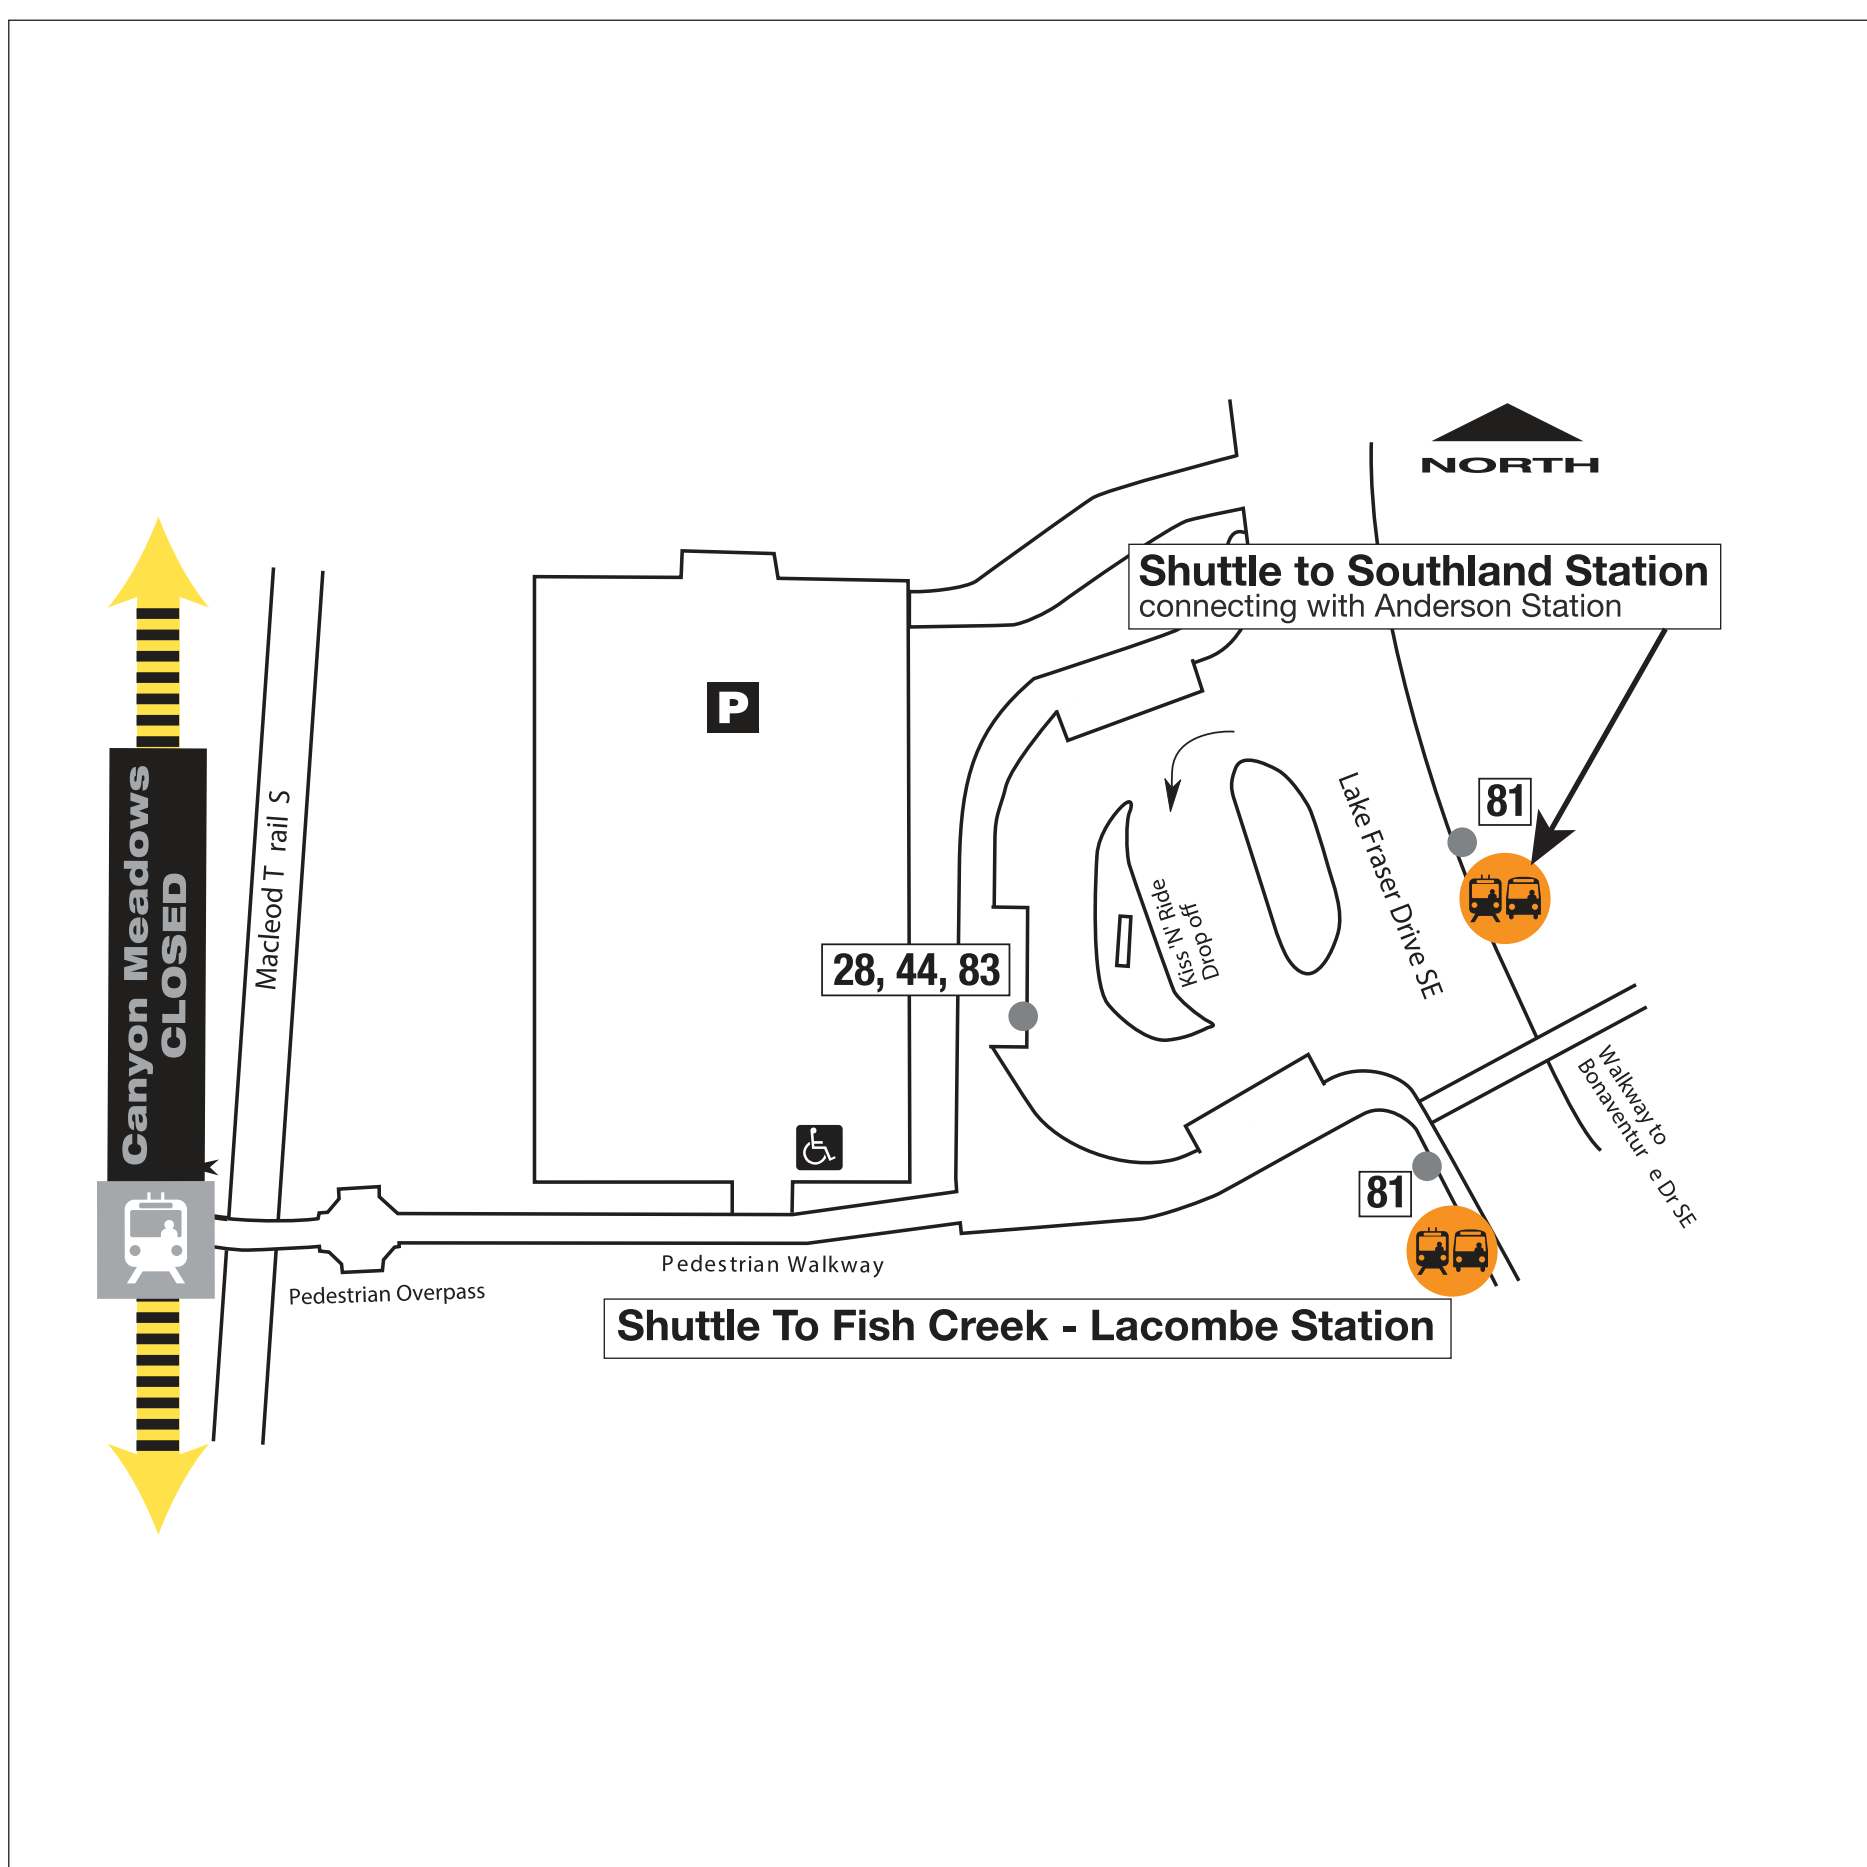

Canyon Meadows CLOSED Sat, Nov. 4

Shuttle buses replace CTrains between Southland and Fish Creek stations

Catch shuttle buses on Lake Fraser Drive

Going north (Tuscany)

Catch the shuttle bus on the far side of Lake Fraser Dr. It will stop at Anderson and Southland stations. You can catch the Tuscany CTrain at Southland.

Going south (Somerset)

Catch the shuttle bus on the near side of Lake Fraser Dr. It goes to Fish Creek Station where you can catch the Somerset CTrain.