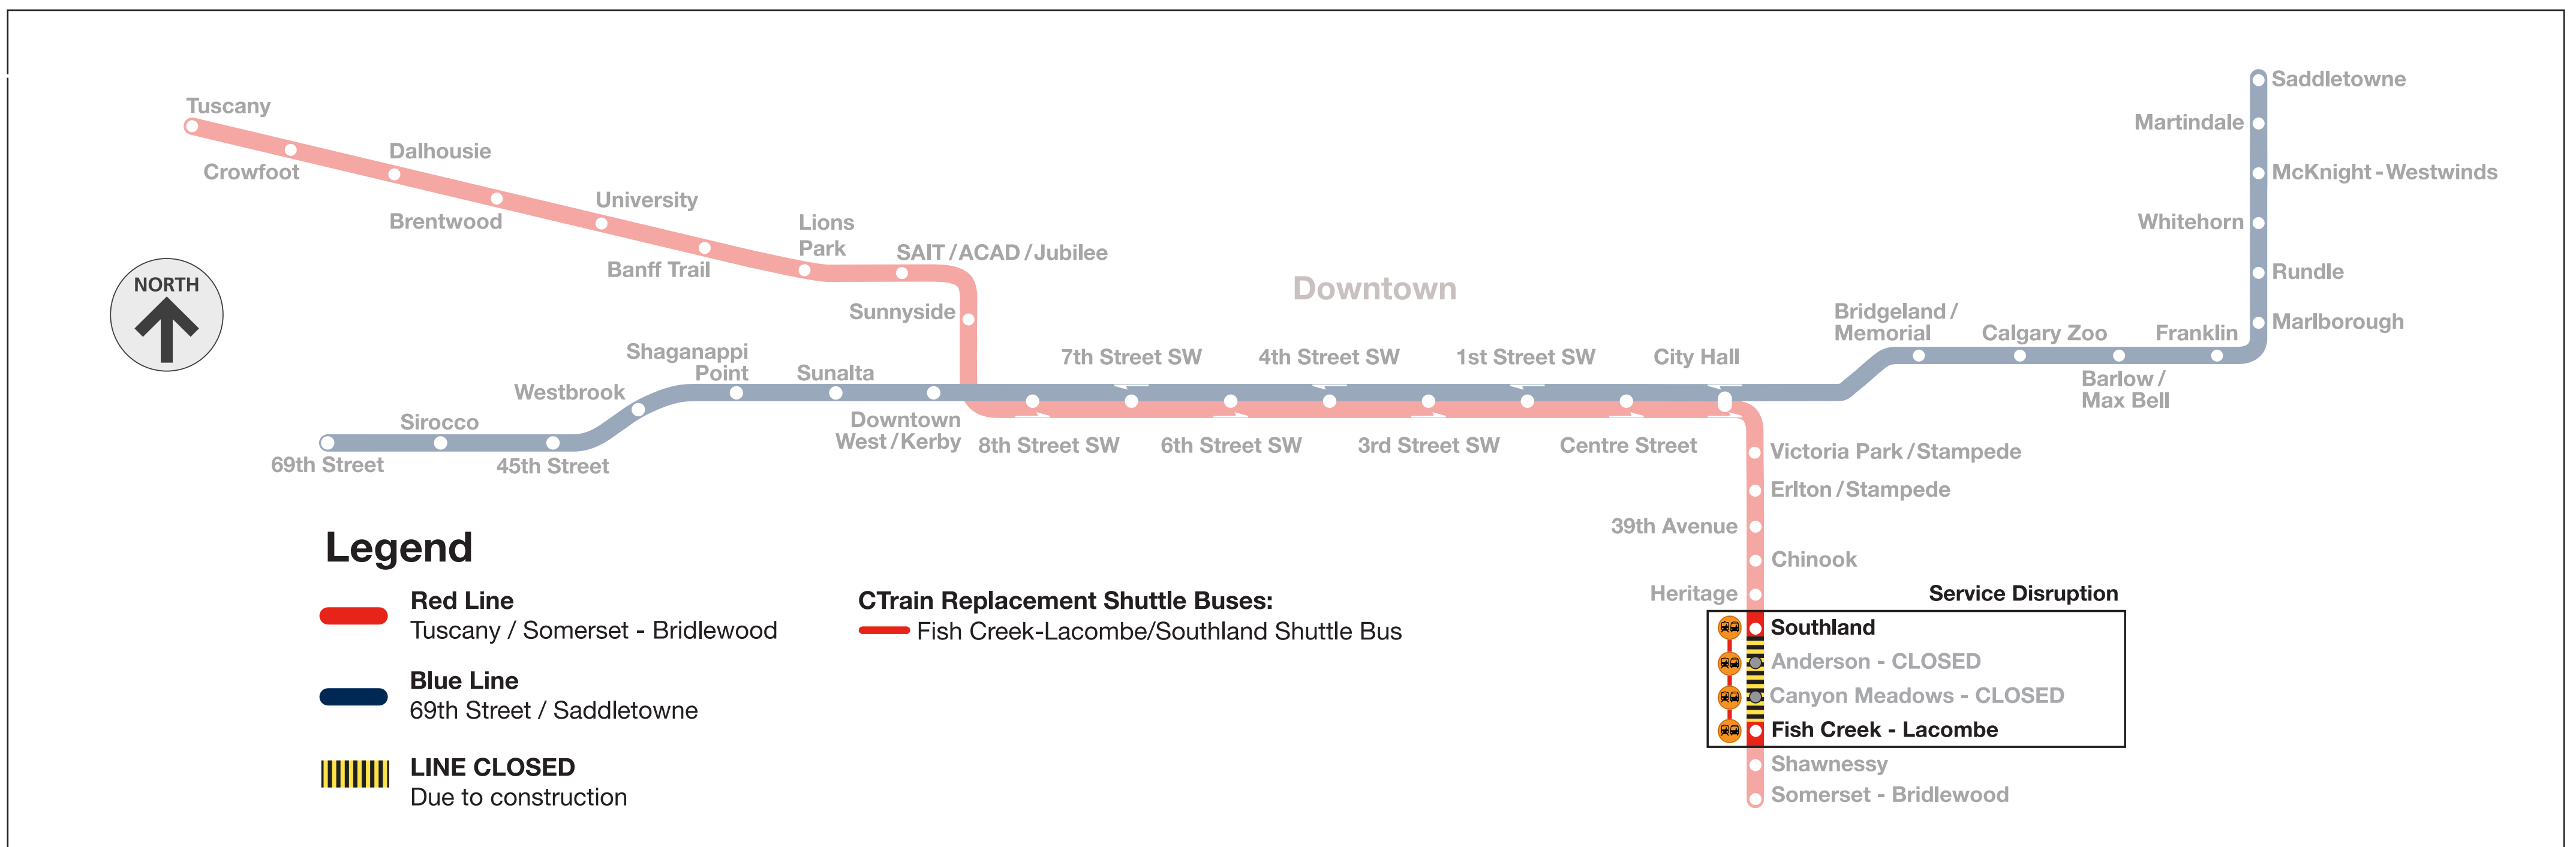

Canyon Meadows CLOSED Sat, Nov. 4

Shuttle buses replace CTrains between Southland and Fish Creek stations

Catch shuttle buses on Lake Fraser Drive

Going north (Tuscany)

Catch the shuttle bus on the far side of Lake Fraser Dr. It will stop at Anderson and Southland stations. You can catch the Tuscany CTrain at Southland.

Going south (Somerset)

Catch the shuttle bus on the near side of Lake Fraser Dr. It goes to Fish Creek Station where you can catch the Somerset CTrain.