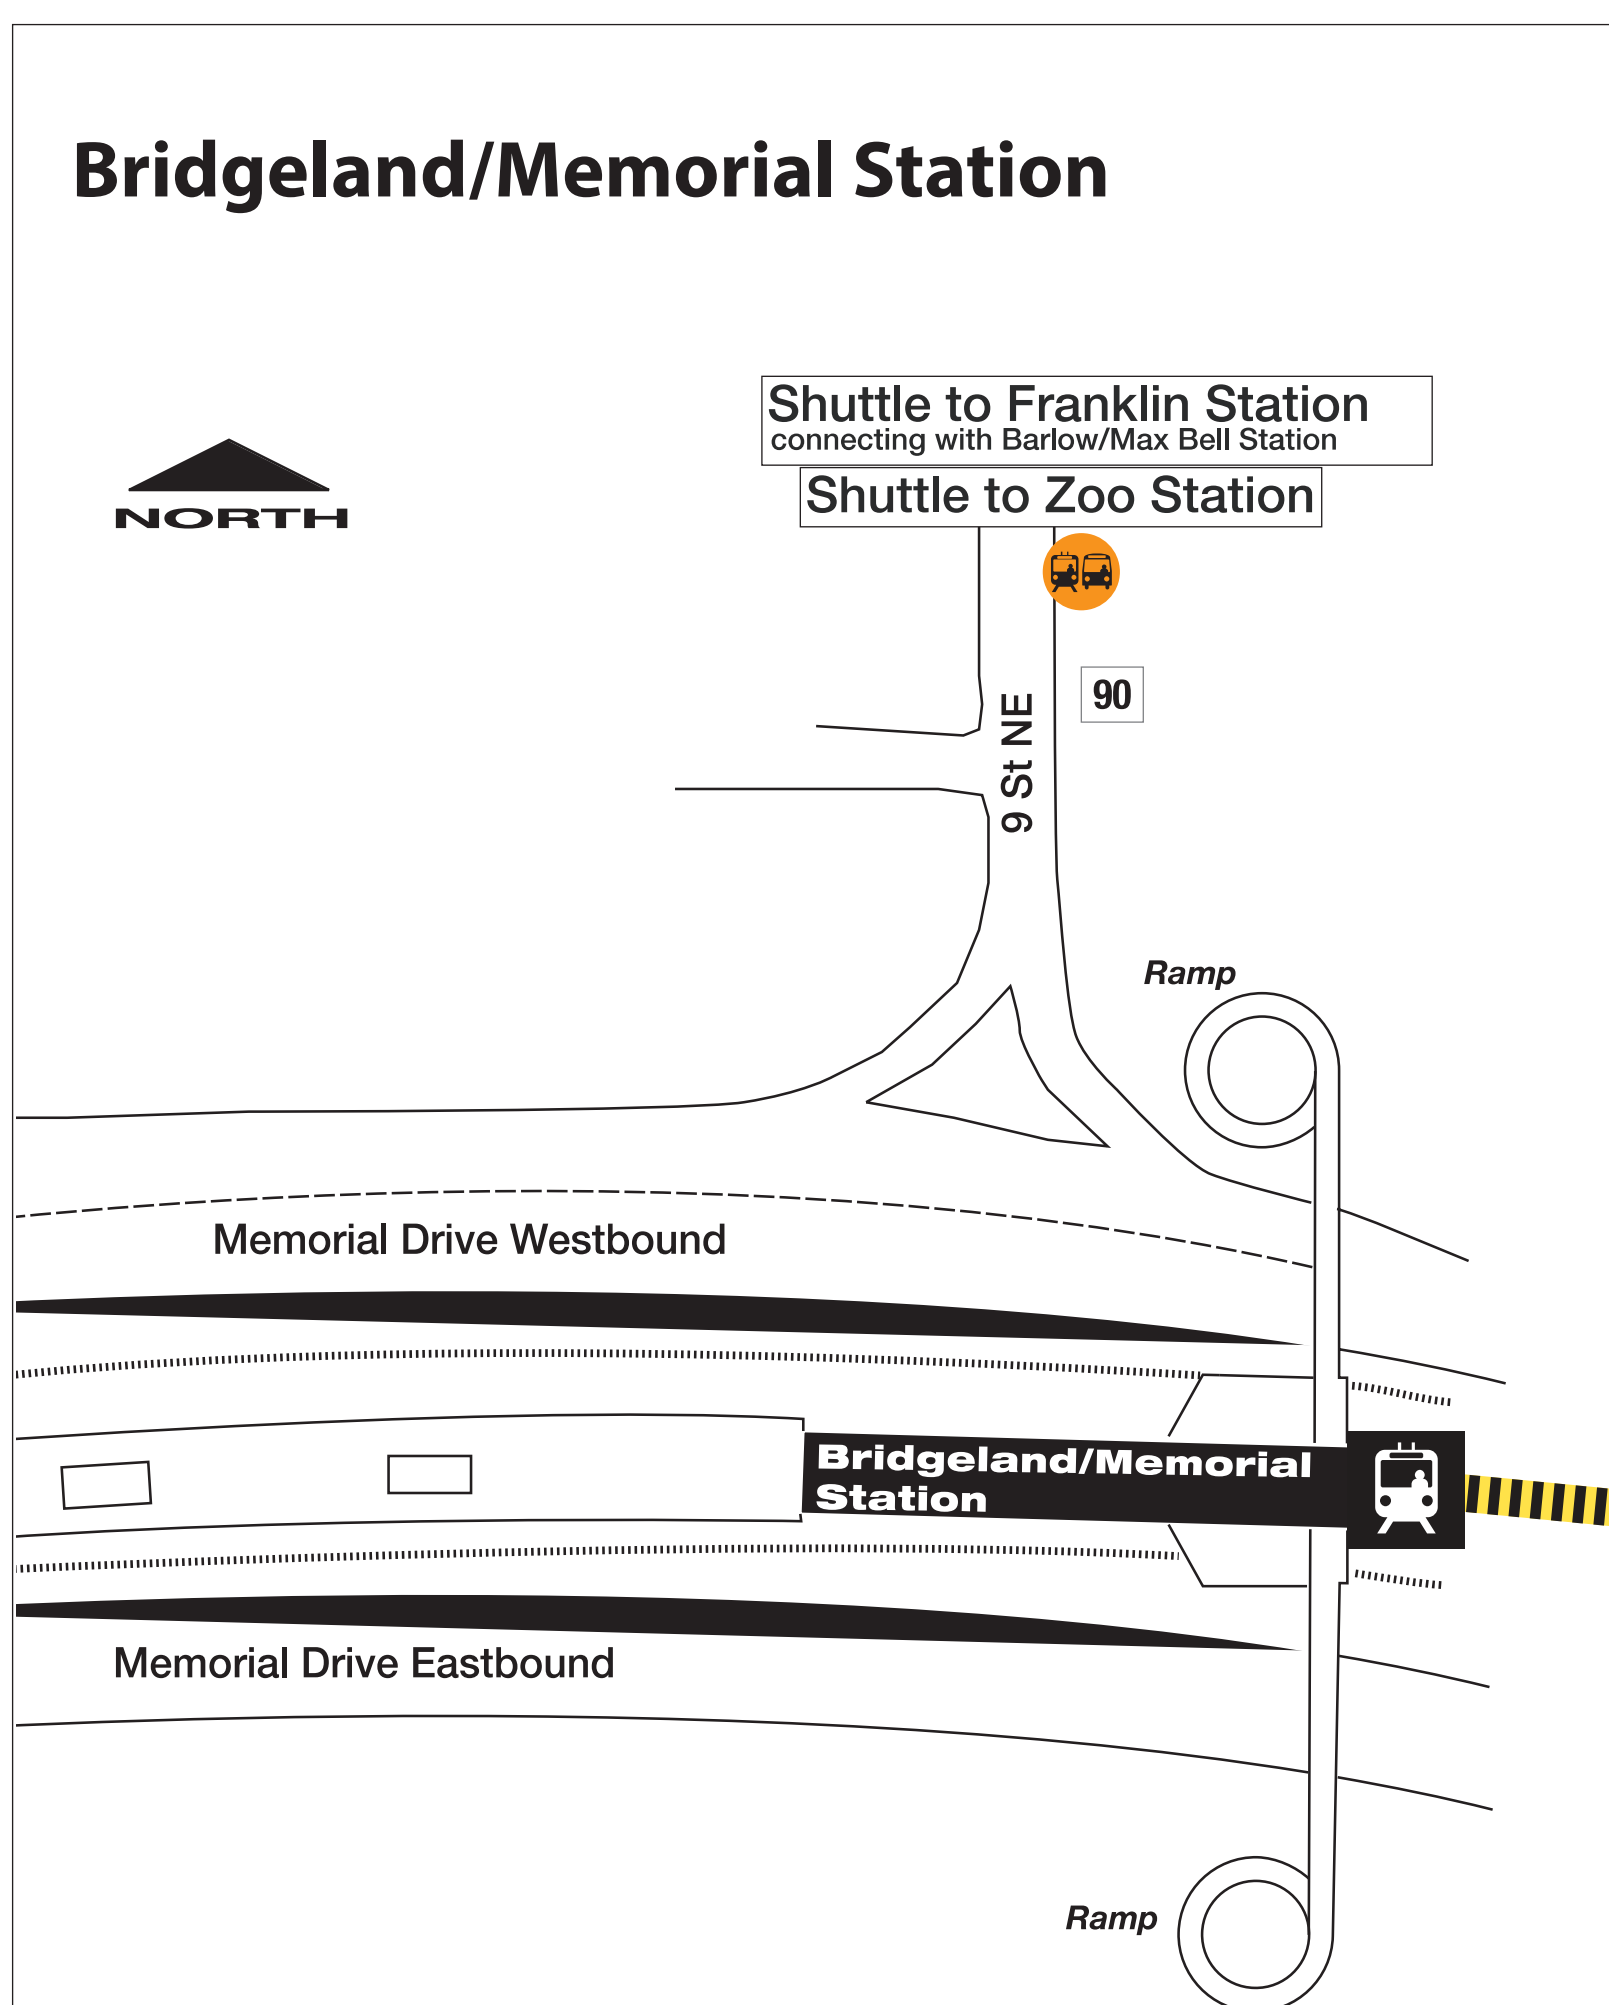

Zoo & Barlow/Max Bell Stations CLOSED April 28-29

Shuttle buses replace CTrains between Bridgeland and Franklin stations

Catch shuttle buses on 9 Street N.E.

To downtown (69 Street CTrain)
CTrains are running from this station.

To northeast (Saddletowne CTrain)
Catch the Franklin shuttle bus, which stops at Barlow/Max Bell and Franklin stations. (It does **not** stop at Zoo Station). You can catch the Saddletowne CTrain from Franklin Station.