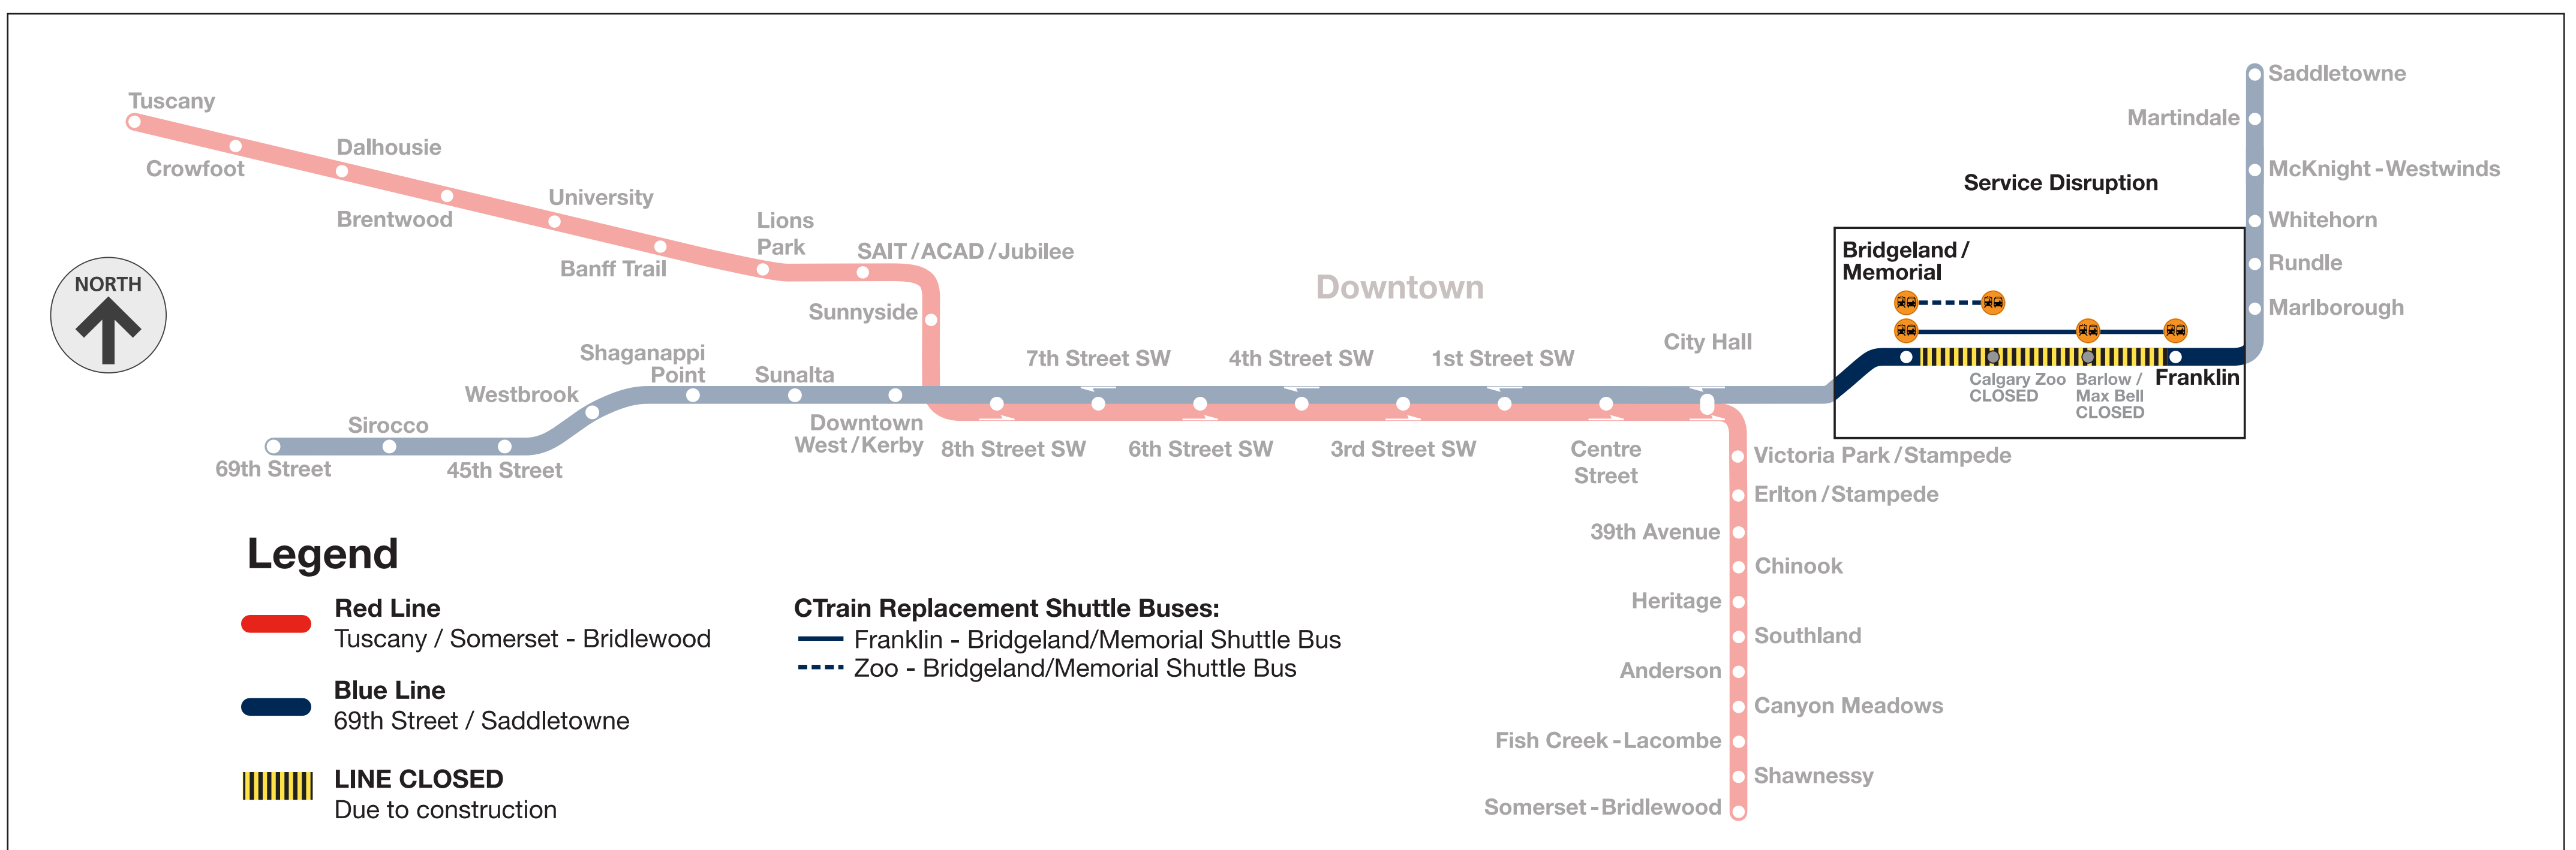

Zoo & Barlow/Max Bell Stations CLOSED April 28-29

Shuttle buses replace CTrains between Bridgeland and Franklin stations

Catch shuttle buses on 9 Street N.E.

To downtown (69 Street CTrain)
CTrains are running from this station.

To northeast (Saddletowne CTrain)
Catch the Franklin shuttle bus, which stops at Barlow/Max Bell and Franklin stations. (It does **not** stop at Zoo Station). You can catch the Saddletowne CTrain from Franklin Station.

To the Calgary Zoo
Catch the Zoo shuttle bus.