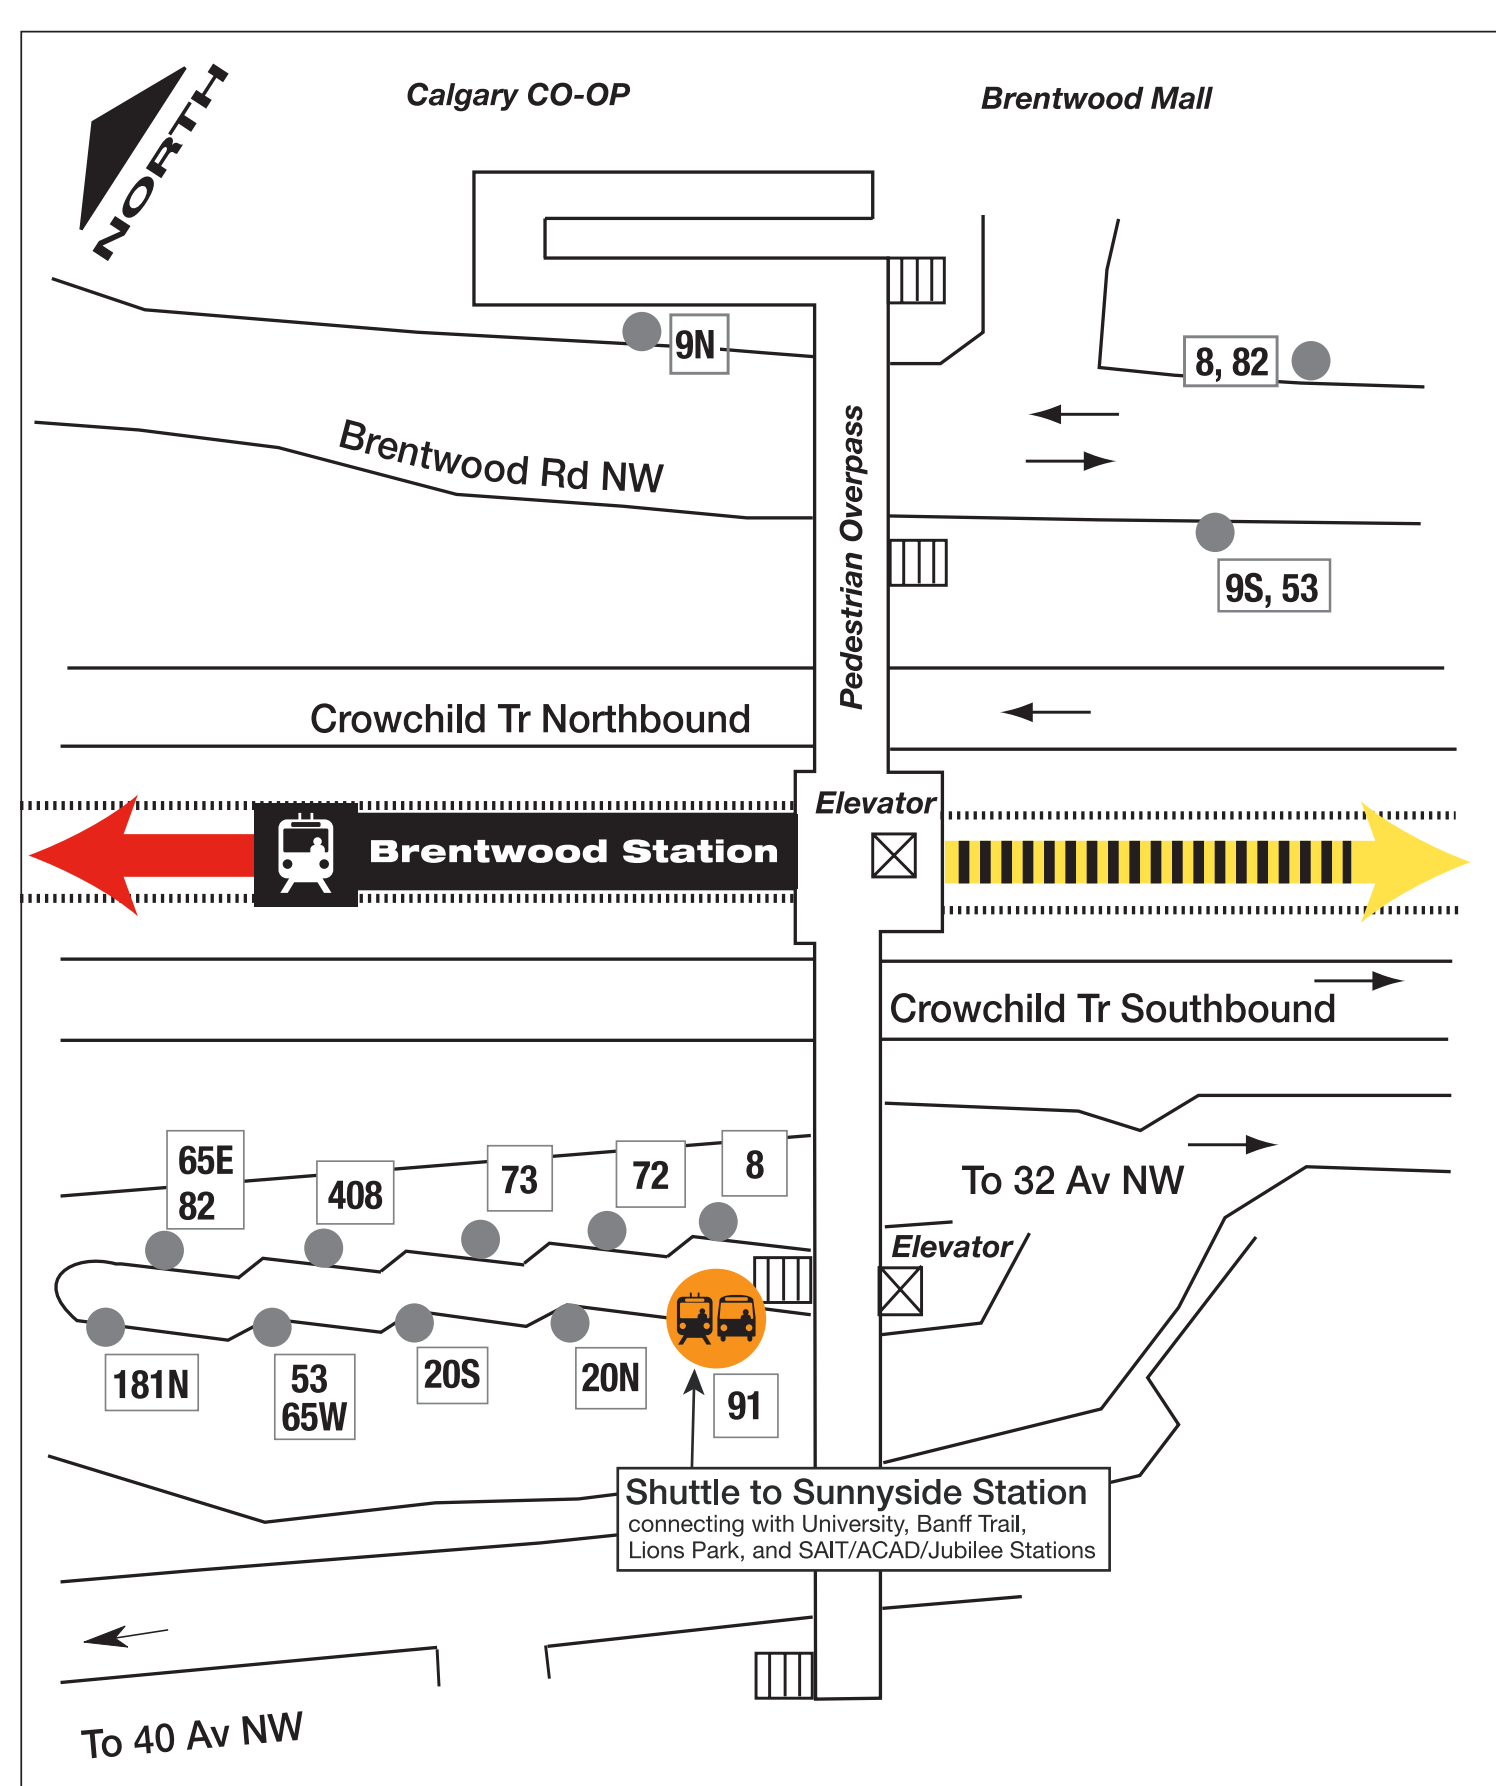

# Brentwood to Sunnyside CLOSED Nov. 25-26

**Shuttle buses replace CTrains between Brentwood and Sunnyside stations**

## Catch shuttle at the bus loop

### Brentwood Station

### Going north (Tuscany)

CTrains are running from this station.