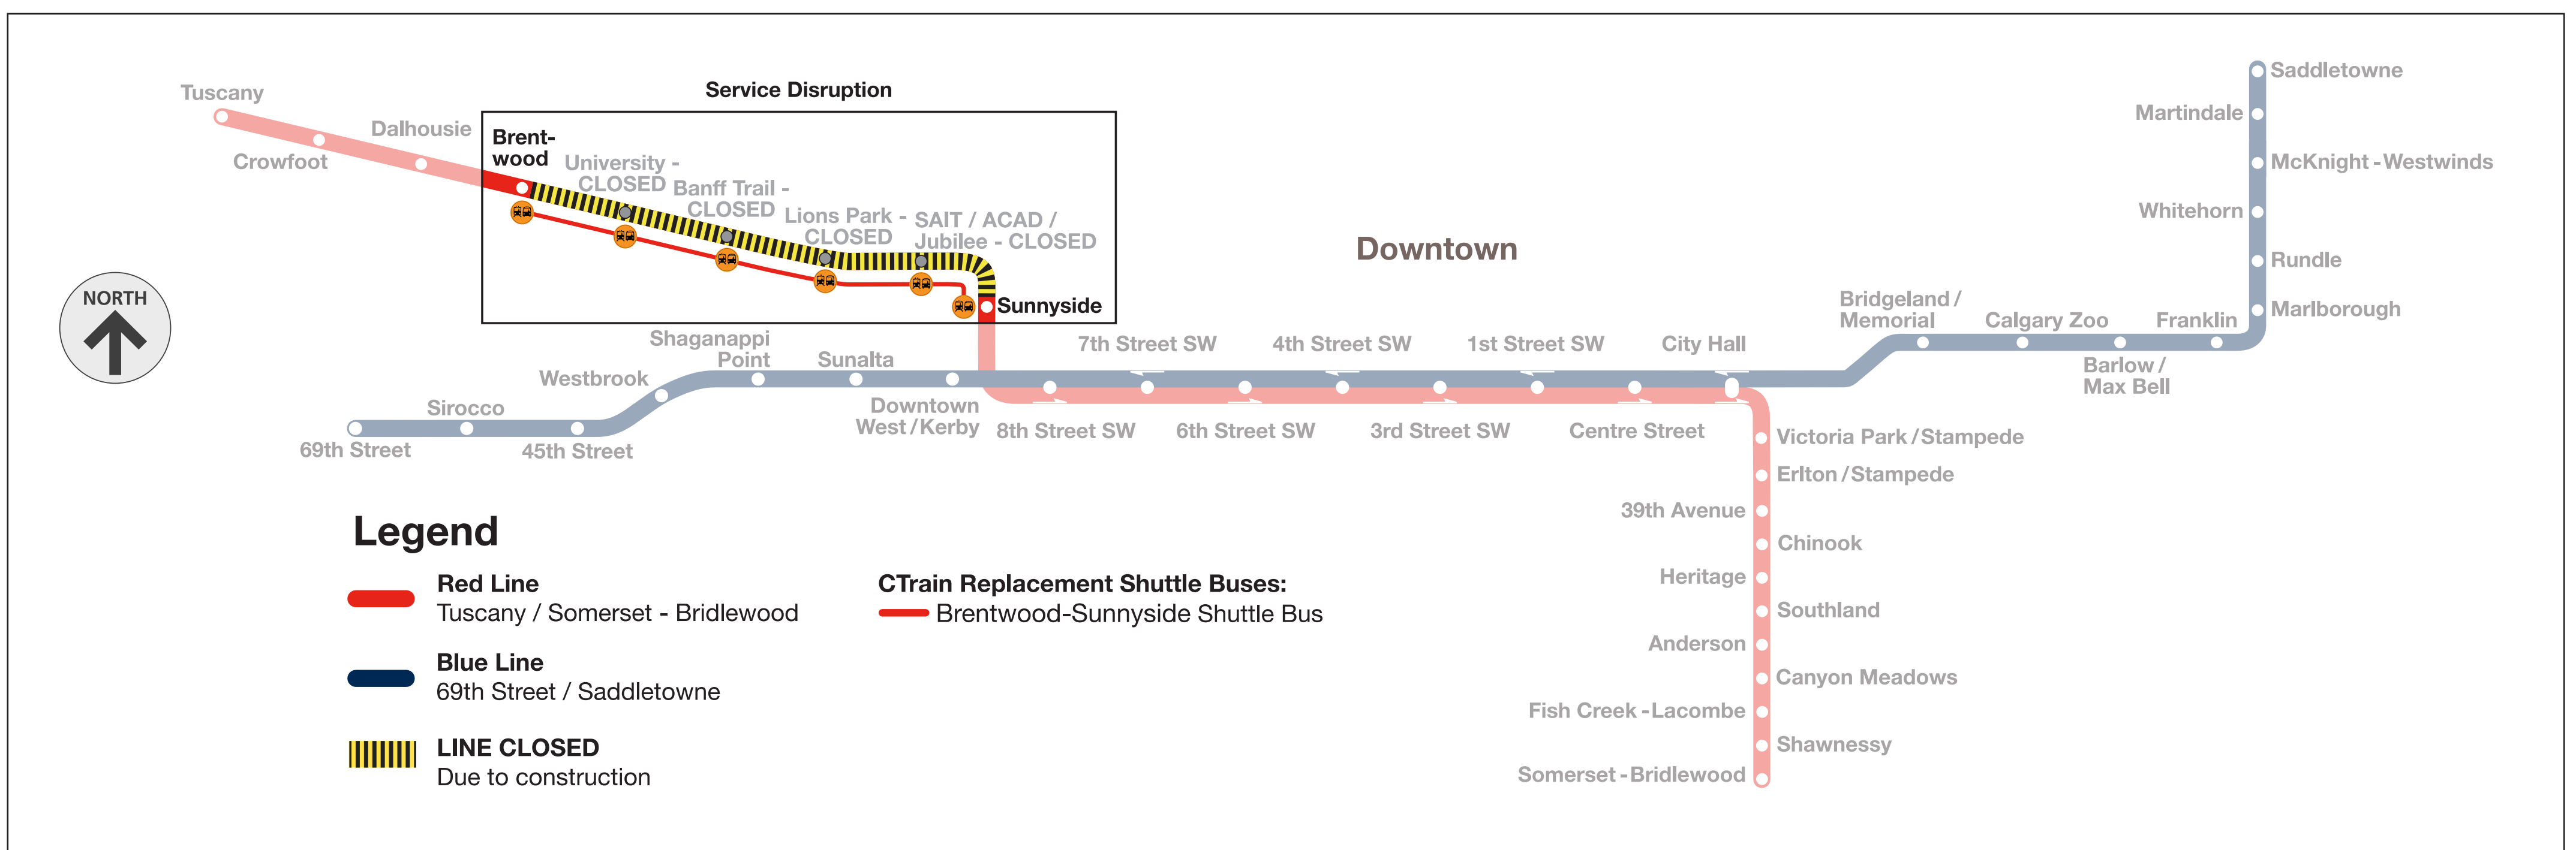

## Catch shuttle at the bus loop

### Brentwood Station

### Going south (Somerset)

Catch the shuttle bus at the bus loop. It goes to all stations between here and Sunnyside. You can catch the Somerset CTrain at Sunnyside.

### Going north (Tuscany)

CTrains are running from this station.