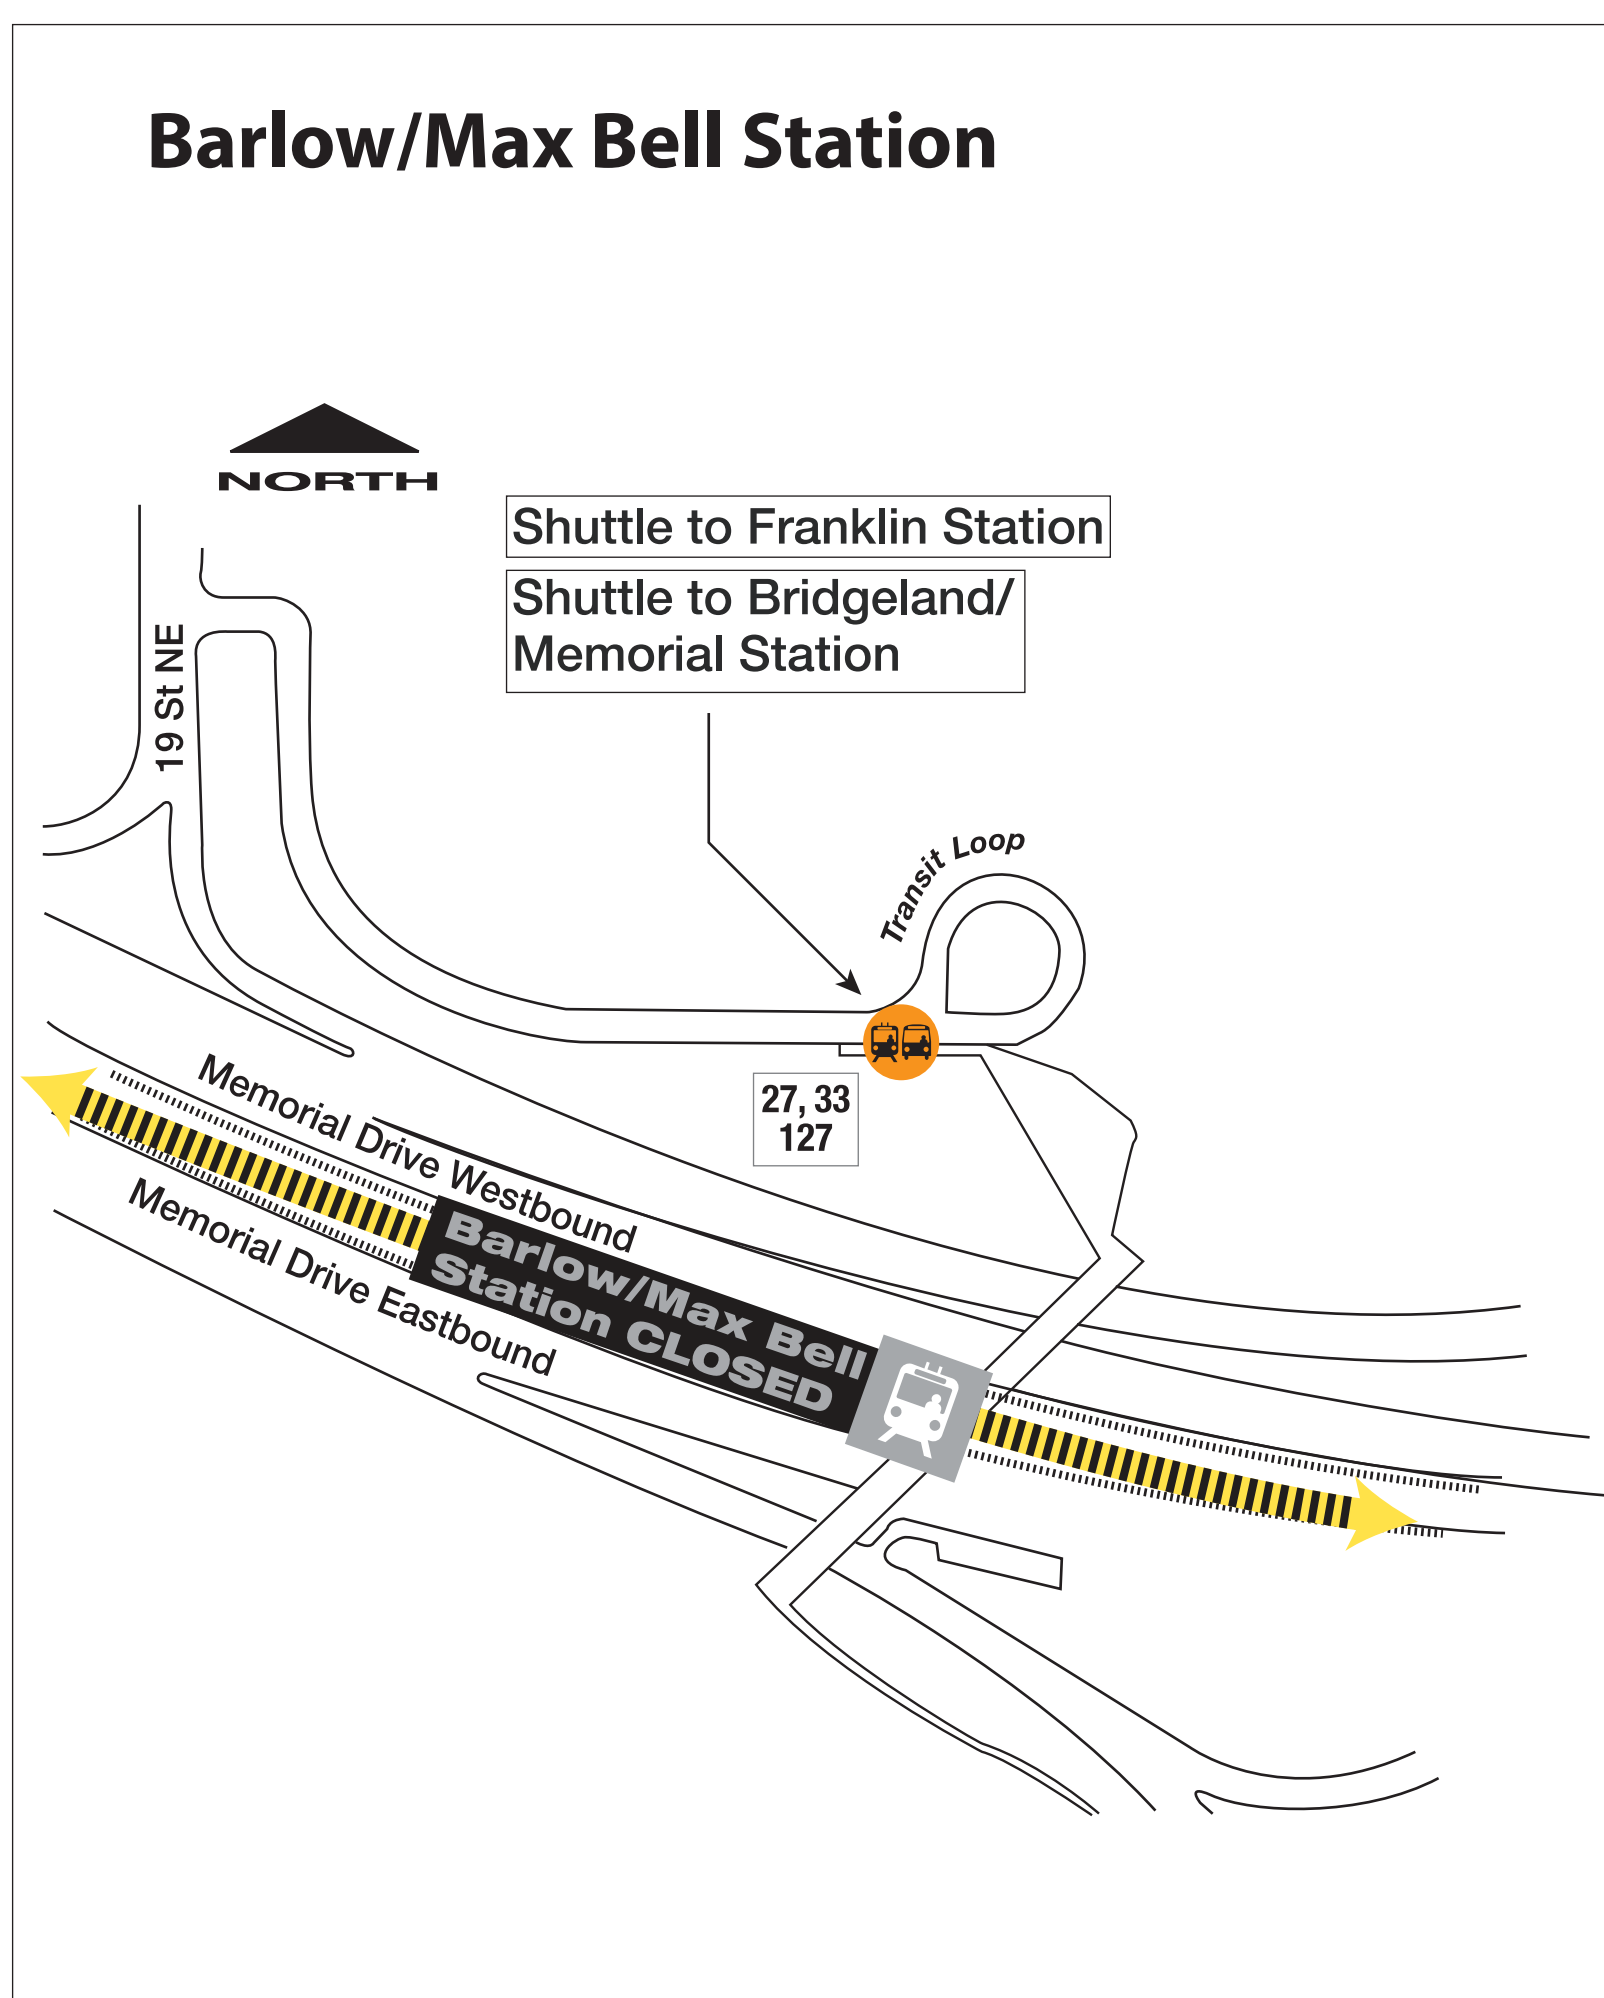

Barlow/Max Bell Station CLOSED April 28-29

Shuttle buses replace CTrains between Franklin and Bridgeland stations

Catch shuttles at the bus loop

- To northeast (Saddletowne CTrain)**
Take the shuttle to Franklin Station where you can catch the Saddletowne CTrain.
- To downtown (69 Street CTrain)**
Take the shuttle to Bridgeland Station where you can catch the 69 Street CTrain. (The shuttle does **not** stop at Zoo Station).
- To the Calgary Zoo**
Take the shuttle to Bridgeland Station. From there, transfer to the Zoo shuttle.