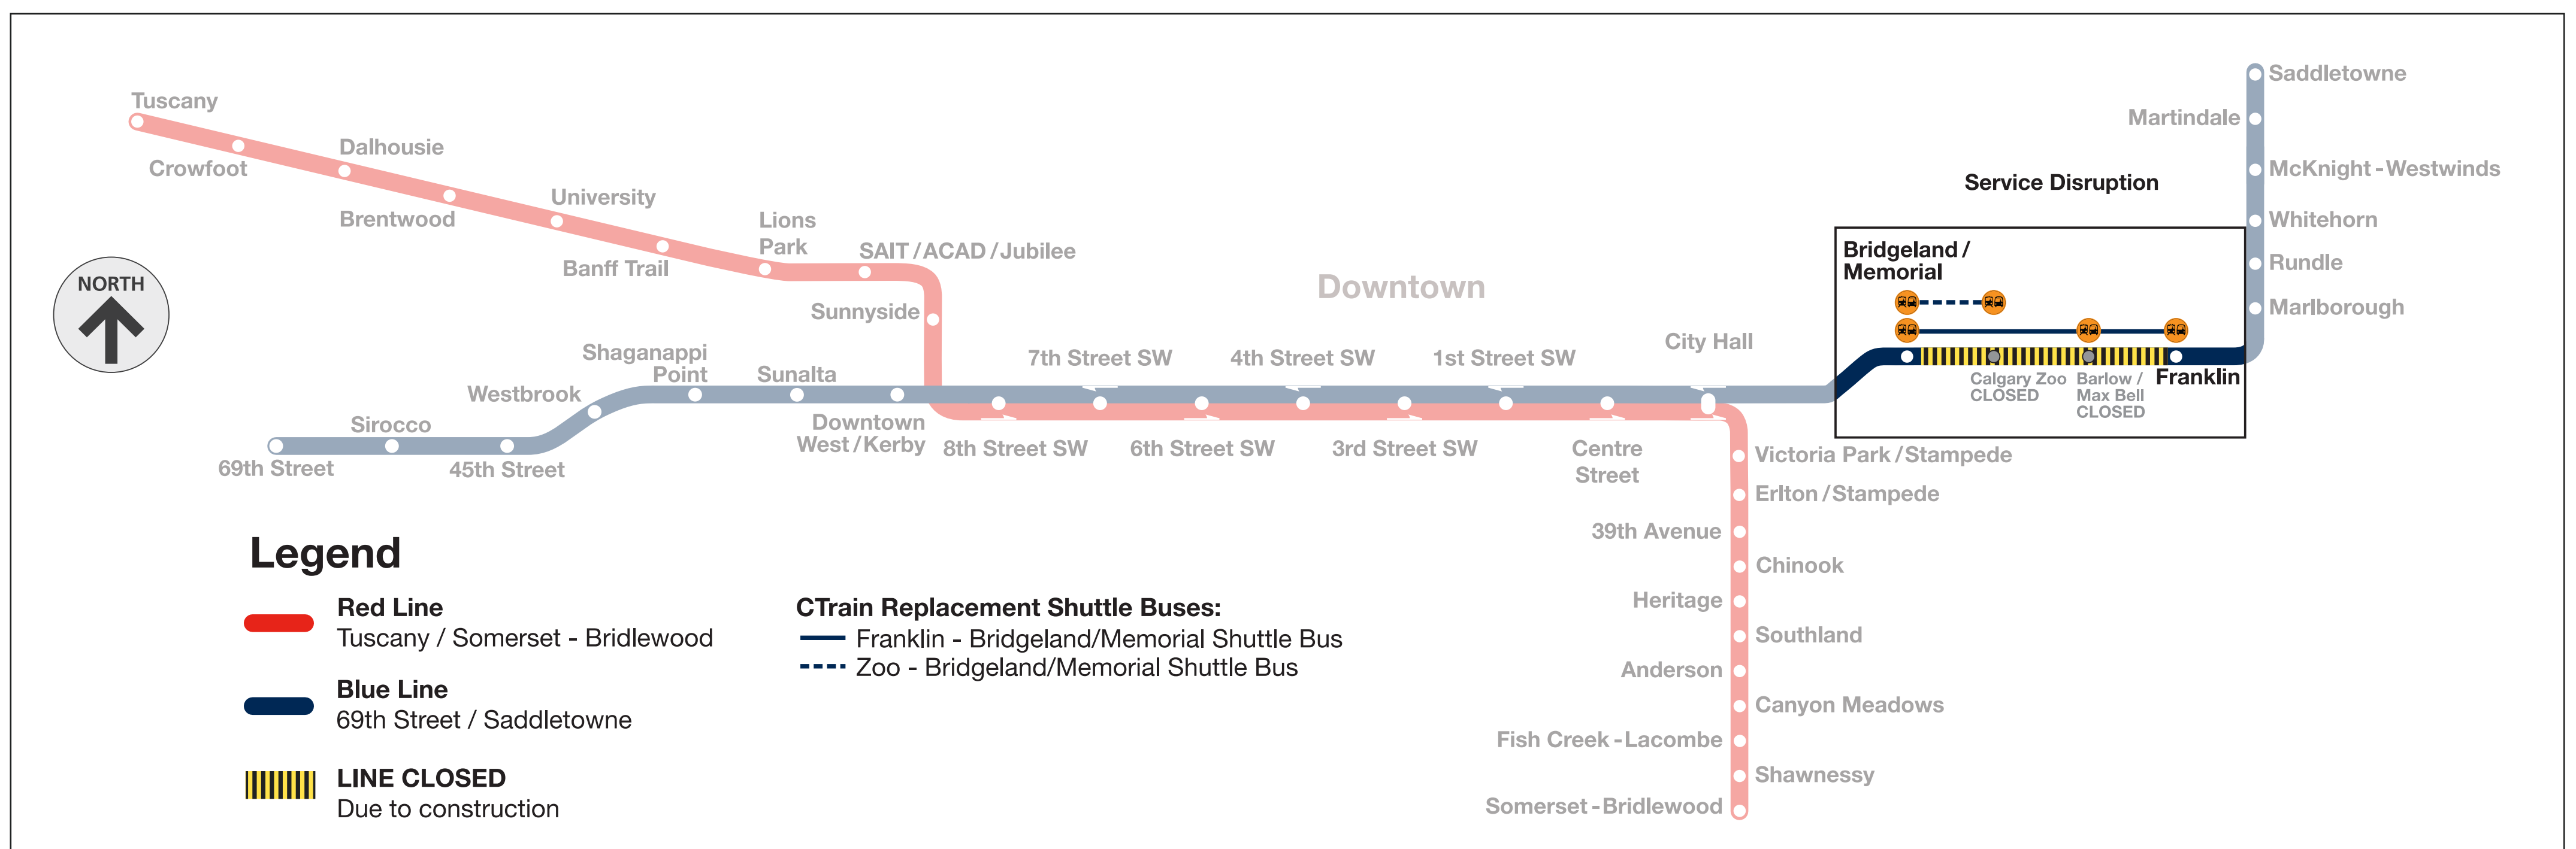

Barlow/Max Bell Station CLOSED April 28-29

Shuttle buses replace CTrains between Franklin and Bridgeland stations

Catch shuttles at the bus loop

- To northeast (Saddletowne CTrain)**
Take the shuttle to Franklin Station where you can catch the Saddletowne CTrain.
- To downtown (69 Street CTrain)**
Take the shuttle to Bridgeland Station where you can catch the 69 Street CTrain. (The shuttle does **not** stop at Zoo Station).
- To the Calgary Zoo**
Take the shuttle to Bridgeland Station. From there, transfer to the Zoo shuttle.