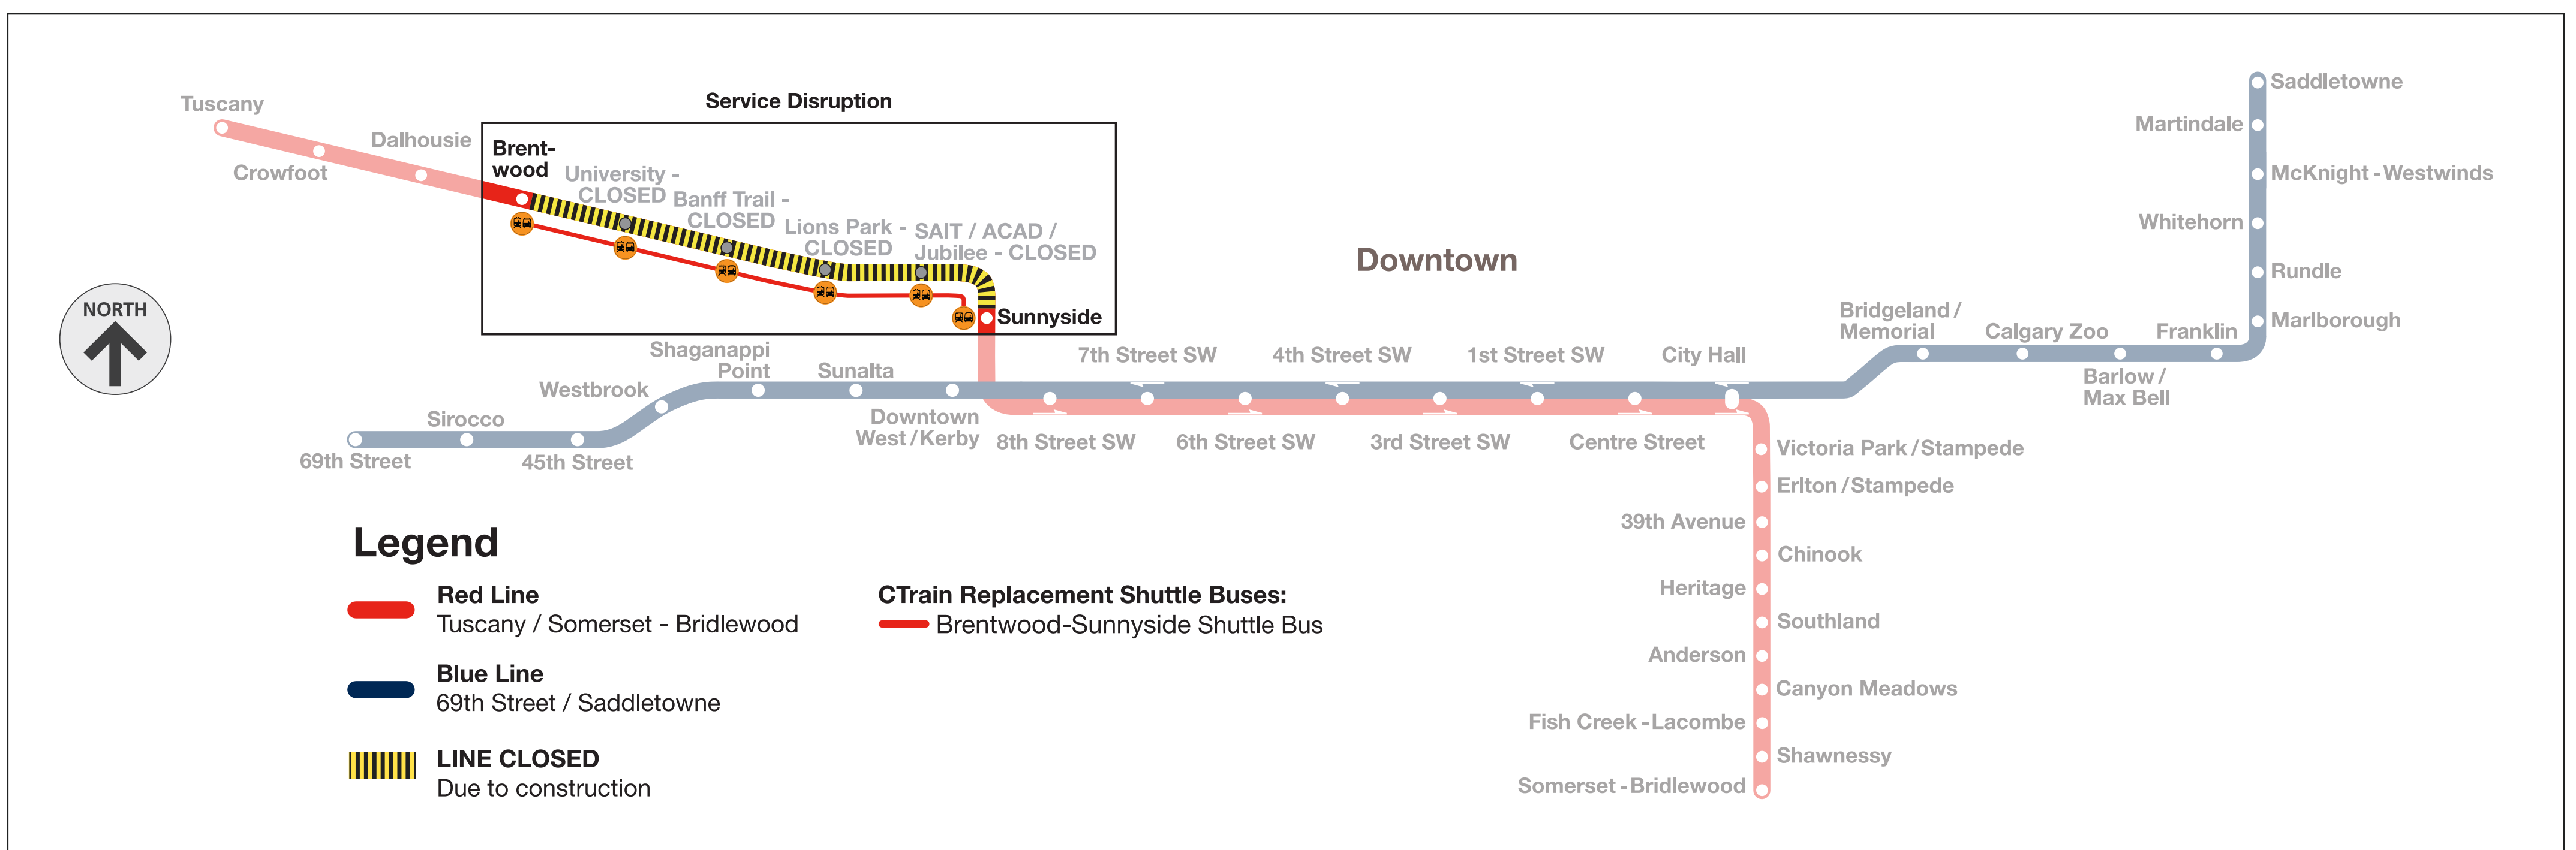

Banff Trail Station CLOSED Nov. 25-26

Shuttle buses replace CTrains between Brentwood and Sunnyside stations

Catch shuttle buses next to station

Going south (Somerset)

Catch the shuttle bus on 23 Ave NW. It goes to Lions Park, SAIT and Sunnyside stations. You can catch the Somerset CTrain at Sunnyside.

Going north (Tuscany)

Catch the shuttle bus on Banff Trail NW. It goes to University and Brentwood stations. You can catch the Tuscany CTrain at Brentwood.