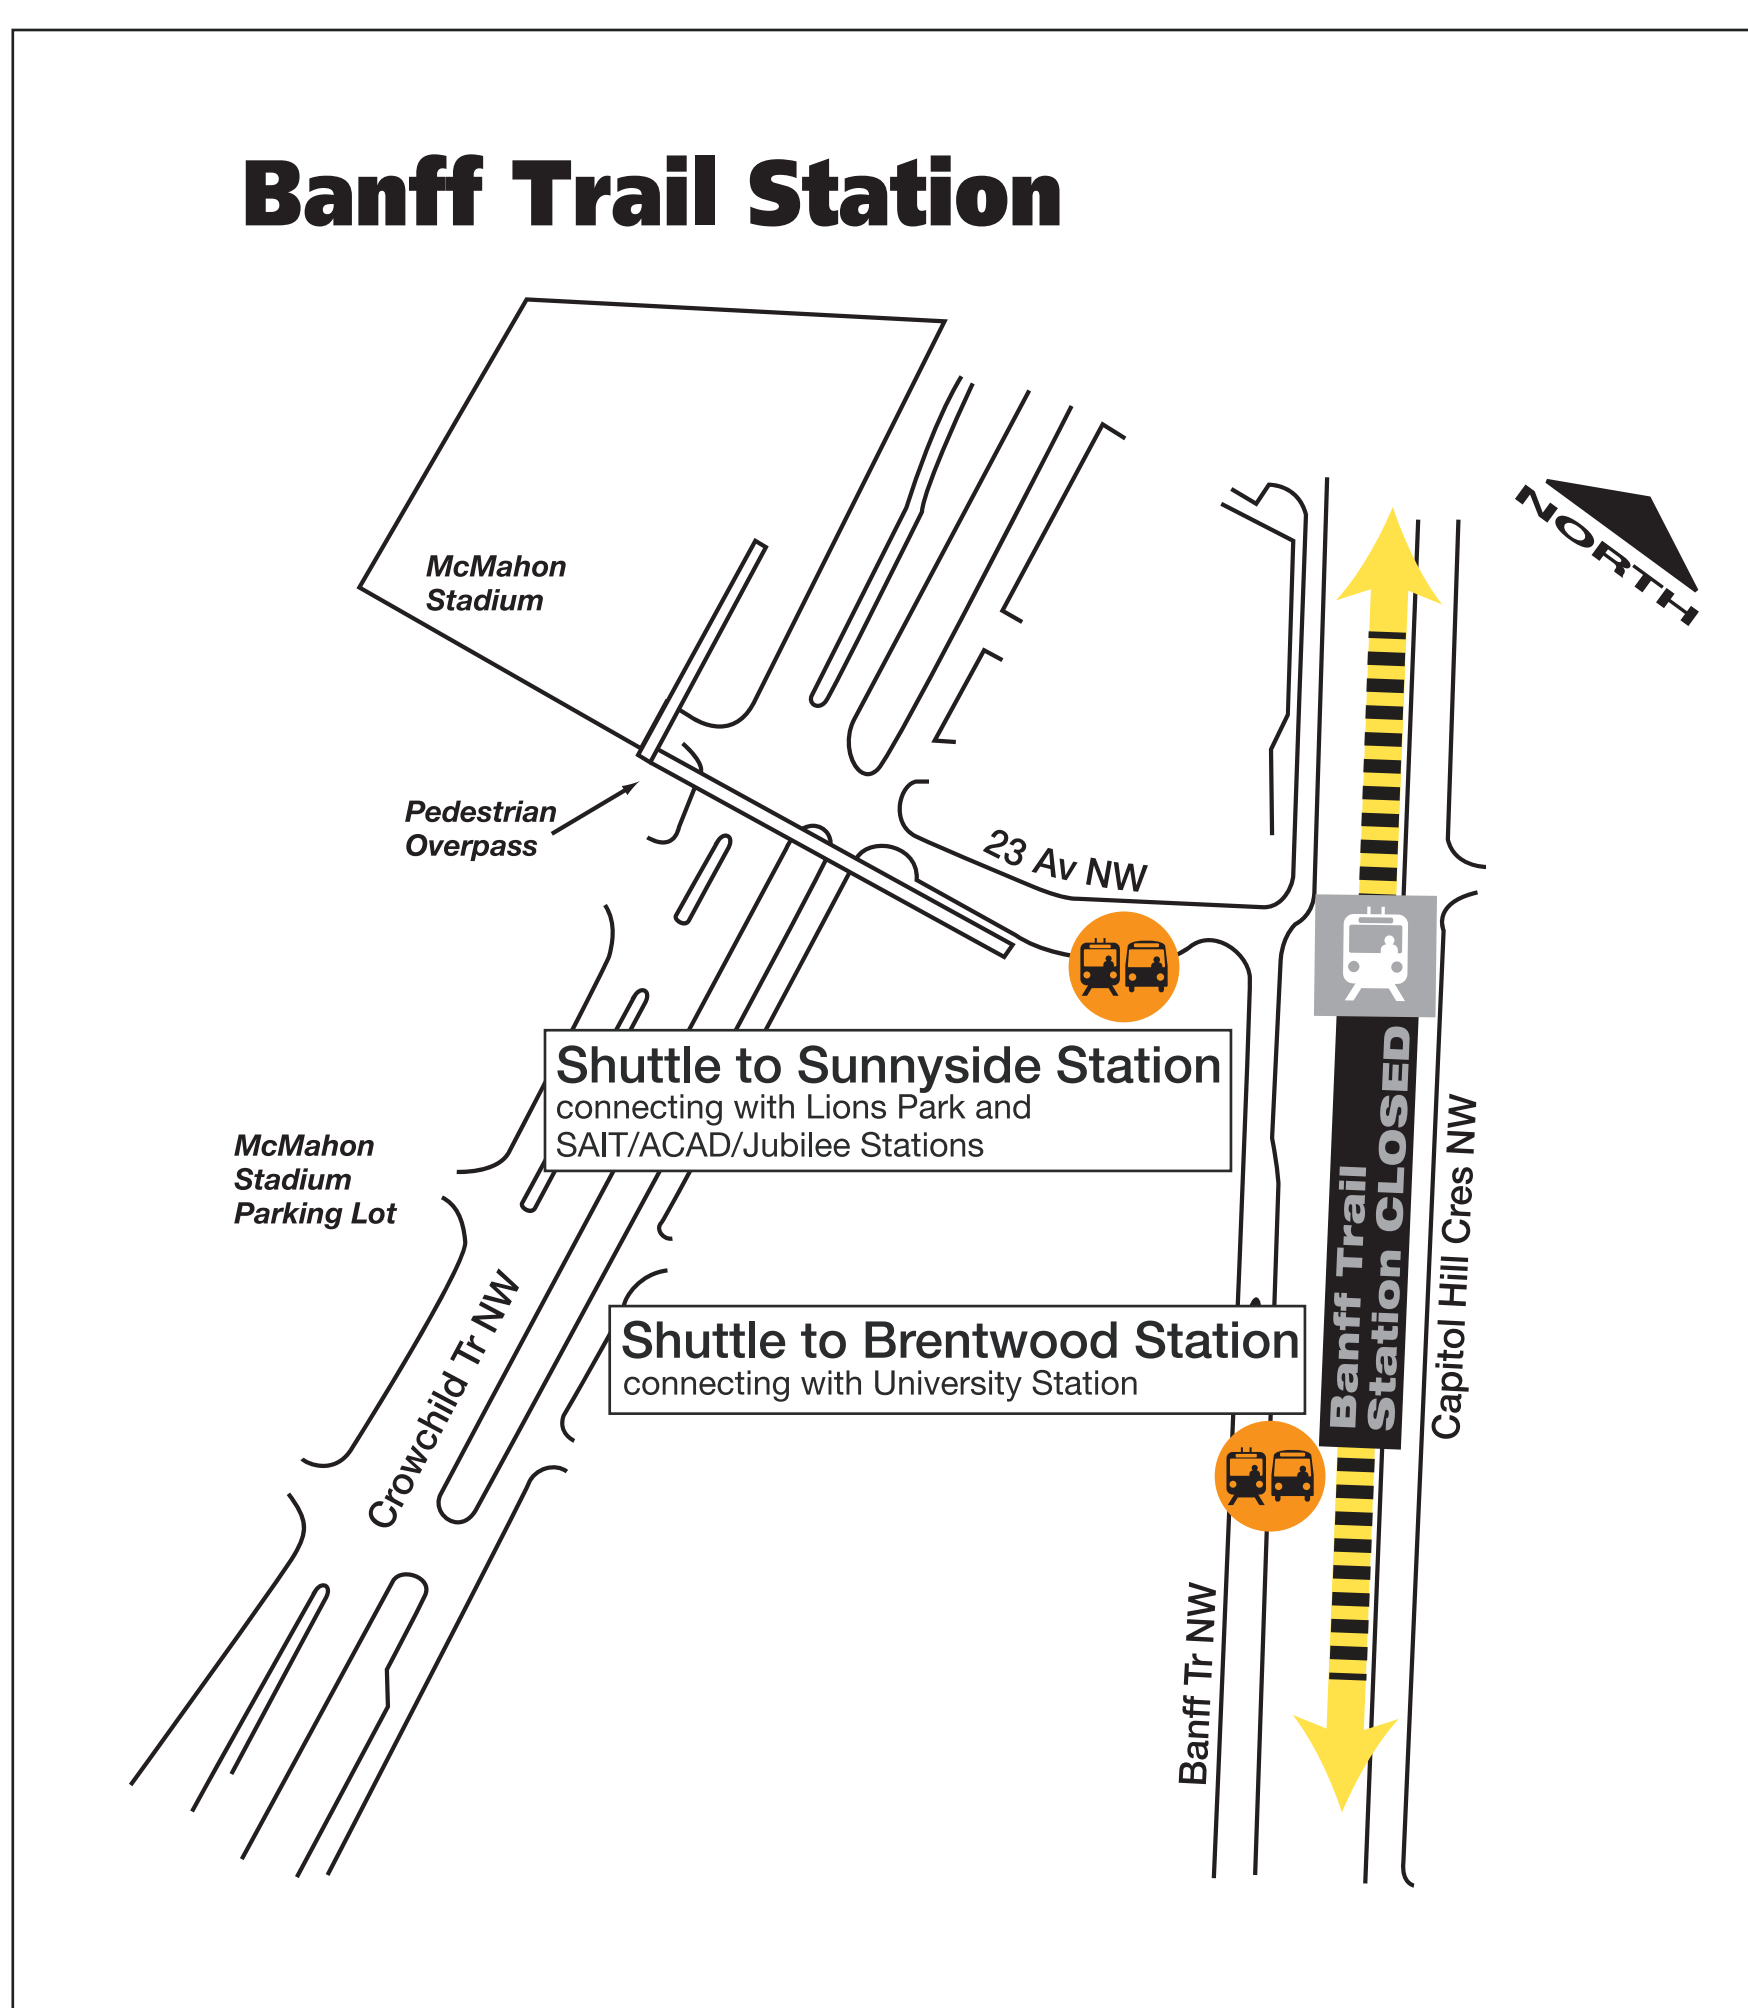

Banff Trail Station CLOSED Nov. 25-26

Shuttle buses replace CTrains between Brentwood and Sunnyside stations

Catch shuttle buses next to station

Going south (Somerset)

Catch the shuttle bus on 23 Ave NW. It goes to Lions Park, SAIT and Sunnyside stations. You can catch the Somerset CTrain at Sunnyside.

Going north (Tuscany)

Catch the shuttle bus on Banff Trail NW. It goes to University and Brentwood stations. You can catch the Tuscany CTrain at Brentwood.