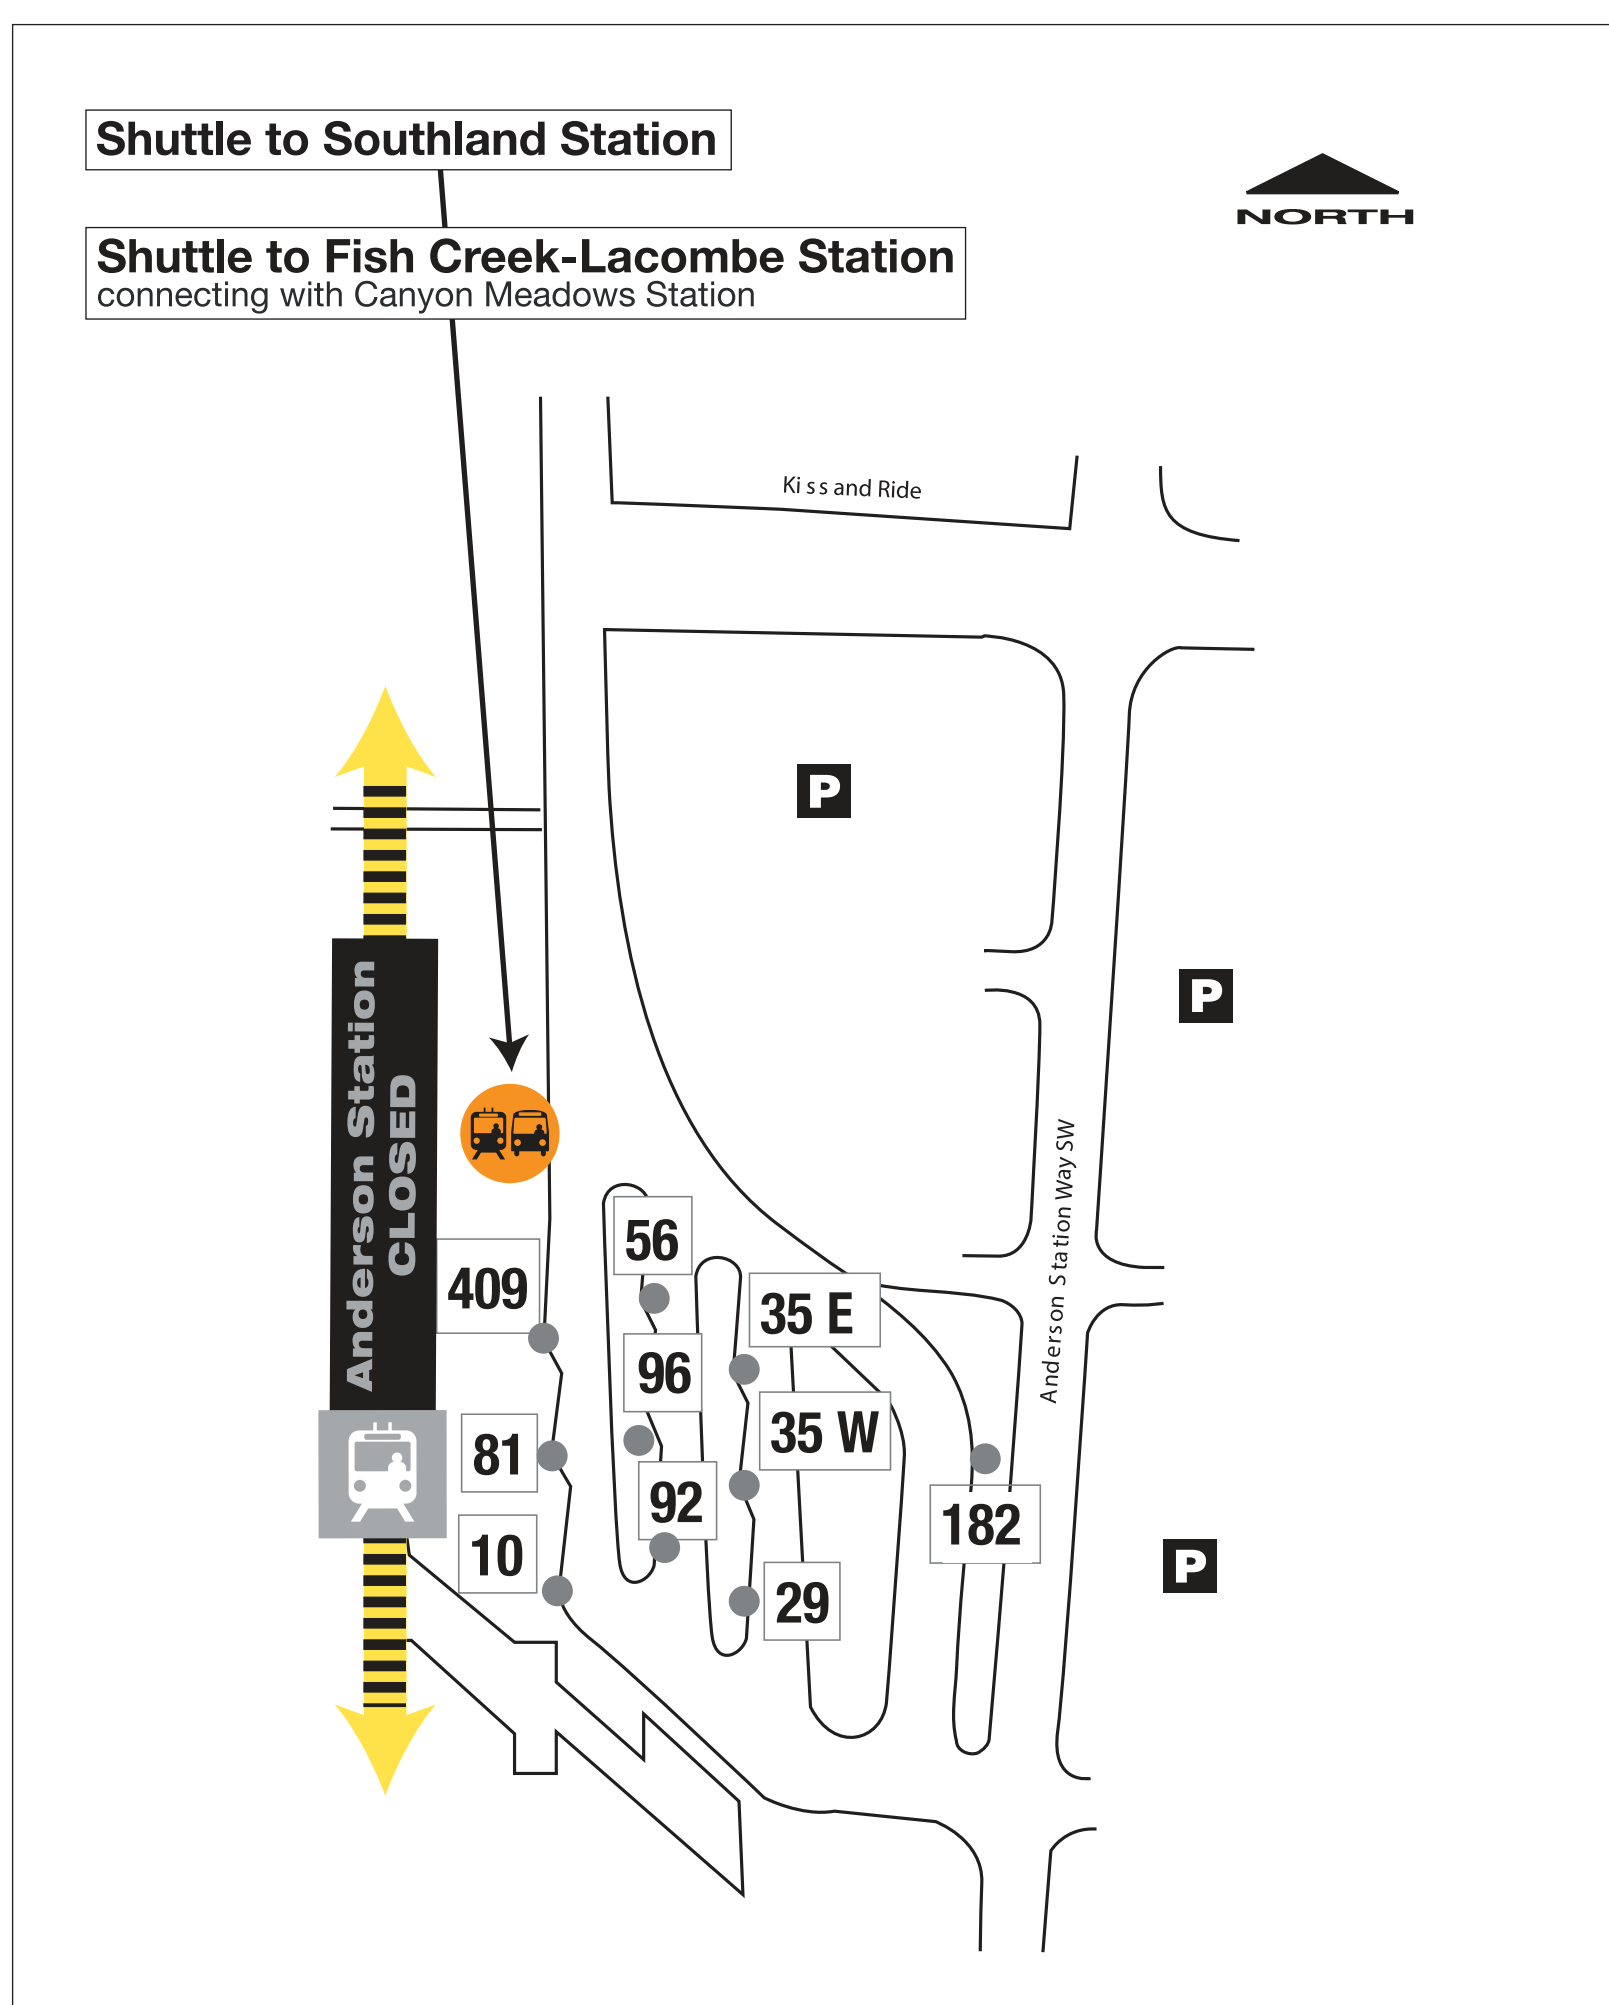

Anderson Station CLOSED April 14-15

Shuttle buses replace CTrains between Southland and Fish Creek stations

Catch shuttle bus at Route 409 stop

Going north (Tuscany)

Take the shuttle bus to Southland Station. From there you can catch the Tuscany CTrain.

Going south (Somerset)

Take the shuttle bus to Fish Creek or Canyon Meadows Station. You can catch the Somerset CTrain at Fish Creek Station.