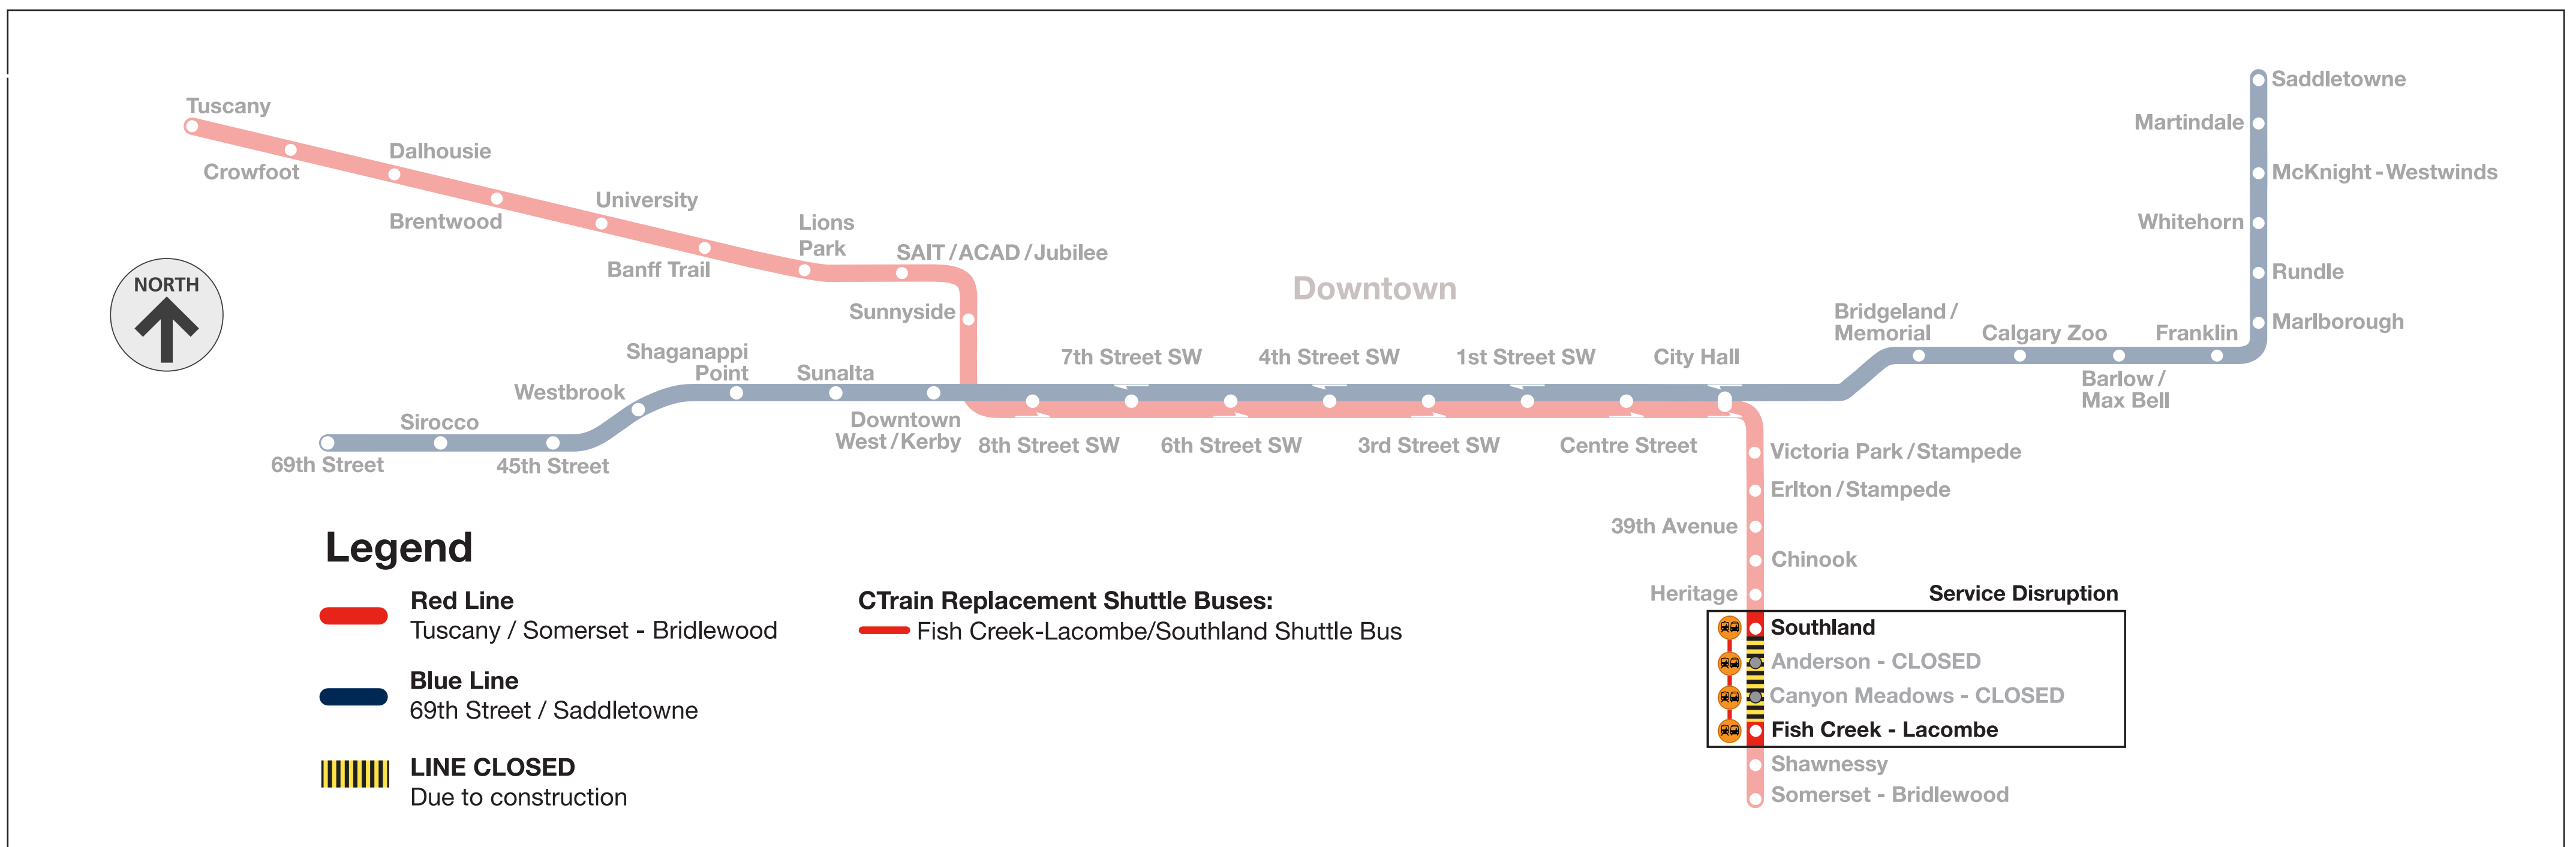

Anderson Station CLOSED April 14-15

Shuttle buses replace CTrains between Southland and Fish Creek stations

Catch shuttle bus at Route 409 stop

Going north (Tuscany)

Take the shuttle bus to Southland Station. From there you can catch the Tuscany CTrain.

Going south (Somerset)

Take the shuttle bus to Fish Creek or Canyon Meadows Station. You can catch the Somerset CTrain at Fish Creek Station.