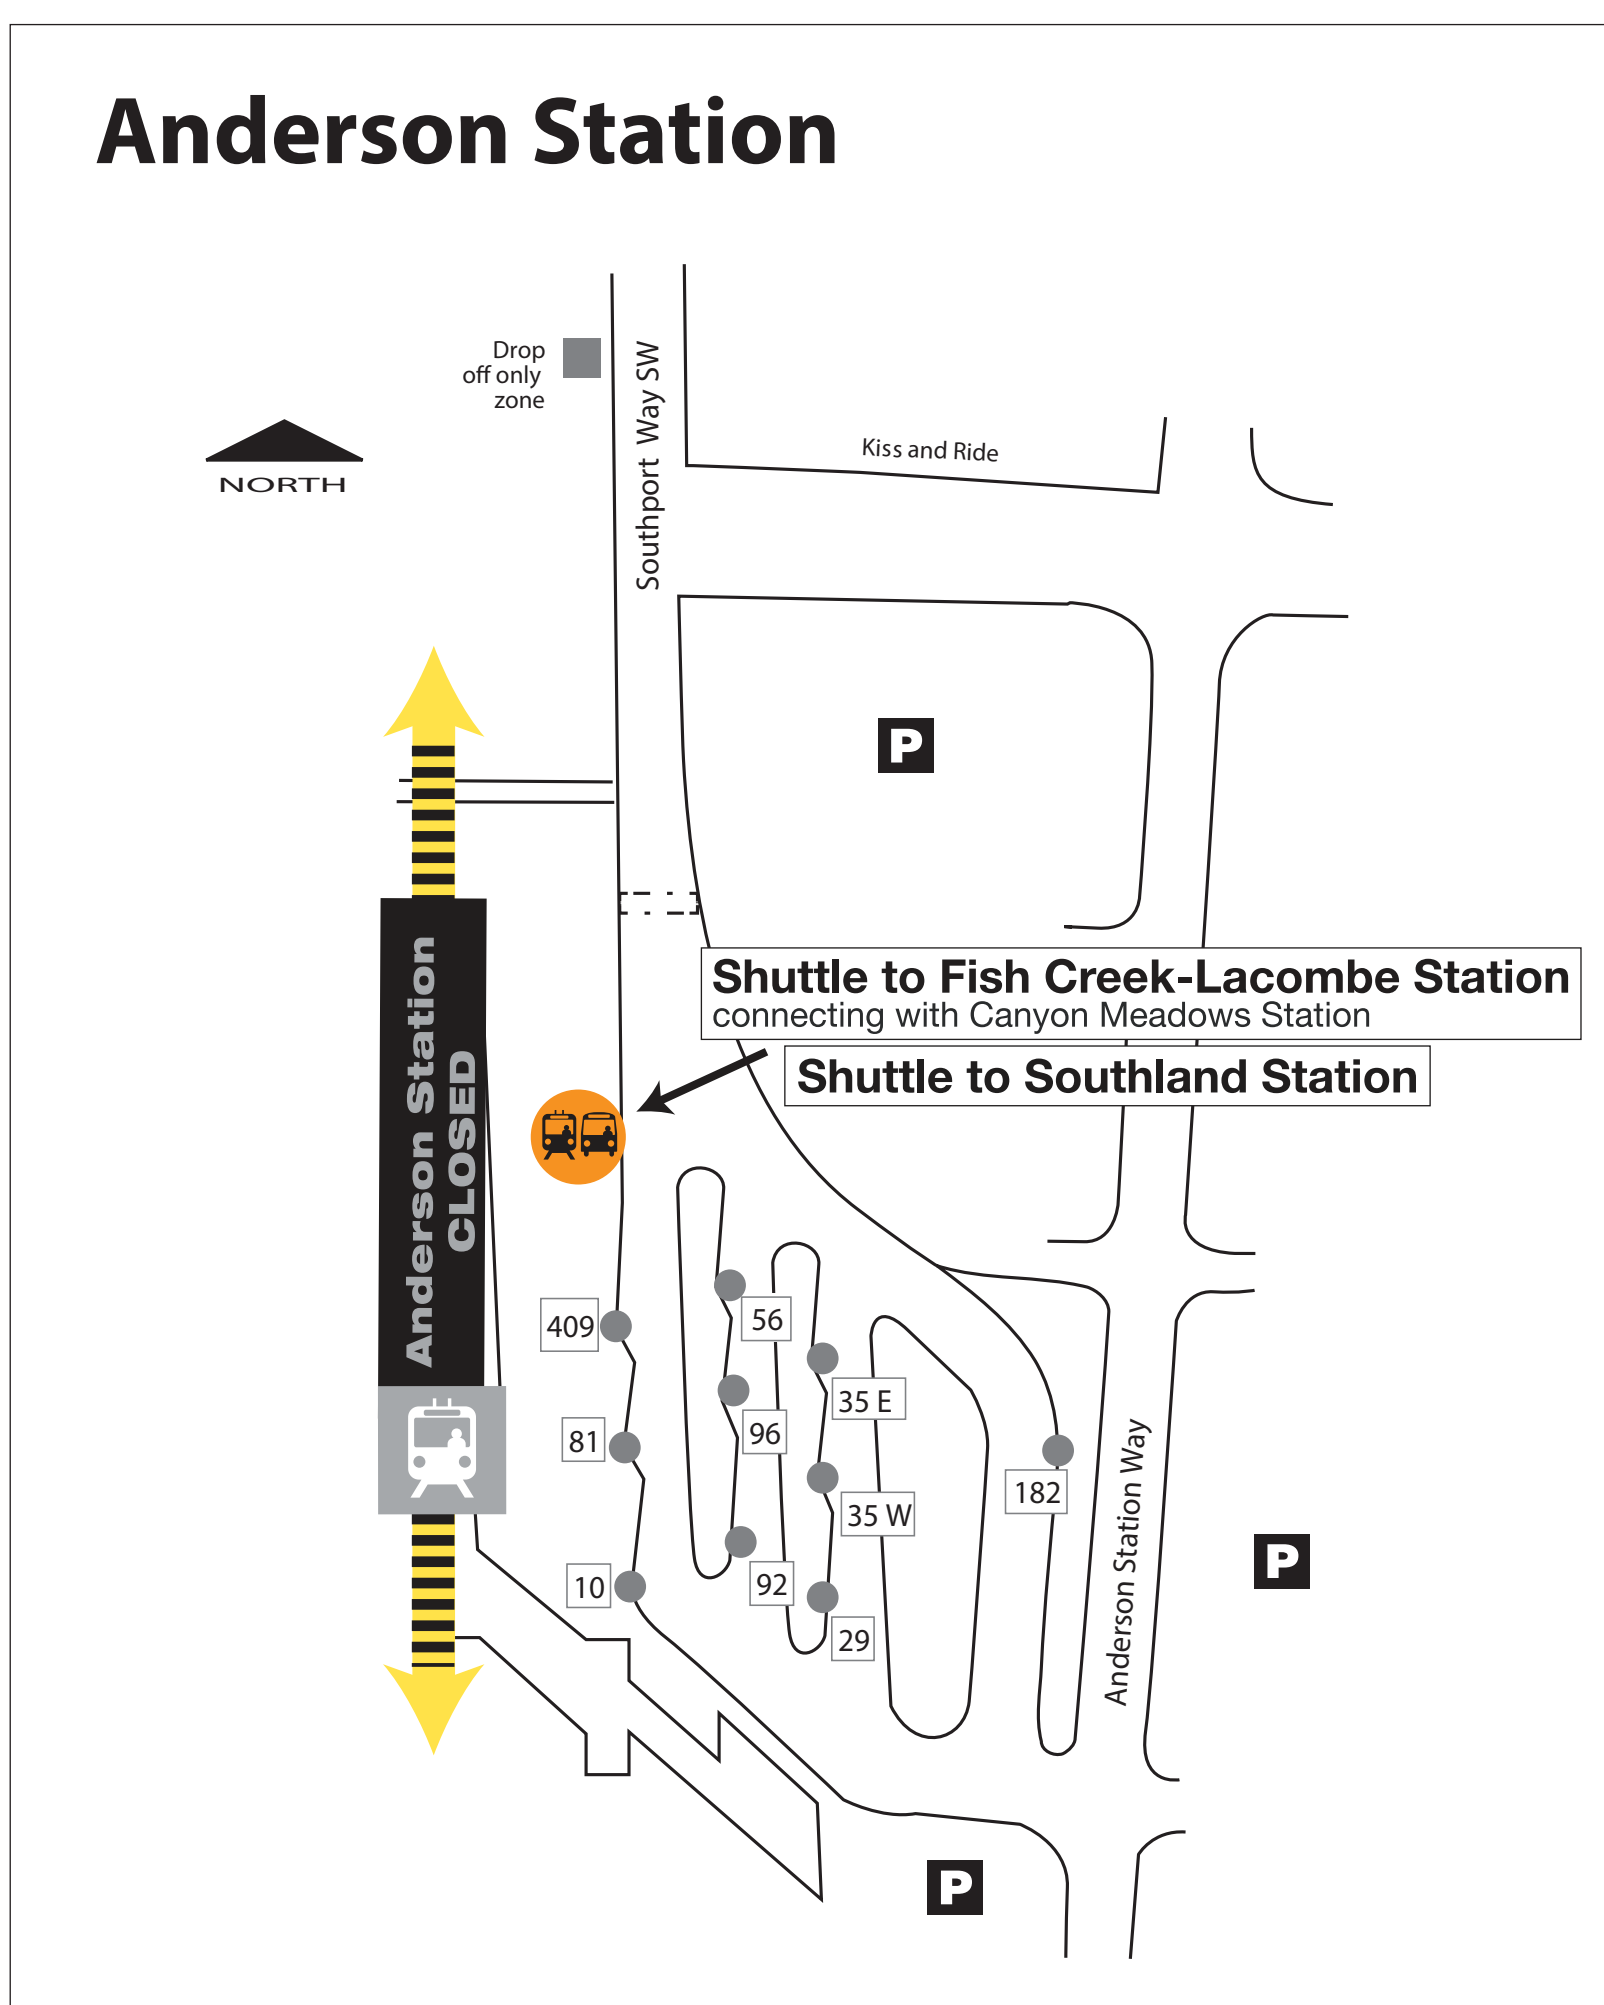

Anderson Station CLOSED Aug. 18-19

Shuttle buses replace CTrains between Southland and Fish Creek stations

Catch shuttle buses next to this station

Going north (Tuscany)

Take the shuttle bus to Southland Station. From there you can catch the Tuscany CTrain.

Going south (Somerset)

Take the shuttle bus to Fish Creek or Canyon Meadows Station. You can catch the Somerset CTrain at Fish Creek Station.