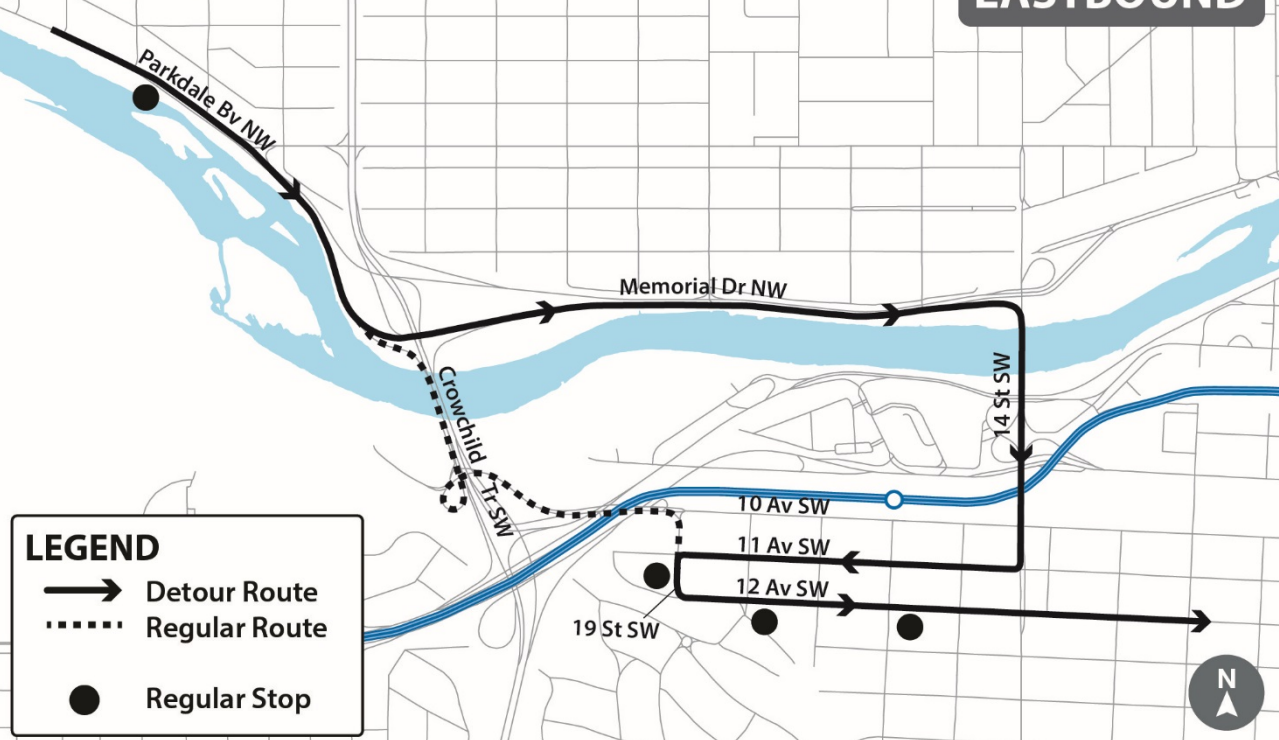

Calgary

Transit

ROUTE 90 EASTBOUND

LEGEND

- Detour Route
- Regular Route
- Regular Stop