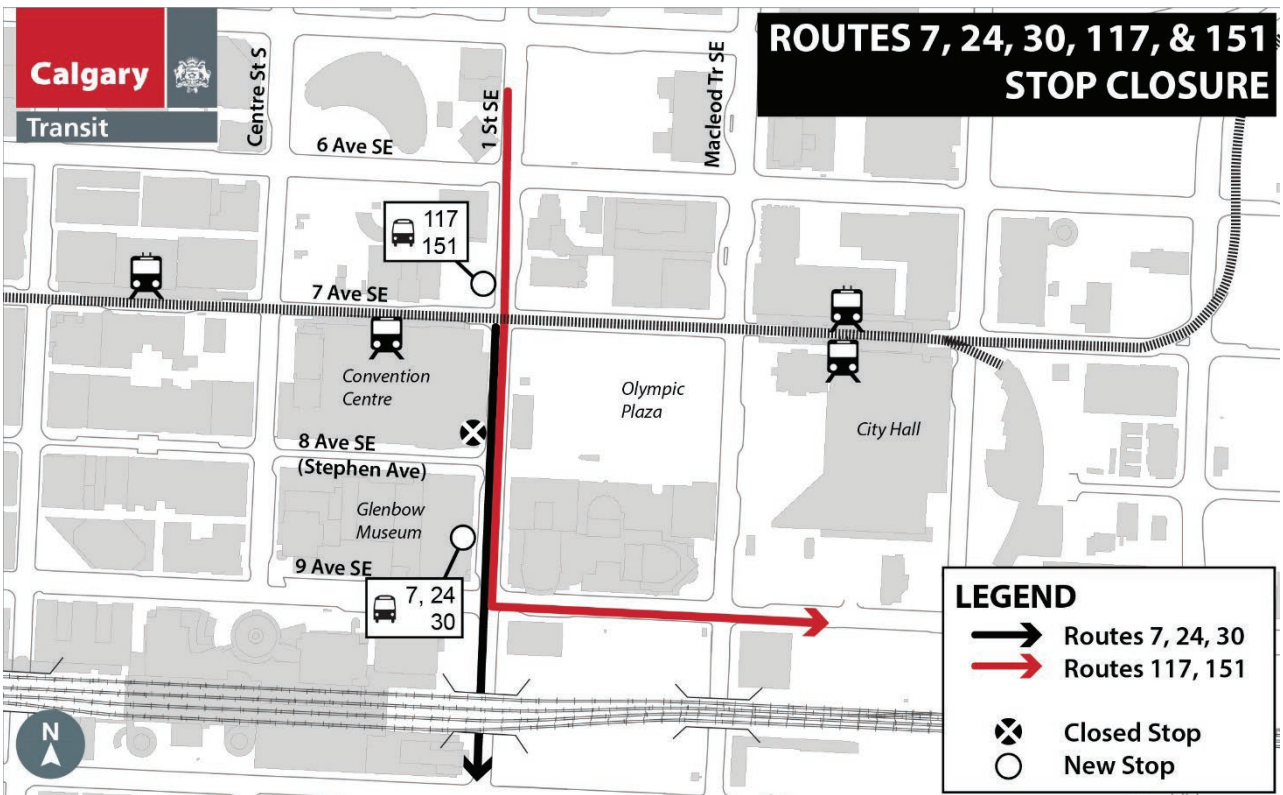

Calgary

Transit

Centre St S

6 Ave SE

1 St SE

Macleod Tr SE

# ROUTES 7, 24, 30, 117, & 151 STOP CLOSURE

117  
151

7 Ave SE

Convention  
Centre

8 Ave SE  
(Stephen Ave)

Glenbow  
Museum

9 Ave SE

7, 24  
30

## LEGEND

- Routes 7, 24, 30
- Routes 117, 151

- Closed Stop
- New Stop

N