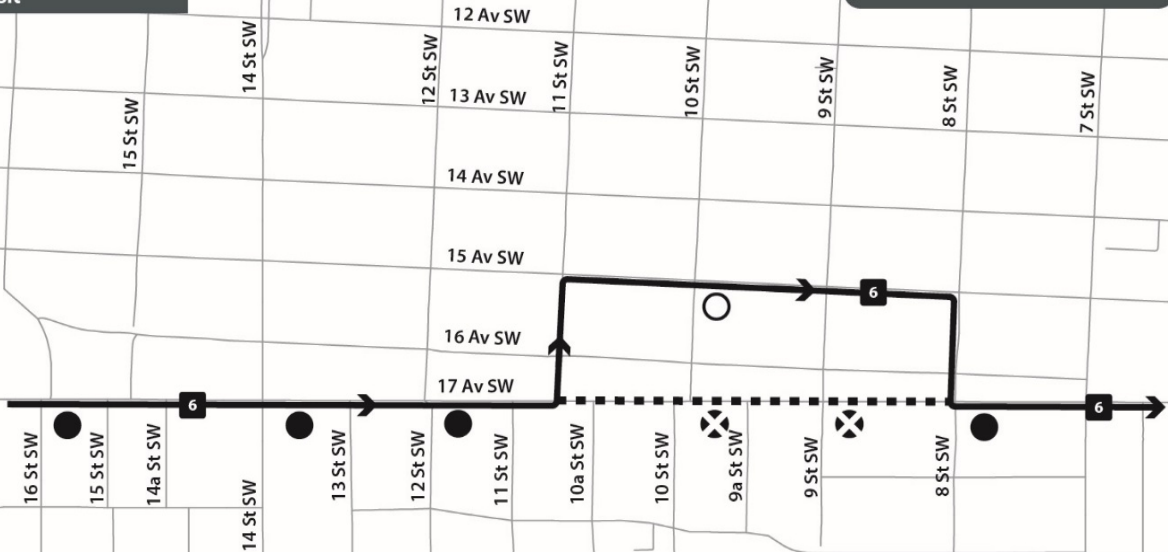

Calgary

Transit

ROUTE 6 Eastbound

LEGEND

- Detour Route
- Regular Route
- Closed Stop
- Temporary Stop
- Regular Stop