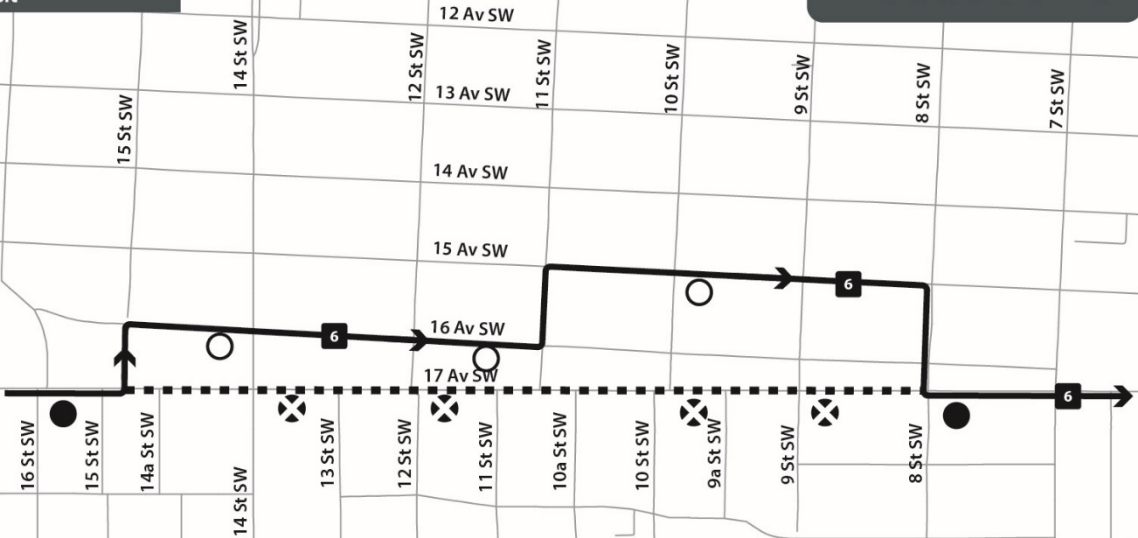

Calgary

Transit

# ROUTE 6 Eastbound

**LEGEND**

- Detour Route
- Regular Route
- Closed Stop
- Temporary Stop
- Regular Stop