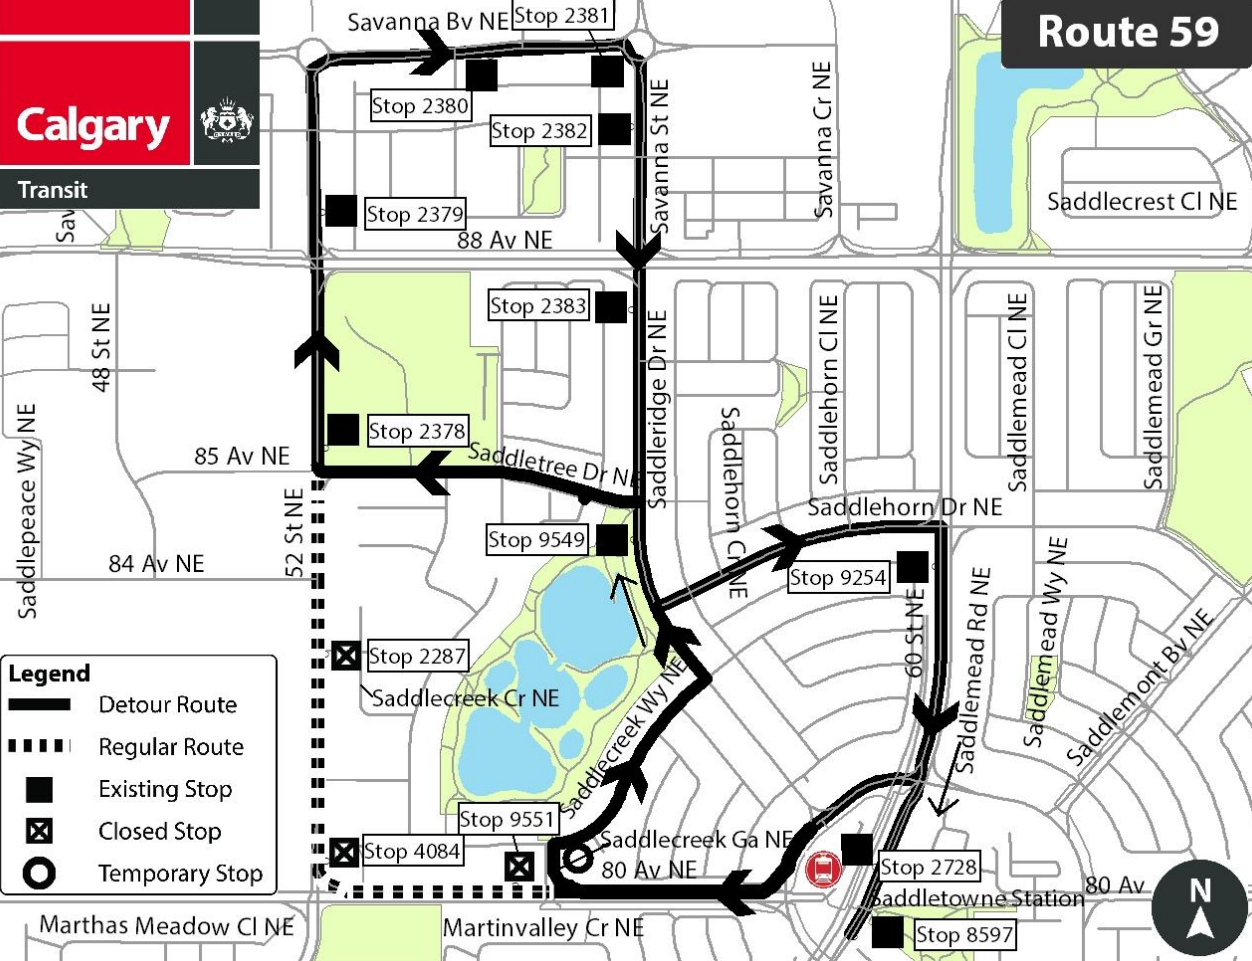

# Route 59

**Legend**

- Detour Route
- Regular Route
- Existing Stop
- Closed Stop
- Temporary Stop