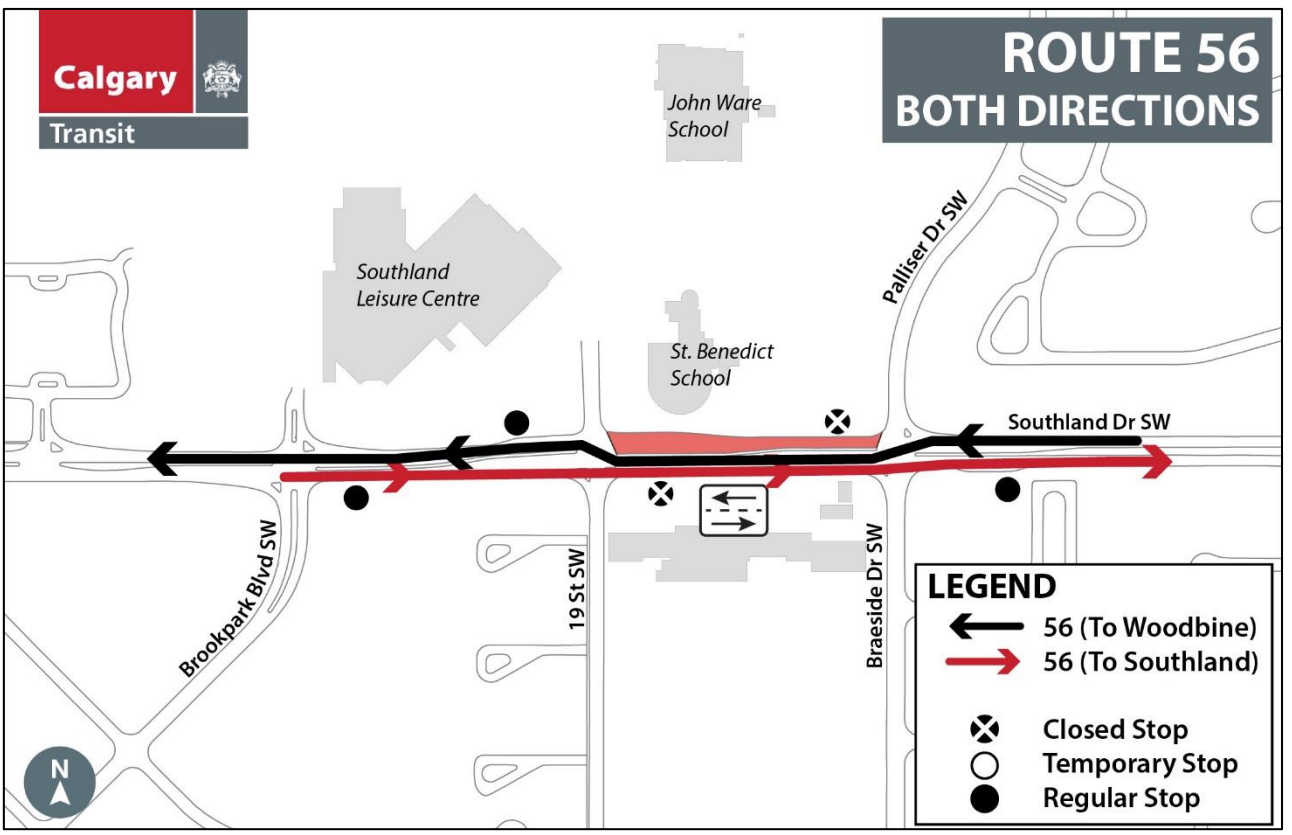

Calgary

Transit

ROUTE 56 BOTH DIRECTIONS

John Ware School

Southland Leisure Centre

St. Benedict School

Palliser Dr SW

Southland Dr SW

Brookpark Blvd SW

19 St SW

Braeside Dr SW

LEGEND

56 (To Woodbine)

56 (To Southland)

Closed Stop

Temporary Stop

Regular Stop