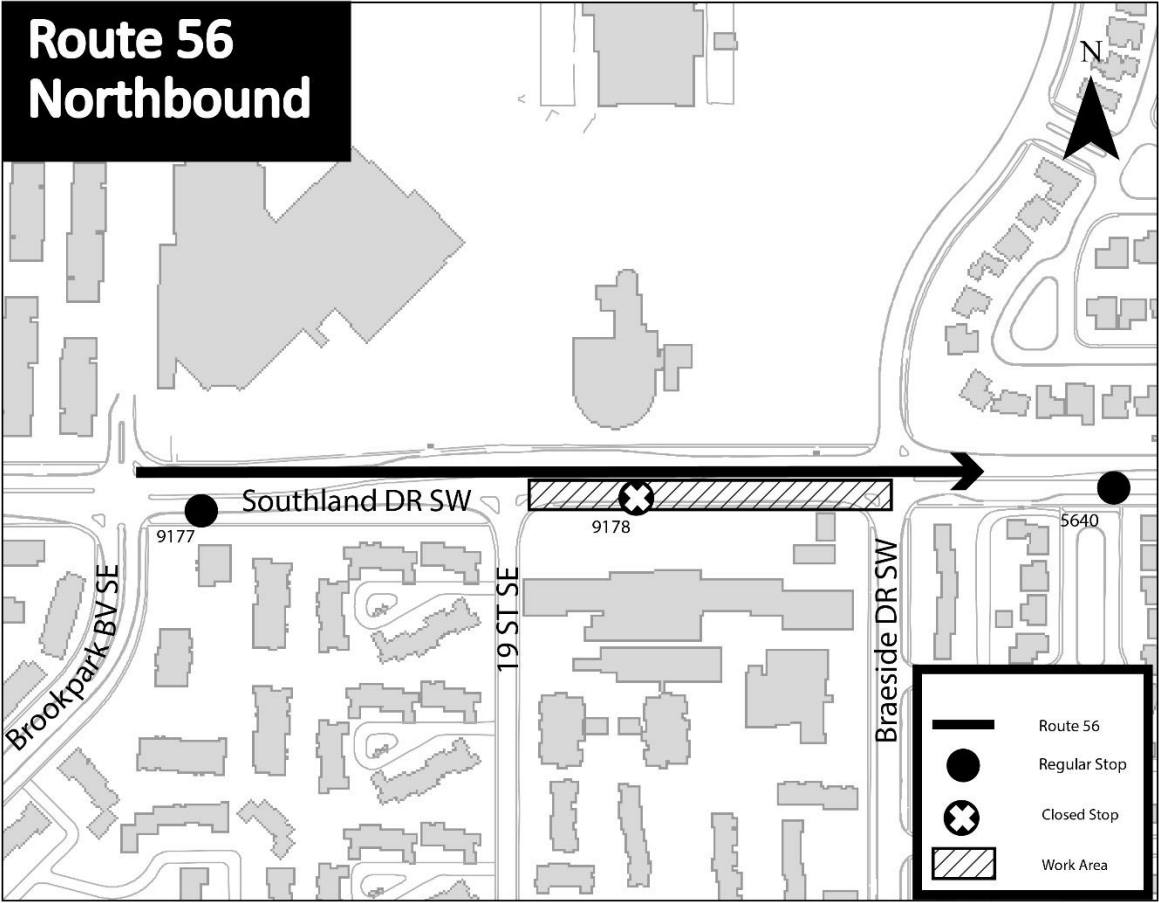

Route 56 Northbound

Southland DR SW

9177

9178

5640

Brookpark BV SE

19 ST SE

Braeside DR SW

Route 56

Regular Stop

Closed Stop

Work Area