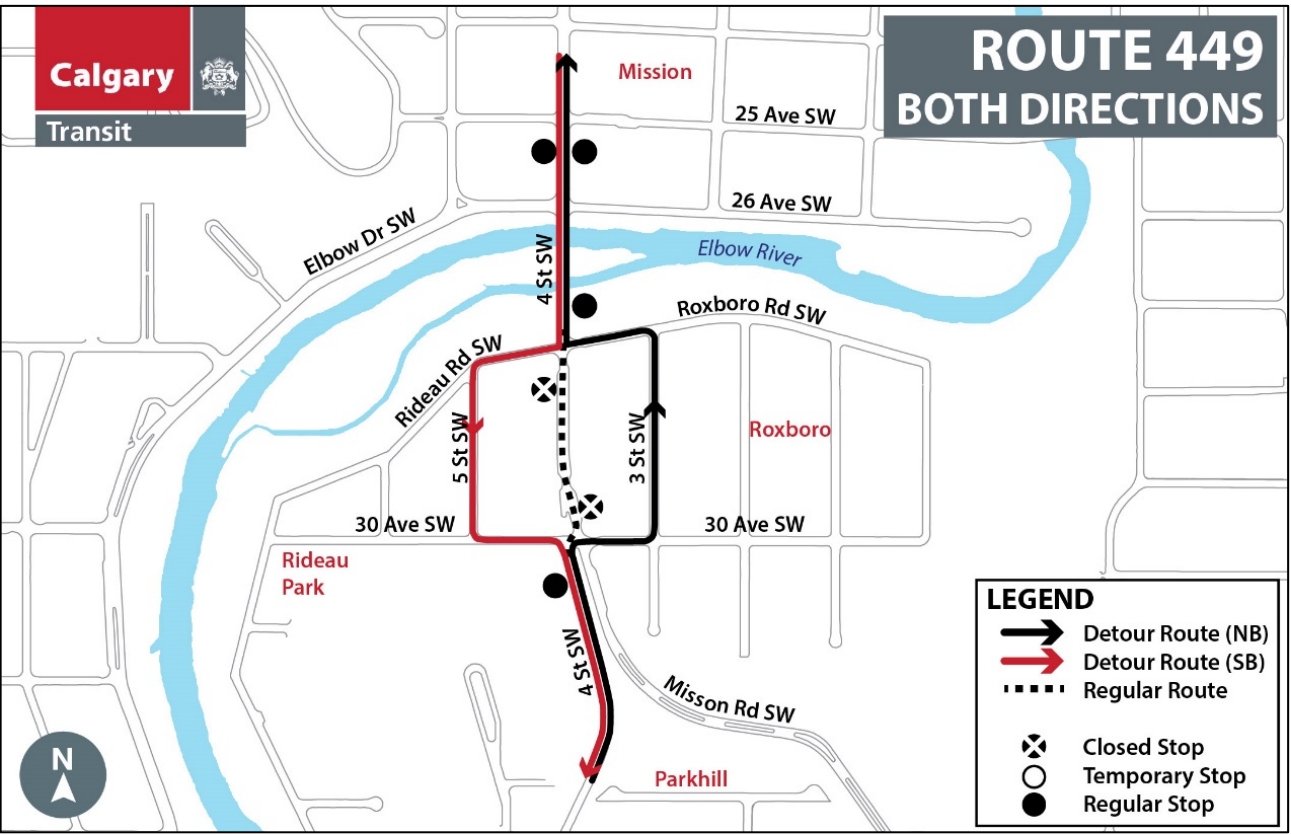

Calgary

Transit

# ROUTE 449 BOTH DIRECTIONS

## LEGEND

- Detour Route (NB)
- Detour Route (SB)
- Regular Route
- Closed Stop
- Temporary Stop
- Regular Stop