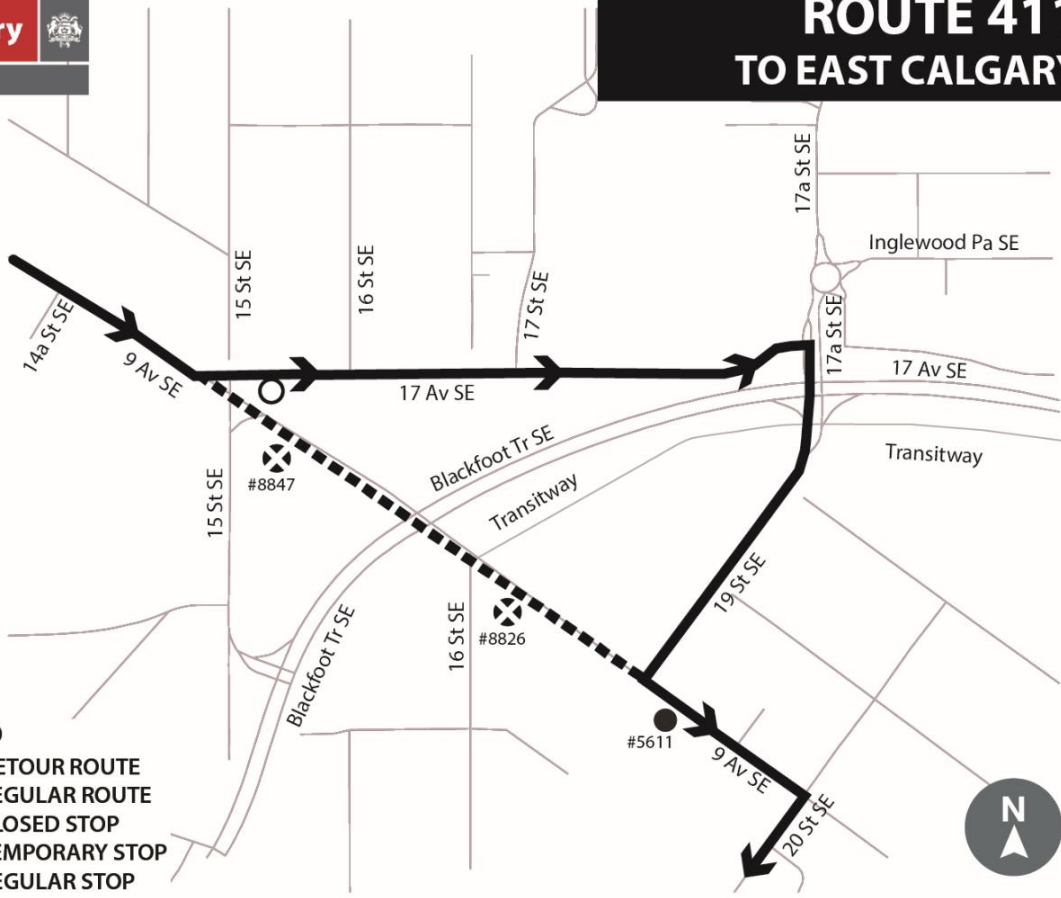

# ROUTE 411 TO EAST CALGARY

**LEGEND**

- DETOUR ROUTE
- REGULAR ROUTE
- CLOSED STOP
- TEMPORARY STOP
- REGULAR STOP